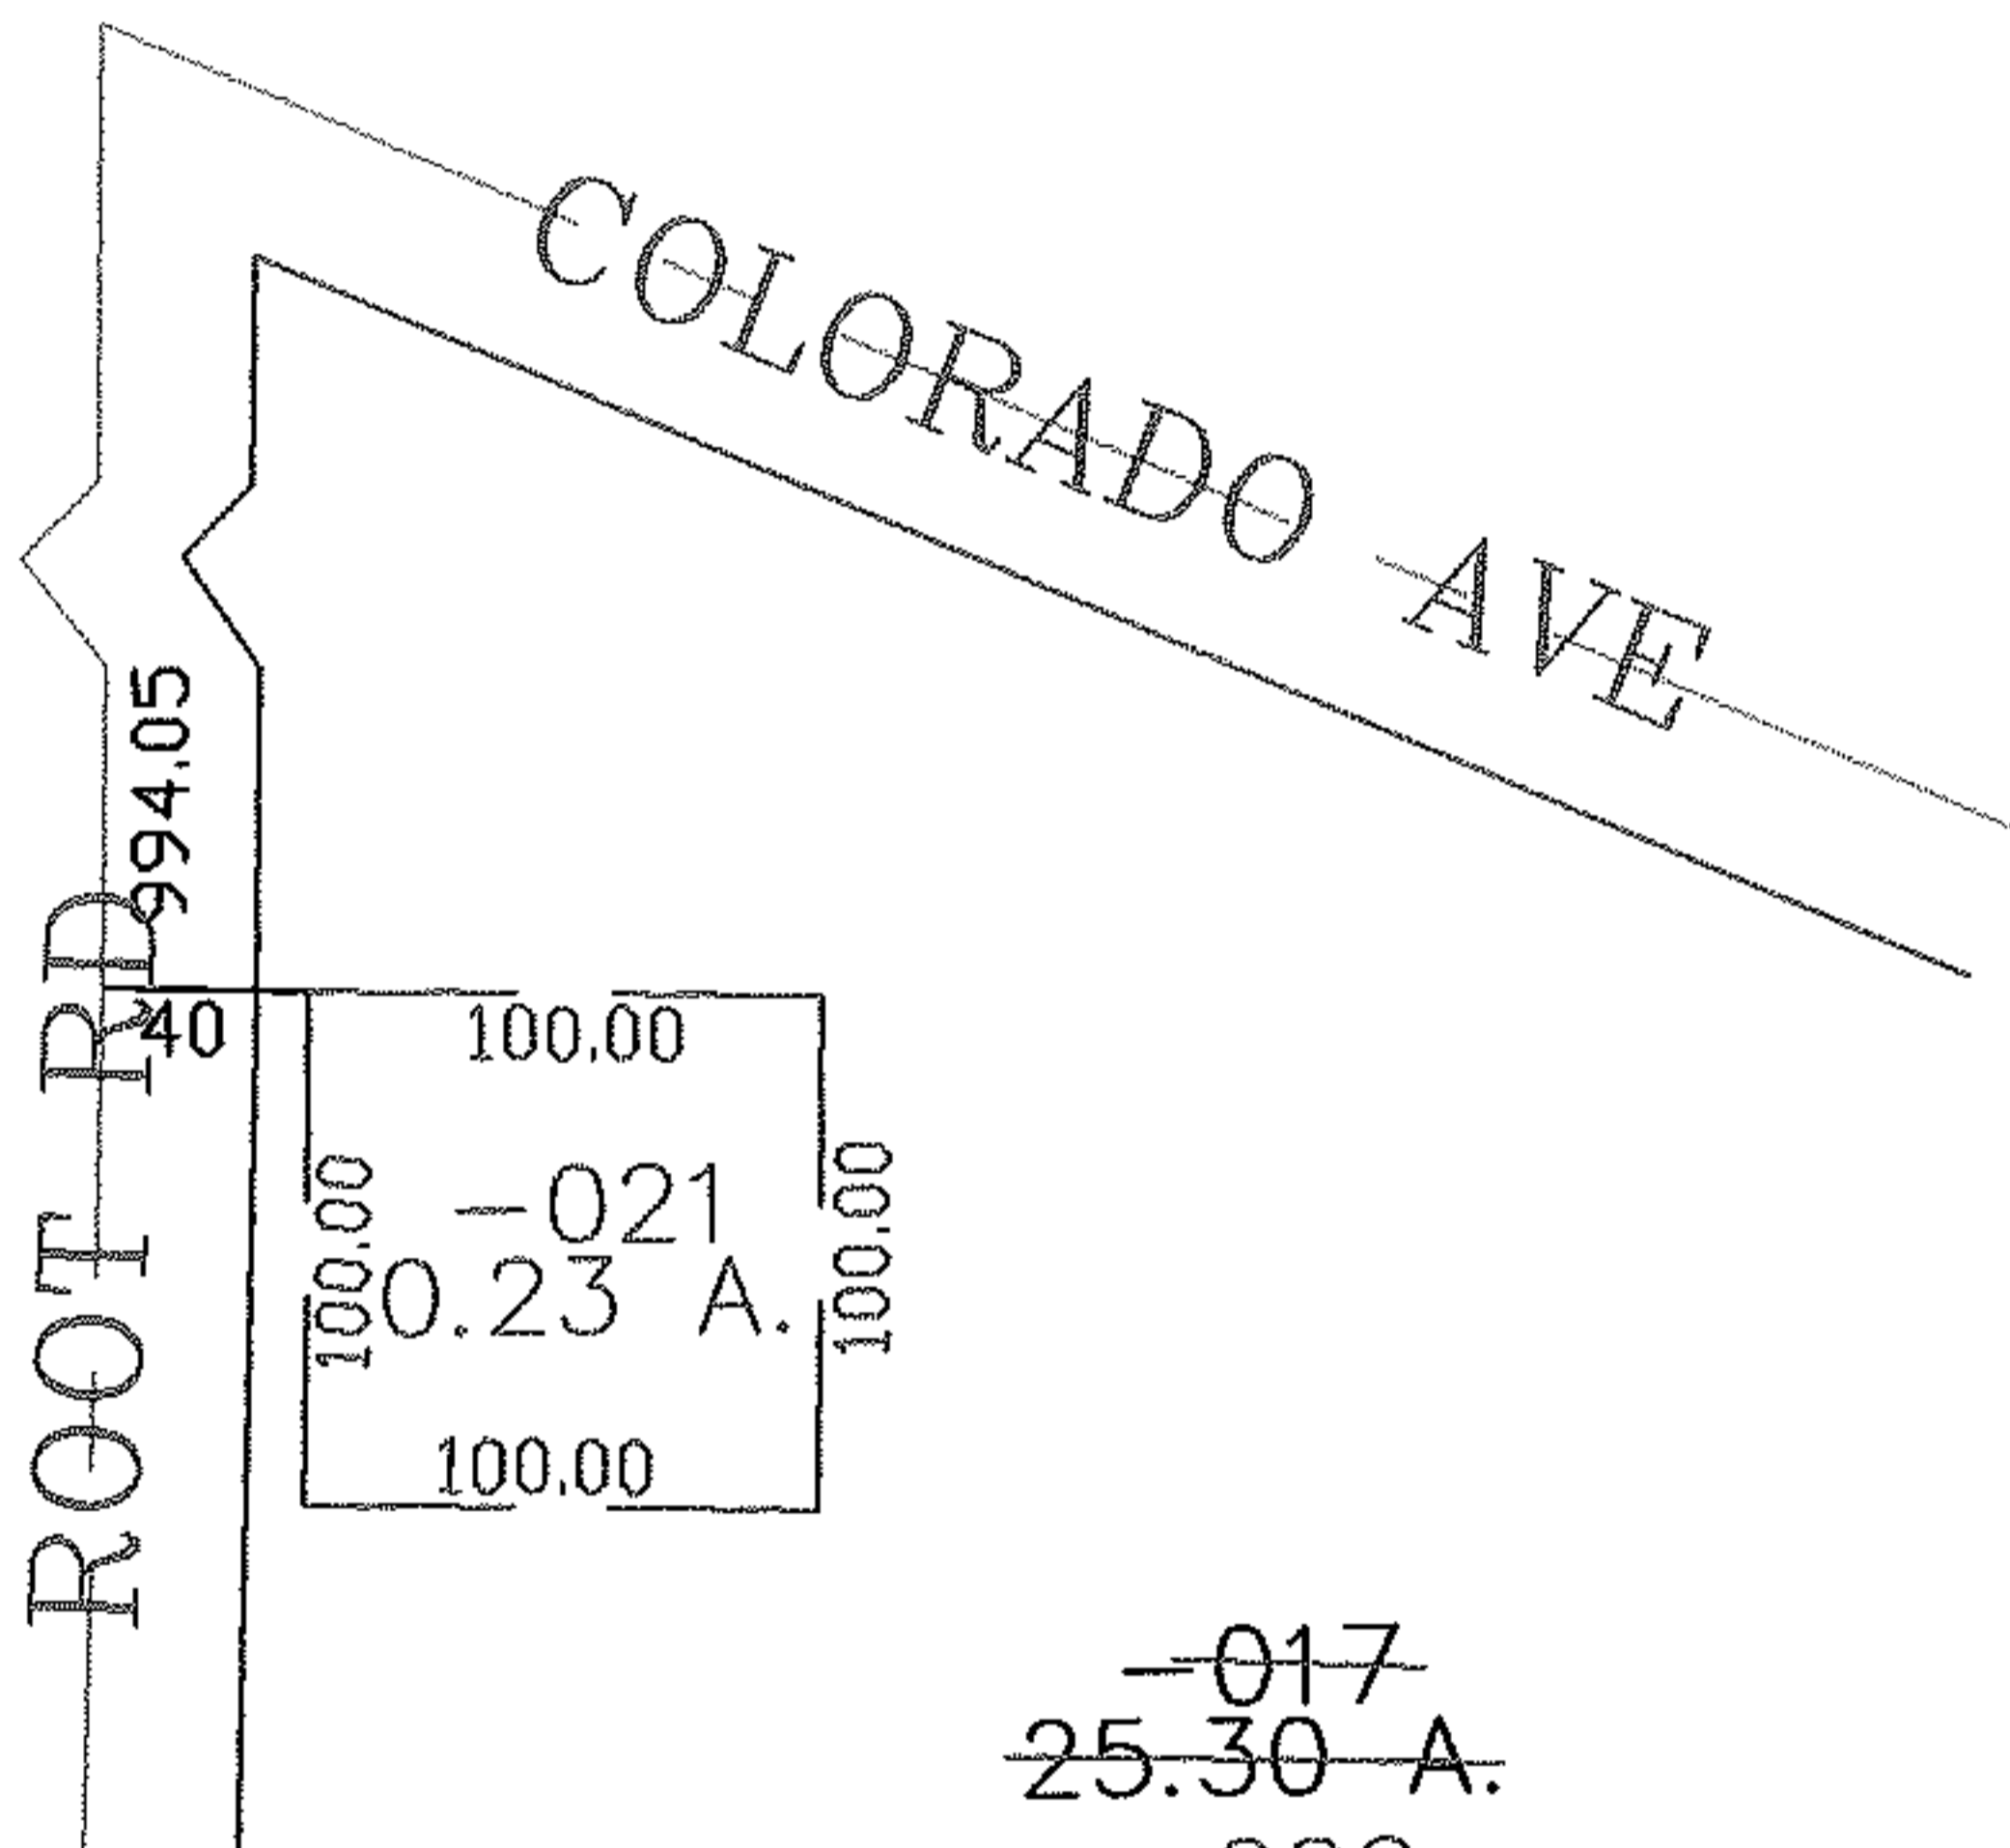

RASTER

PARENT PARCEL: 03-00-058-102-017

CHILD PARCEL: 03-00-058-102-021, -022

STARTING POINT: CENTERLINE OF ROOT RD & COLORADO AVE

07-02467

~~-017~~
25.30 A.
~~-022~~
25.07 A.

SPLITS/DEEDS PROCESSED
LORAIN COUNTY TAX MAP DEPARTMENT
226 MIDDLE AVE. ELYRIA, OHIO

SURVEYED BY: THOMAS SIMON
CLOSURE: 0.00 : 10.000
MAP PAGE(S): 03-00-058-B
APPROVED BY: JAH DATE: 9-28-07
SCALE: 1" = 100 PRIOR INSTRUMENT: 20040023525