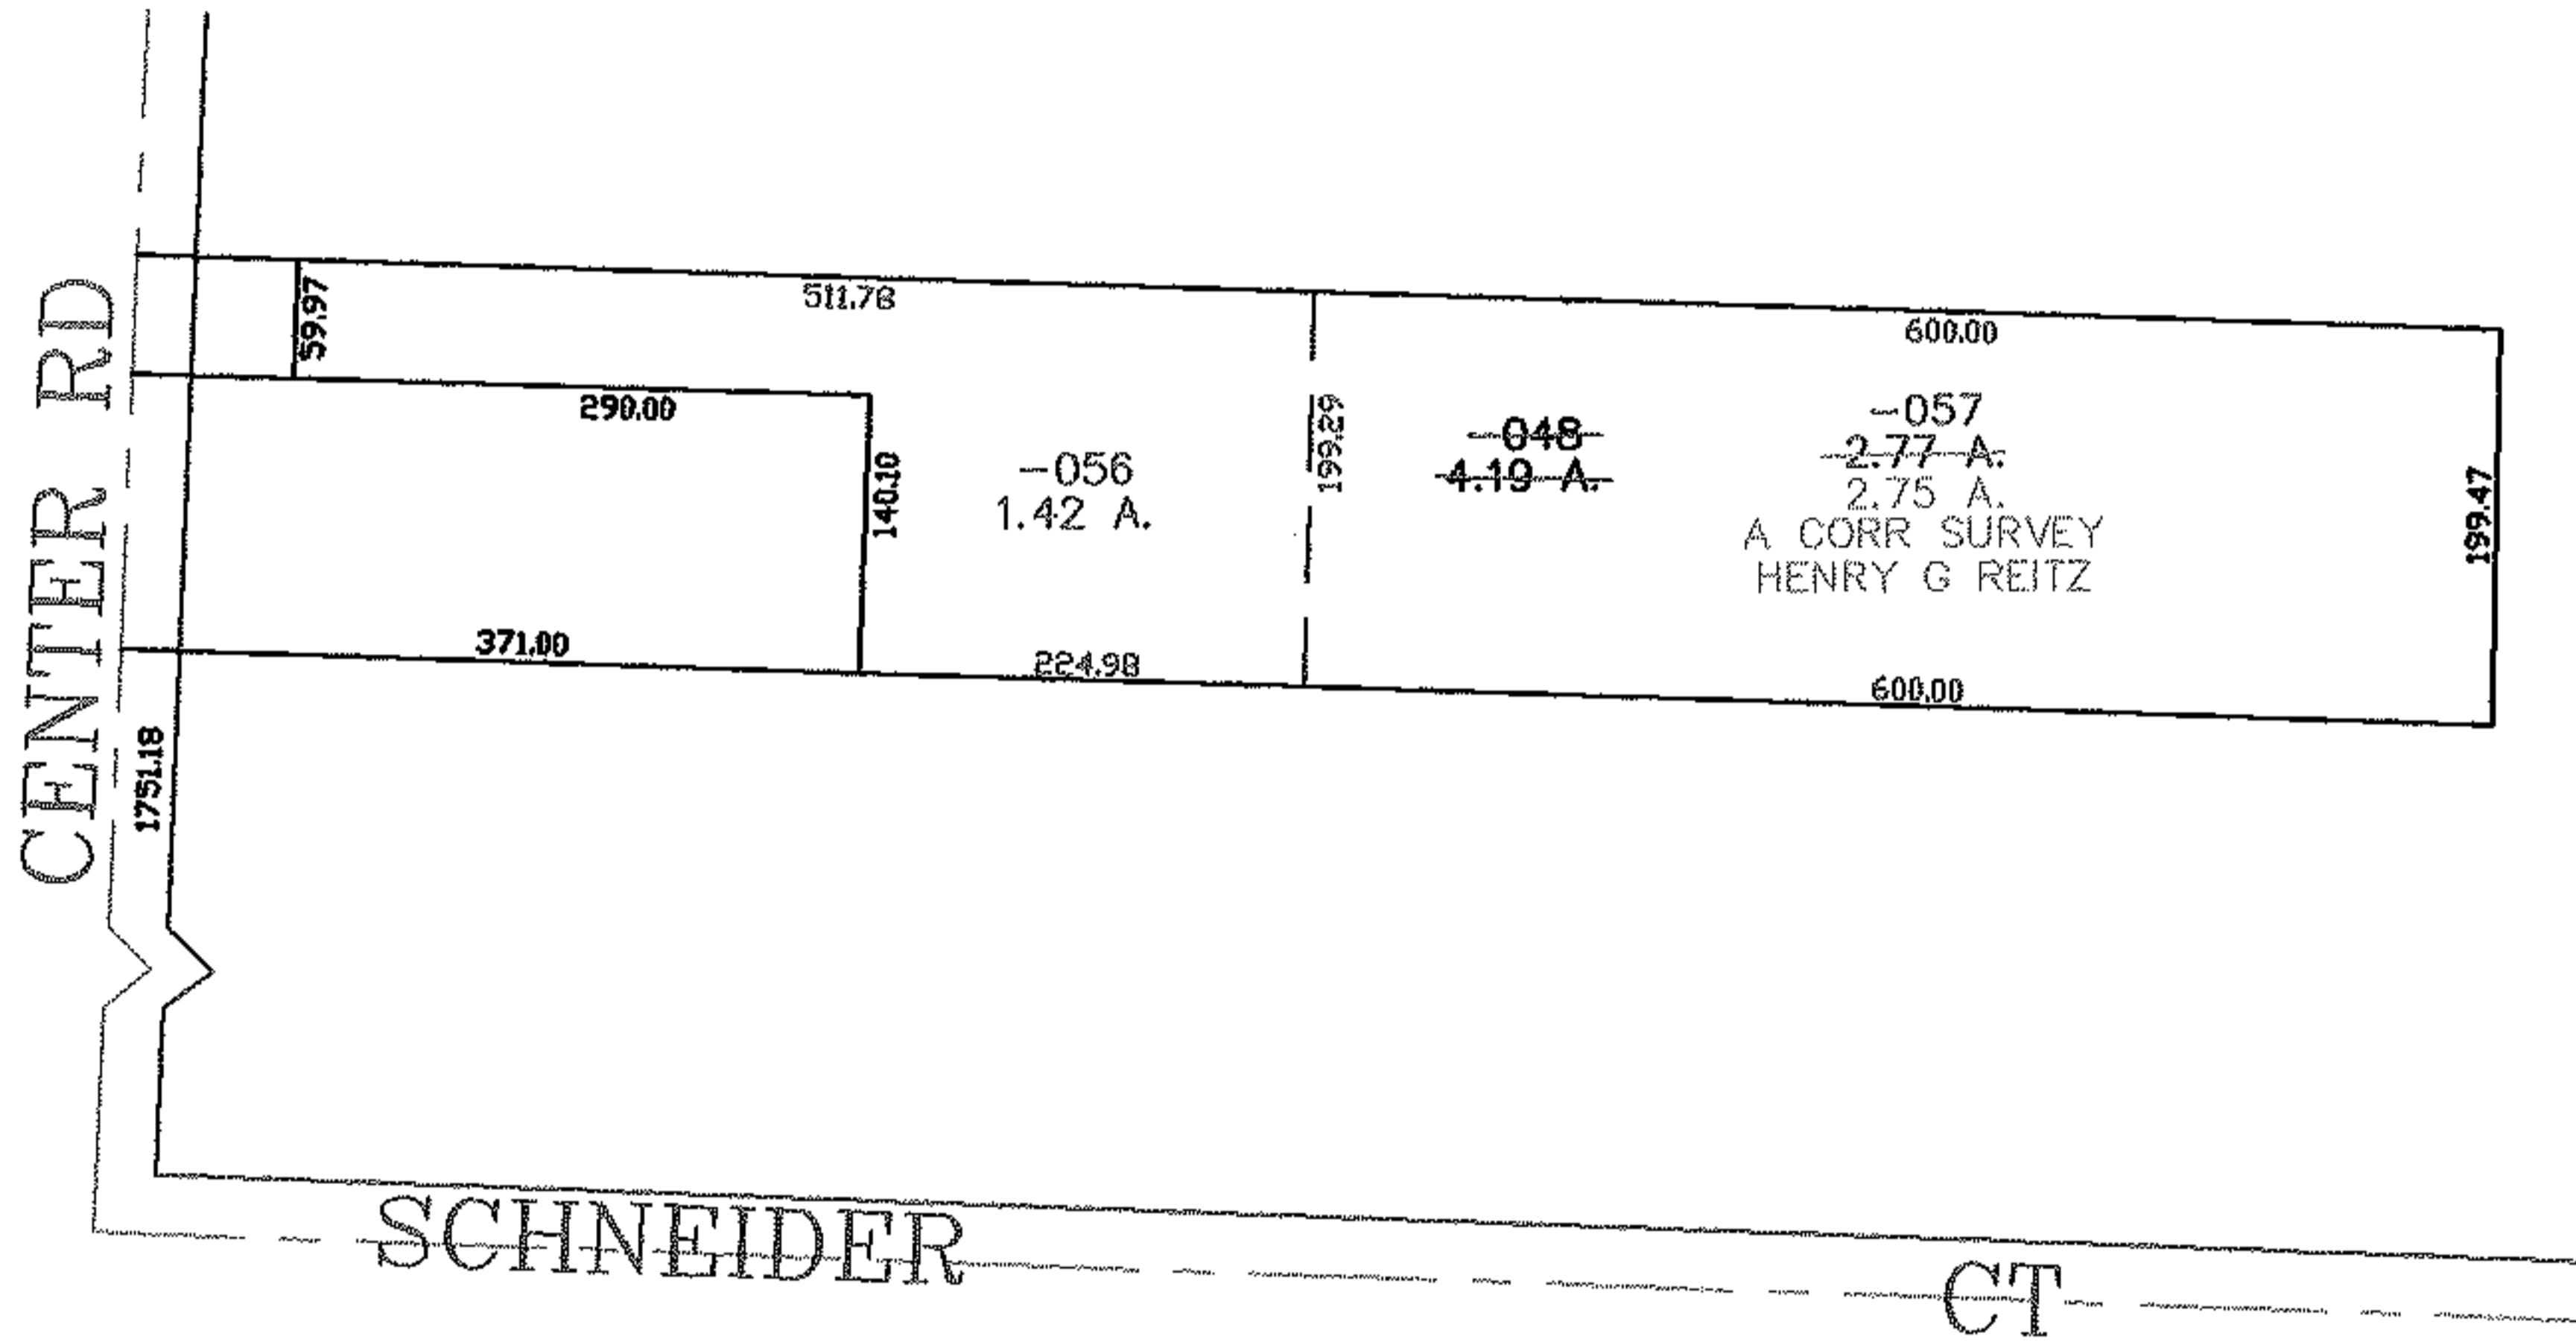

RASTER

PARENT PARCEL: 04-00-016-102-048

CHILD PARCEL: 04-00-016-102-056, -057

STARTING POINT: CENTERLINE OF SCHNEIDER CT & CENTER RD

07-02466

**SPLITS/DEEDS PROCESSED**  
 LORAIN COUNTY TAX MAP DEPARTMENT  
 226 MIDDLE AVE. ELYRIA, OHIO

SURVEYED BY: HENRY G REITZ  
 CLOSURE: 0.00 : 10.000  
 MAP PAGE(S): 04-00-016-C  
 APPROVED BY: JAH DATE: 9-28-07  
 SCALE: 1" = 200' PRIOR INSTRUMENT: 20030912120