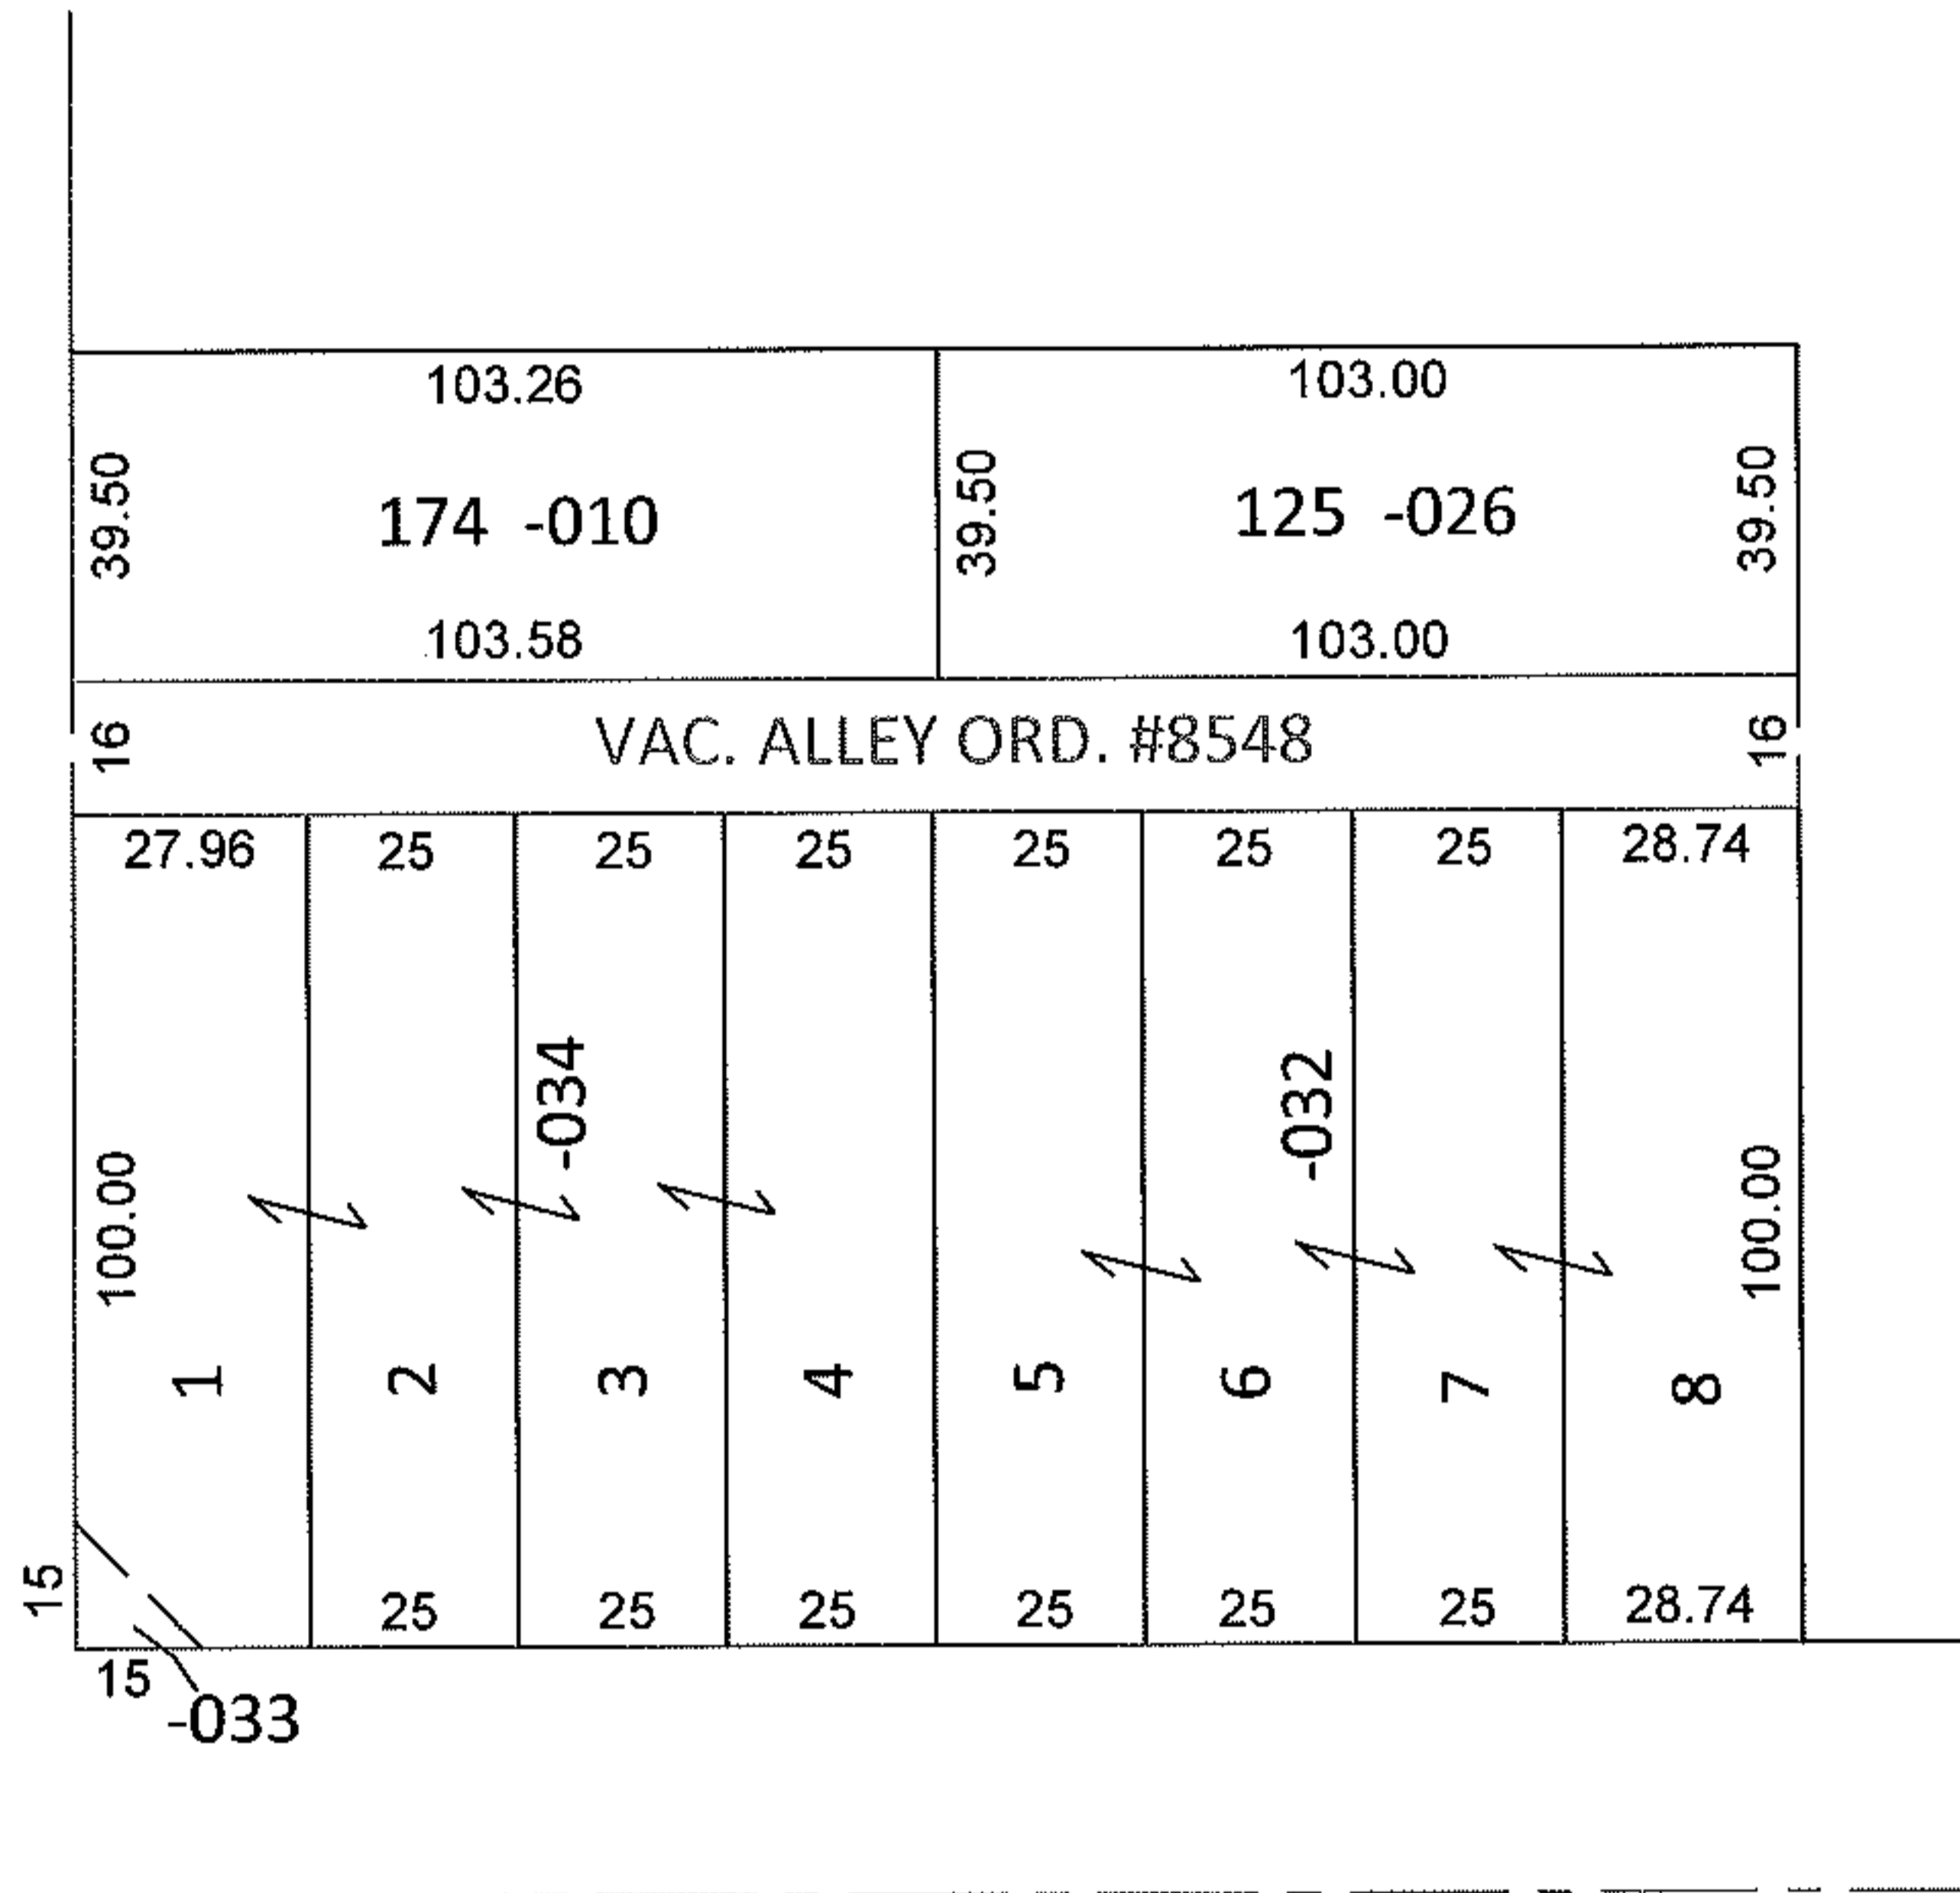

RASTER

PARENT PARCEL: 03-00-055-116-010, -026, -032, -034

12-02458-V

CHILD PARCEL:

STARTING POINT:

MISSOURI AVE.

COLORADO AVE.

**SPLITS/DEEDS PROCESSED**

LORAIN COUNTY TAX MAP DEPARTMENT  
226 MIDDLE AVE. ELYRIA, OHIO

SURVEYED BY: N/A

CLOSURE: N/A

MAP PAGE(S): 3-00-055-A

APPROVED BY: RRM DATE: 3-7-12

SCALE: 1" = 50' PRIOR INST.: ORD 8548