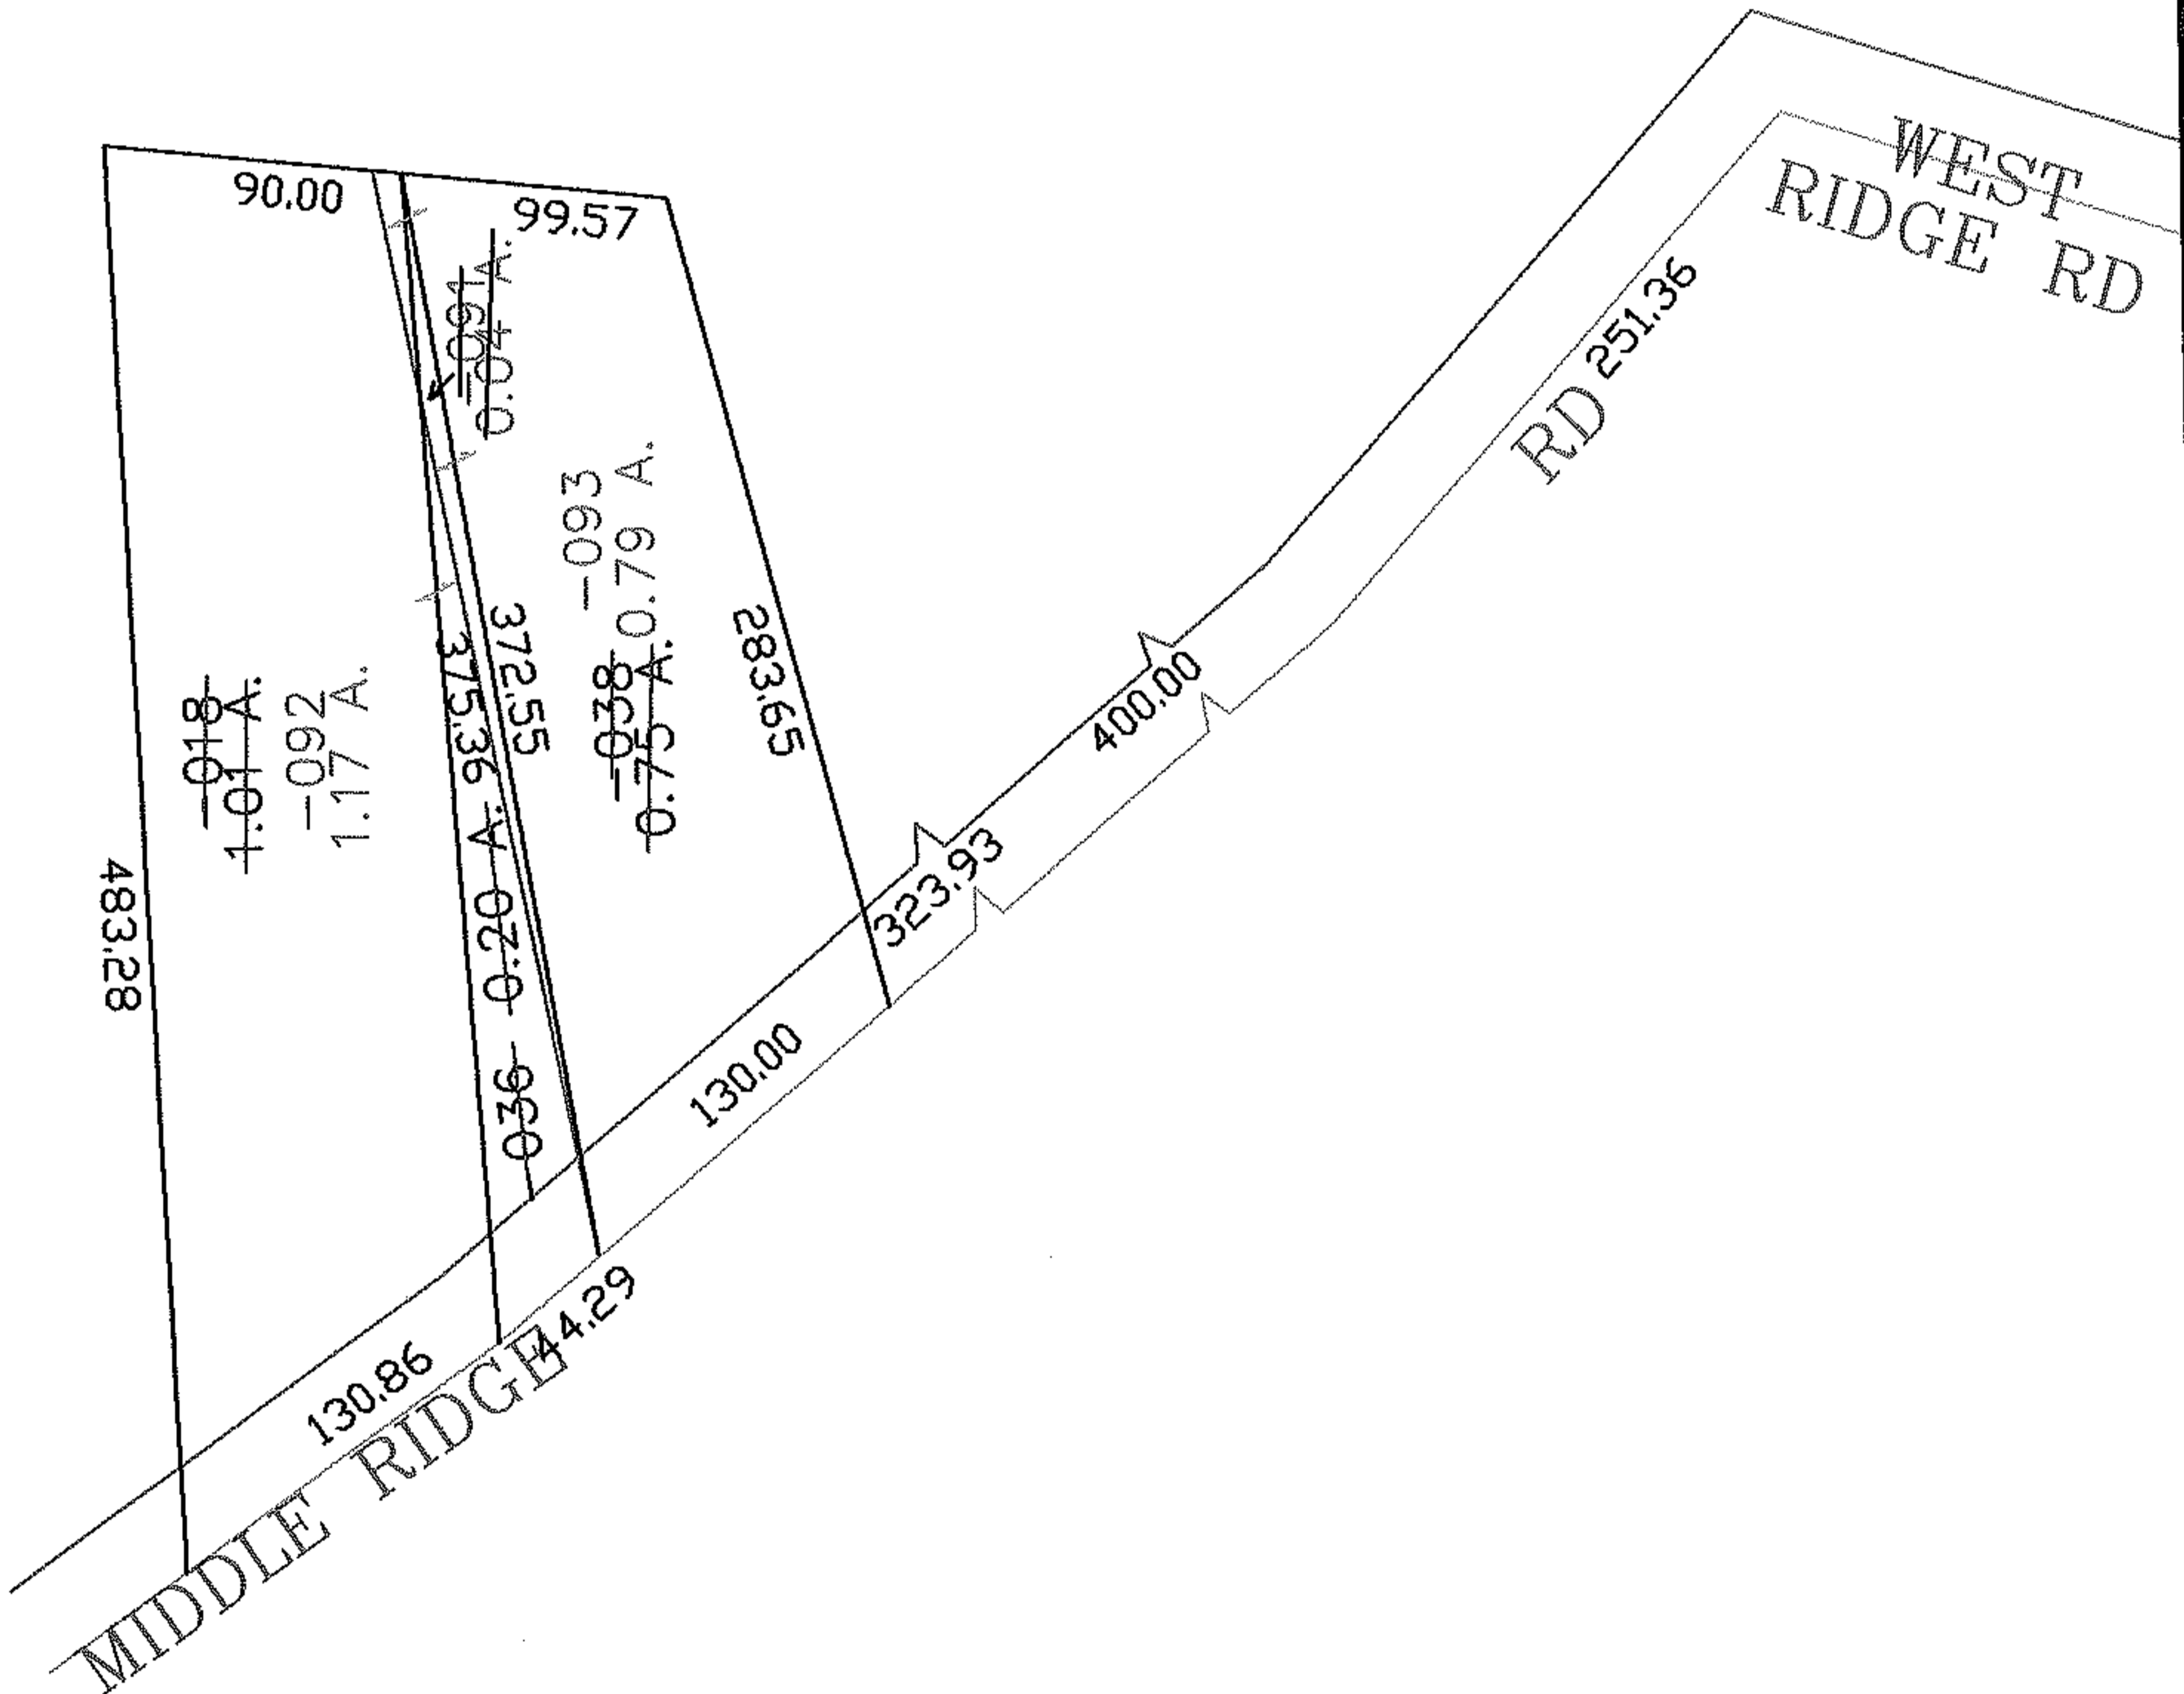

PARENT PARCEL: 05-00-079-000-036, -018, -038

CHILD PARCEL: 05-00-079-000-091 THRU -093

STARTING POINT: CENTERLINE OF MIDDLE RIDGE RD & WEST RIDGE RD

07-02454

SPLITS/DEEDS PROCESSED

LORAIN COUNTY TAX MAP DEPARTMENT
226 MIDDLE AVE. ELYRIA, OHIO

SURVEYED BY: CHARLES WARYU

CLOSURE: 0.00 : 10.000

MAP PAGE(S): 05-00-079-B

APPROVED BY: JAH DATE: 9-10-07

SCALE: 1" = 100 PRIOR INSTRUMENT: 20000673553