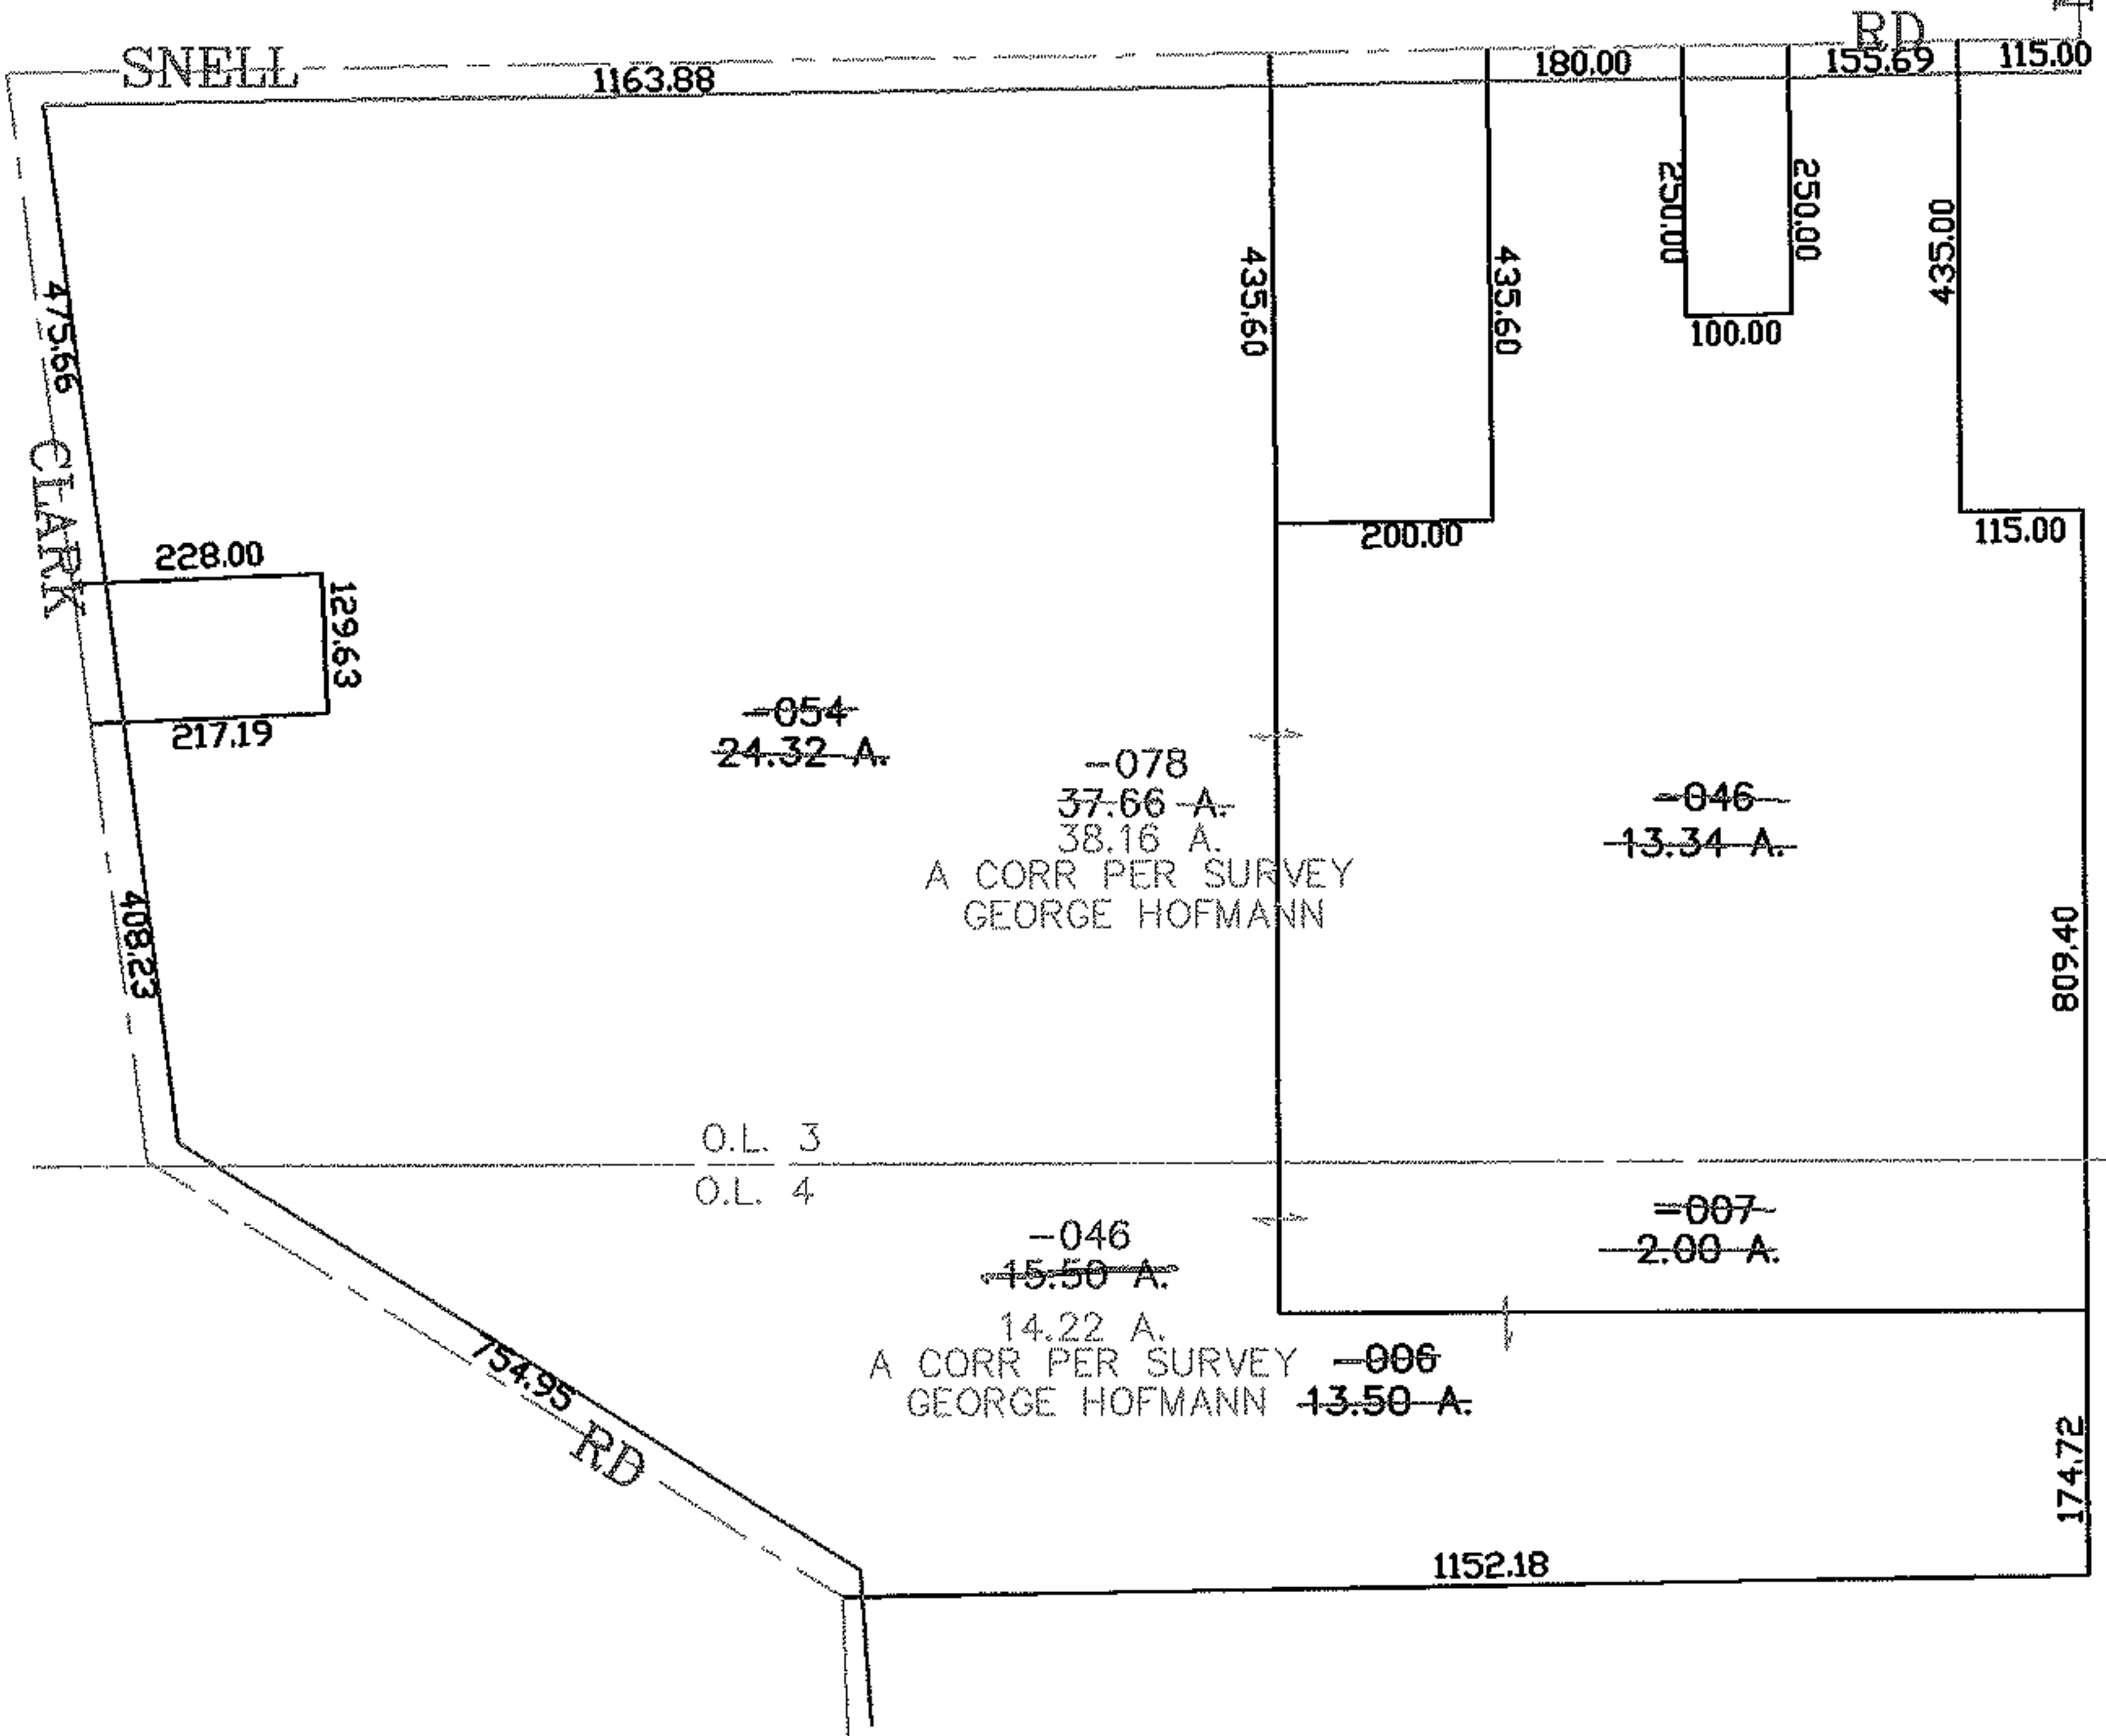

MASTER

PARENT PARCEL: 12-00-003-000-046, -054 12-0-004-000-006, -007

CHILD PARCEL: 12-00-003-000-078, 12-00-004-000-046

STARTING POINT: CENTERLINE OF SNELL RD & MARKS RD

07-02447

MARKS RD

**SPLITS/DEEDS PROCESSED**  
 LORAIN COUNTY TAX MAP DEPARTMENT  
 226 MIDDLE AVE. ELYRIA, OHIO

SURVEYED BY: GEORGE HOFMANN  
 CLOSURE: 0.00 : 10.000  
 MAP PAGE(S): 12-00-003-A  
 APPROVED BY: JAH DATE: 8-20-07  
 SCALE: 1" = 300 PRIOR INSTRUMENT: 20070216264