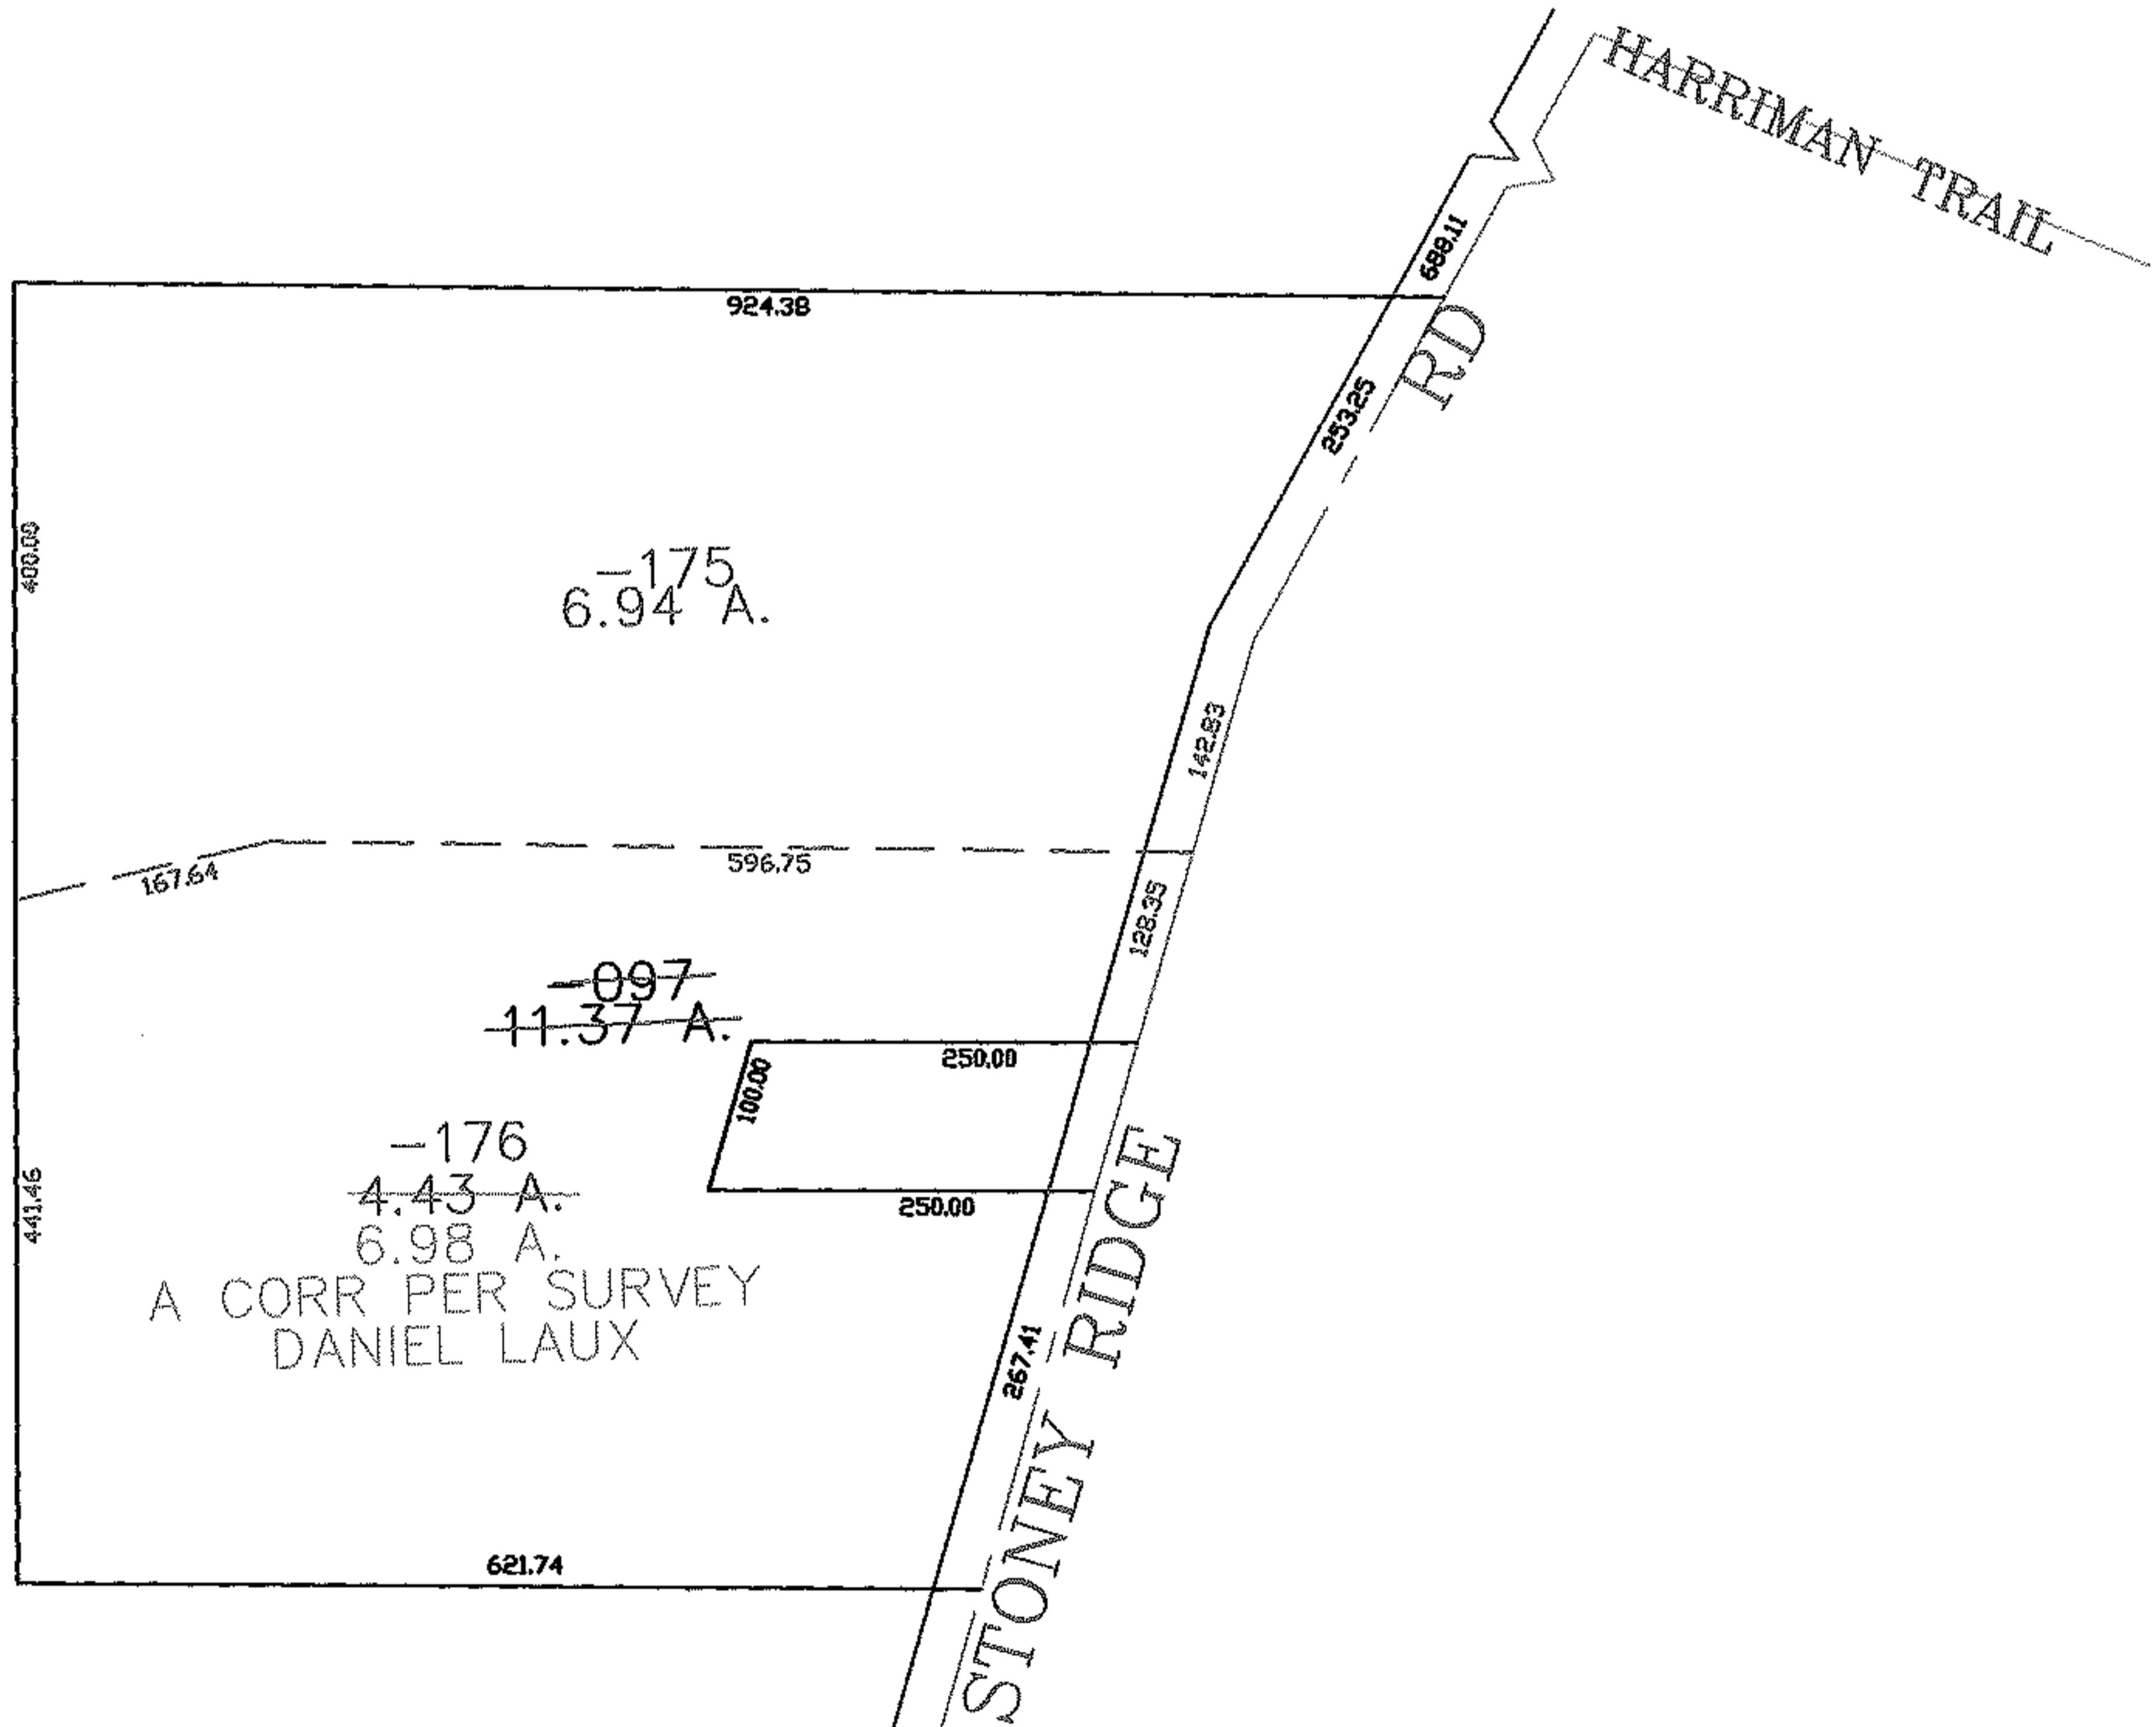

RASTER

07-02442

PARENT PARCEL: 04-00-011-107-097

CHILD PARCEL: 04-00-011-107-175, -176

STARTING POINT: CENTERLINE OF STONEY RIDGE RD & MARRIMAN TRAIL

**SPLITS/DEEDS PROCESSED**

LORAIN COUNTY TAX MAP DEPARTMENT  
226 MIDDLE AVE. ELYRIA, OHIO

SURVEYED BY: DANIEL LAUX

CLOSURE: 0.00 : 10.000

MAP PAGE(S): 04-00-011-G

APPROVED BY: JAH DATE: 8-13-07

SCALE: 1" = 200 PRIOR INSTRUMENT: 19980580829