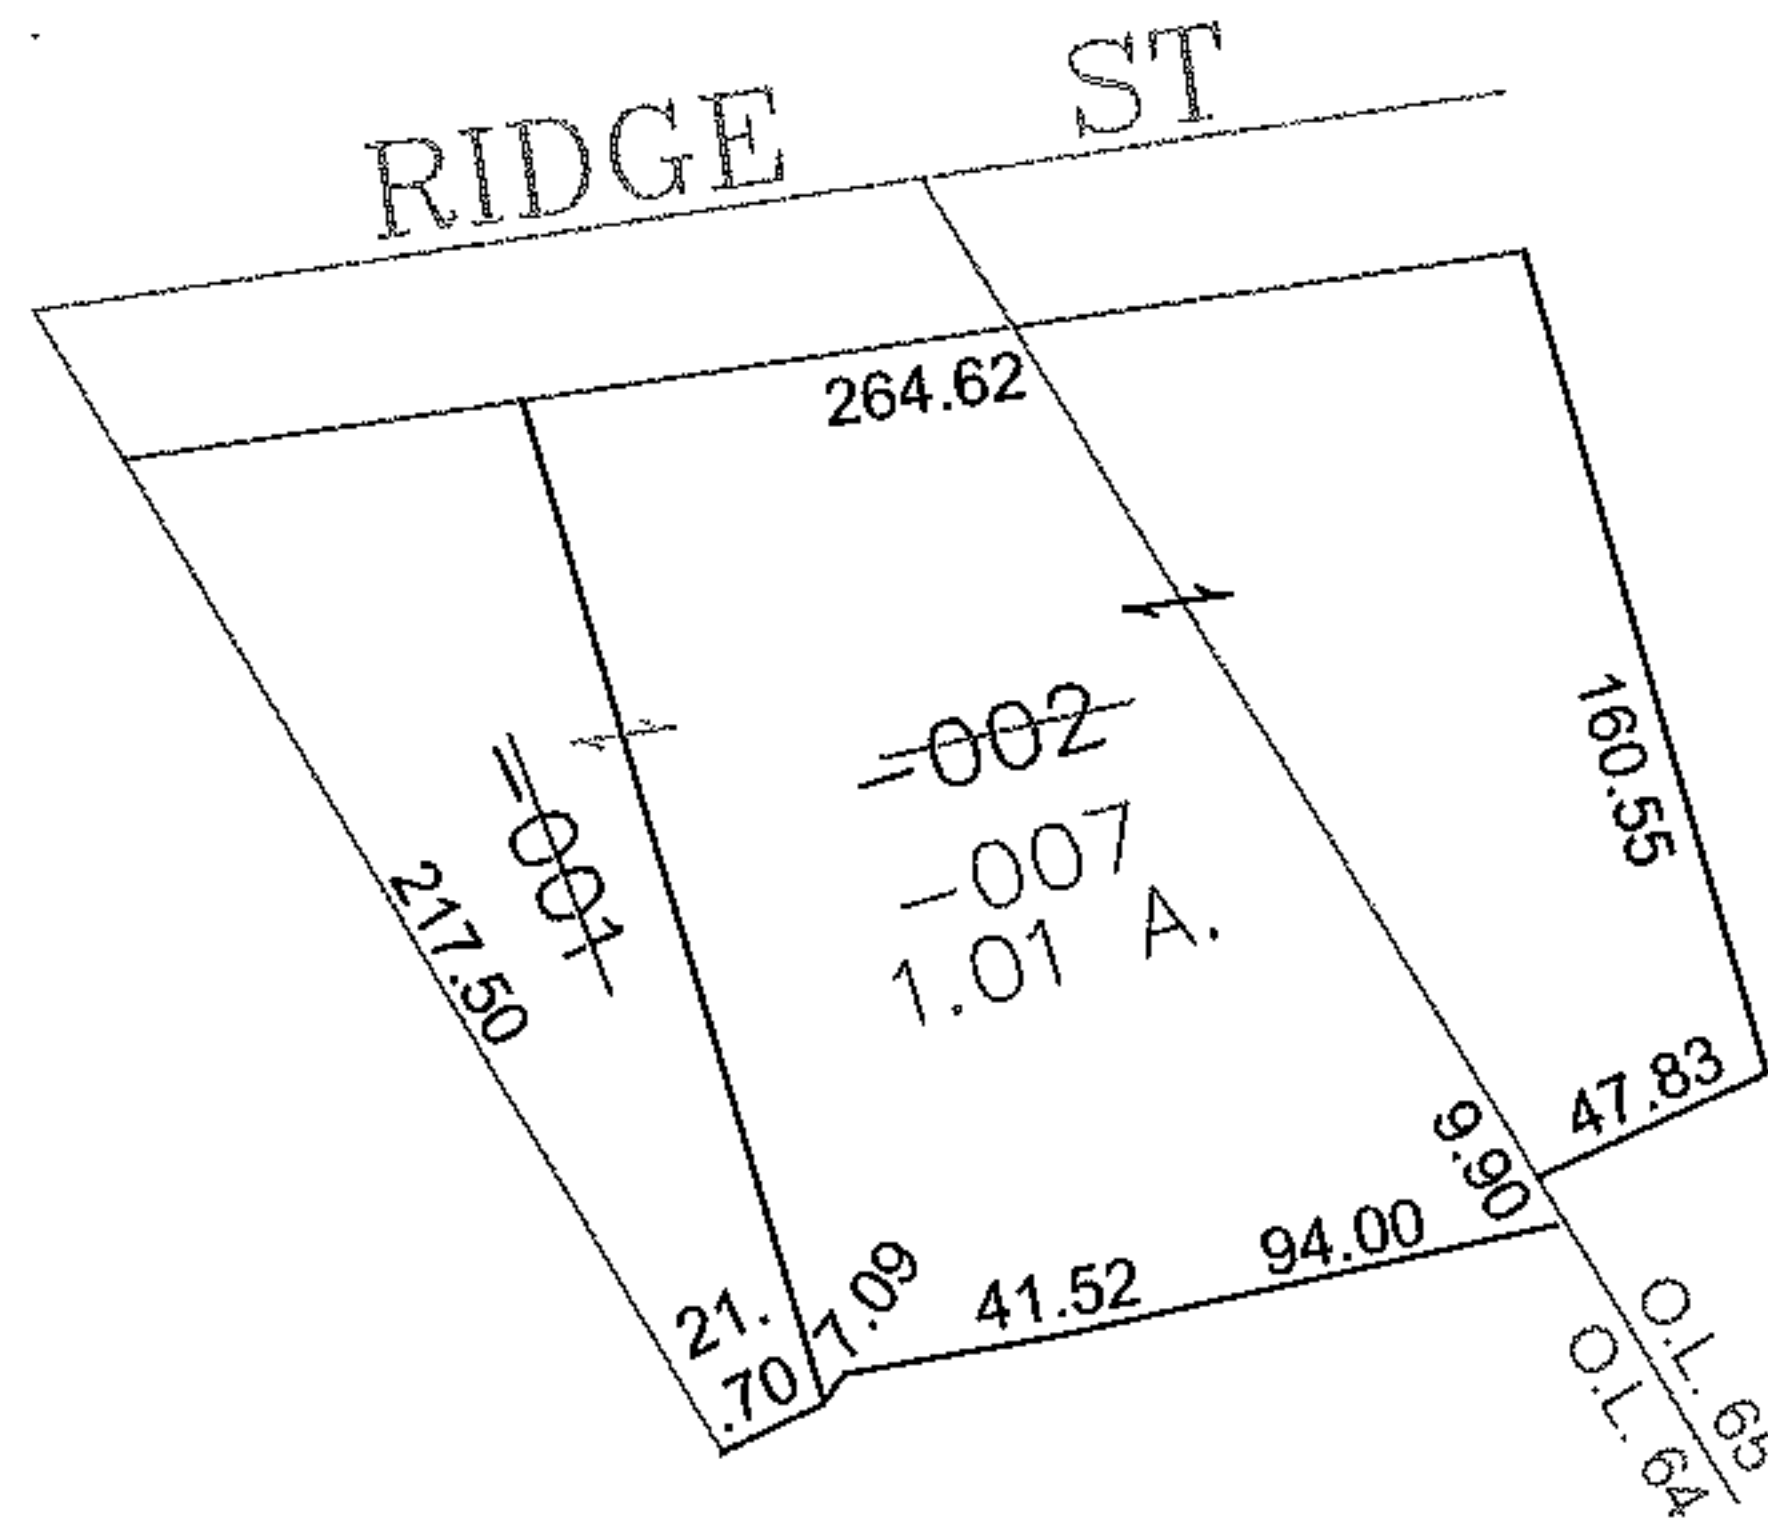

RASTER

PARENT PARCEL: 06-25-064-000-001 -002

CHILD PARCEL: 06-25-064-000-007

12-02439-C

STARTING POINT: SIDELINE OF RIDGE ST & O.L. 64

SPLITS/DEEDS PROCESSED

LORAIN COUNTY TAX MAP DEPARTMENT  
226 MIDDLE AVE. ELYRIA, OHIO

SURVEYED BY: KSA

CLOSURE: 0.00 : 10,000

MAP PAGE(S): 6-103

APPROVED BY: JAH DATE: 2/13/2012

SCALE: 1" = 100 PRIOR INSTRUMENT: 20100356440