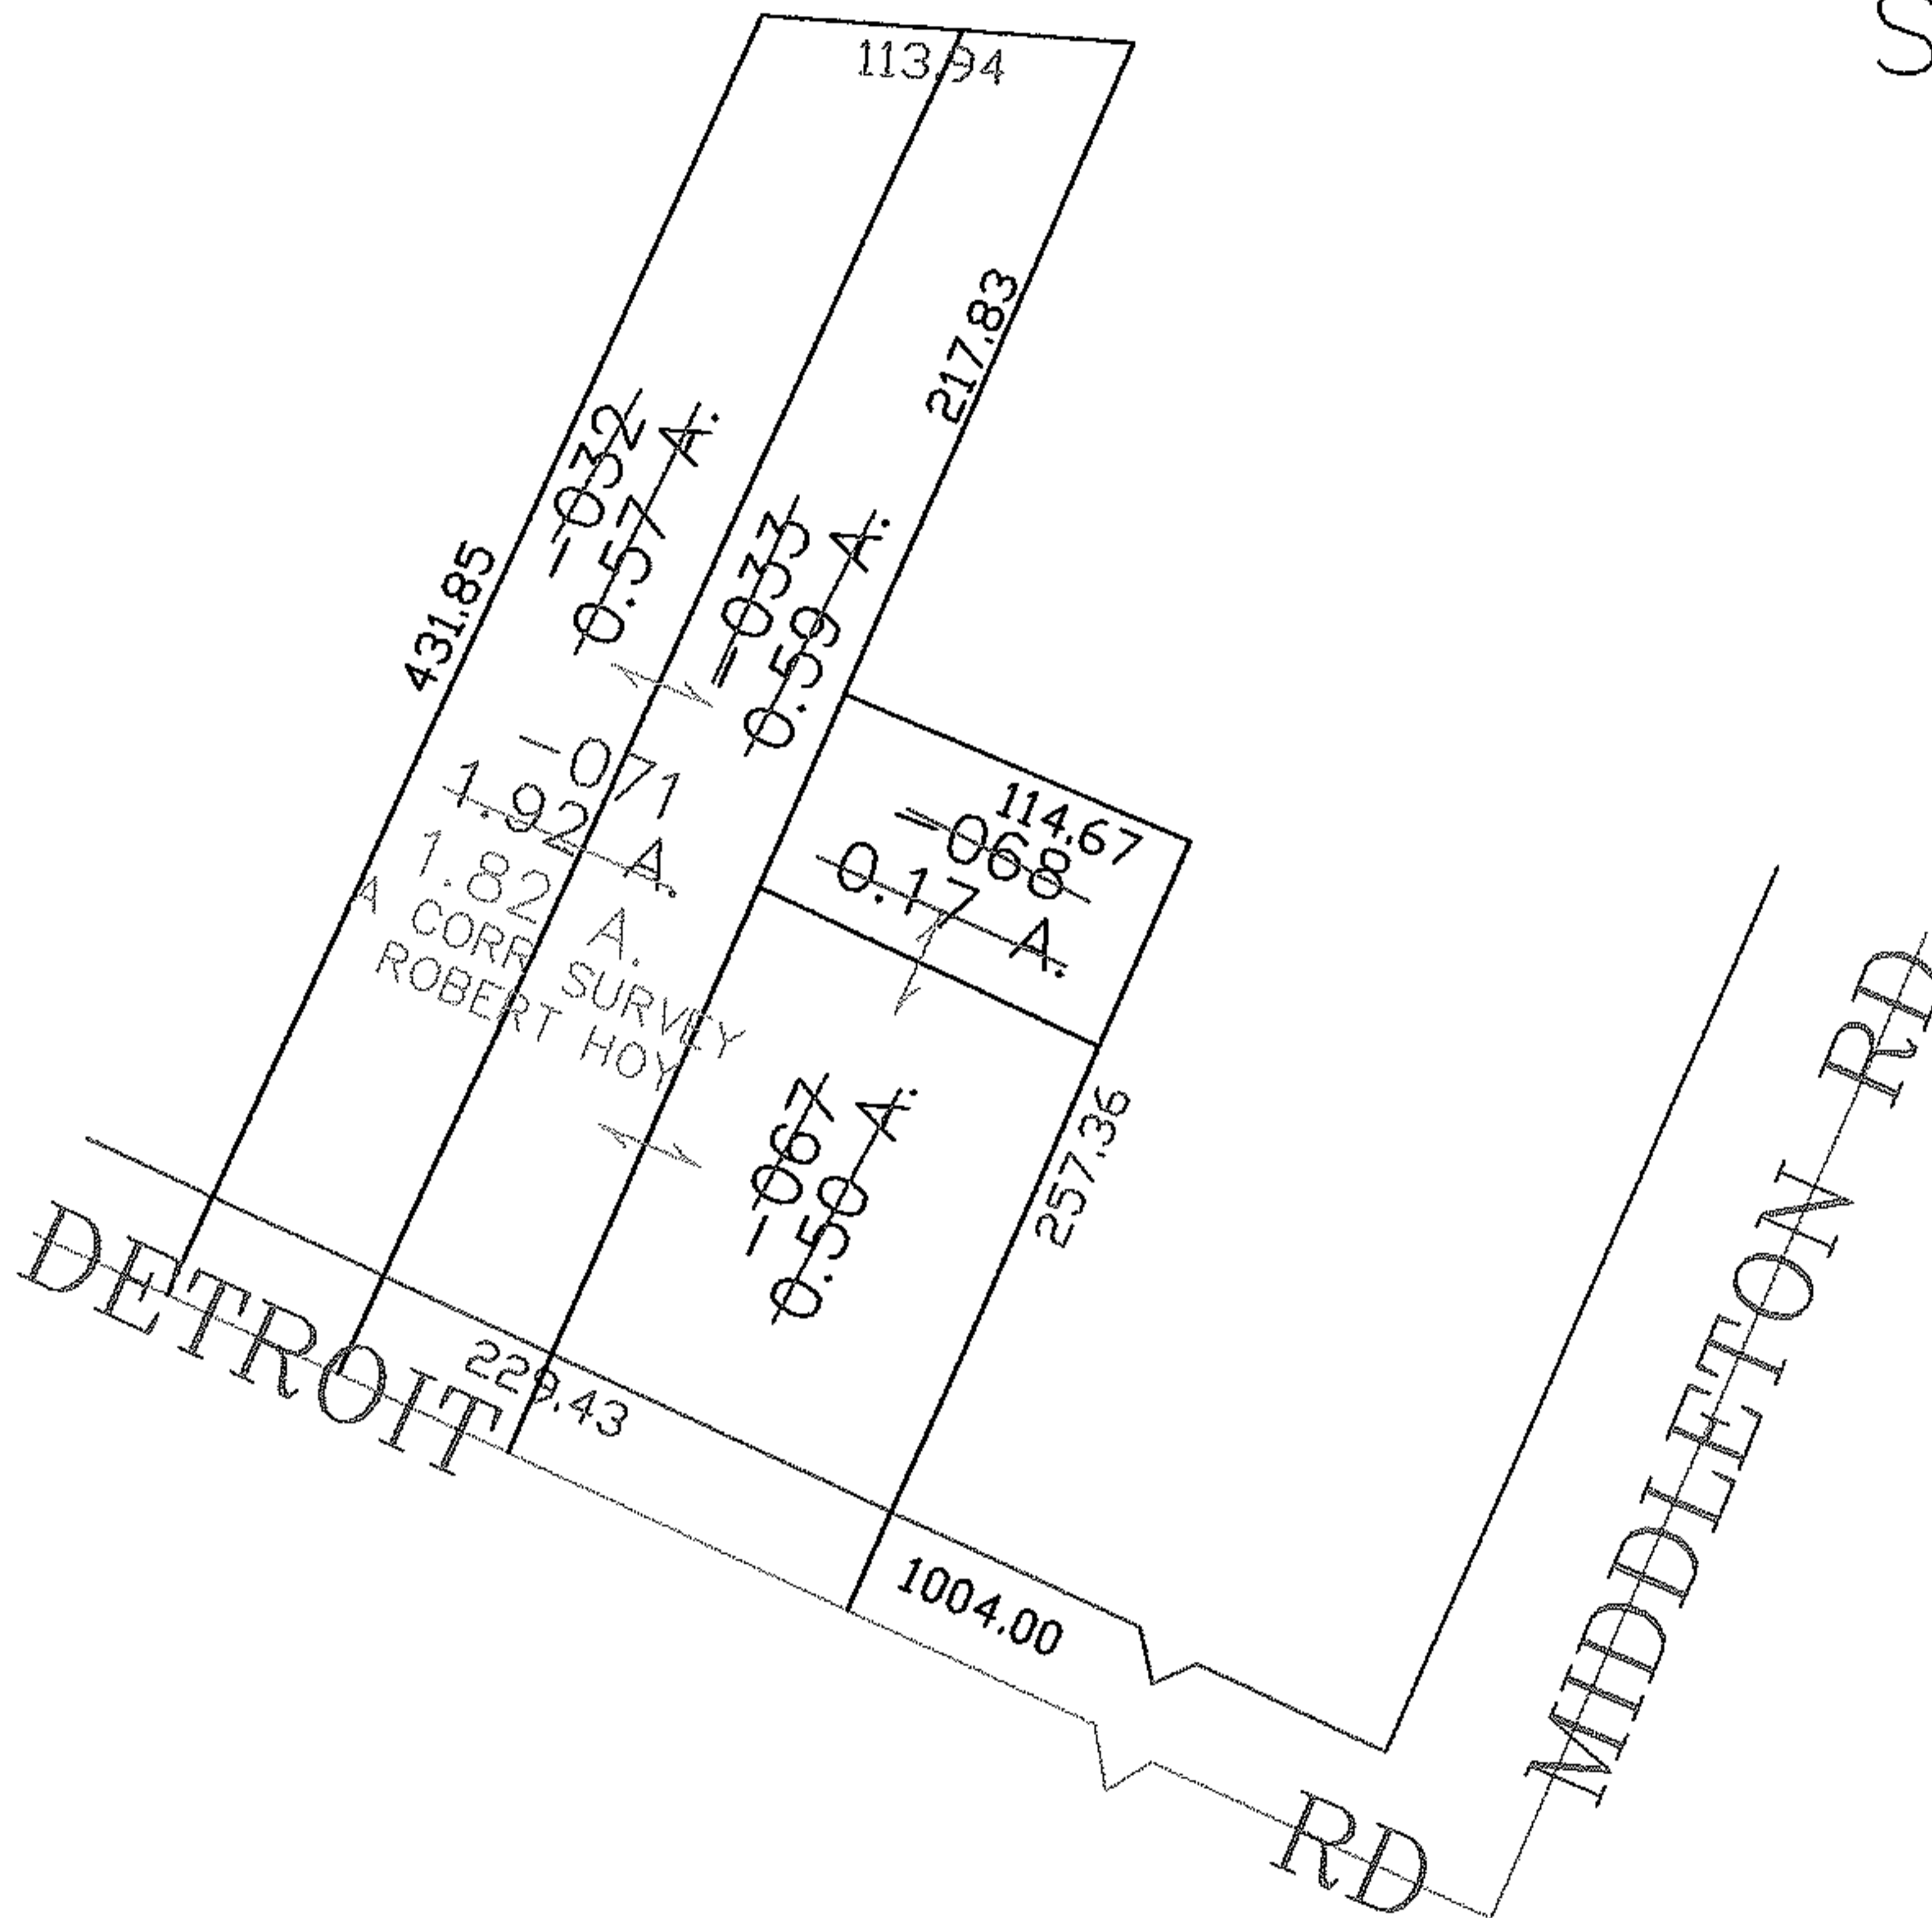

PARENT PARCEL: 04-00-015-103-032, -033, -067, -068

CHILD PARCEL: 04-00-015-103-071

STARTING POINT: CENTERLINE OF DETROIT RD & MIDDLETON RD

07-02437

SPLITS/DEEDS PROCESSED

LORAIN COUNTY TAX MAP DEPARTMENT
226 MIDDLE AVE. ELYRIA, OHIO

SURVEYED BY: ROBERT G. HOY

CLOSURE: 0.00 : 10,000

MAP PAGE(S): 04-00-015-D

APPROVED BY: JAH DATE: 8-9-07

SCALE: 1" = 100 PRIOR INSTRUMENT: 20070213583