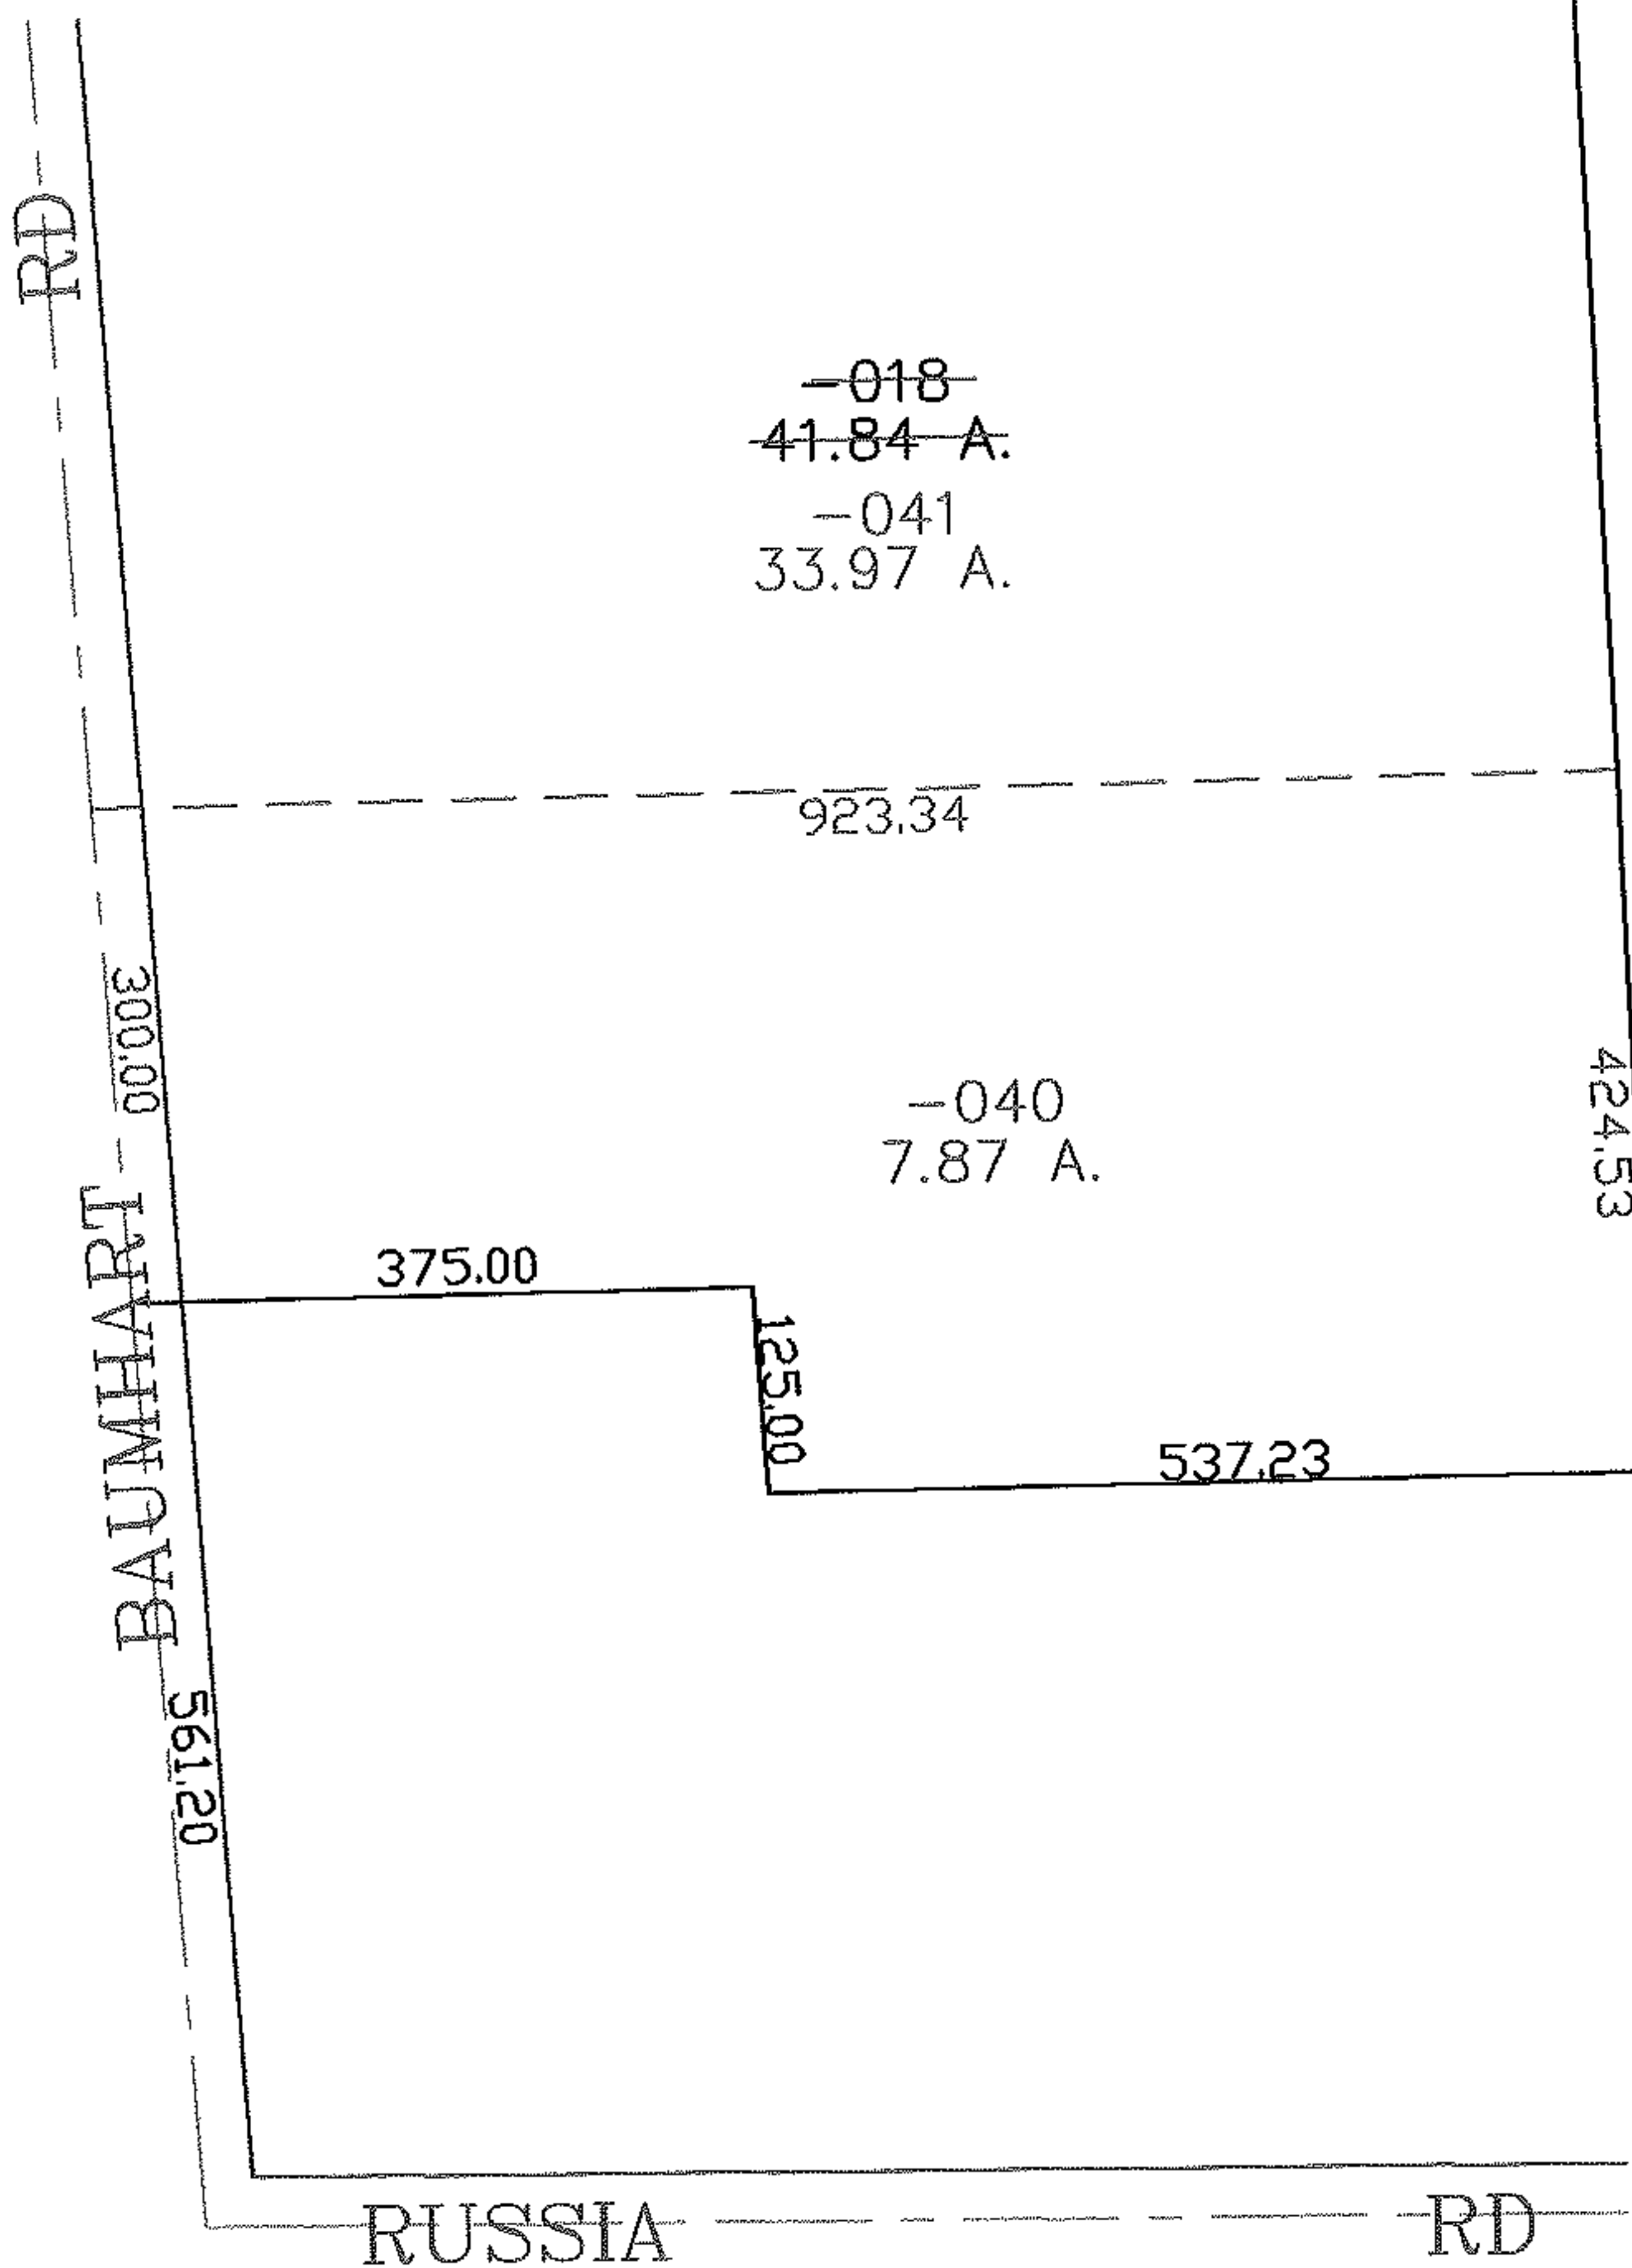

RASTER

PARENT PARCEL: 08-00-090-000-018

07-02434

CHILD PARCEL: 08-00-090-000-040, -041

STARTING POINT: CENTERLINE OF BAUMHART RD & RUSSIA RD

~~-018~~
41.84 A.
~~-041~~
33.97 A.

-040
7.87 A.

SPLITS/DEEDS PROCESSED

LORAIN COUNTY TAX MAP DEPARTMENT
226 MIDDLE AVE. ELYRIA, OHIO

SURVEYED BY: CHARLES WARYU

CLOSURE: 0.00 : 10.000

MAP PAGE(S): 08-00-090-B

APPROVED BY: JAH DATE: 8-6-07

SCALE: 1" = 200 PRIOR INSTRUMENT: 20010788205