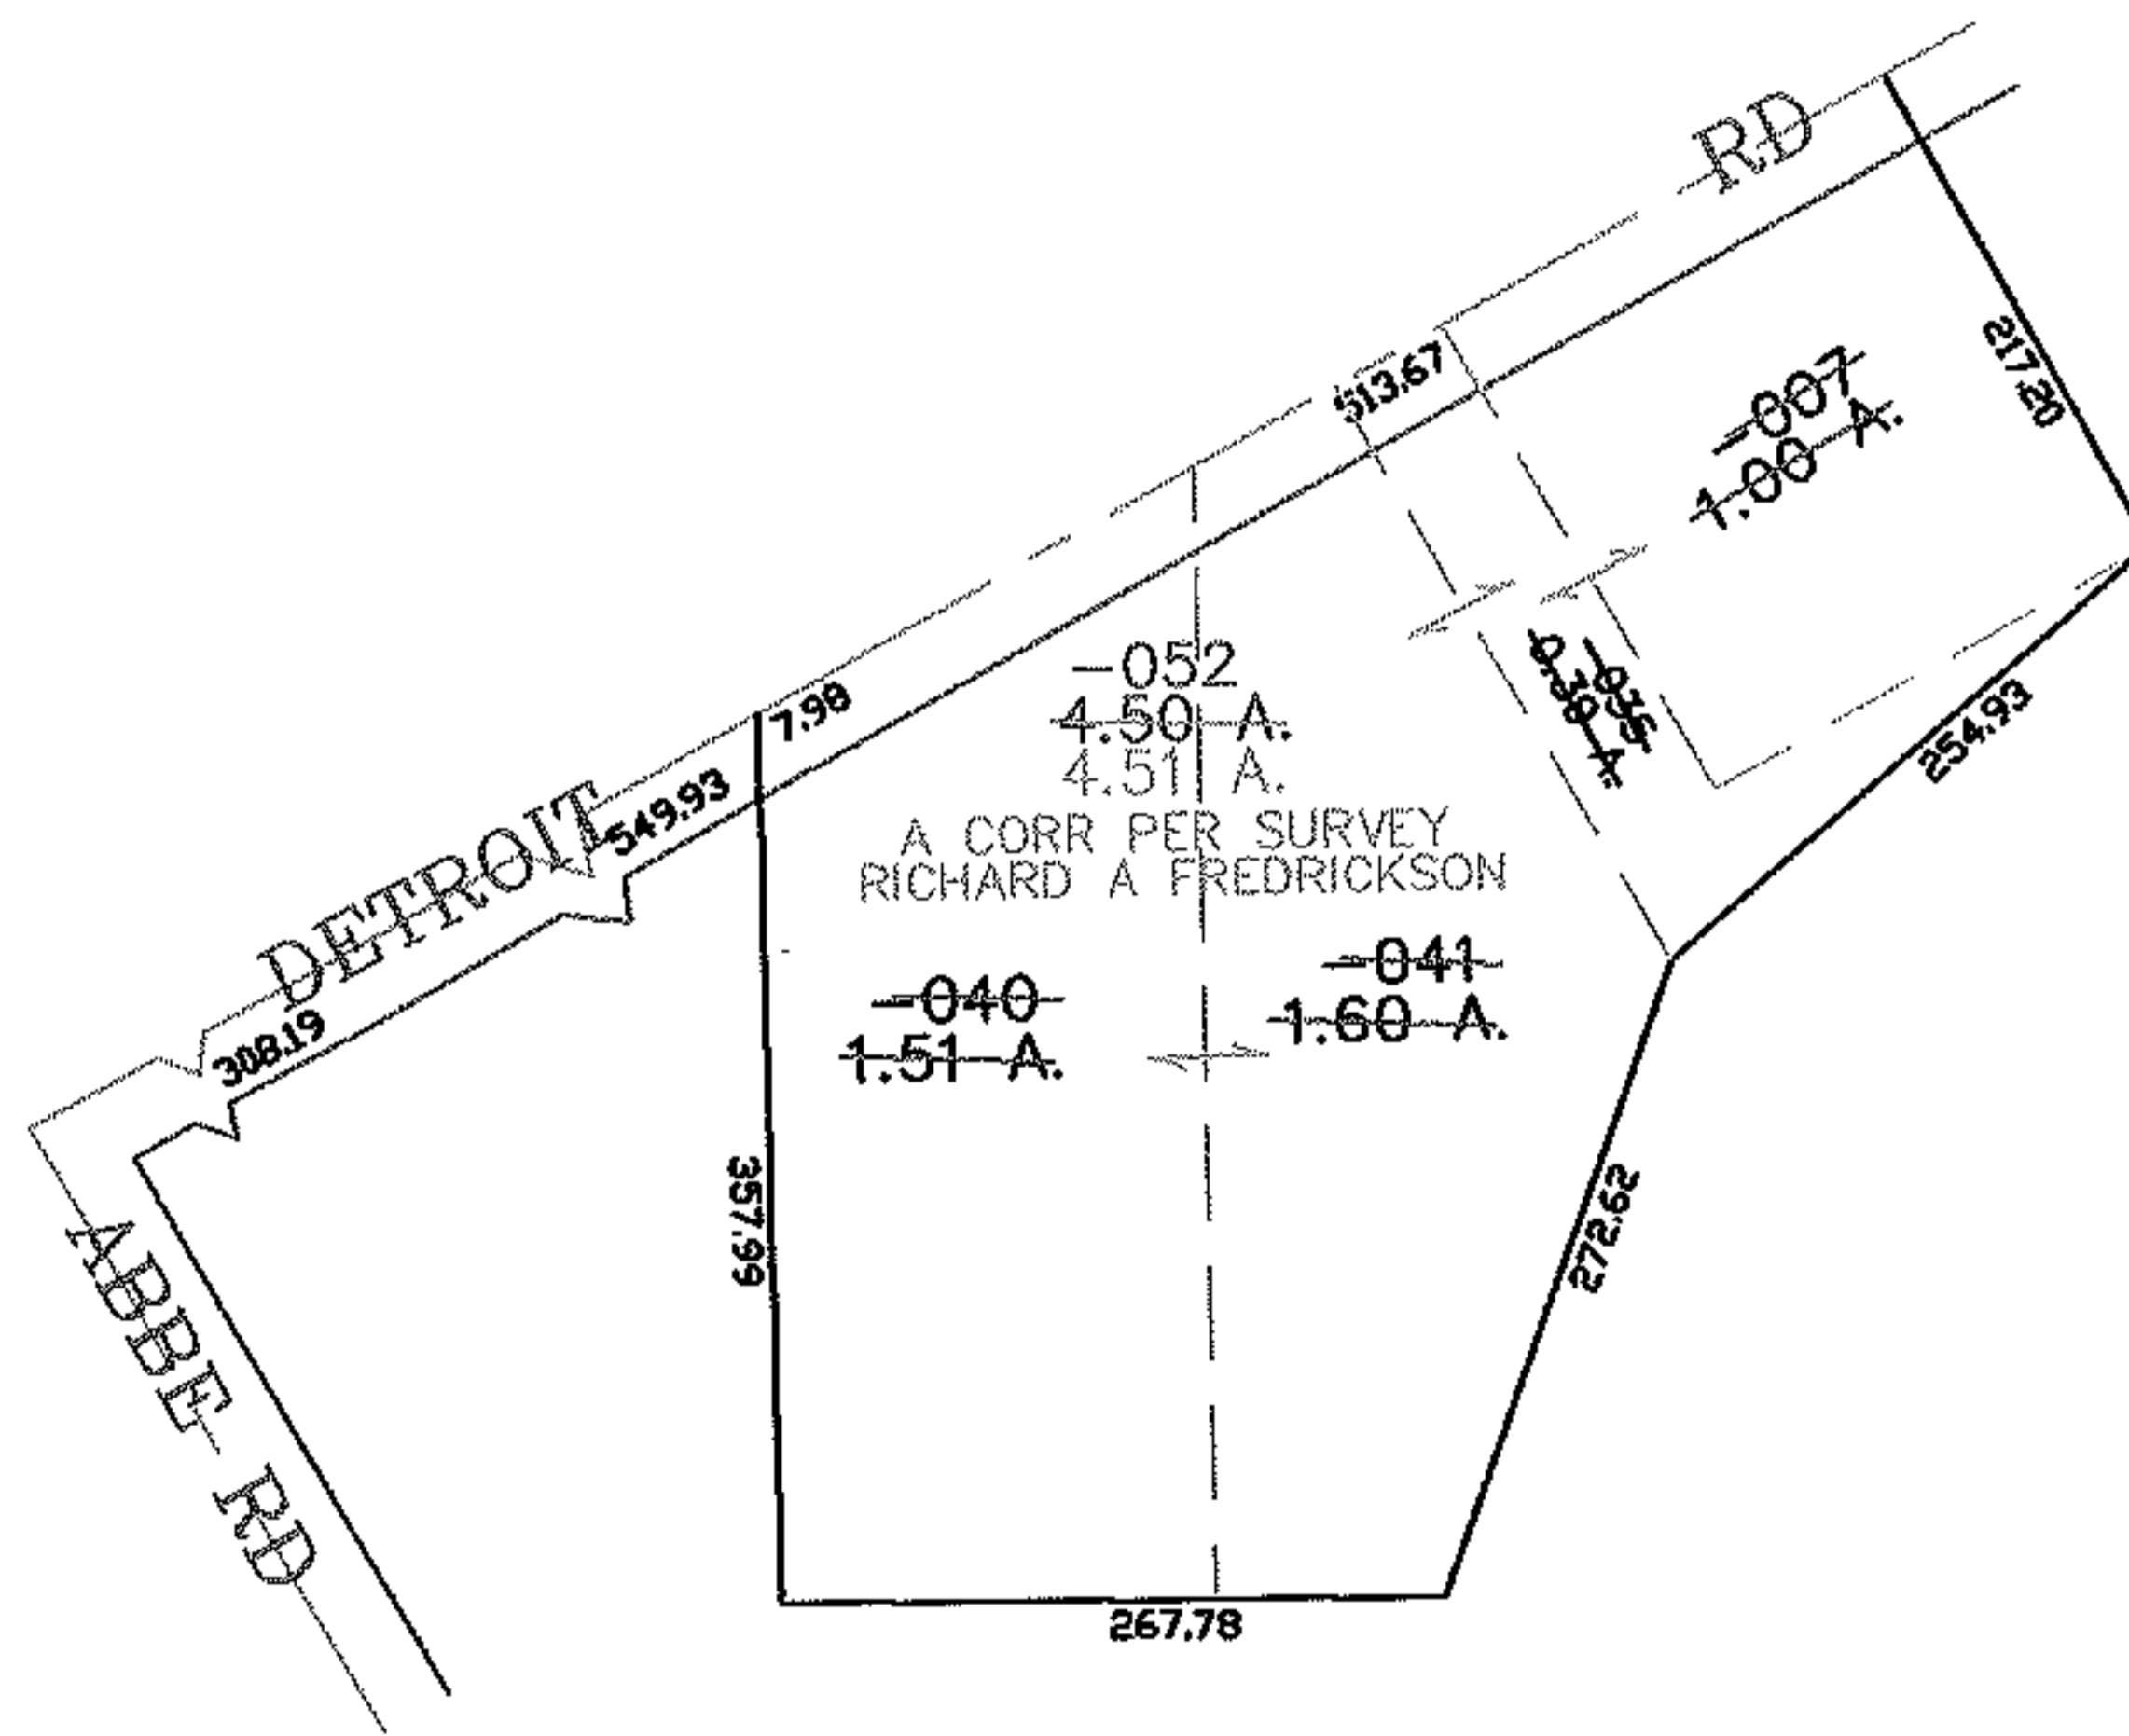

PARENT PARCEL: 03-00-002-102-040, -035, -007, -041

07-02428

CHILD PARCEL: 03-00-002-102-052

STARTING POINT: CENTERLINE OF ABBE RD & DETROIT RD

SPLITS/DEEDS PROCESSED

LORAIN COUNTY TAX MAP DEPARTMENT
226 MIDDLE AVE. ELYRIA, OHIO

SURVEYED BY: RICHARD FREDRICKSON

CLOSURE: 0.00 : 10.000

MAP PAGE(S): 03-00-002-A

APPROVED BY: JAH DATE: 7-25-07

SCALE: 1" = 200' PRIOR INSTRUMENT: 19970506297