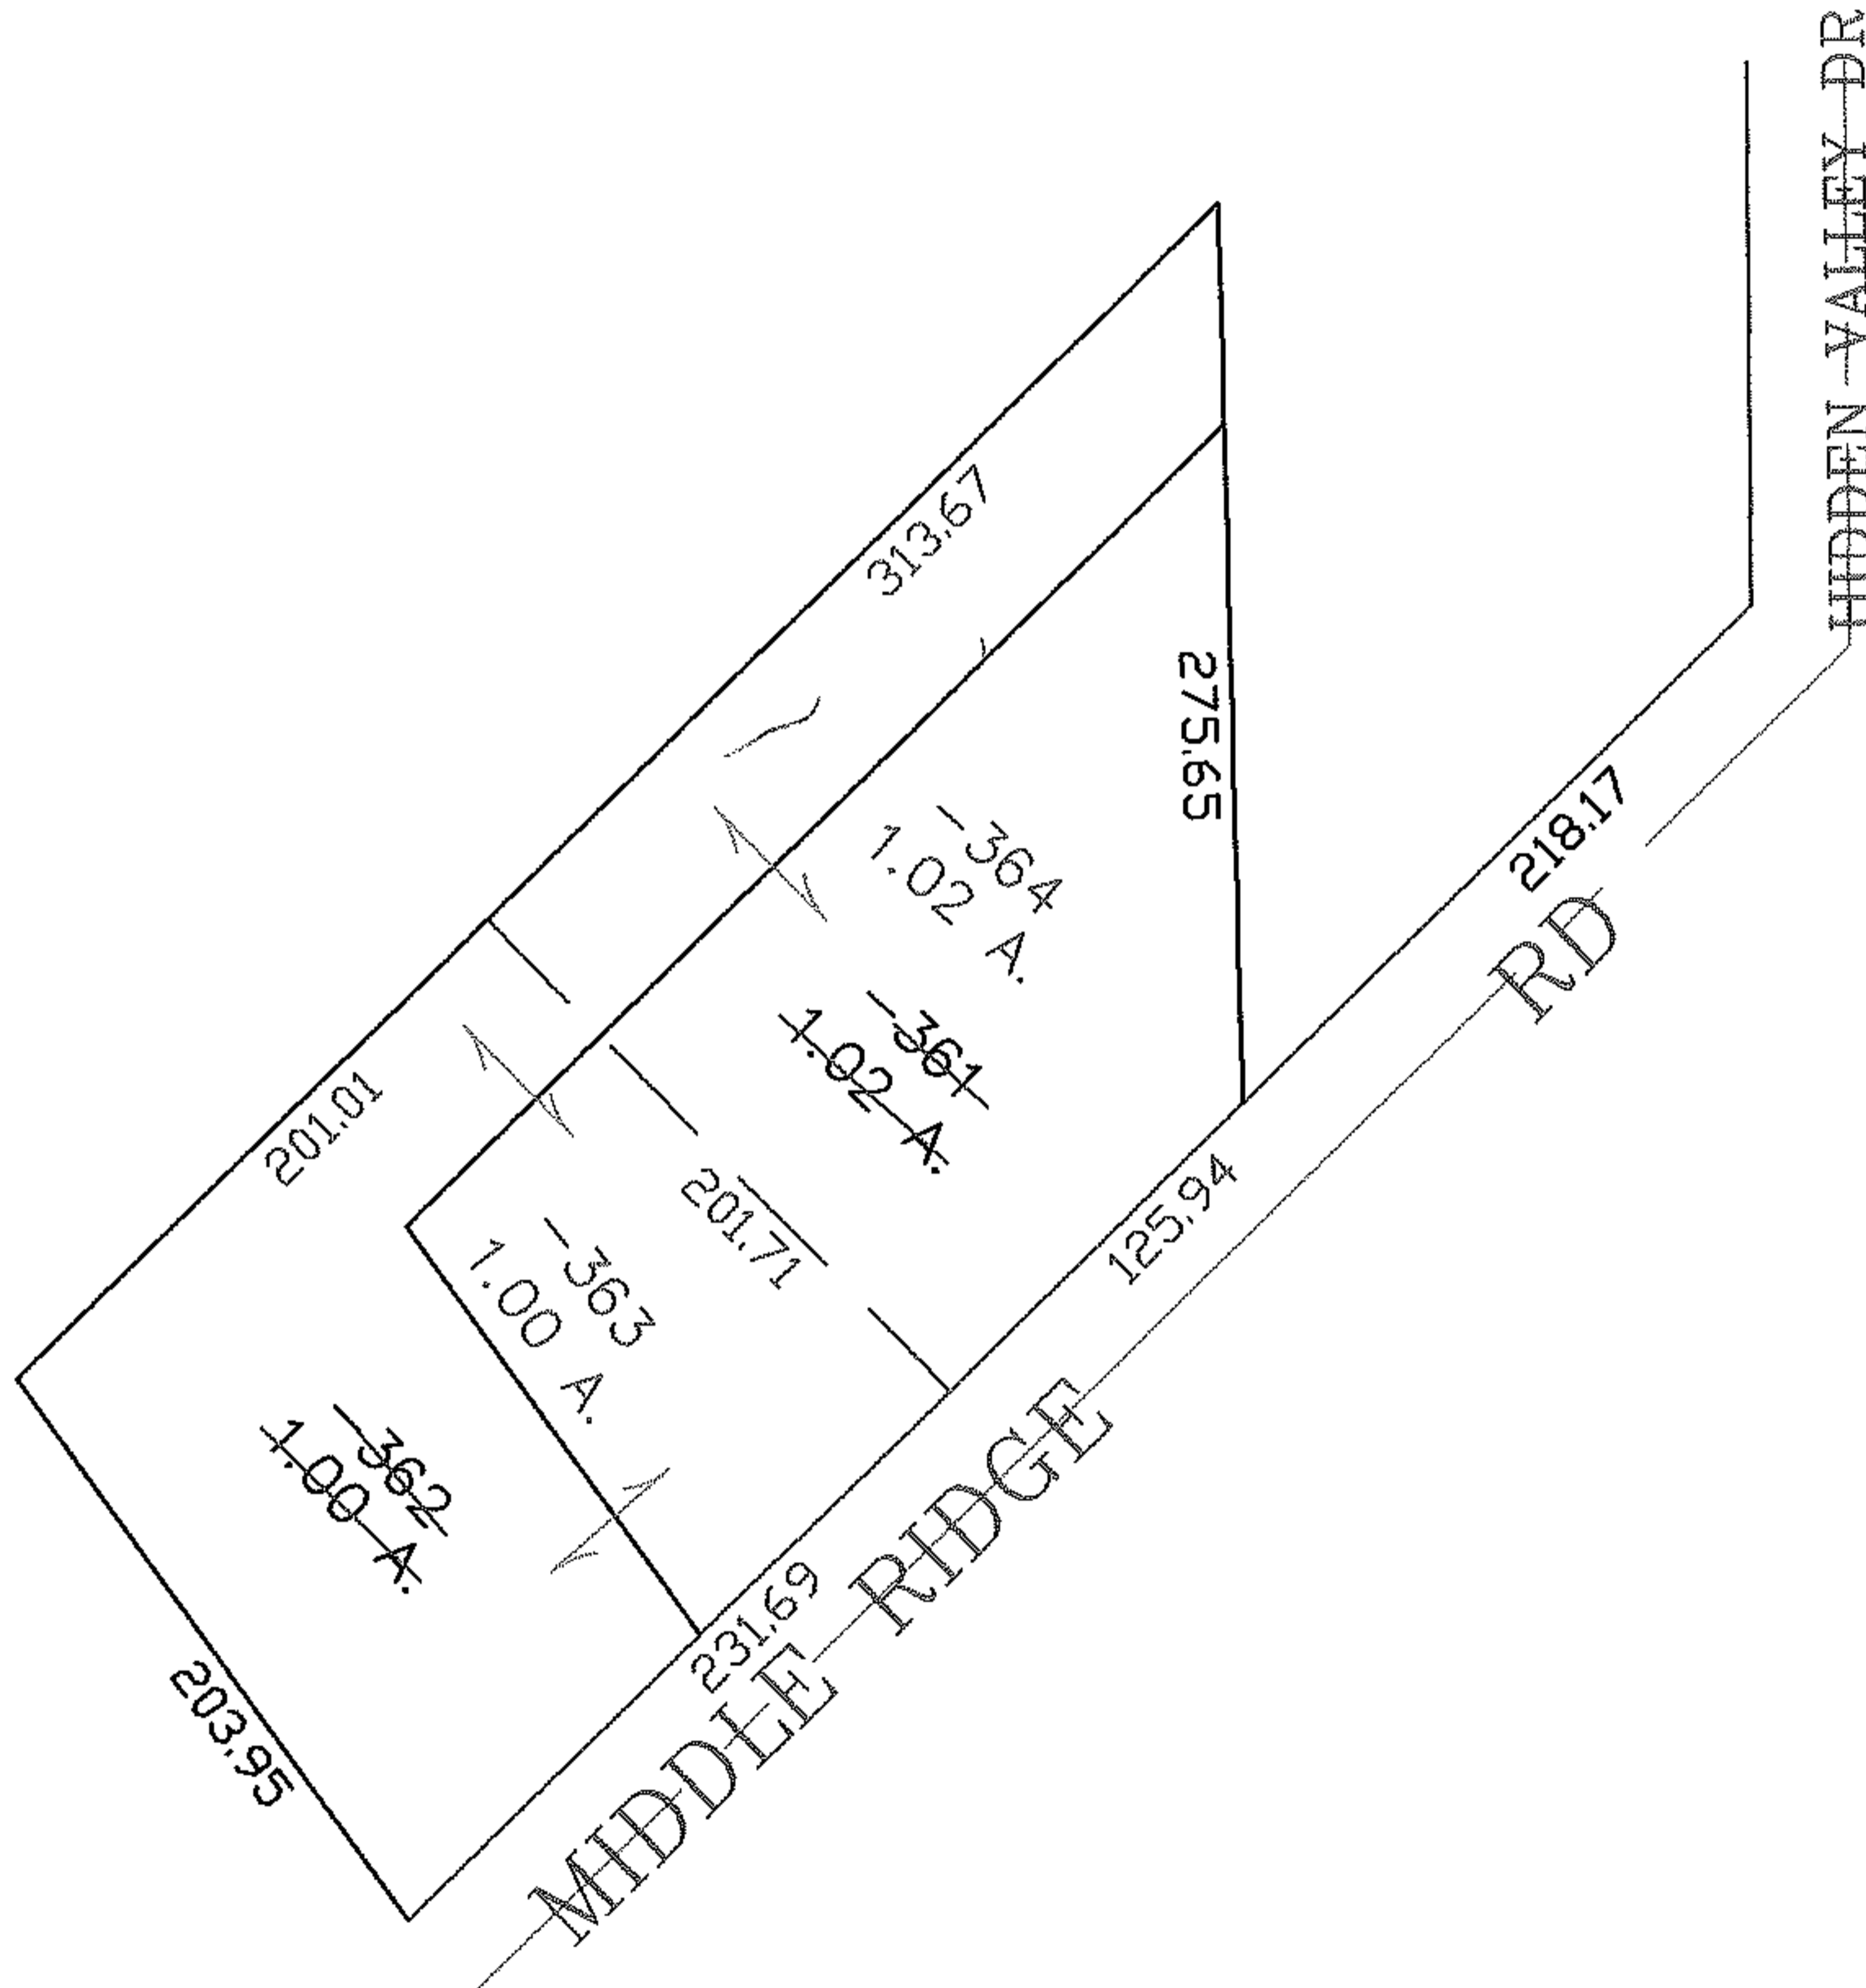

RASTER

PARENT PARCEL: 05-00-057-000-361, -362

CHILD PARCEL: 05-00-057-000-363, -364

STARTING POINT: SIDELINE OF MIDDLE RIDGE RD & HIDDEN VALLEY RD

07-02427

SPLITS/DEEDS PROCESSED

LORAIN COUNTY TAX MAP DEPARTMENT
226 MIDDLE AVE. ELYRIA, OHIO

SURVEYED BY: DALE HAYWOOD

CLOSURE: 0.00 : 10.000

MAP PAGE(S): 05-00-057-B

APPROVED BY: JAH DATE: 7-23-07

SCALE: 1" = 100 PRIOR INSTRUMENT: 20070206123