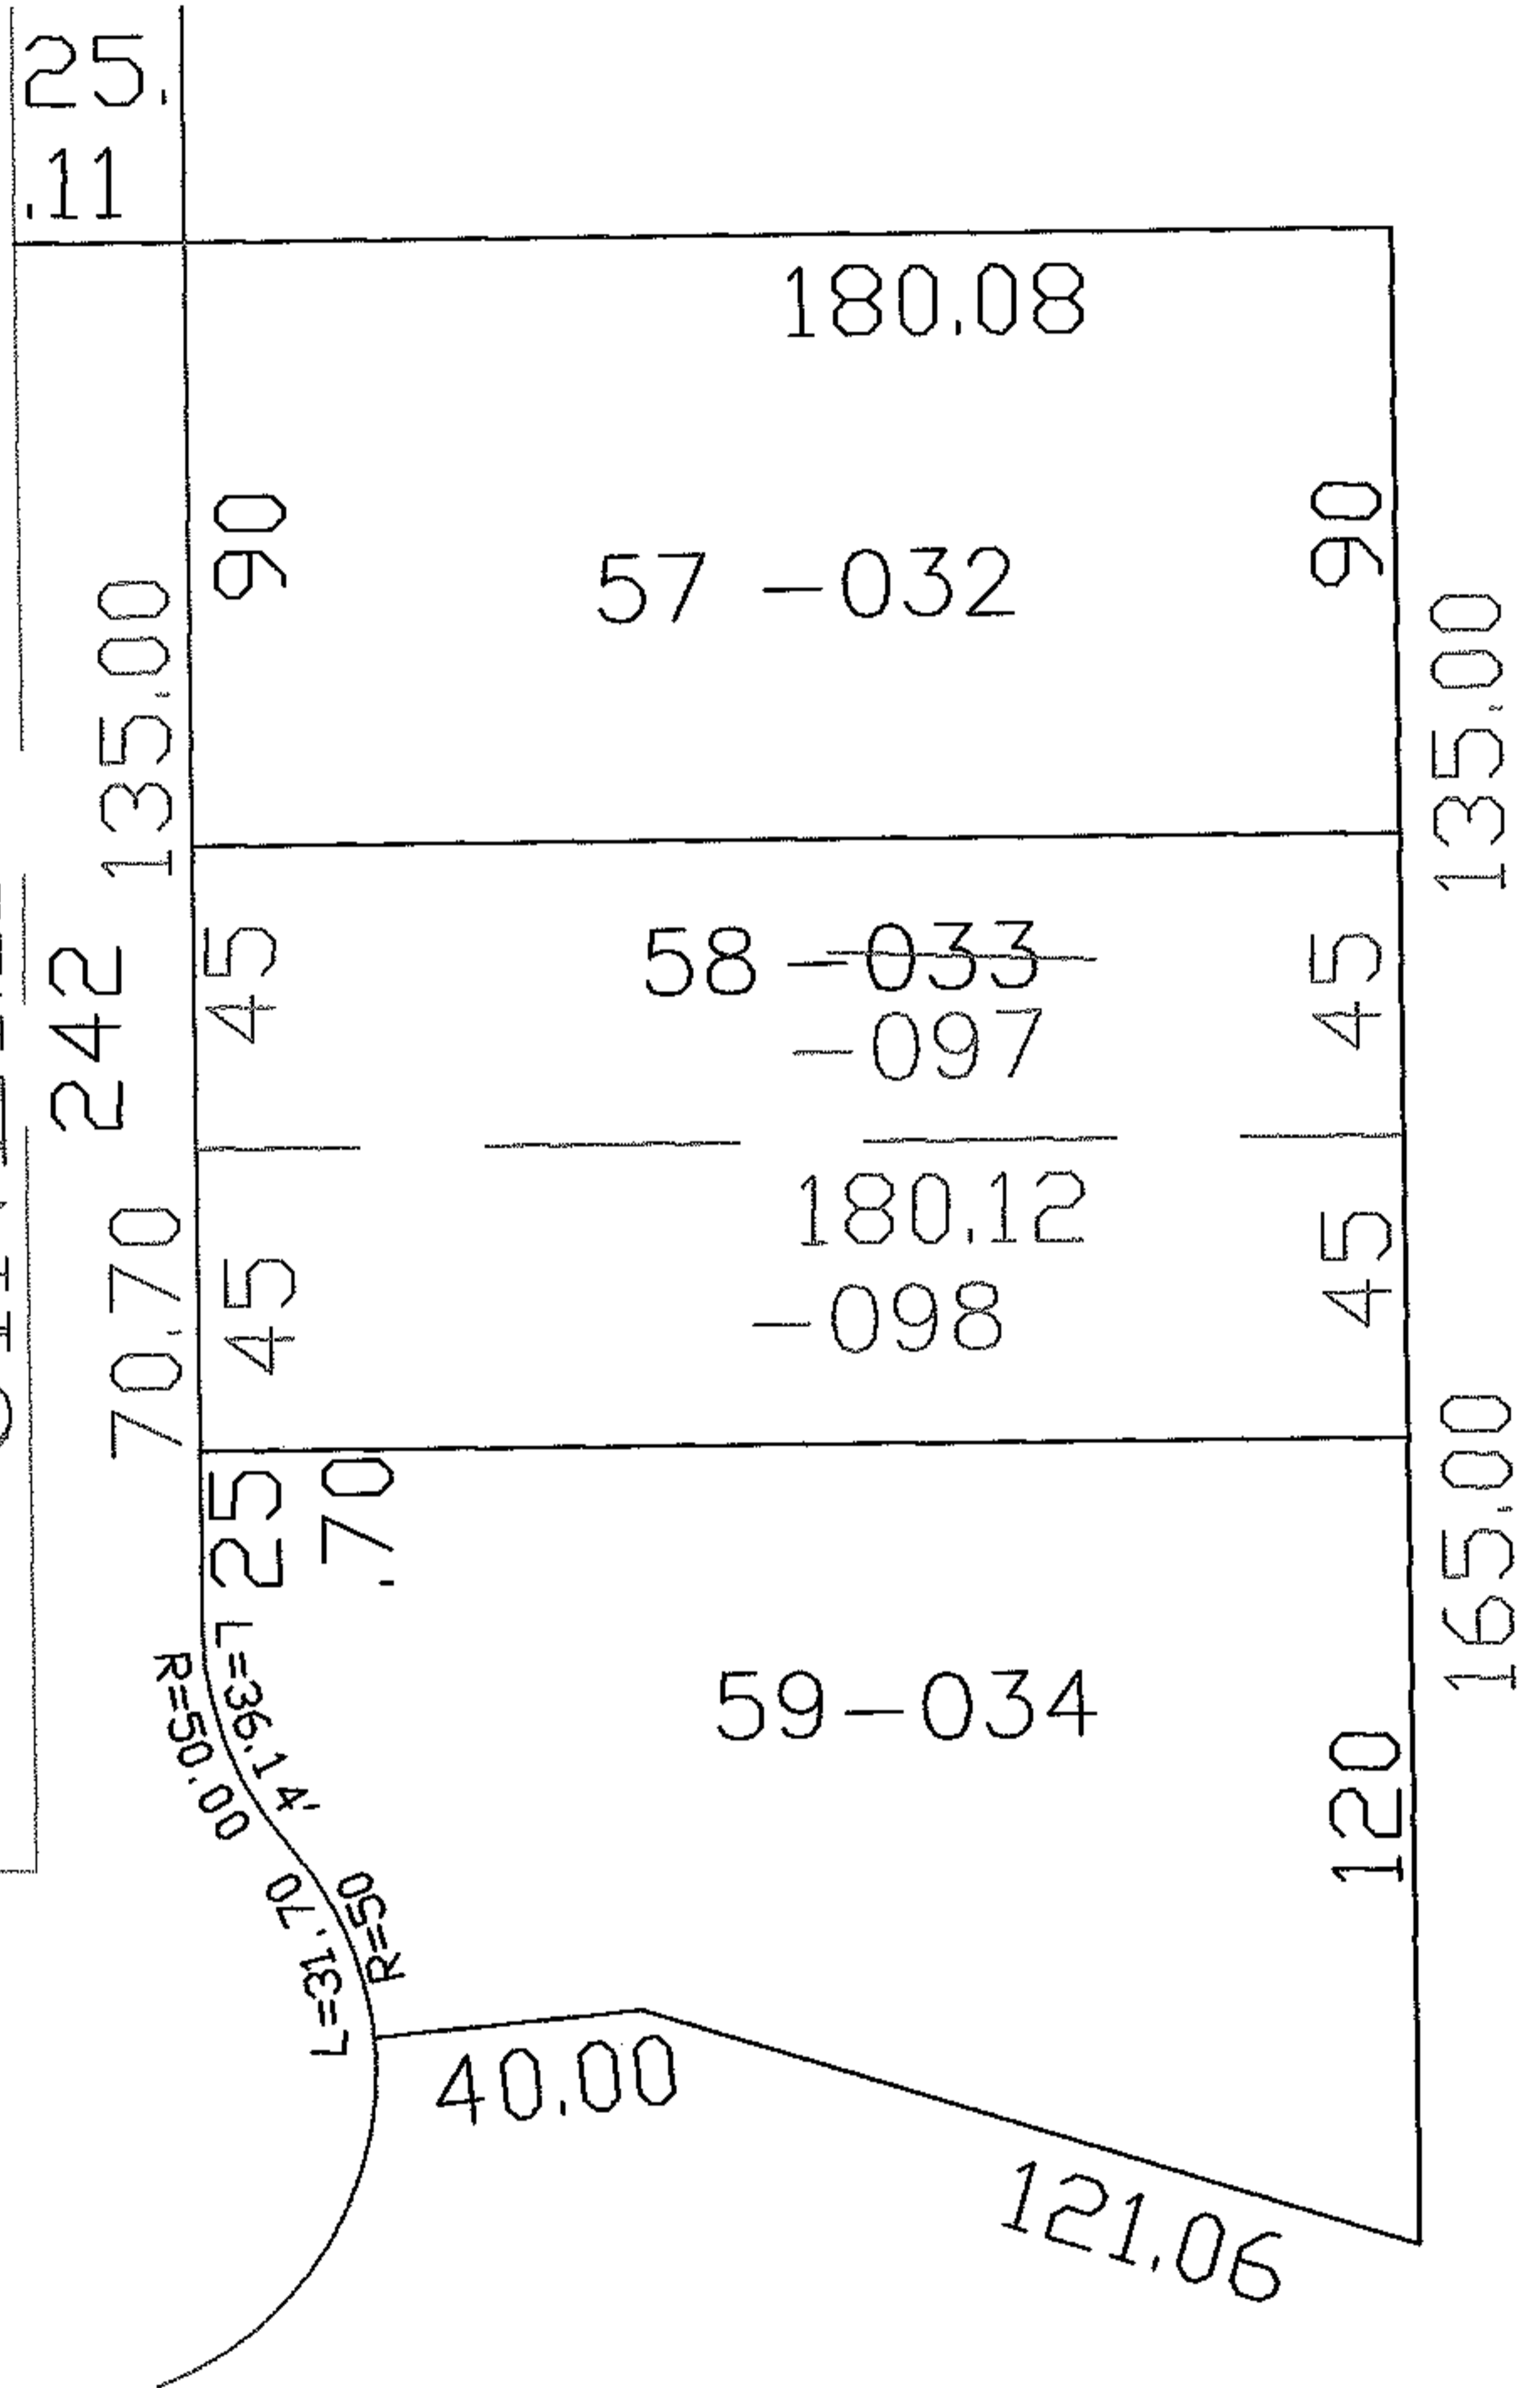

RASTER

PARENT PARCEL: 01-00-002-101-033

CHILD PARCEL: 01-00-002-101-097, -098

STARTING POINT: CENTERLINE OF FORD LN & CINEMA CT

07-02419

CINEMA CT

FORD LN

SPLITS/DEEDS PROCESSED

LORAIN COUNTY TAX MAP DEPARTMENT  
226 MIDDLE AVE. ELYRIA, OHIO

SURVEYED BY: JOHN E DAMM

CLOSURE: 0.00 : 10.000

MAP PAGE(S): 01-00-002-A

APPROVED BY: JAH DATE: 7-11-07

SCALE: 1" = 100 PRIOR INSTRUMENT: DV 449/661