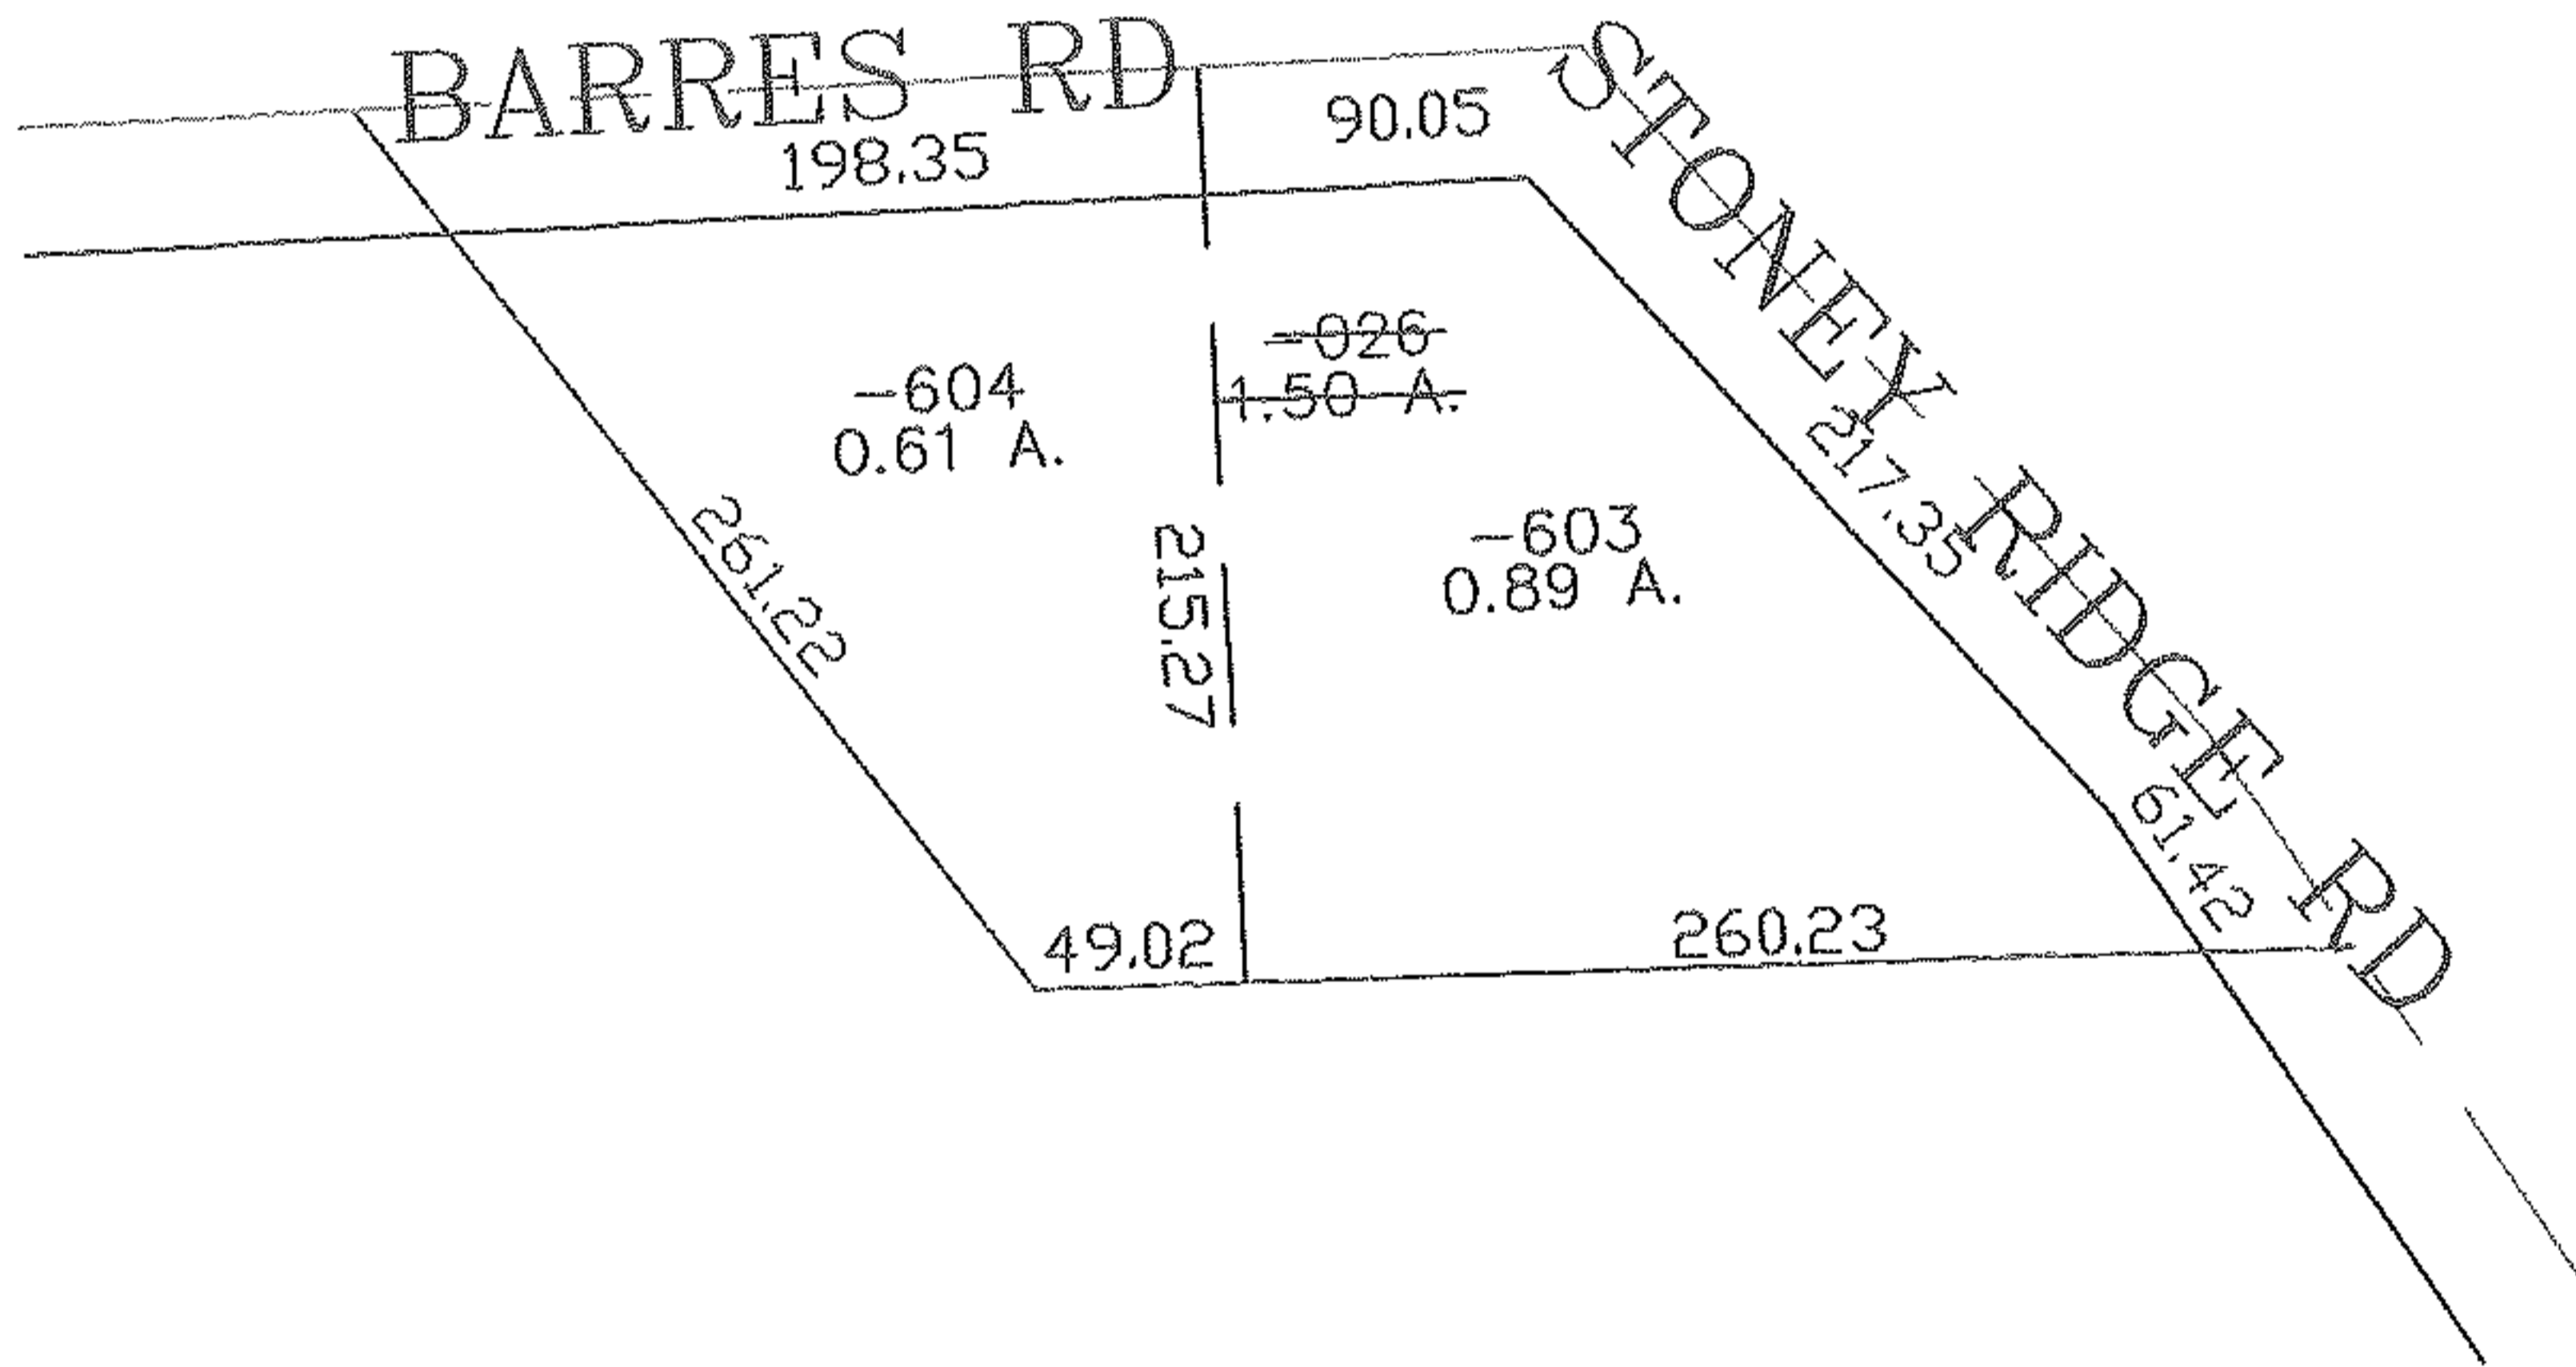

RASTER

07-02404

PARENT PARCEL: 07-00-032-000-026

CHILD PARCEL: 07-00-032-000-453, 454

STARTING POINT: CENTERLINE OF BARRES RD & STONEY RIDGE RD

SPLITS/DEEDS PROCESSED

LORAIN COUNTY TAX MAP DEPARTMENT
226 MIDDLE AVE. ELYRIA, OHIO

SURVEYED BY: CHRISTOPHER HIRZEL

CLOSURE: 0.00 : 10.000

MAP PAGE(S): 07-00-032-B

APPROVED BY: JAH DATE: 6-20-07

SCALE: 1" = 100 PRIOR INSTRUMENT: 20040024921