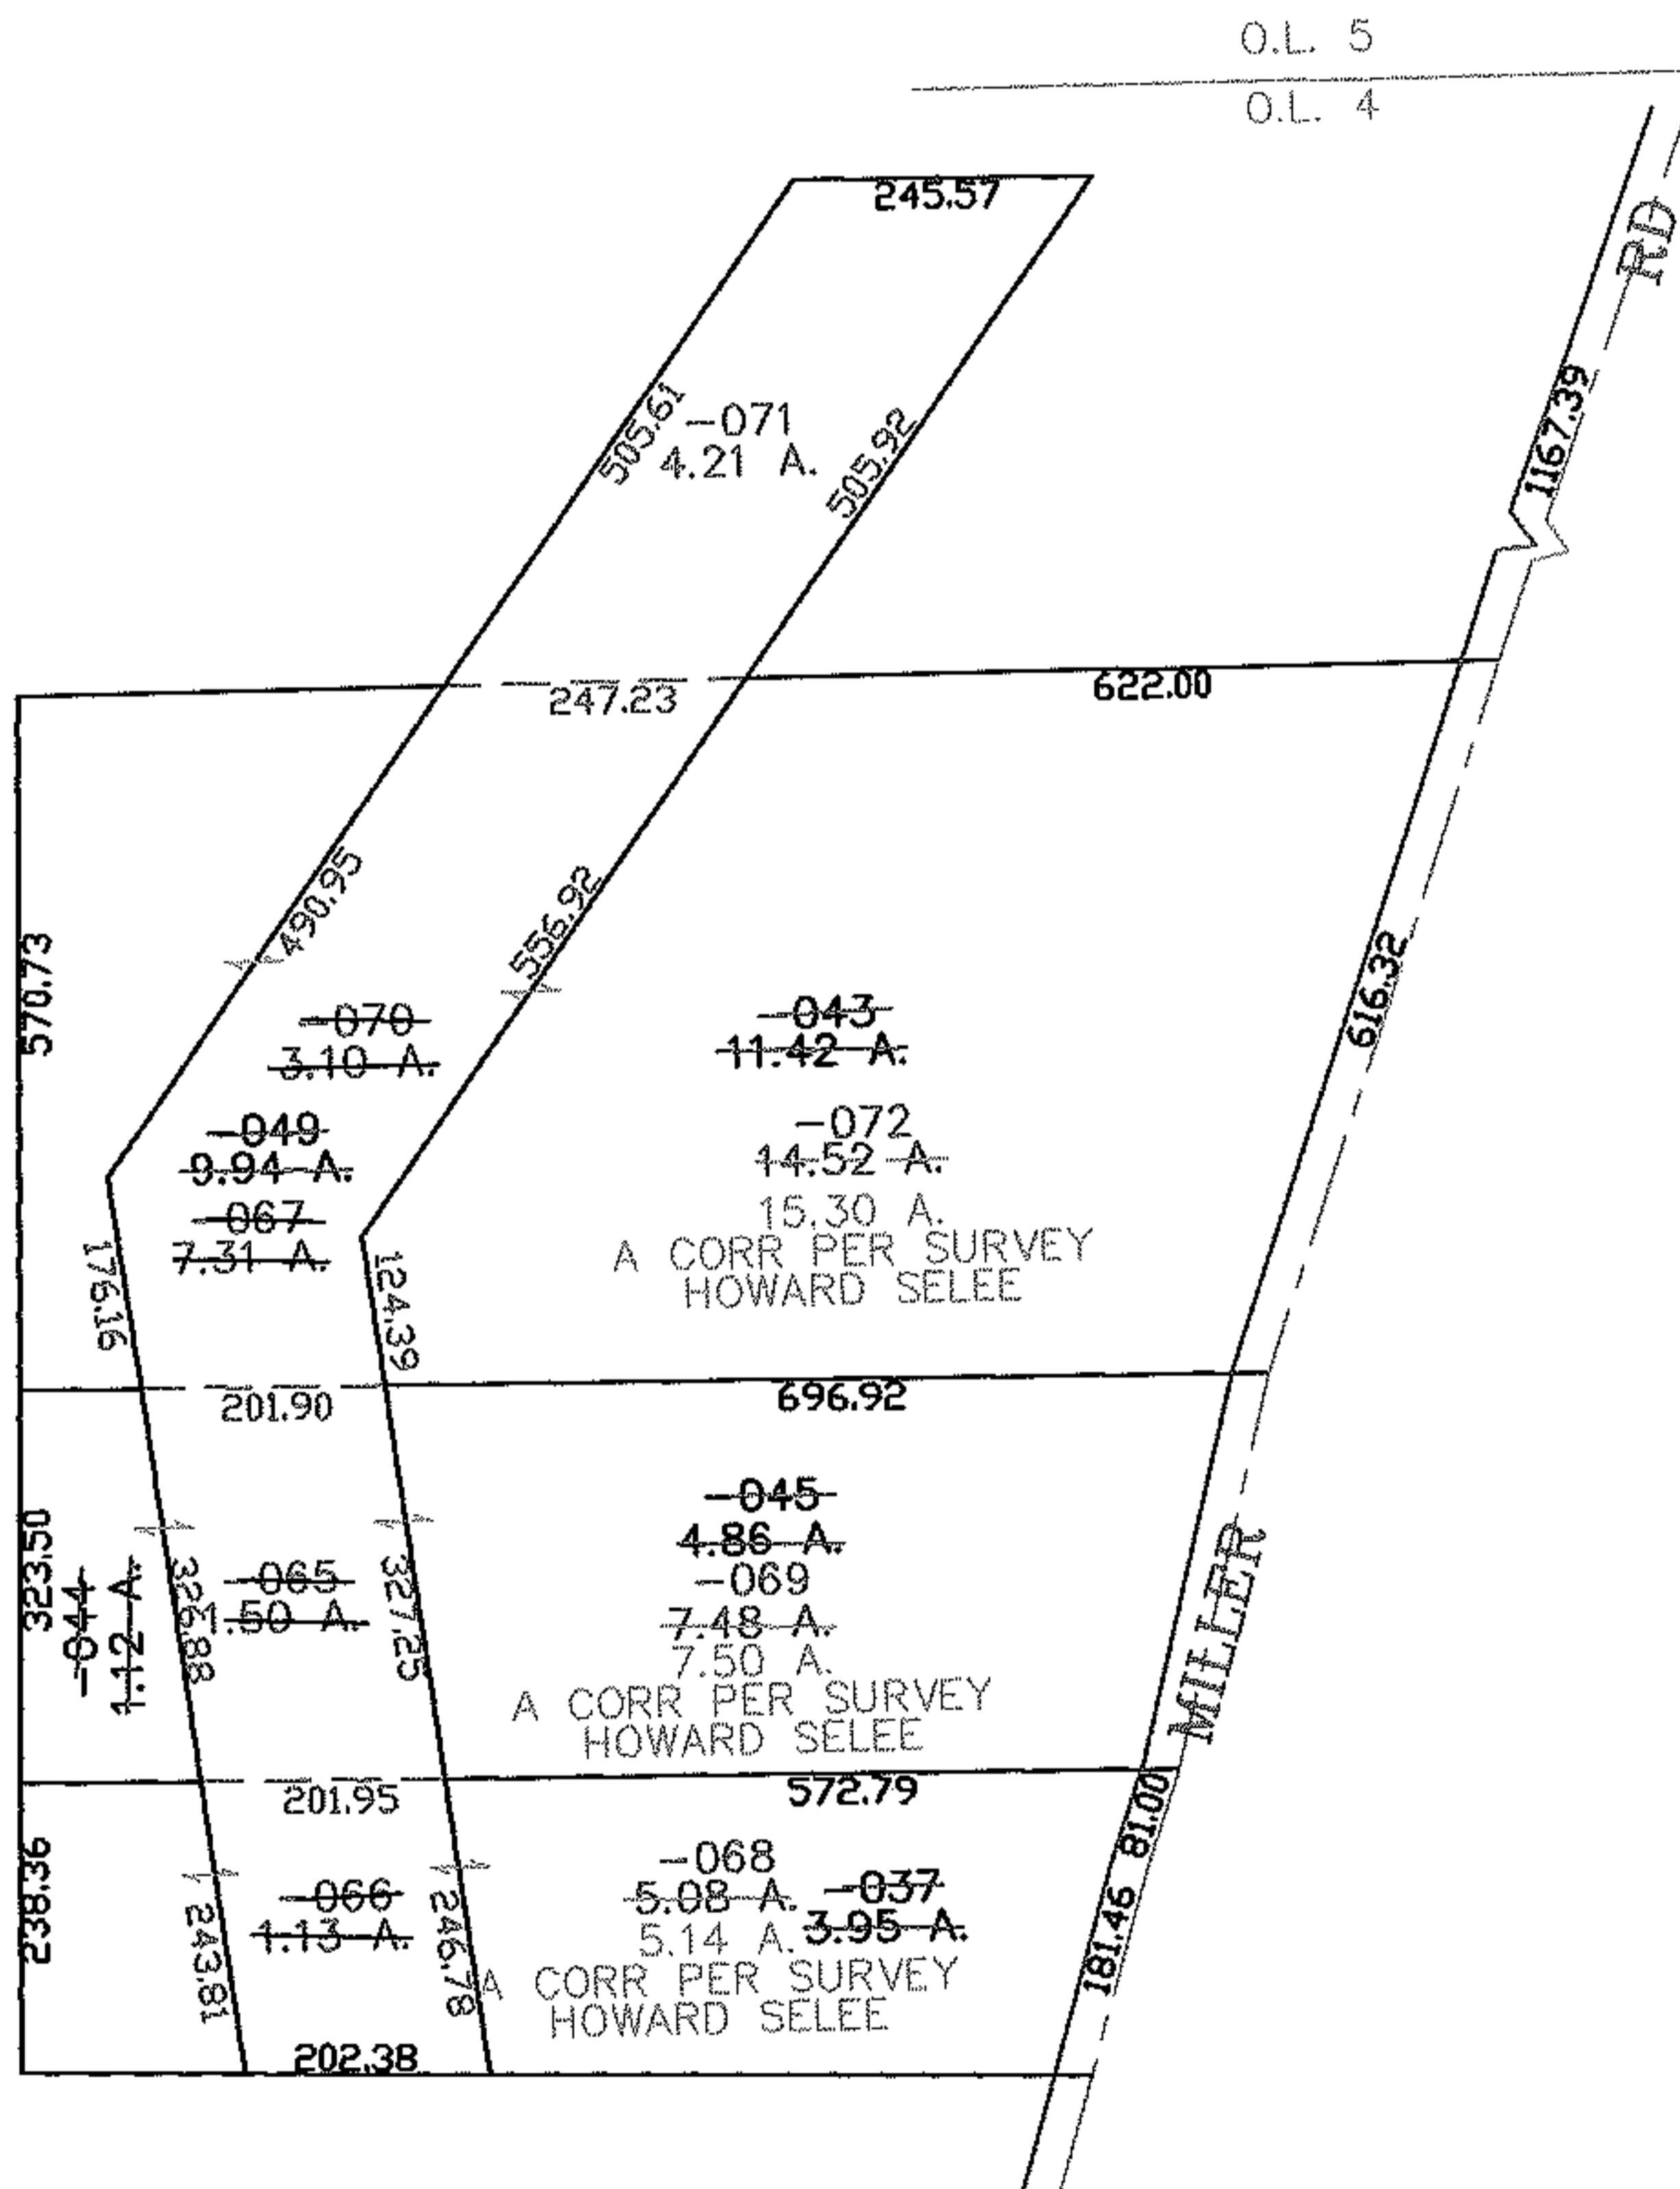

MASTER

PARENT PARCEL: 04-00-004-101-049, -037, -045, -043

CHILD PARCEL: 04-00-004-101-065 THRU -072

STARTING POINT: CENTERLINE OF MILLER RD & O.L. 4

07-02400

SPLITS/DEEDS PROCESSED

LORAIN COUNTY TAX MAP DEPARTMENT
226 MIDDLE AVE. ELYRIA, OHIO

SURVEYED BY: HOWARD SELEE
 CLOSURE: 0.00 : 10.000
 MAP PAGE(S): 04-00-004-A
 APPROVED BY: JAH DATE: 8-7-07
 SCALE: 1" = 300 PRIOR INSTRUMENT: DV 959/249