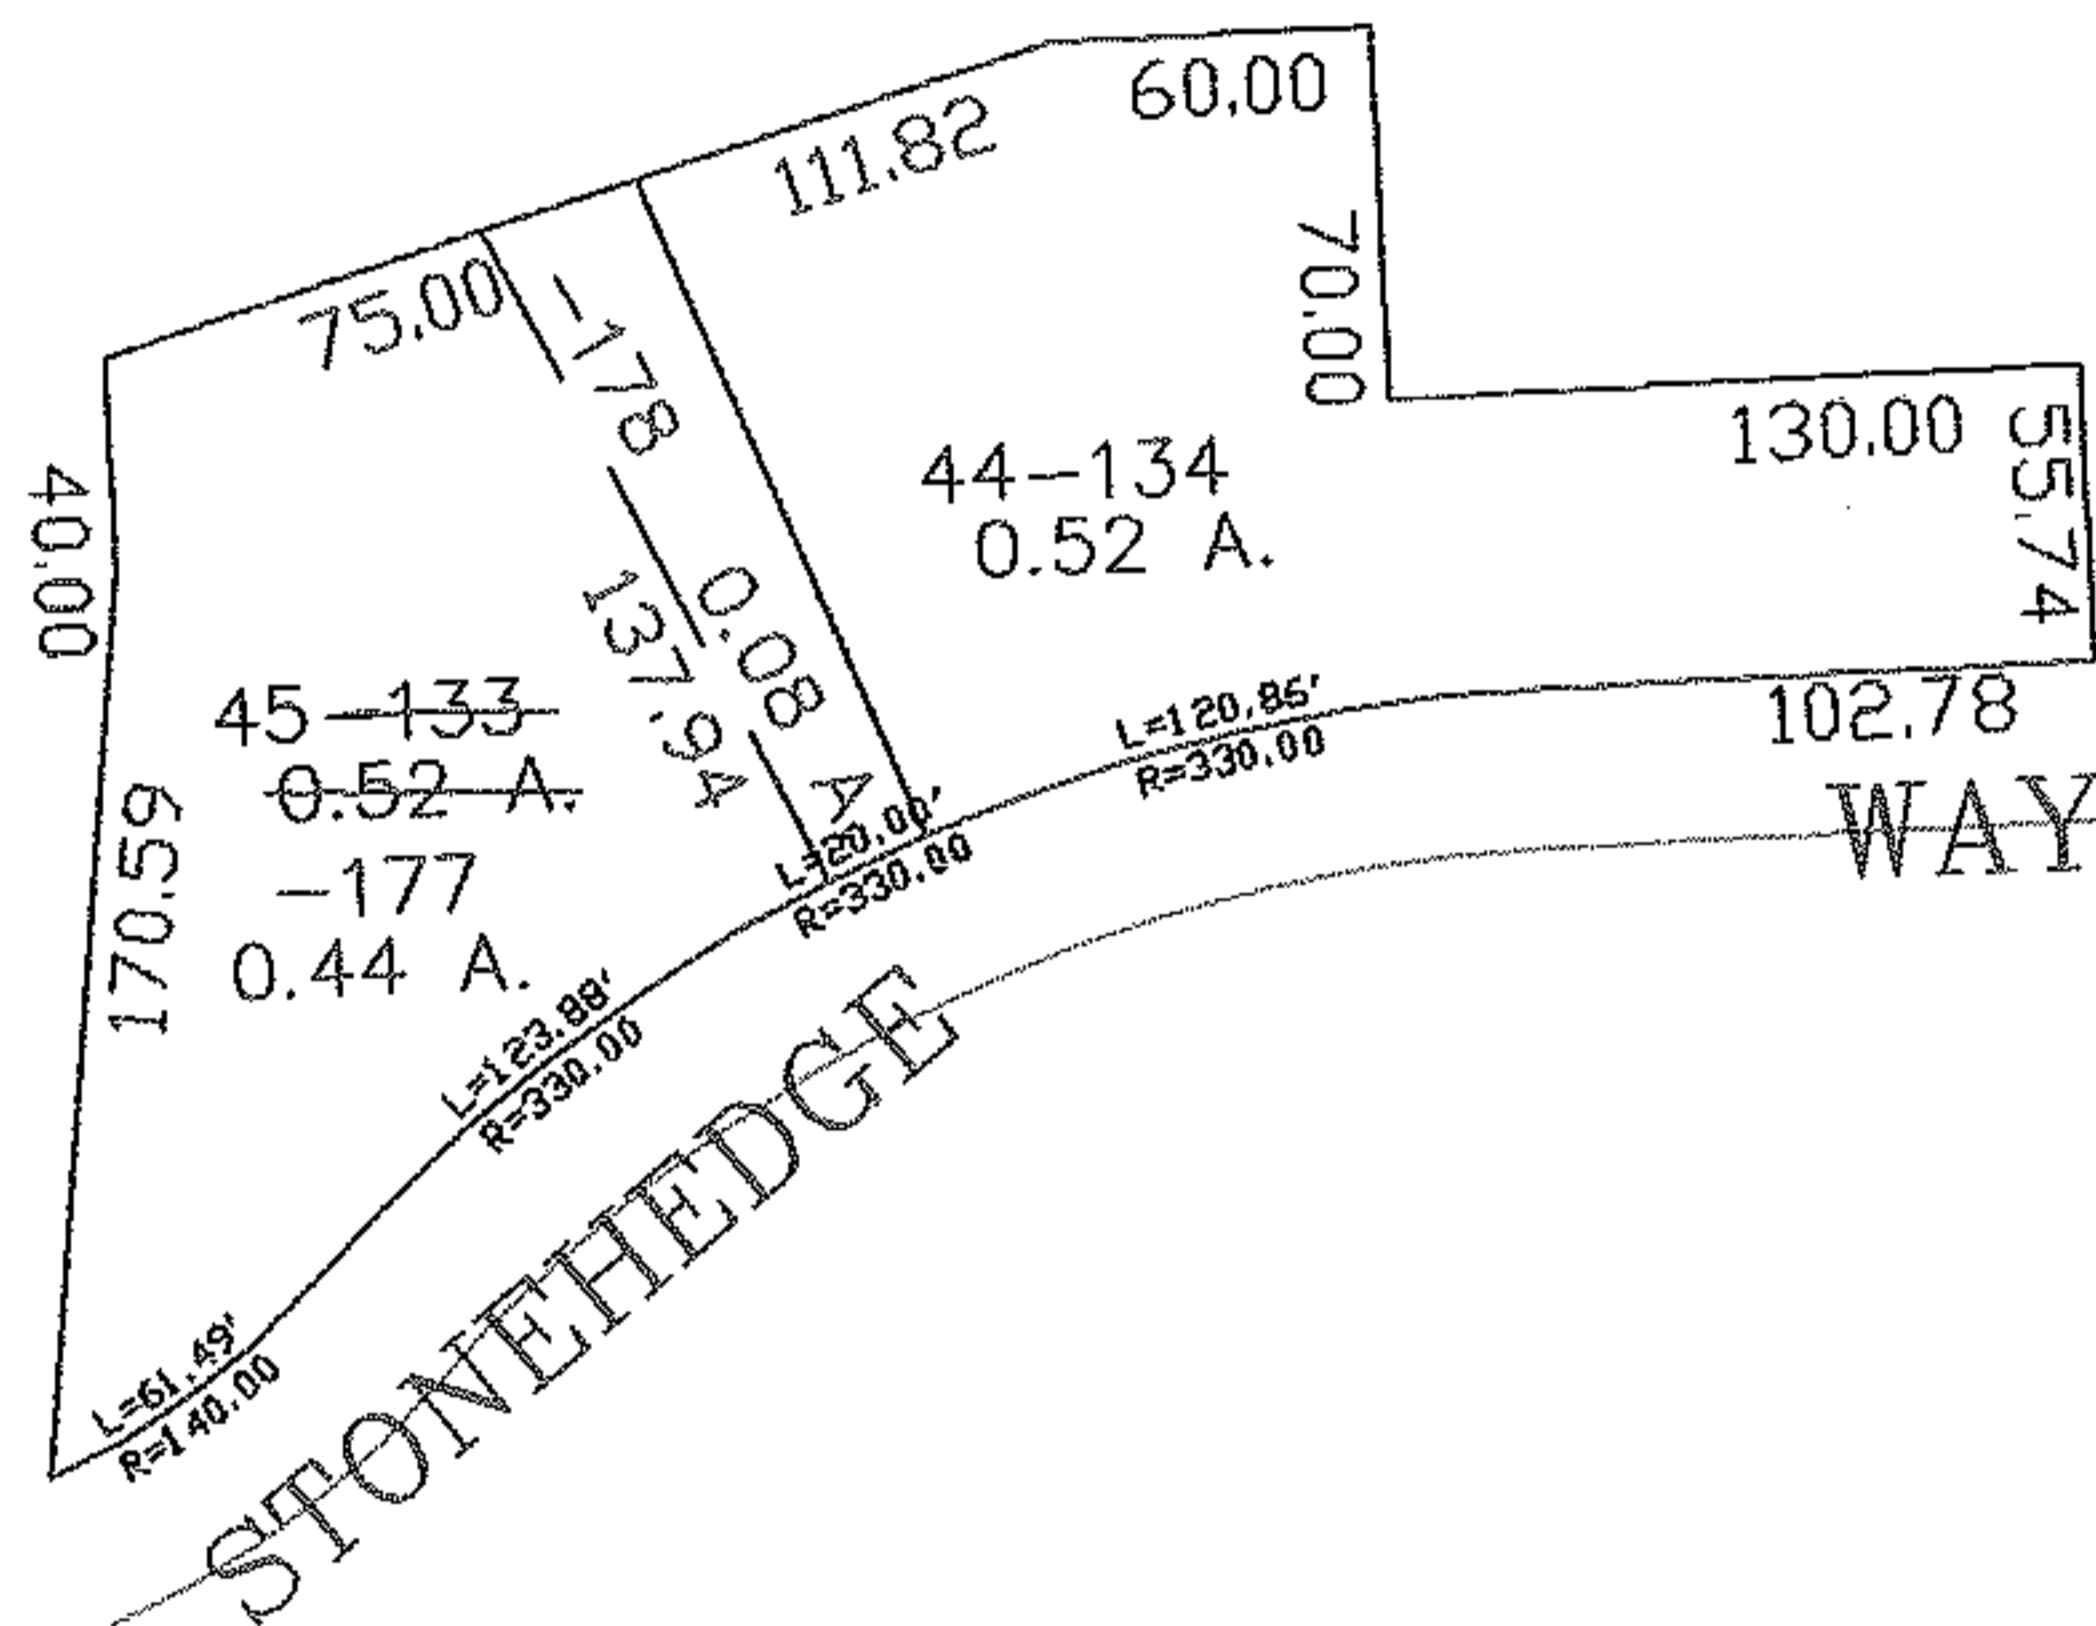

PARENT PARCEL: 05-00-016-101-133

CHILD PARCEL: 05-00-016-101-177, -178

STARTING POINT: SOUTHEAST CORNER OF S/L 46 IN KEMPTON WOODS EST

07-02399

SPLITS/DEEDS PROCESSED

LORAIN COUNTY TAX MAP DEPARTMENT
226 MIDDLE AVE. ELYRIA, OHIO

SURVEYED BY: JAMES ROOT

CLOSURE: 0.00 : 10.000

MAP PAGE(S): 05-00-016-A

APPROVED BY: JAH DATE: 6-18-07

SCALE: 1" = 100 PRIOR INSTRUMENT: 20010784457