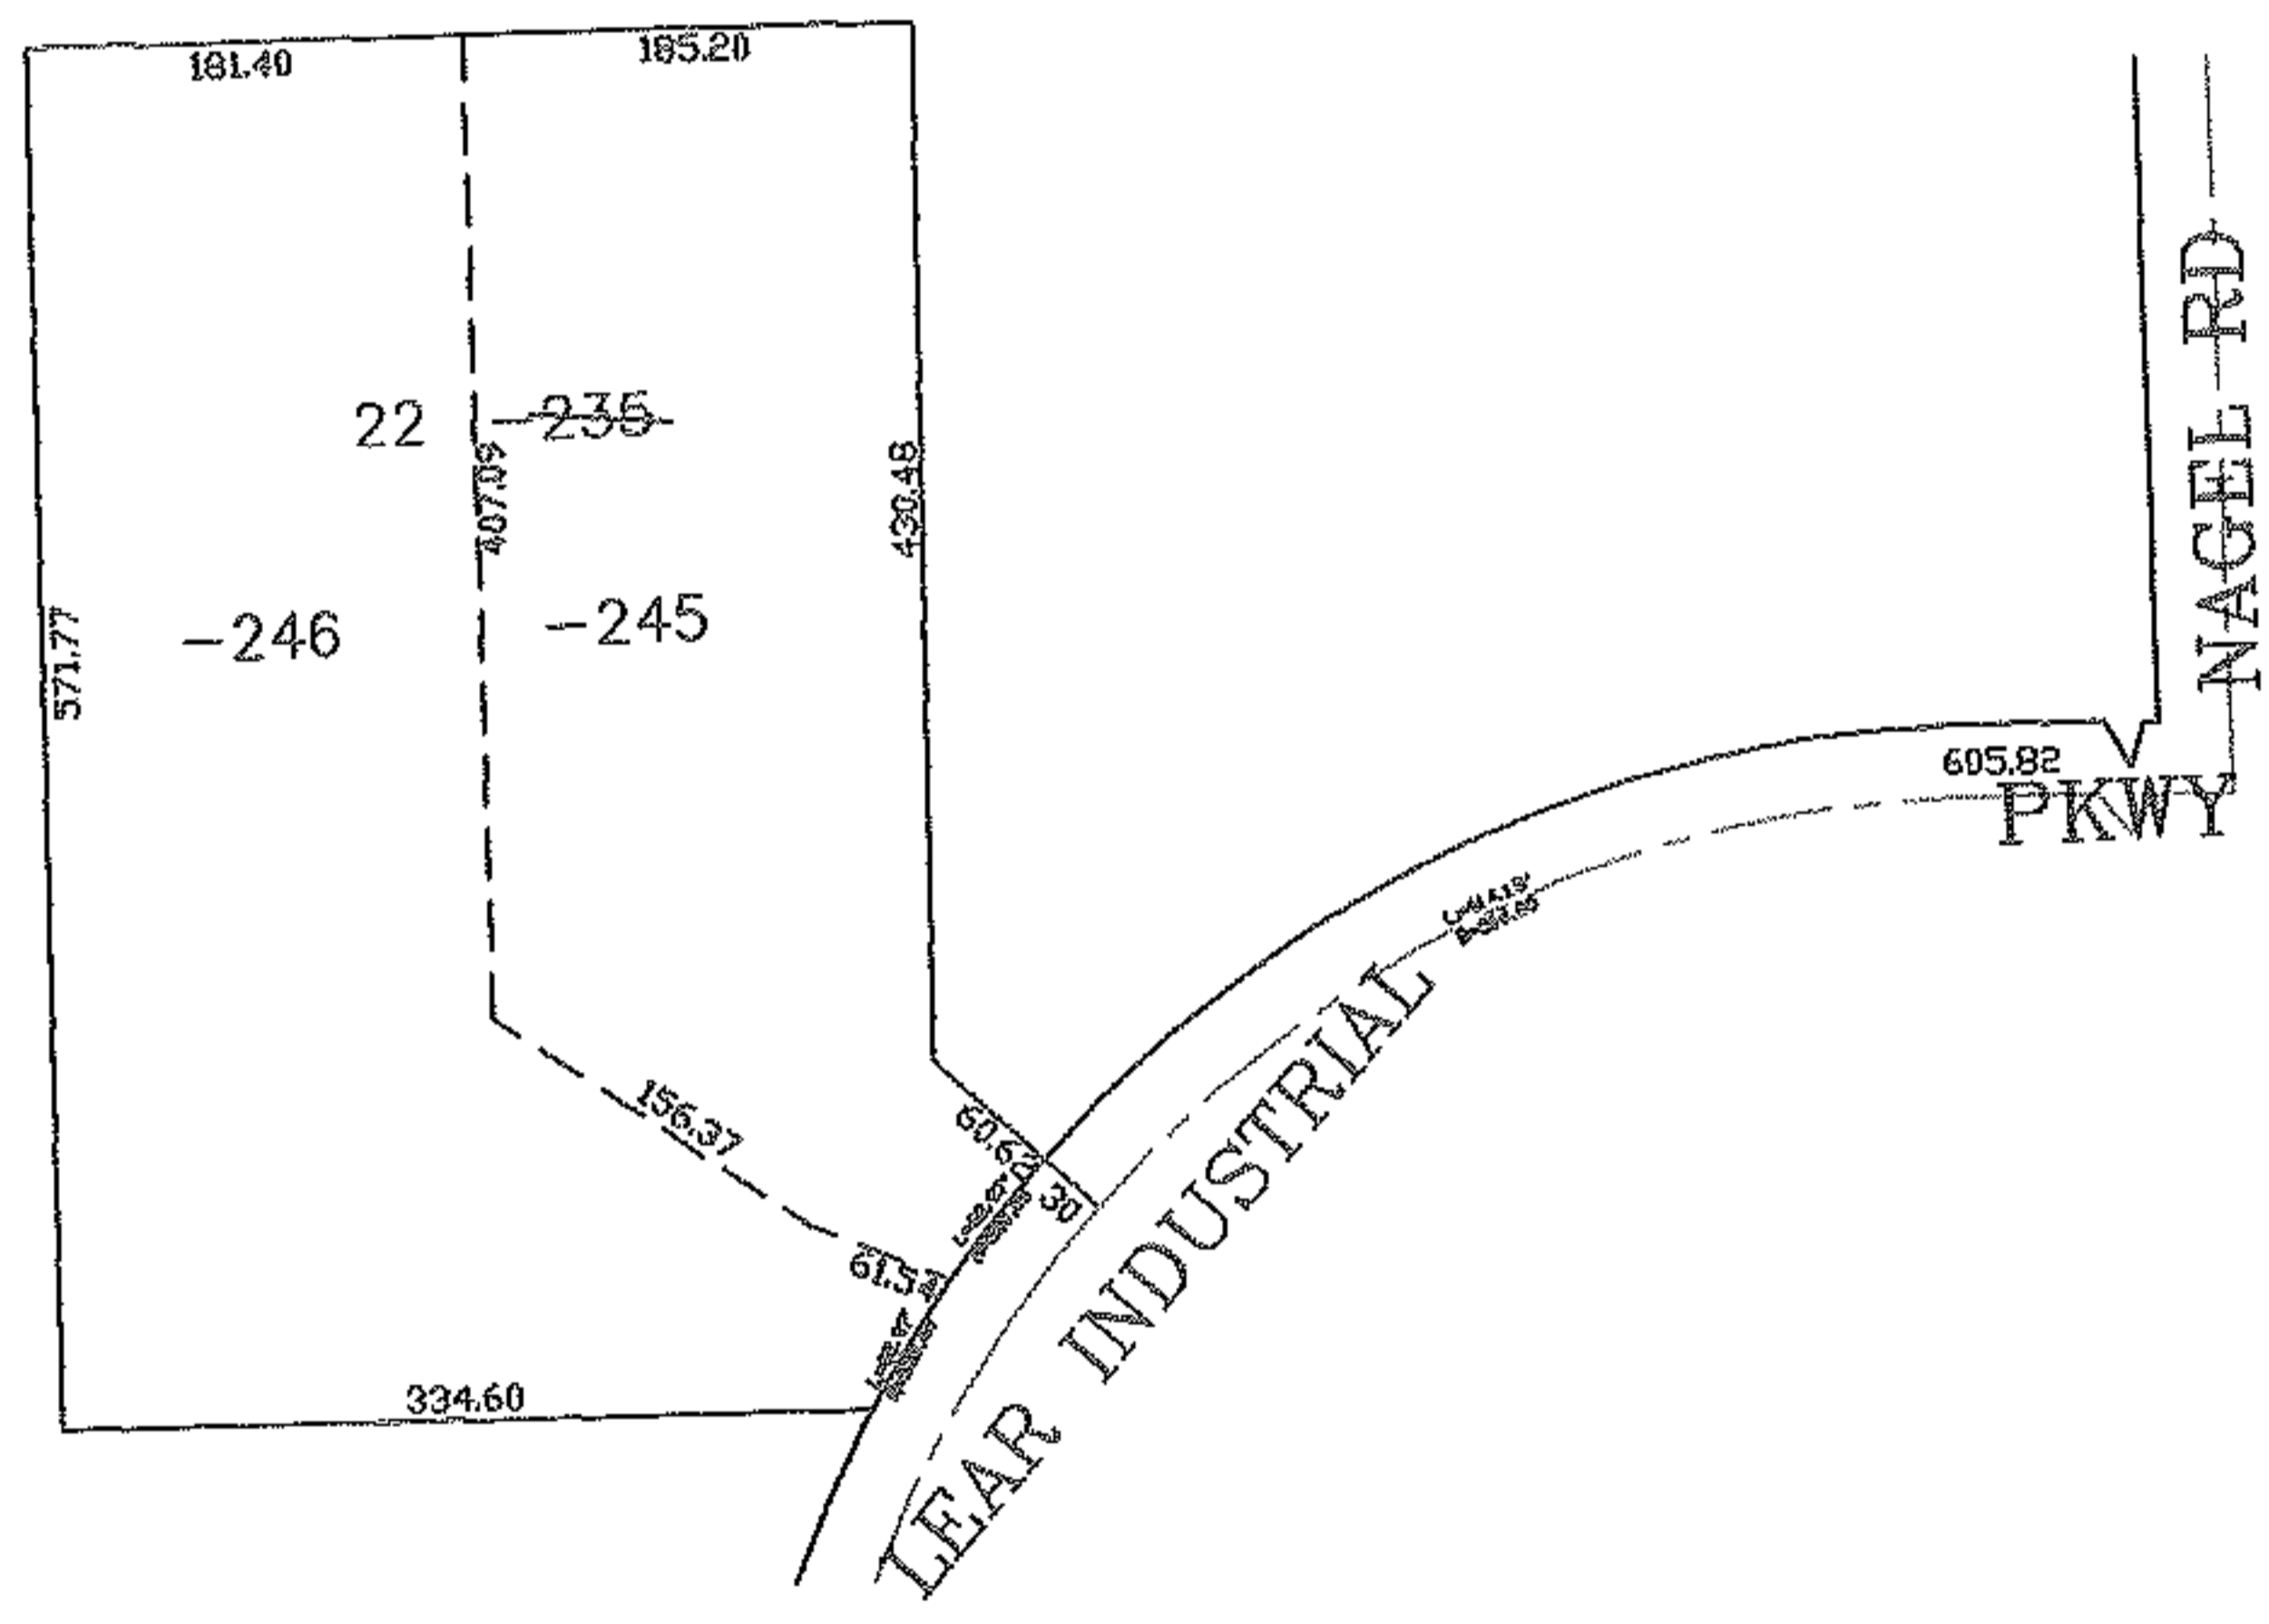

07-02394

PARENT PARCEL: 04-00-021-000-235

CHILD PARCEL: 04-00-021-000-245, -246

STARTING POINT: CENTERLINE OF LEAR INDUSTRIAL PKWY & NAGEL RD

SPLITS/DEEDS PROCESSED

LORAIN COUNTY TAX MAP DEPARTMENT
226 MIDDLE AVE. ELYRIA, OHIO

SURVEYED BY: MICHAEL SPELLACY
CLOSURE: 0.00 : 10.000
MAP PAGE(S): 04-00-021-D
APPROVED BY: JAH DATE: 6-11-07
SCALE: 1" = 200 PRIOR INSTRUMENT: 20060159809