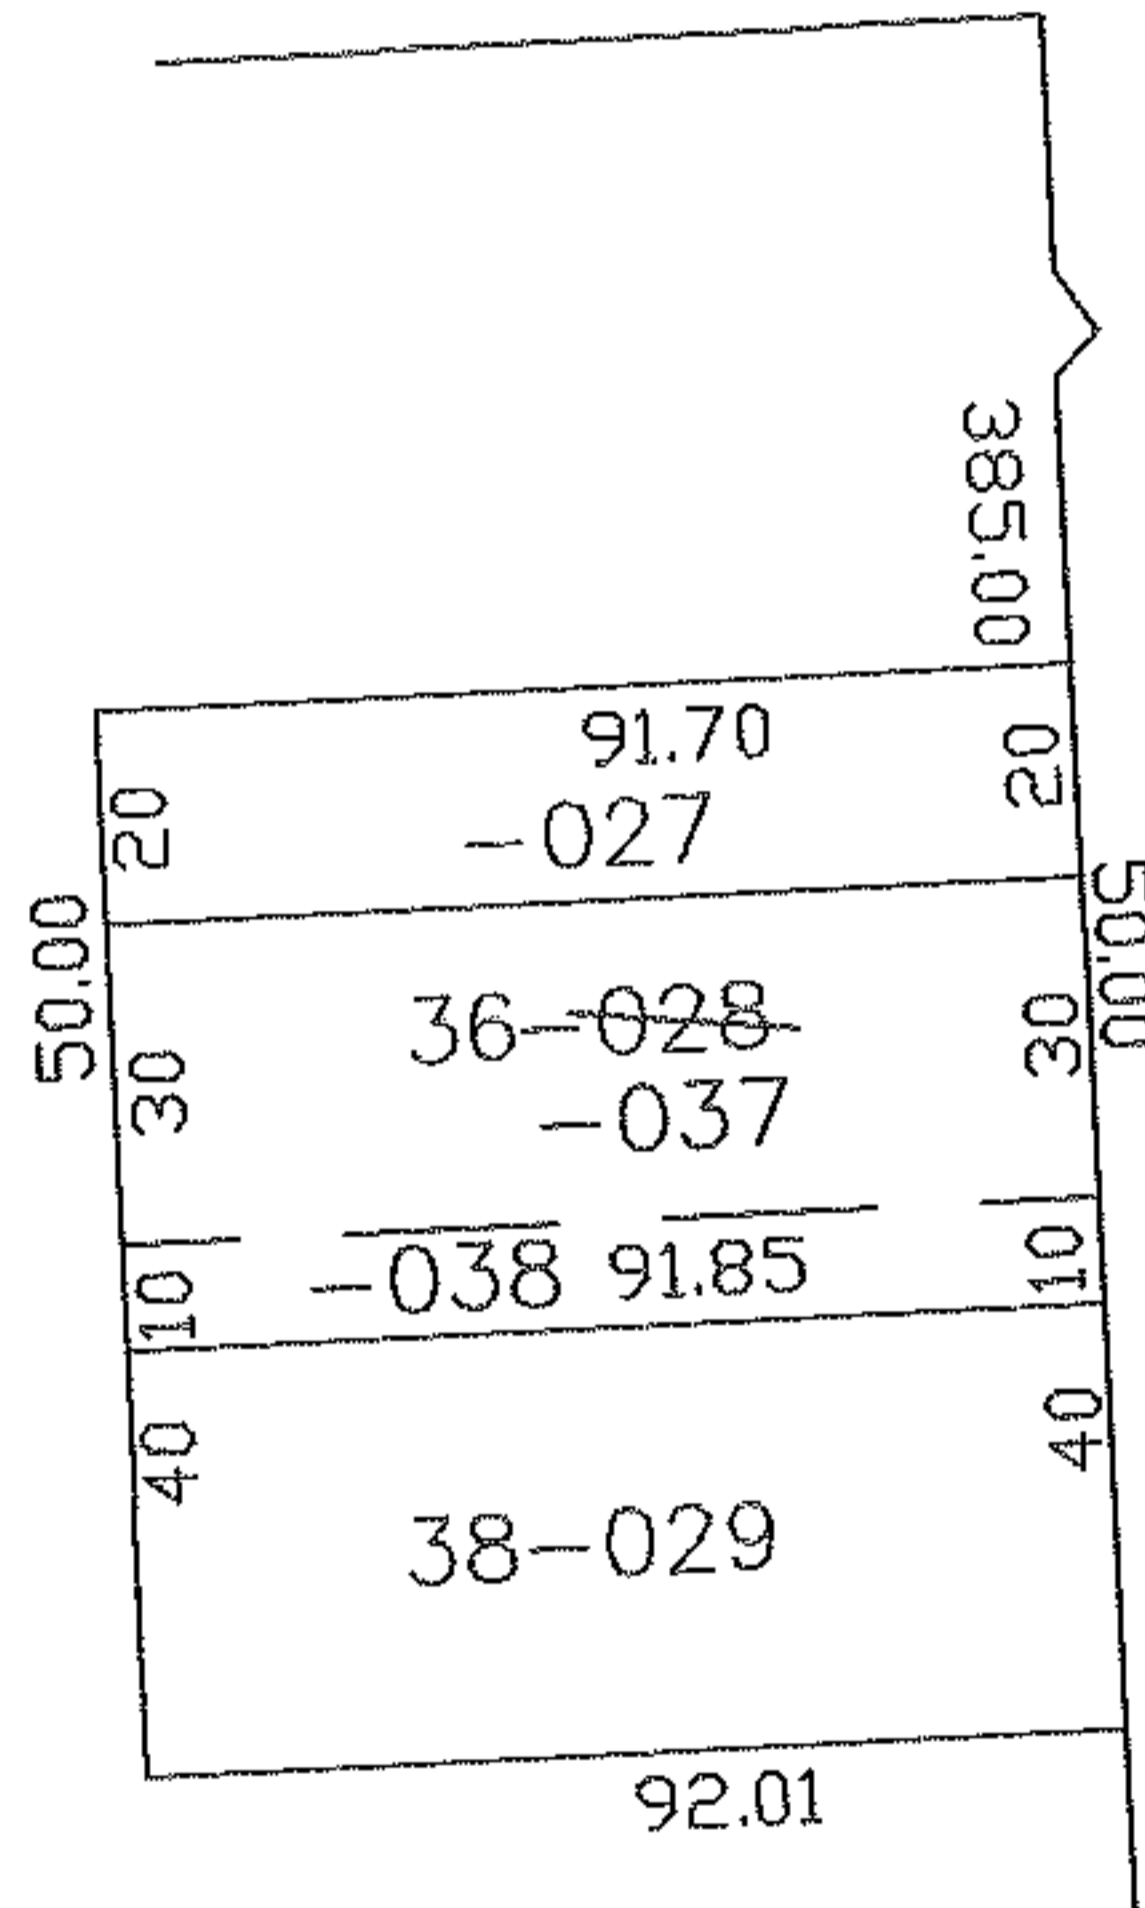

RASTER

07-02392

PARENT PARCEL: 04-00-030-125-028

CHILD PARCEL: 04-00-030-125-037, -038

STARTING POINT: SIDELINE OF CLIFTON DR & FOREST BLVD

CLIFTON DR

FOREST BLVD

SPLITS/DEEDS PROCESSED

LORAIN COUNTY TAX MAP DEPARTMENT
226 MIDDLE AVE. ELYRIA, OHIO

SURVEYED BY: DAVID ELWELL

CLOSURE: 0.00 : 10.000

MAP PAGE(S): 04-00-030-A

APPROVED BY: JAH DATE: 6-11-07

SCALE: 1" = 100 PRIOR INSTRUMENT: 20070196823