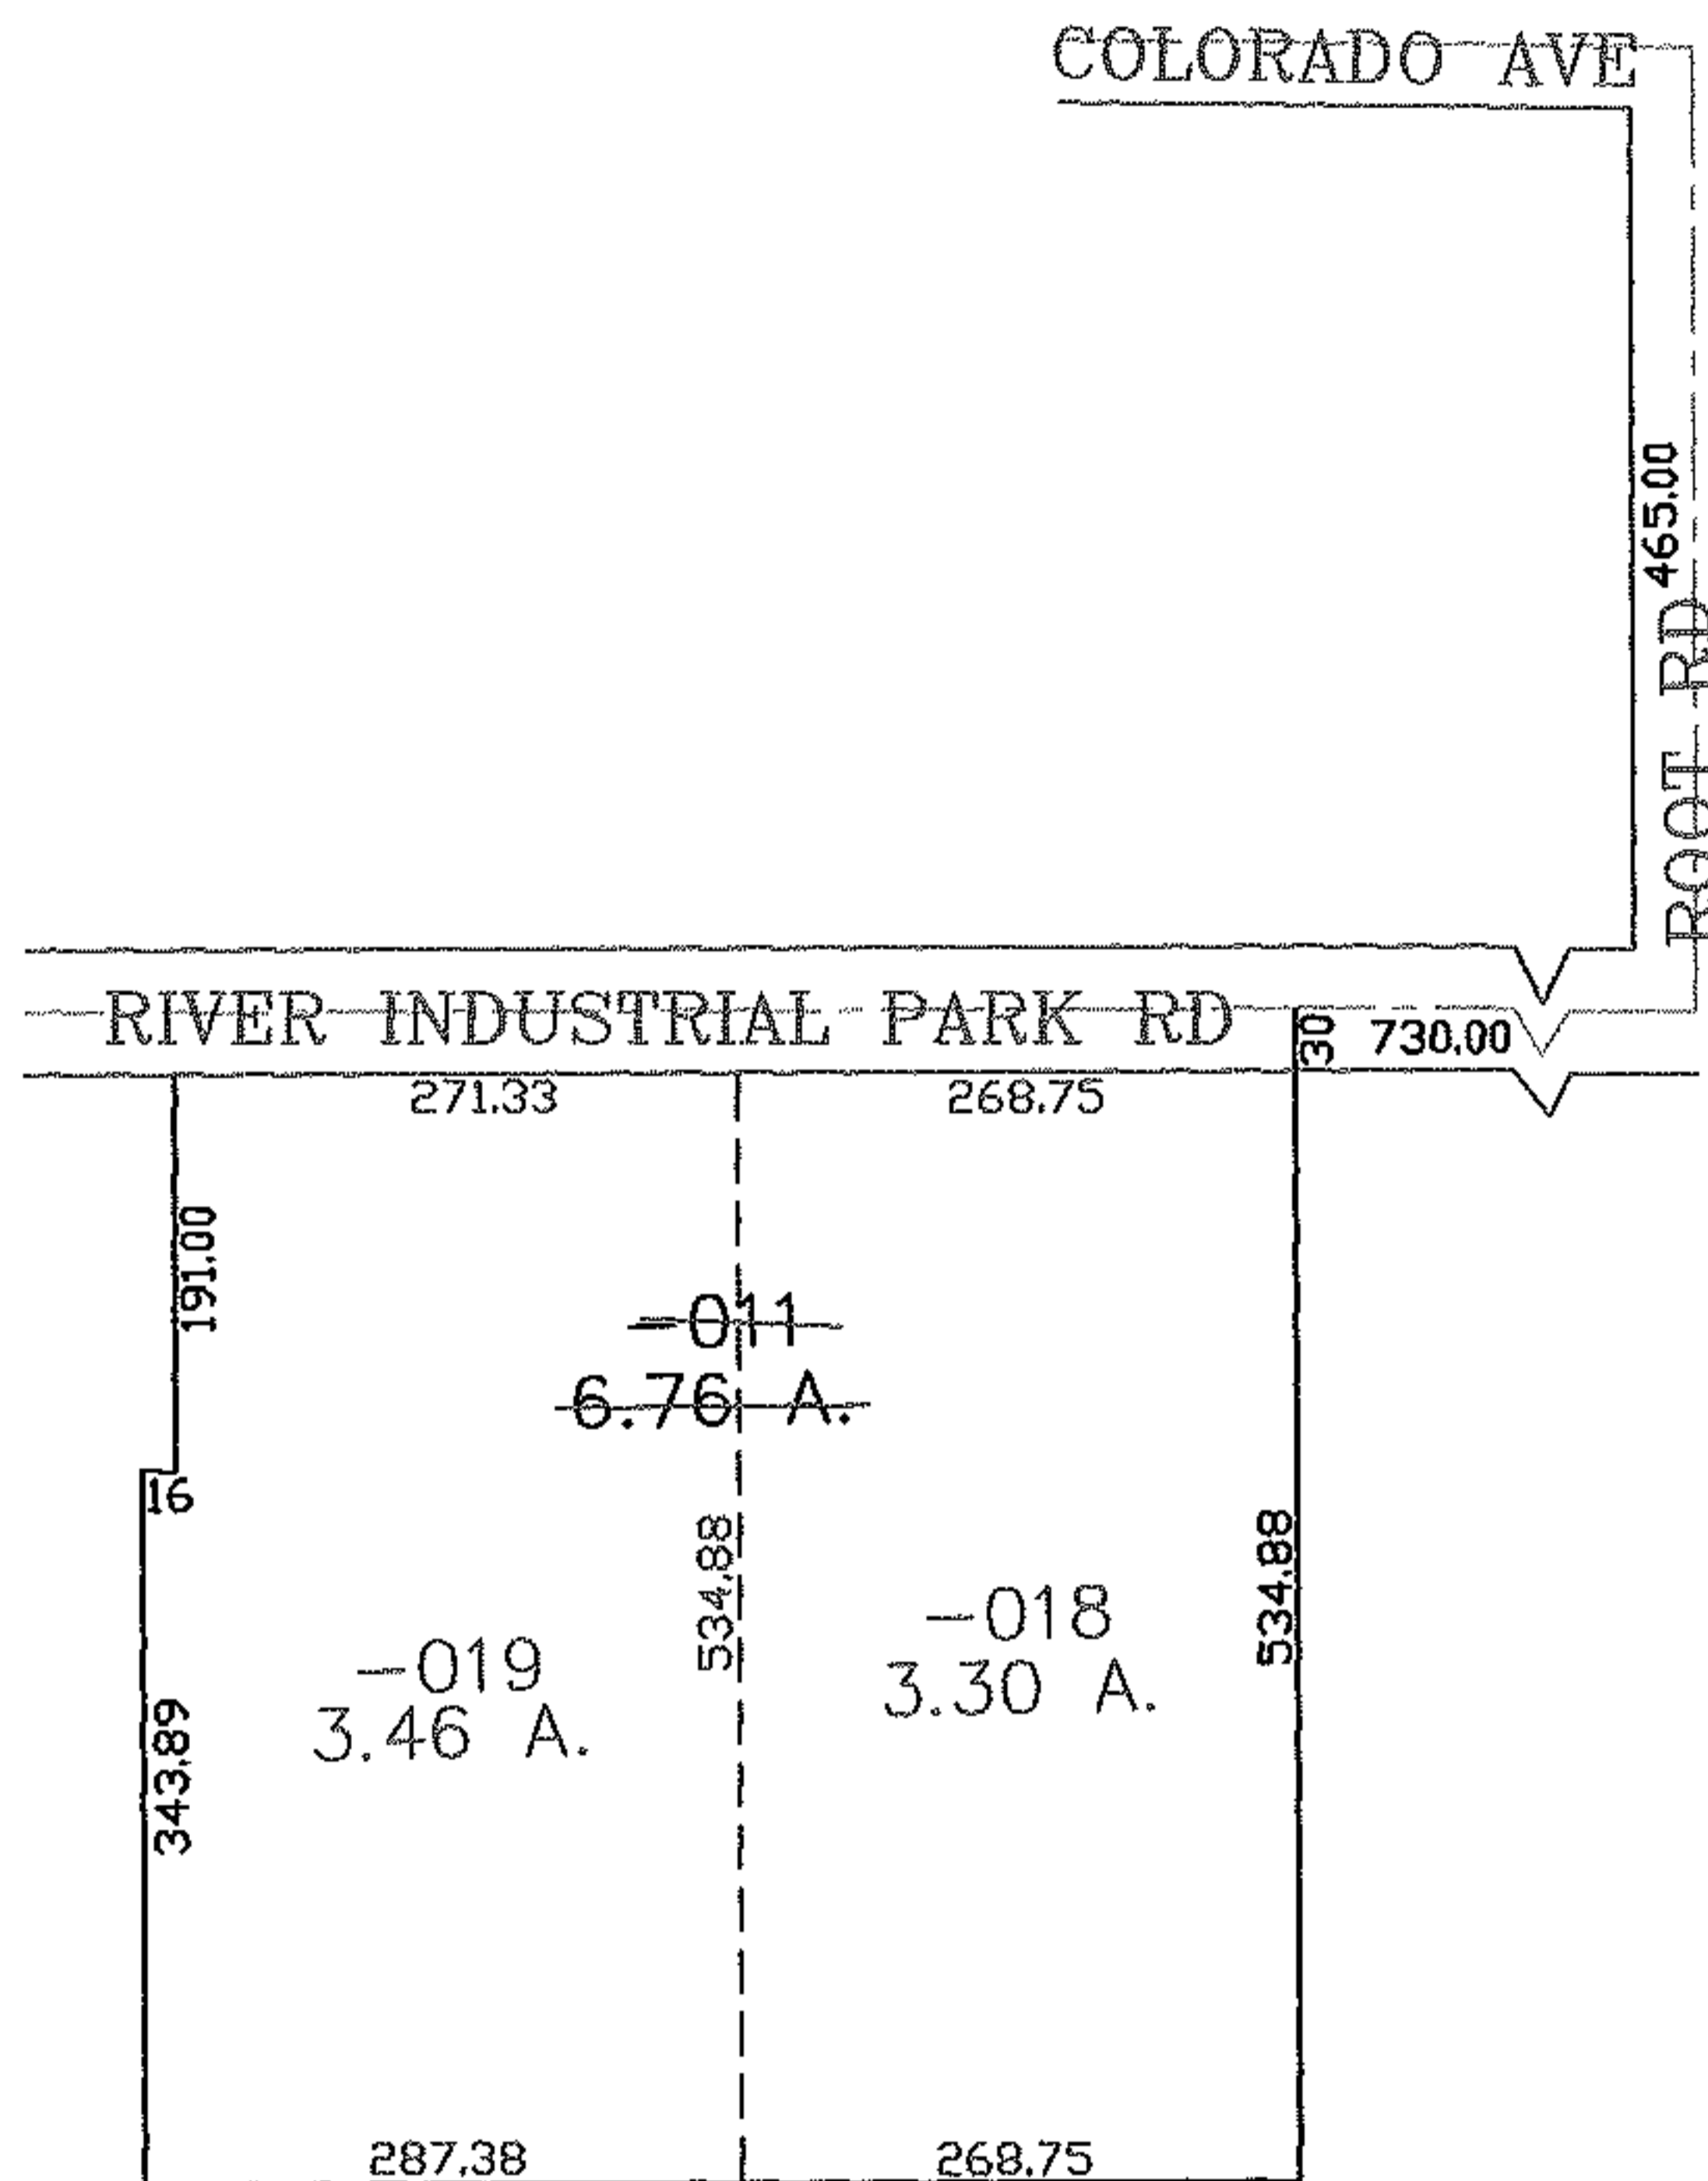

PARENT PARCEL: 03-00-057-112-011

CHILD PARCEL: 03-00-057-112-018, -019

STARTING POINT: CENTERLINE OF COLORADO AVE & ROOT RD

07-02382

**SPLITS/DEEDS PROCESSED**

LORAIN COUNTY TAX MAP DEPARTMENT  
226 MIDDLE AVE. ELYRIA, OHIO

SURVEYED BY: THOMAS SIMON

CLOSURE: 0.00 : 10,000

MAP PAGE(S): 03-00-057-B

APPROVED BY: JAH DATE: 5-31-07

SCALE: 1" = 200 PRIOR INSTRUMENT: PL VOL 62/13