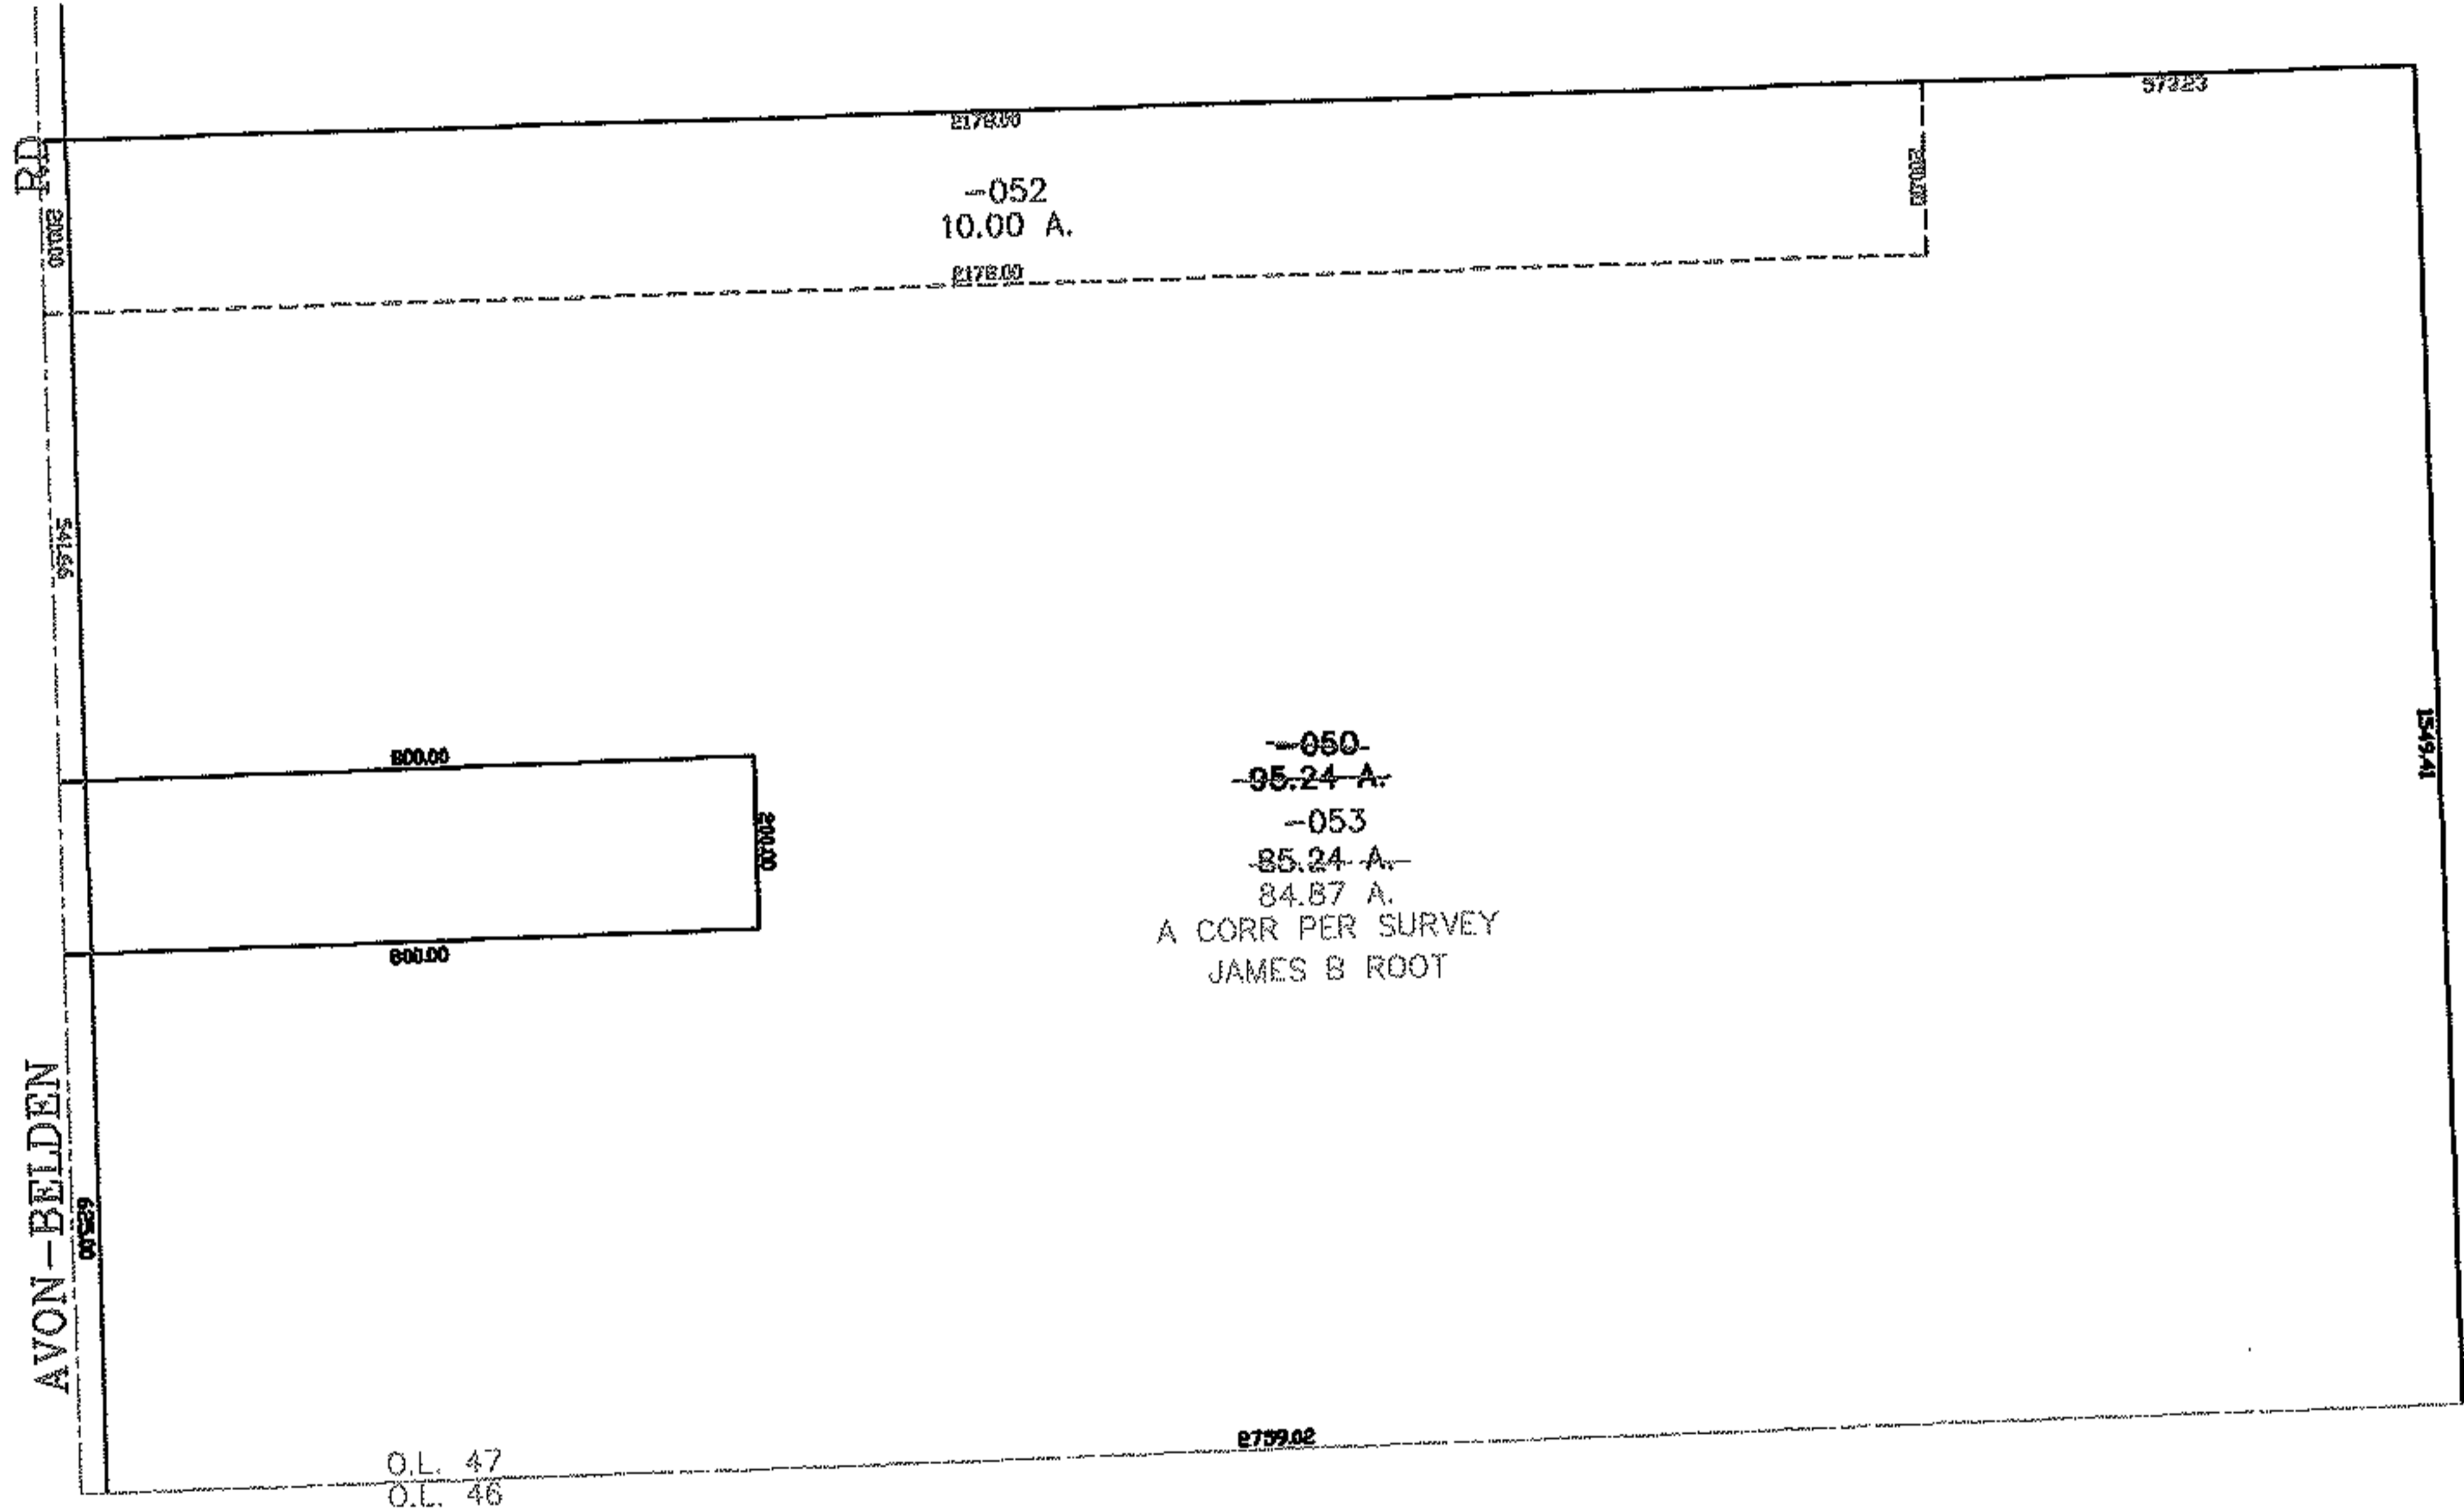

PARENT PARCEL: 11-00-047-000-050

CHILD PARCEL: 11-00-047-000-052, -053

STARTING POINT: CENTERLINE OF AVON BELDEN RD & O.L. 47

07-02381

SPLITS/DEEDS PROCESSED

LORAIN COUNTY TAX MAP DEPARTMENT
226 MIDDLE AVE. ELYRIA, OHIO

SURVEYED BY: JAMES B ROOT

CLOSURE: 0.00 : 10.000

MAP PAGE(S): 11-00-047-B

APPROVED BY: JAH DATE: 5-29-07

SCALE: 1" = 400 PRIOR INSTRUMENT: 2003090555B