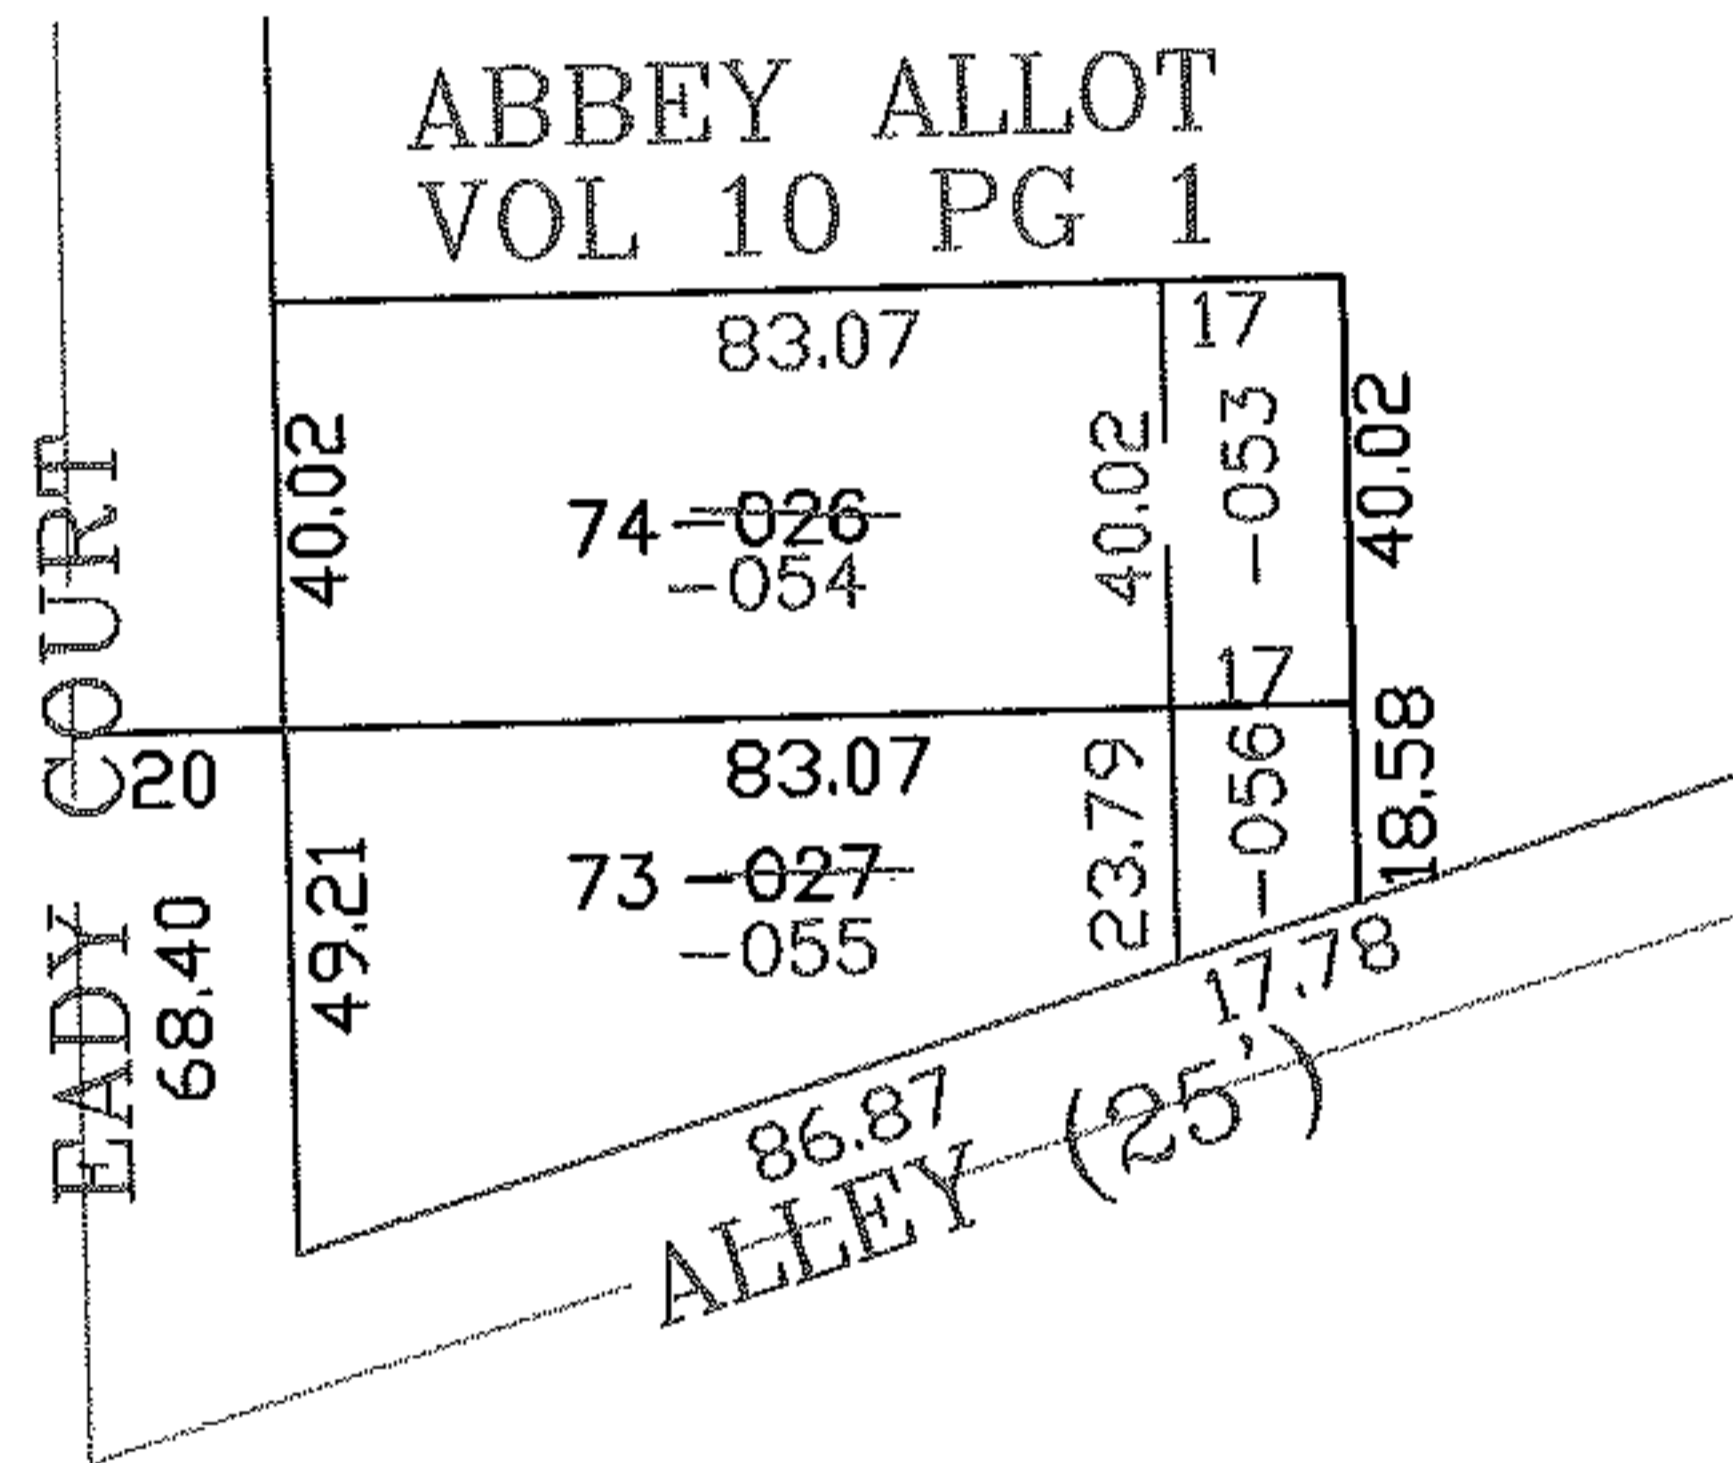

PARENT PARCEL: 06-25-012-102-026, -027  
CHILD PARCEL: 06-25-012-102-053 THRU -056  
STARTING POINT: CENTERLINE OF AN ALLEY AND EADY COURT

07-02376

SPLITS/DEEDS PROCESSED

LORAIN COUNTY TAX MAP DEPARTMENT  
226 MIDDLE AVE. ELYRIA, OHIO

SURVEYED BY: THOMAS SIMON  
CLOSURE: 0.00 : 10.000  
MAP PAGE(S): 6-106  
APPROVED BY: JAH DATE: 5-23-07  
SCALE: 1" = 100' PRIOR INSTRUMENT: PL VOL 10/1