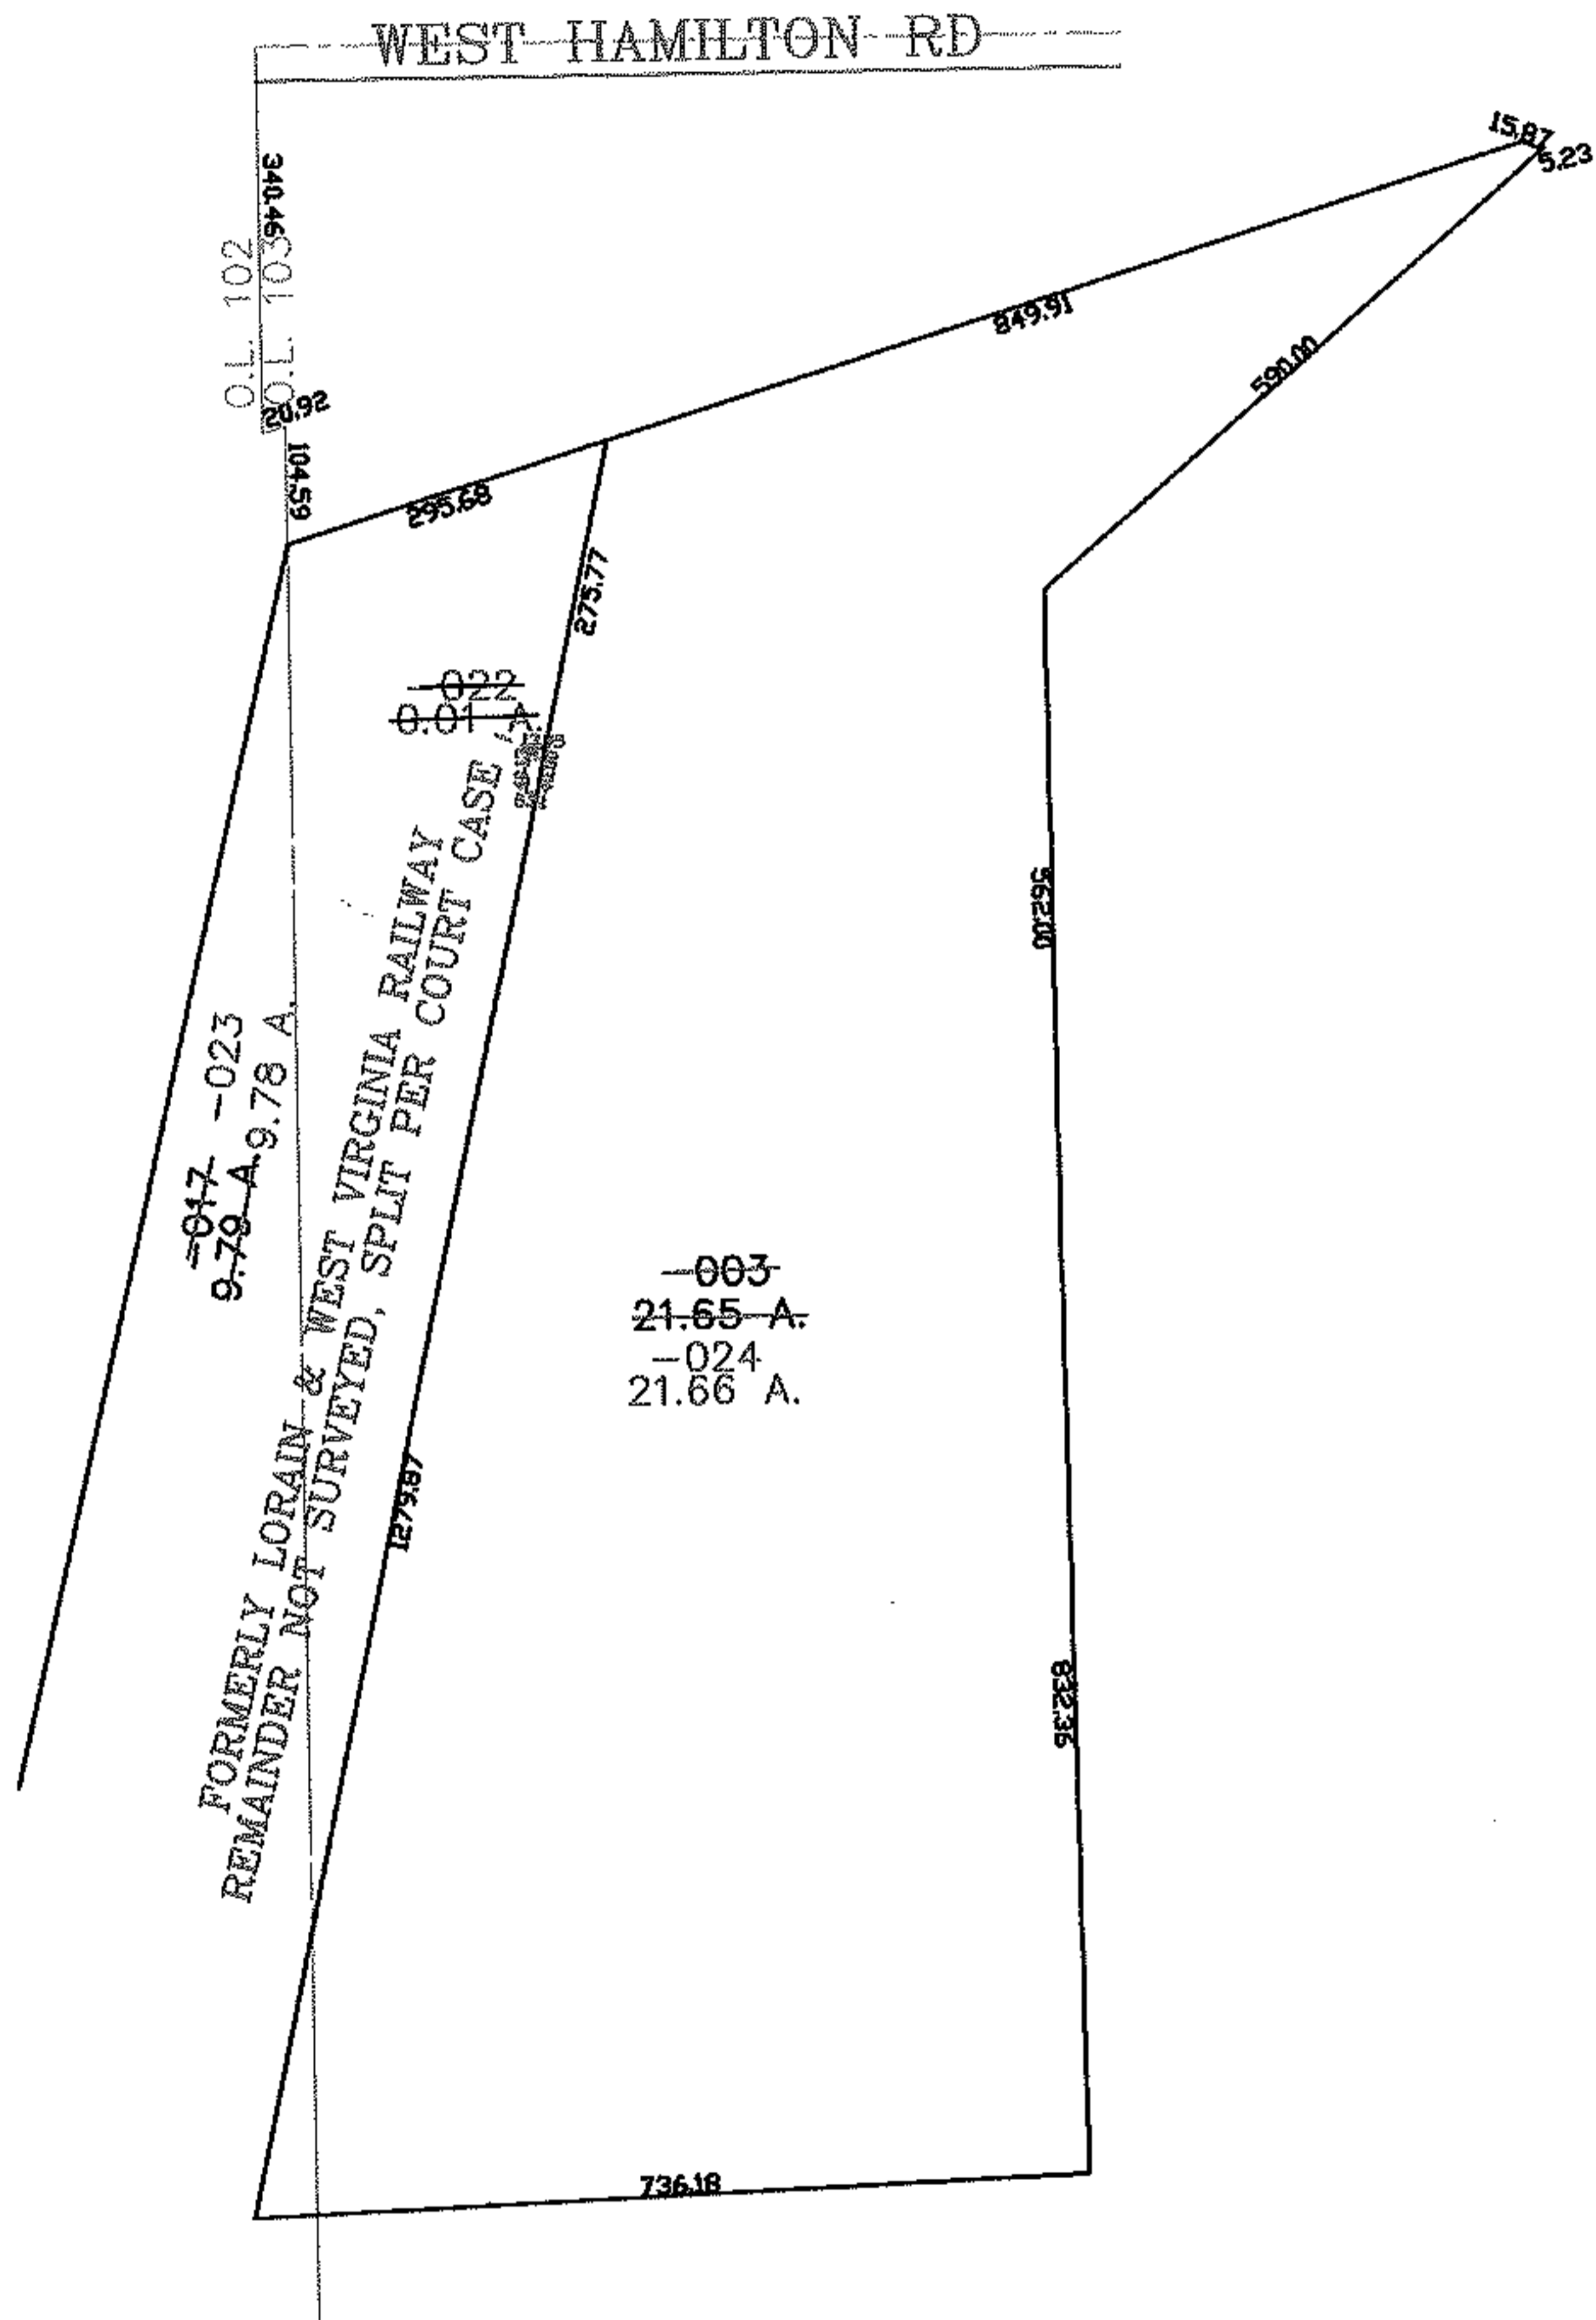

PARENT PARCEL: 09-00-103-000-017, -003

CHILD PARCEL: 09-00-103-022 THRU -024

STARTING POINT: CENTERLINE OF WEST HAMILTON RD & O.L. 103

07-02370

SPLITS/DEEDS PROCESSED
 LORAIN COUNTY TAX MAP DEPARTMENT
 226 MIDDLE AVE. ELYRIA, OHIO

SURVEYED BY: EDWARD DUDLEY
 CLOSURE: 0.00 : 10.000
 MAP PAGE(S): 09-00-102-B
 APPROVED BY: JAH DATE: 5-9-07
 SCALE: 1" = 300 PRIOR INSTRUMENT: 20060140334