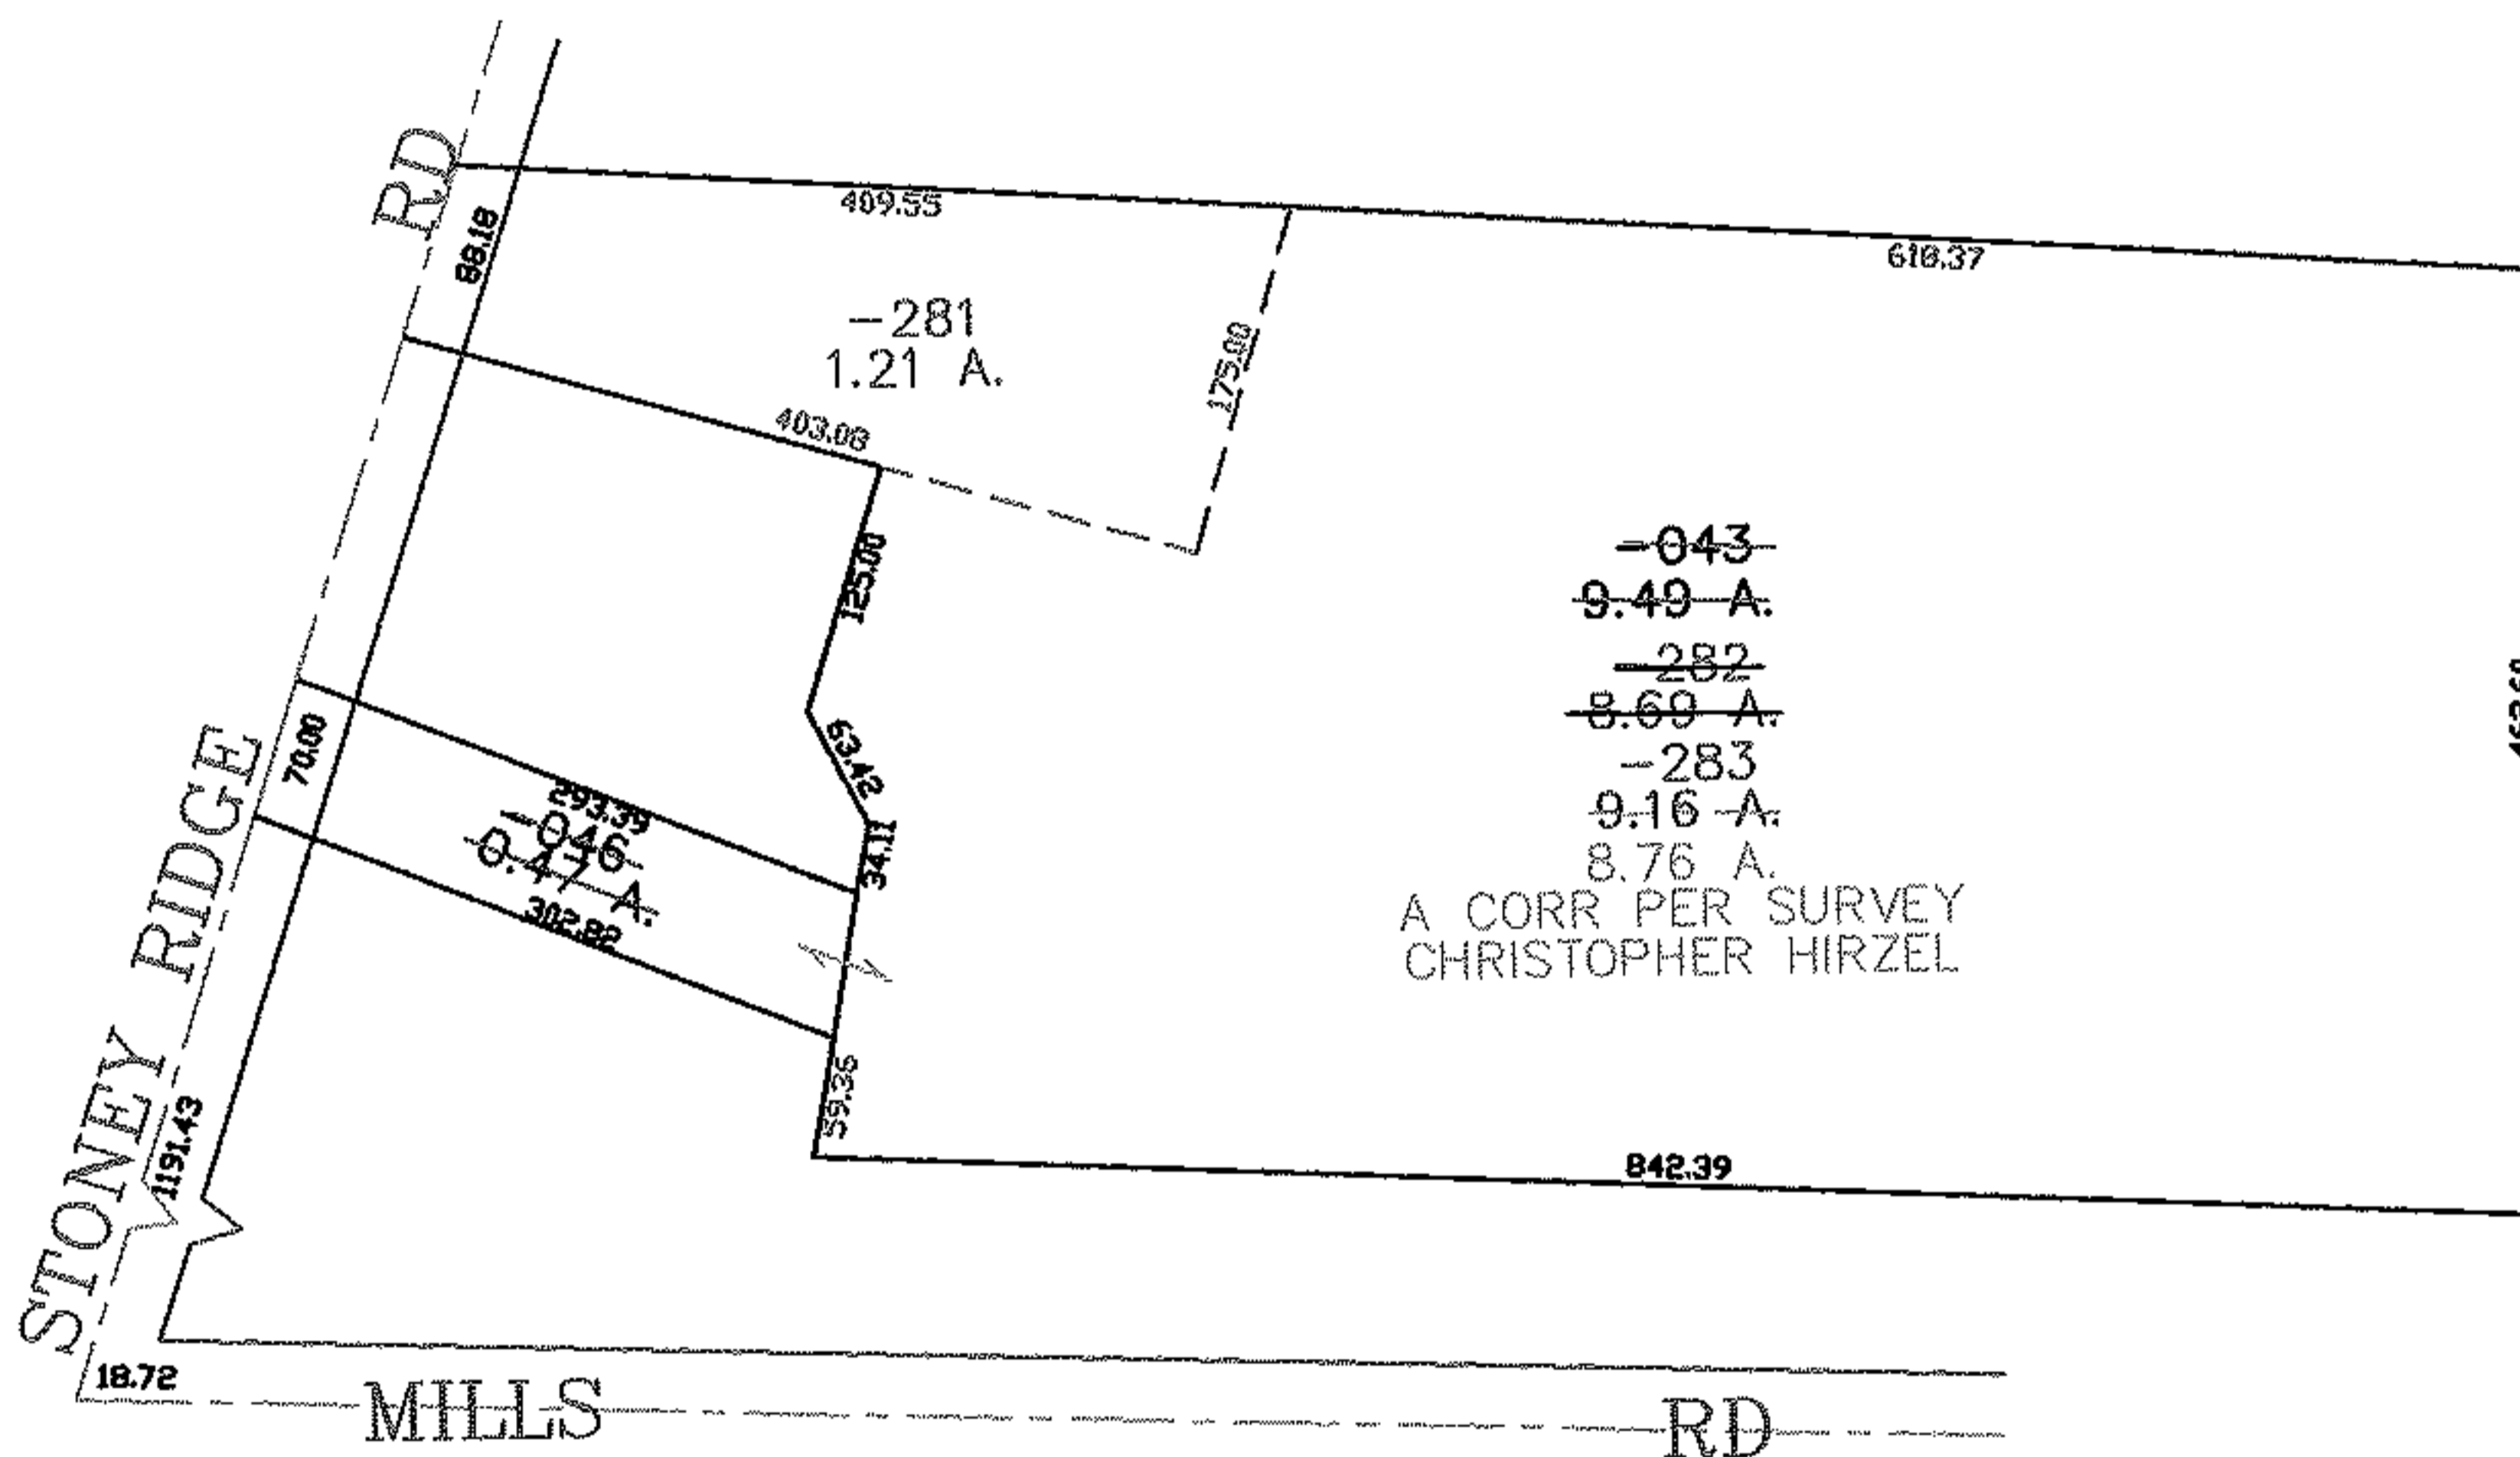

PARENT PARCEL: 04-00-012-103-043, -046

CHILD PARCEL: 04-00-012-103-281 THRU -283

STARTING POINT: CENTERLINE OF STONEY RIDGE RD & MILLS RD

07-02360

SPLITS/DEEDS PROCESSED

LORAIN COUNTY TAX MAP DEPARTMENT
226 MIDDLE AVE. ELYRIA, OHIO

SURVEYED BY: CHRISTOPHER HIRZEL

CLOSURE: 0.00 : 10.000

MAP PAGE(S): 04-00-012-G

APPROVED BY: JAH DATE: 4-18-07

SCALE: 1" = 200 PRIOR INSTRUMENT: 20070192409