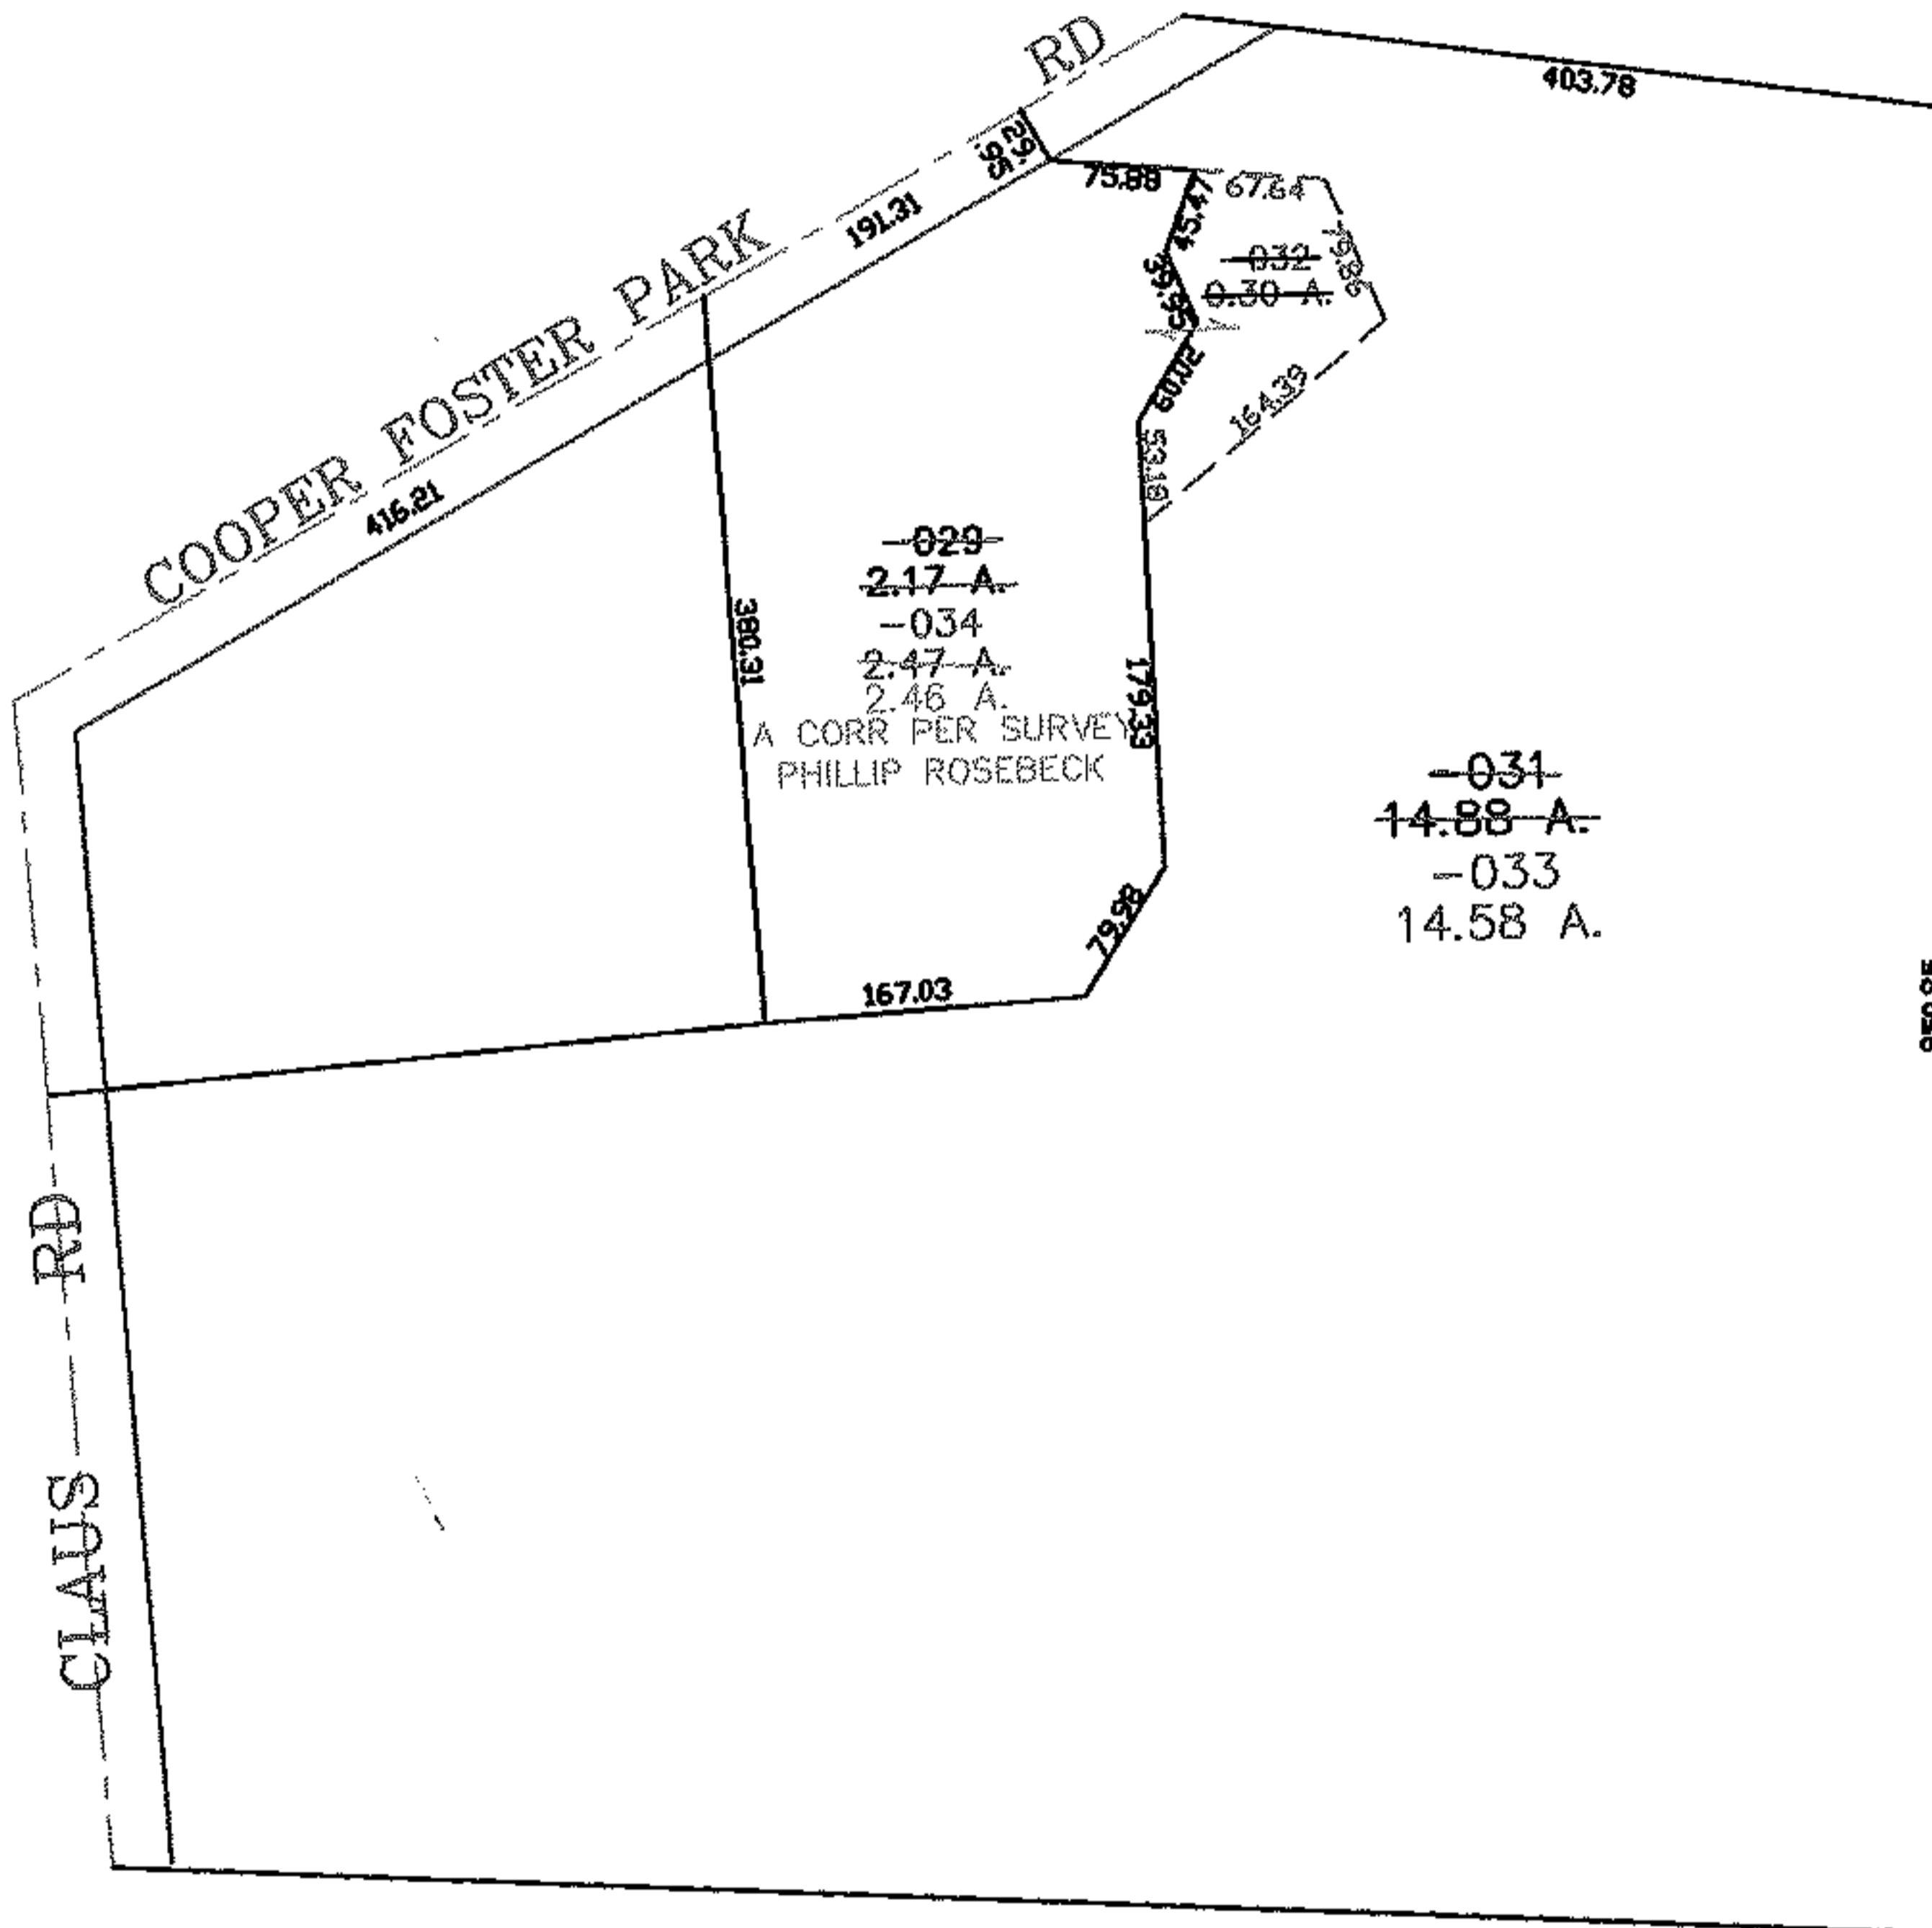

PARENT PARCEL: 01-00-037-103-029, -031

CHILD PARCEL: 01-00-037-103-032 THRU -034

STARTING POINT: CENTERLINE OF CLAUS RD & COOPER FOSTER PARK RD

07-02345

SPLITS/DEEDS PROCESSED

LORAIN COUNTY TAX MAP DEPARTMENT
226 MIDDLE AVE. ELYRIA, OHIO

SURVEYED BY: PHILLIP ROSEBECK

CLOSURE: 0.00 : 10.000

MAP PAGE(S): 01-00-037-B

APPROVED BY: JAH DATE: 3-27-07

SCALE: 1" = 200 PRIOR INSTRUMENT: 19980560486