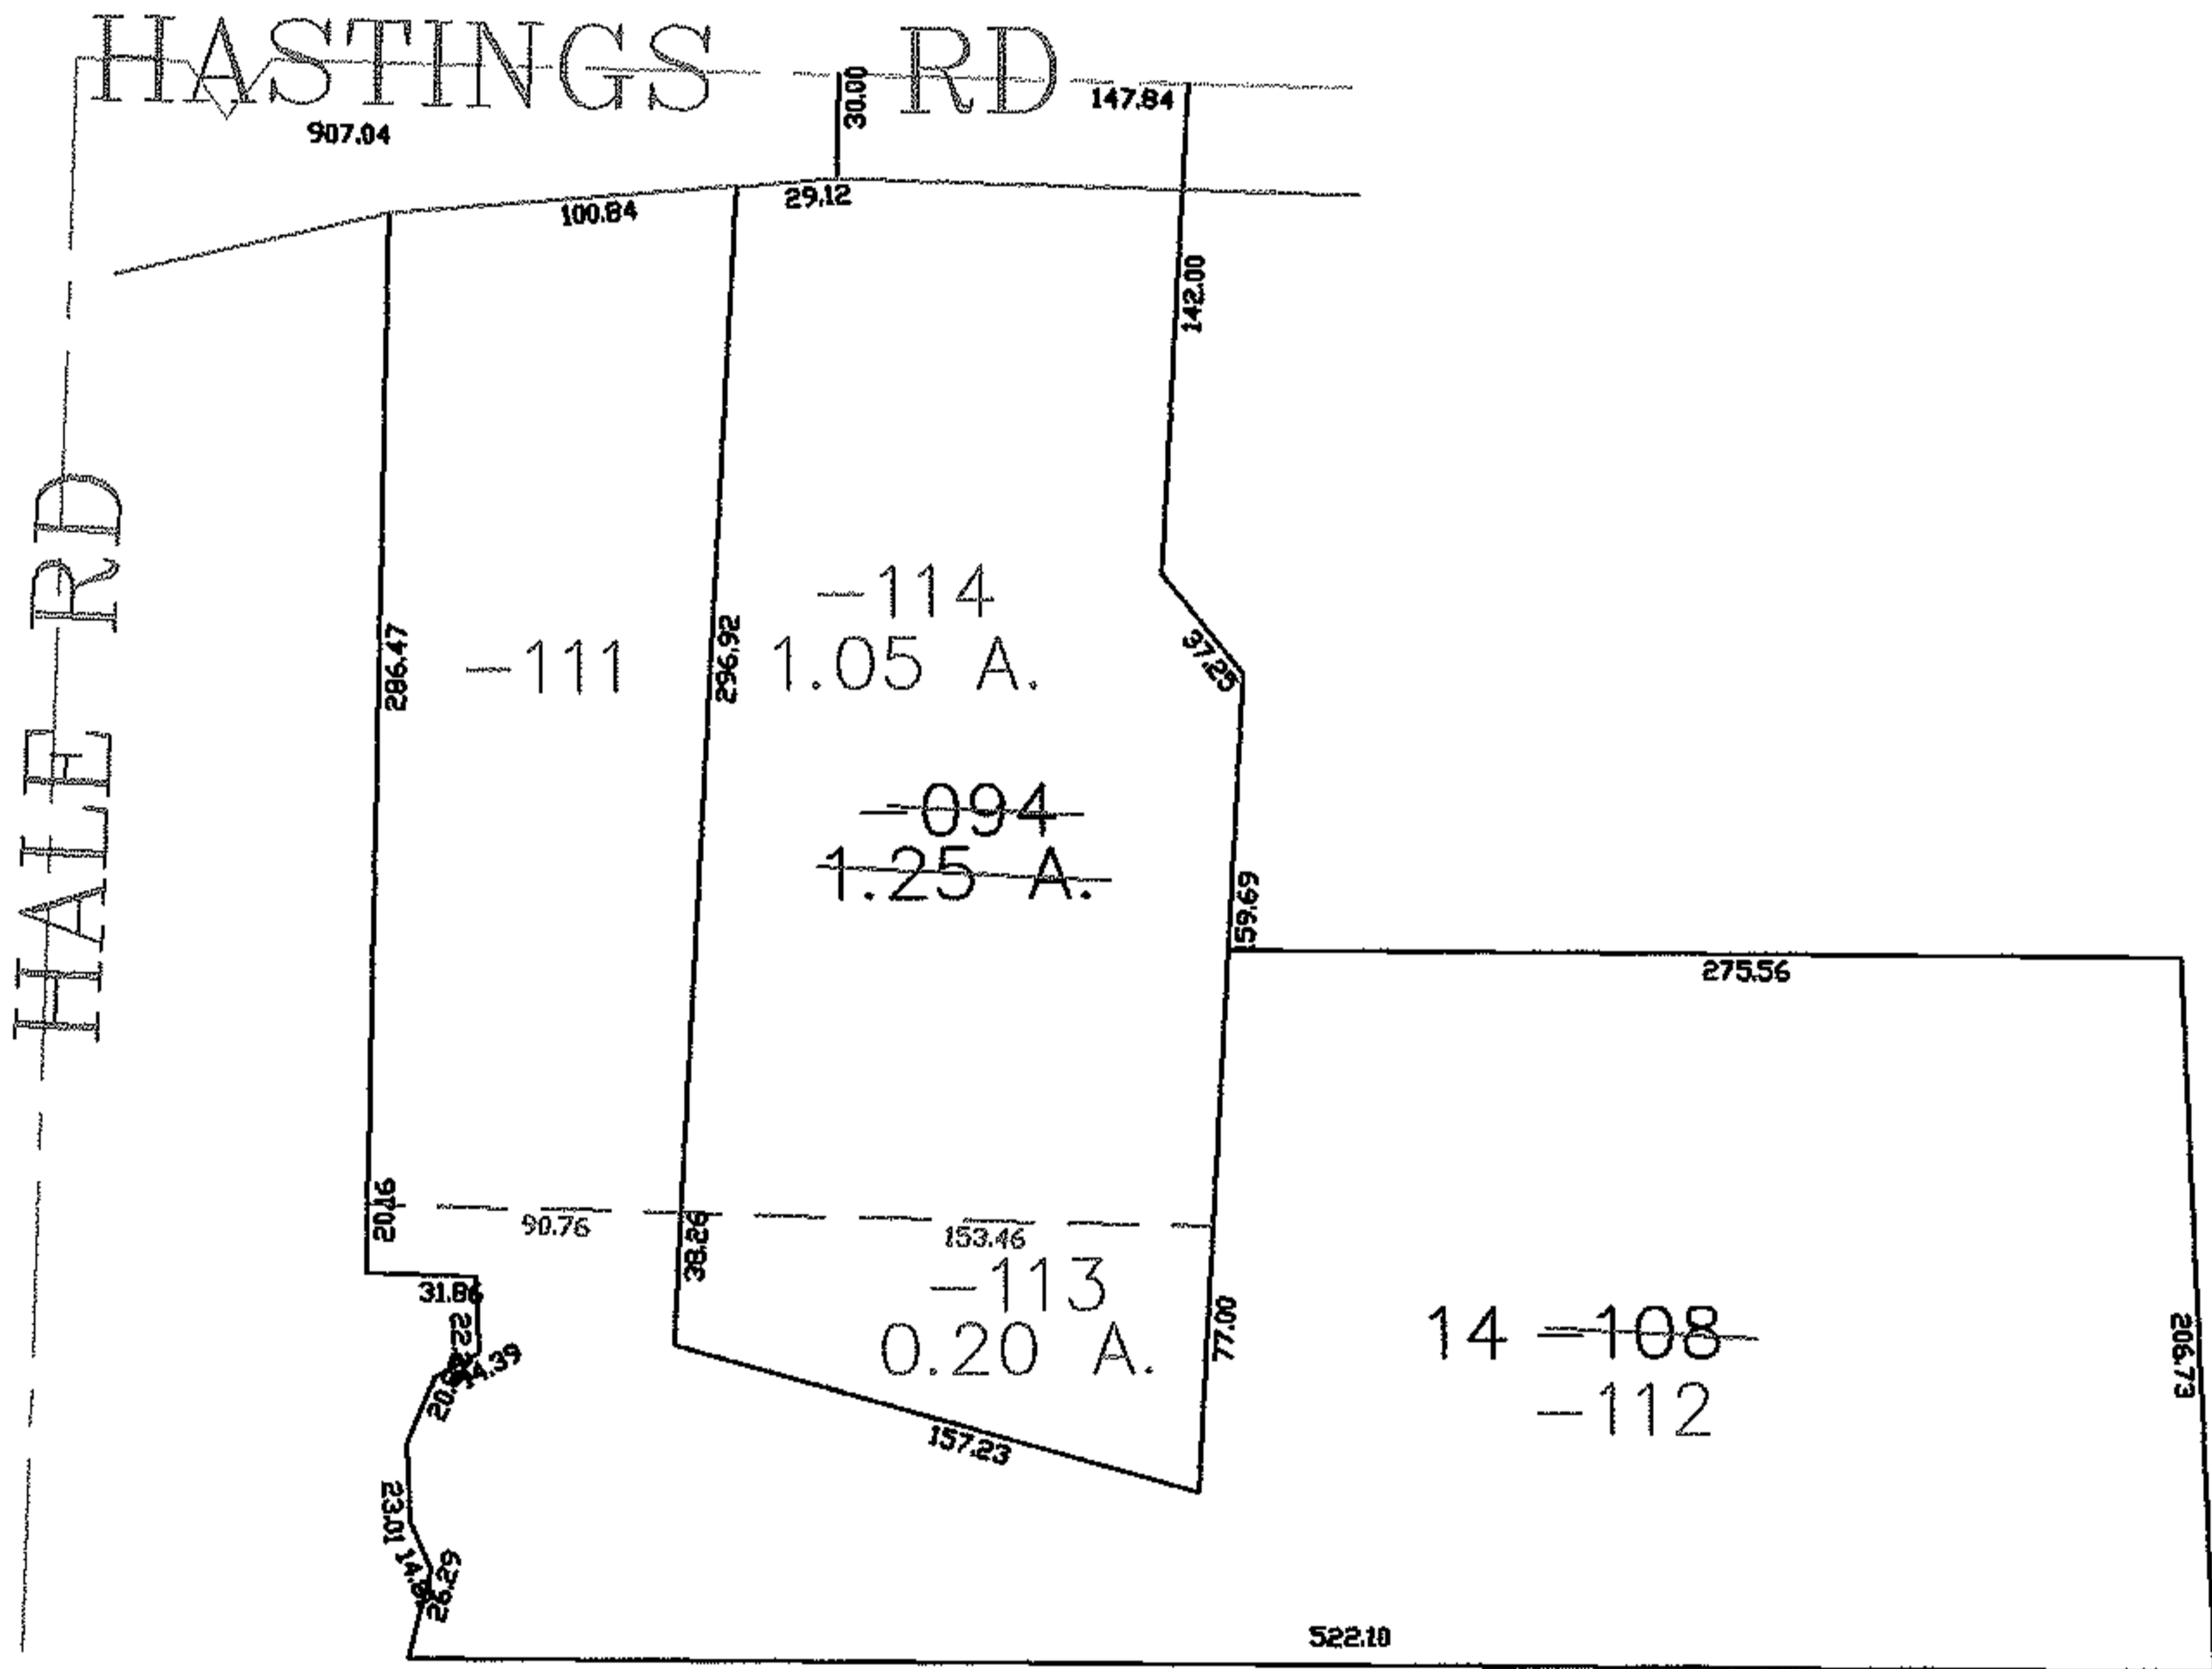

PARENT PARCEL: 10-00-020-103-108, -094

CHILD PARCEL: 10-00-020-103-111 THRU -114

STARTING POINT: CENTERLINE OF HASTINGS RD & HALE RD

07-02344

SPLITS/DEEDS PROCESSED

LORAIN COUNTY TAX MAP DEPARTMENT
226 MIDDLE AVE. ELYRIA, OHIO

SURVEYED BY: PHILLIP ROSEBECK

CLOSURE: 0.00 ; 10.000

MAP PAGE(S): 10-00-020-E

APPROVED BY: JAH DATE: 3-19-07

SCALE: 1" = 100 PRIOR INSTRUMENT: PL VOL 82/71