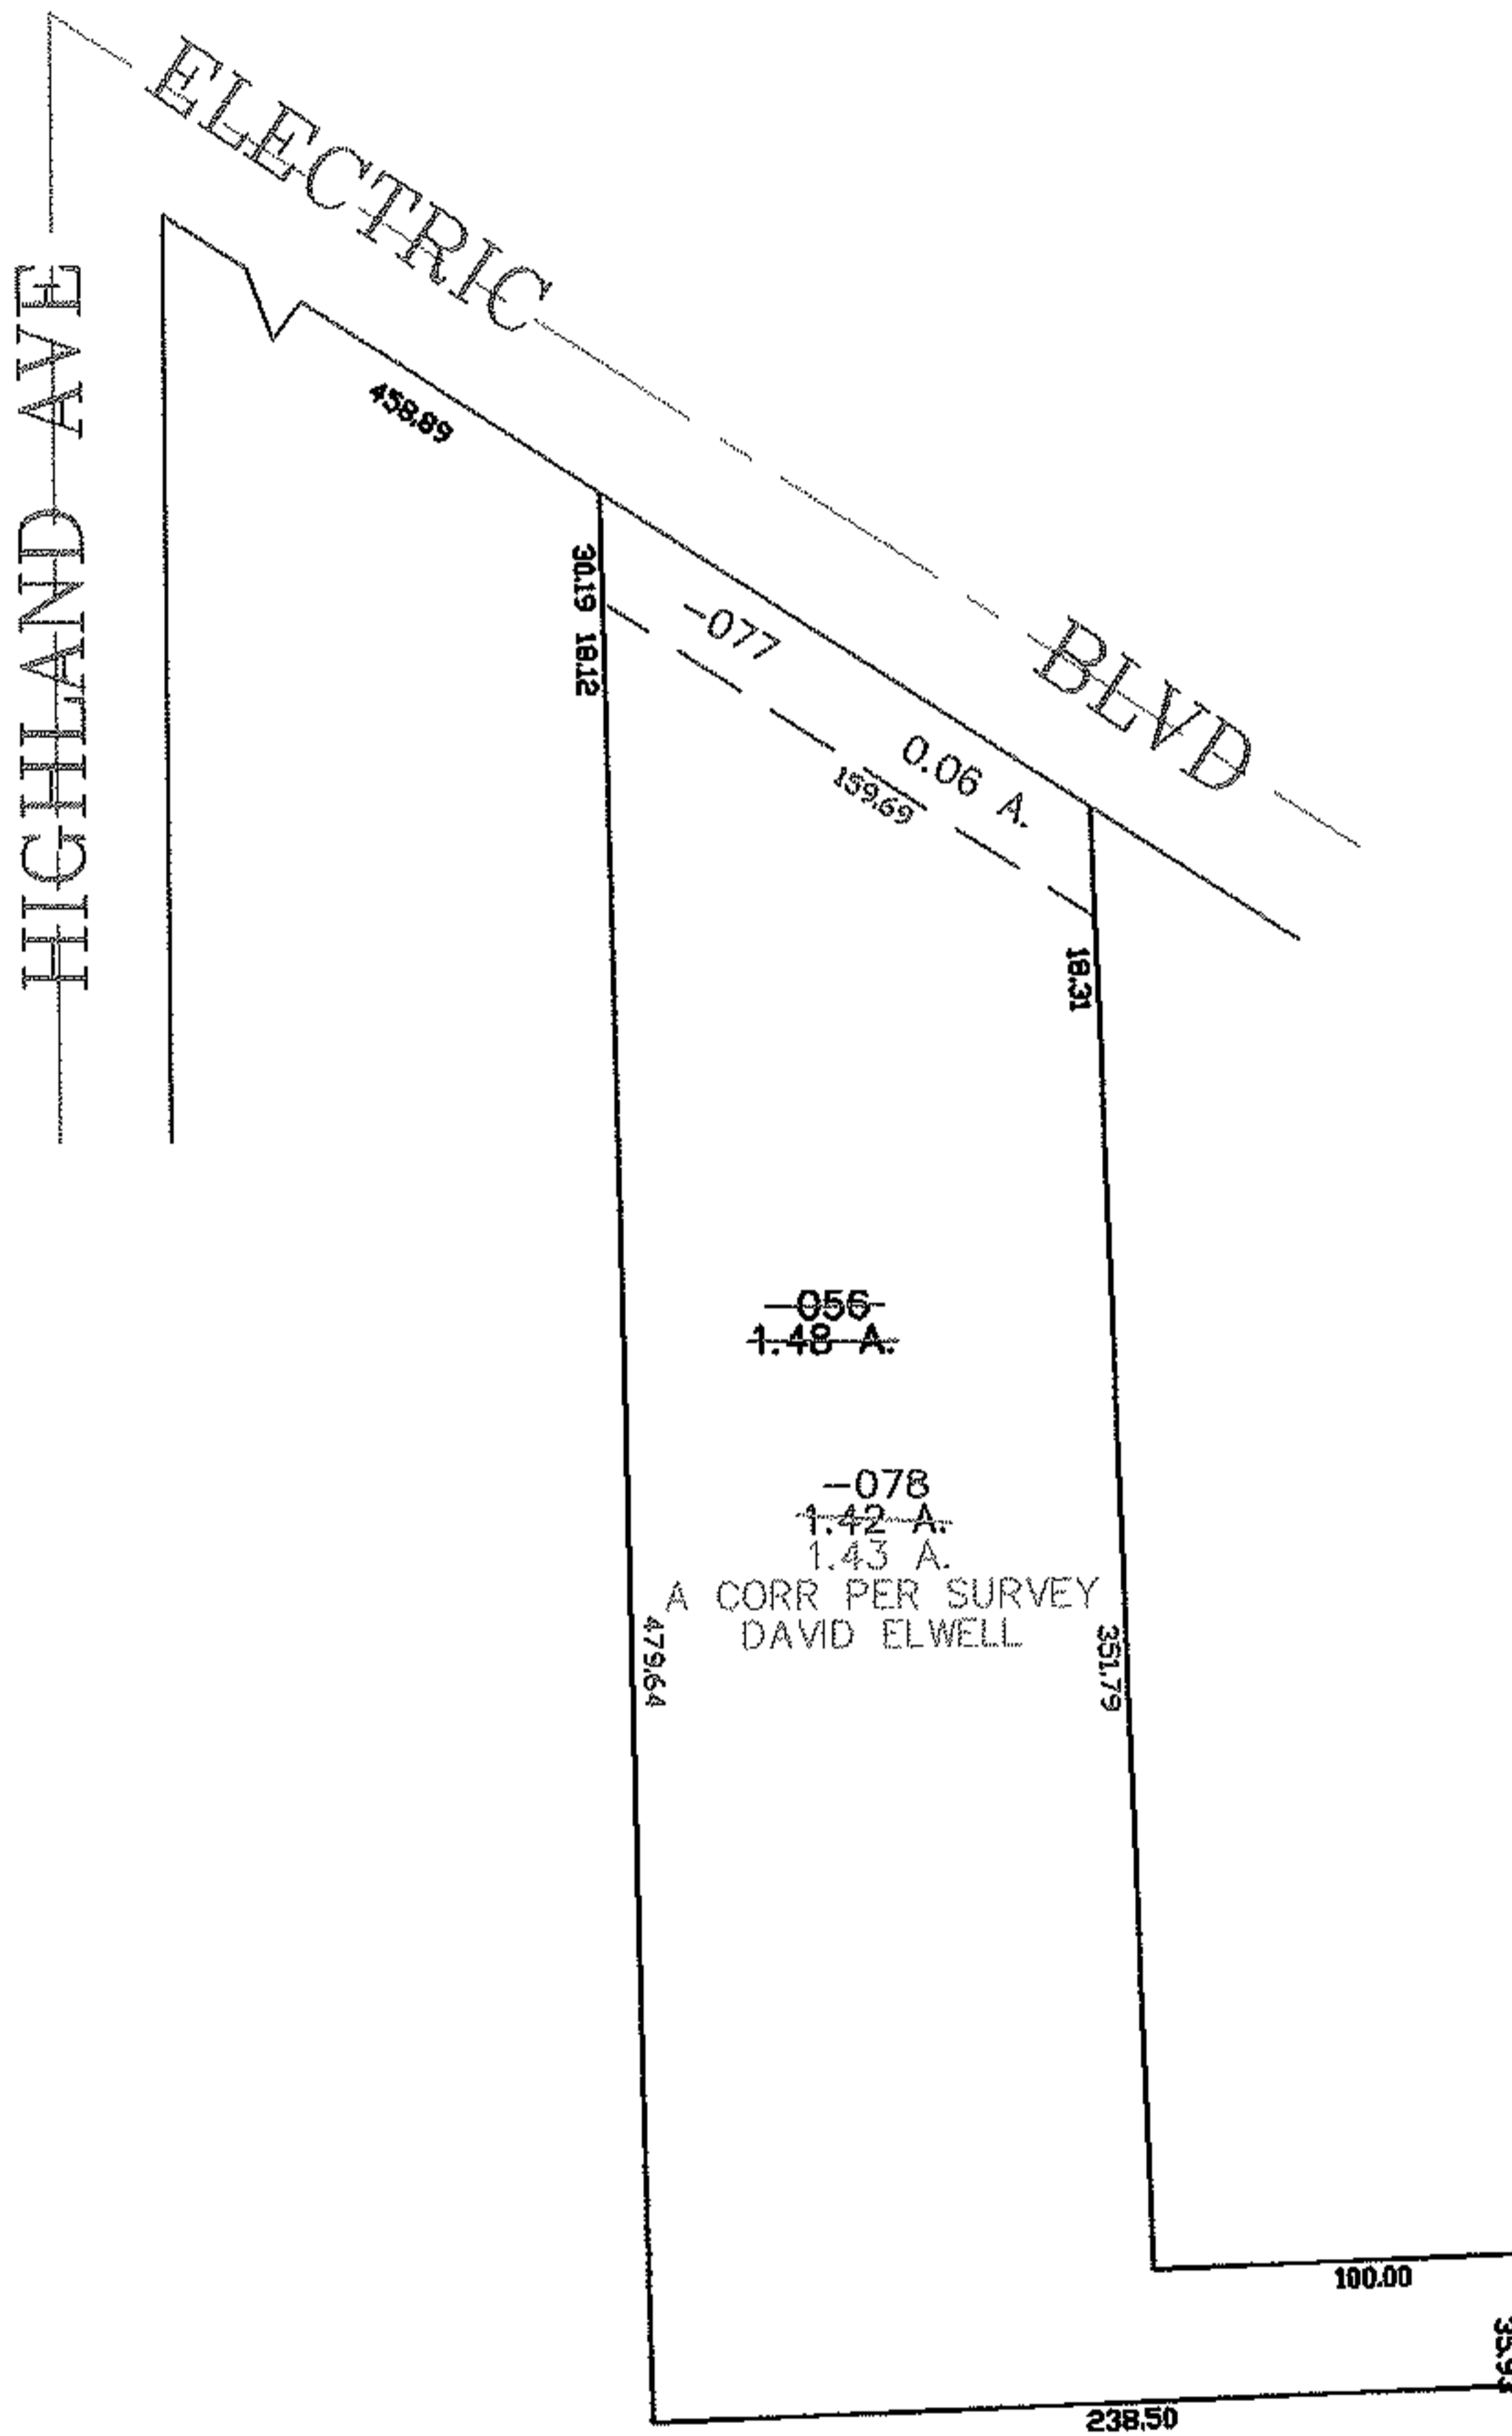

RASTER

PARENT PARCEL: 04-00-030-139-056

CHILD PARCEL: 04-00-030-139-077, -078

STARTING POINT: CENTERLINE OF HIGHLAND AVE & ELECTRIC BLVD

07-02342

SPLITS/DEEDS PROCESSED

LORAIN COUNTY TAX MAP DEPARTMENT
226 MIDDLE AVE. ELYRIA, OHIO

SURVEYED BY: DAVID ELWELL
 CLOSURE: 0.00 : 10.000
 MAP PAGE(S): 04-00-030-D
 APPROVED BY: JAH DATE: 3-16-07
 SCALE: 1" = 100 PRIOR INSTRUMENT: 20020810816