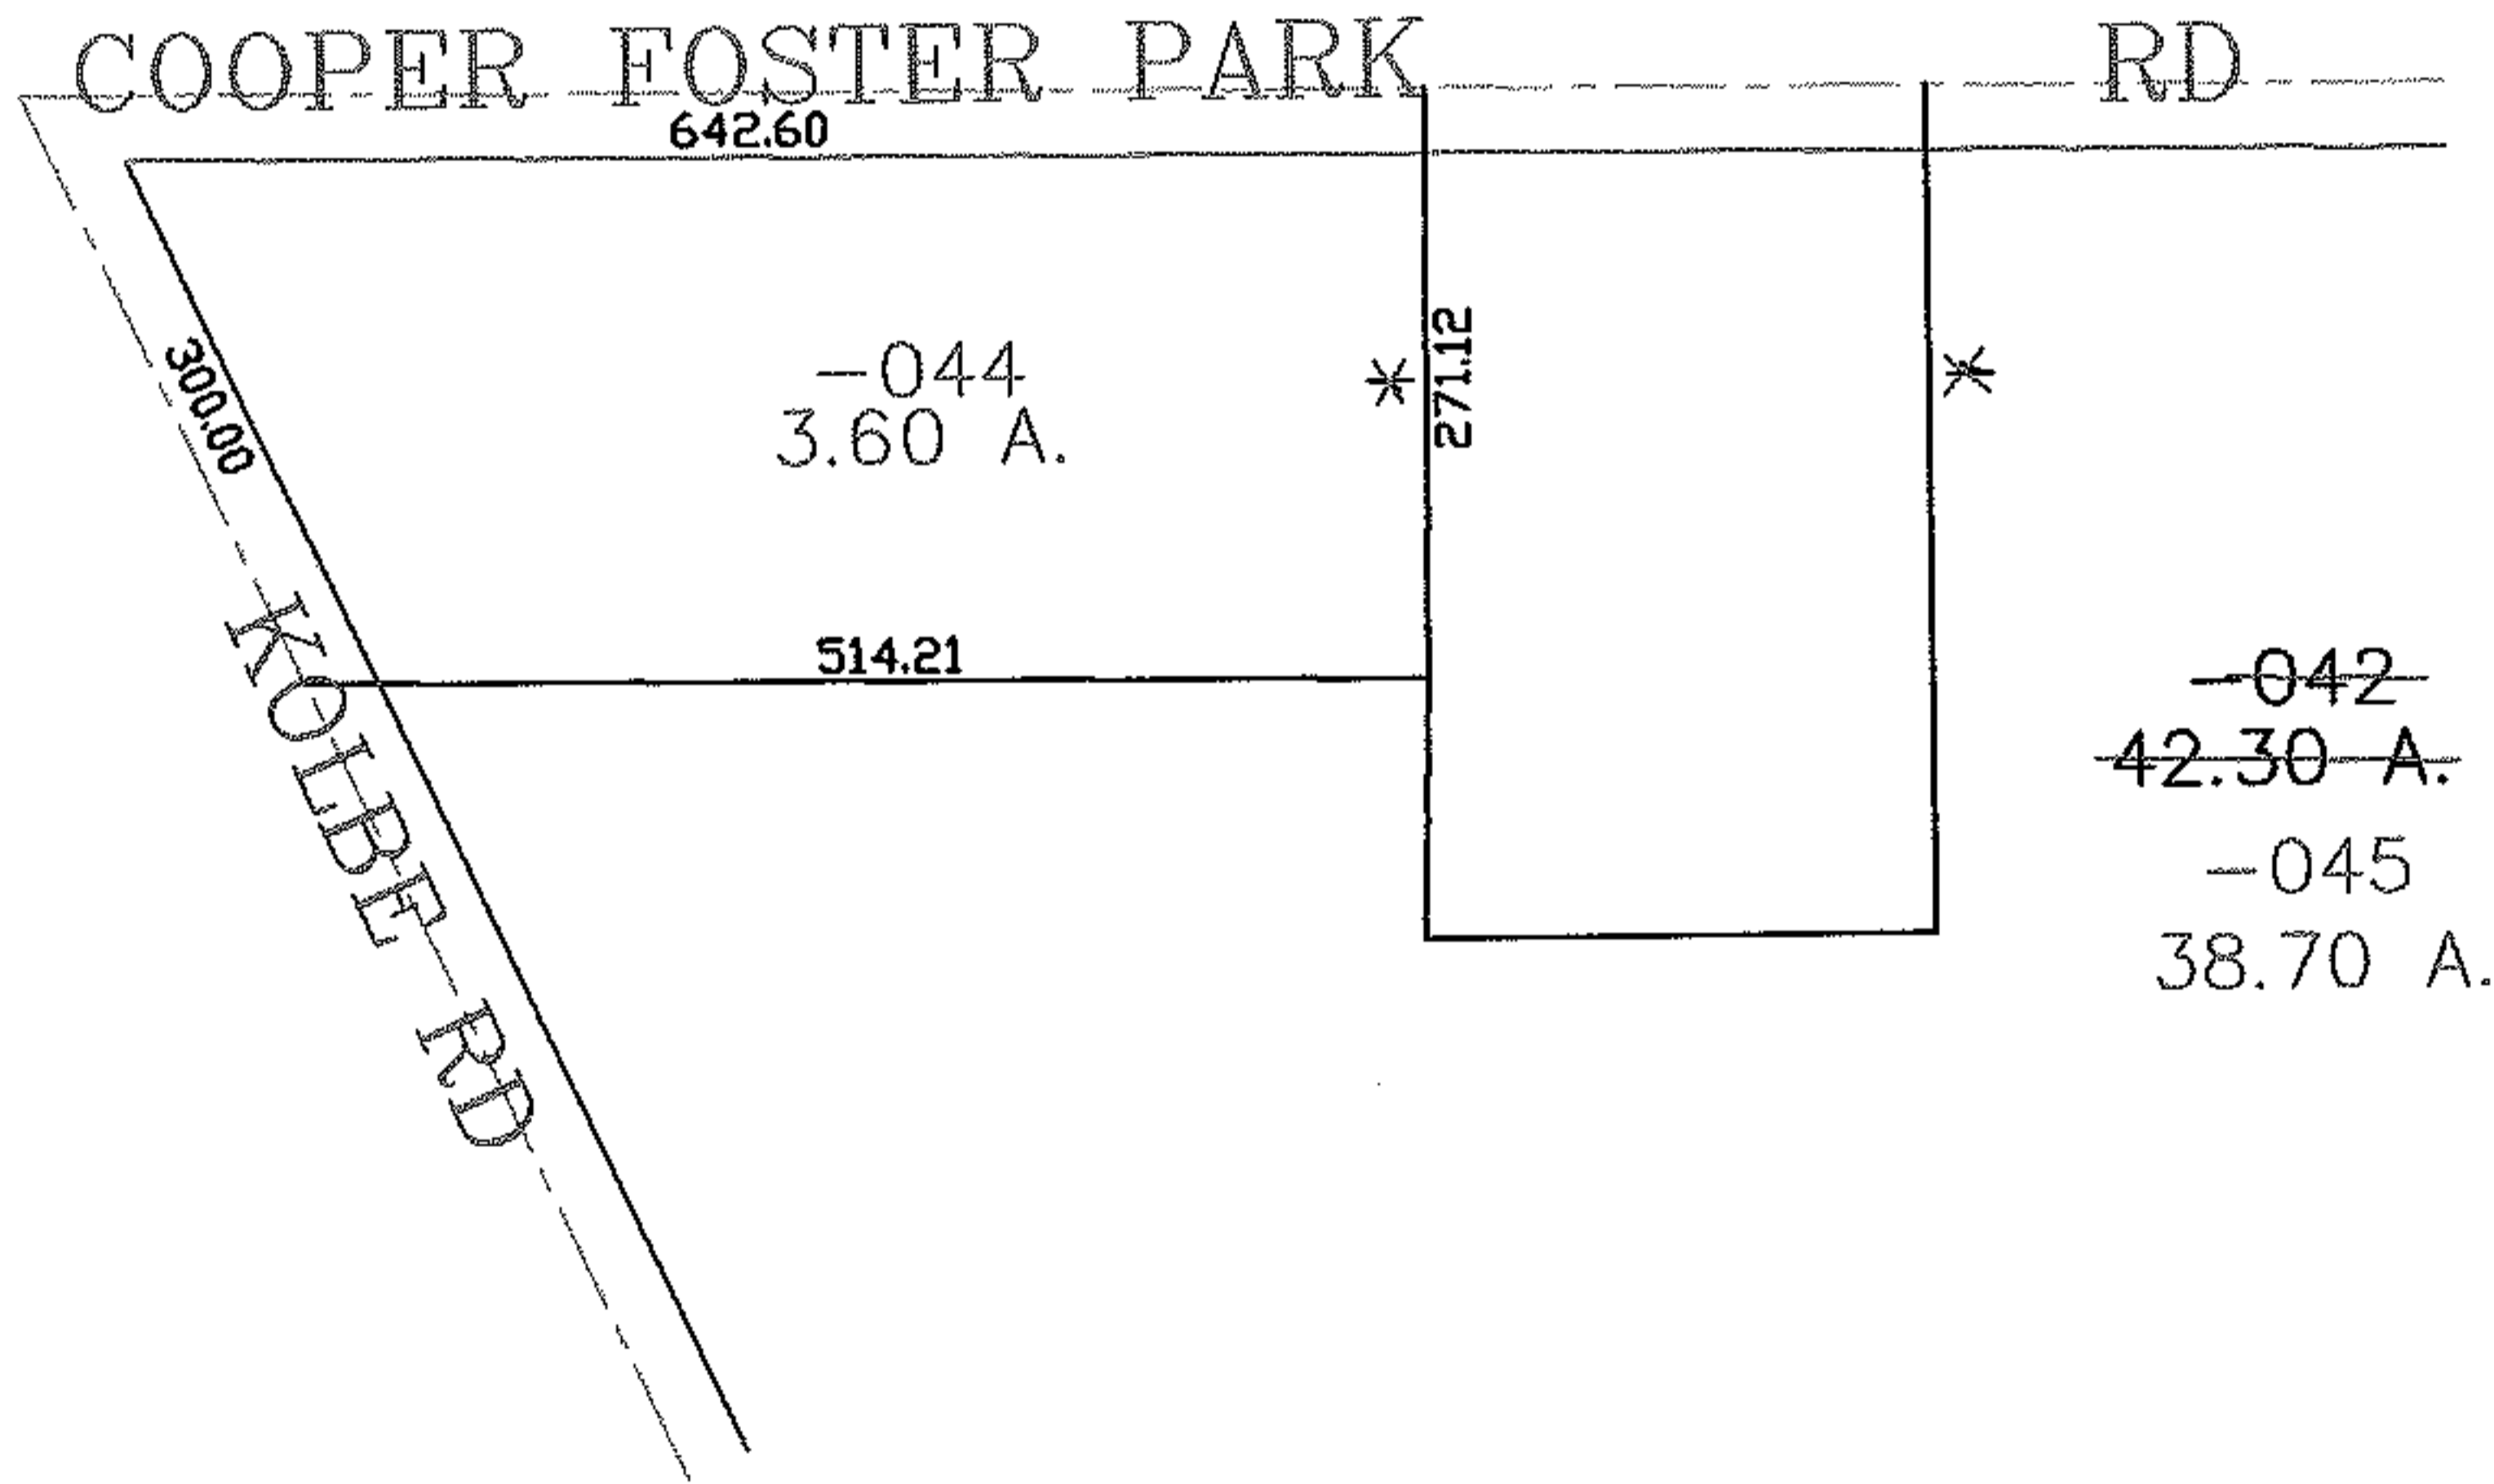

PARENT PARCEL: 05-00-021-103-042

CHILD PARCEL: 05-00-021-103-044, -045

STARTING POINT: CENTERLINE OF COOPER FOSTER PARK RD & KOLBE RD

07-02331

**SPLITS/DEEDS PROCESSED**  
 LORAIN COUNTY TAX MAP DEPARTMENT  
 226 MIDDLE AVE. ELYRIA, OHIO

SURVEYED BY: DALE HAYWOOD  
 CLOSURE: 0.00 : 10.000  
 MAP PAGE(S): 05-00-021-B  
 APPROVED BY: JAH DATE: 3-7-07  
 SCALE: 1" = 200' PRIOR INSTRUMENT: 20060121418