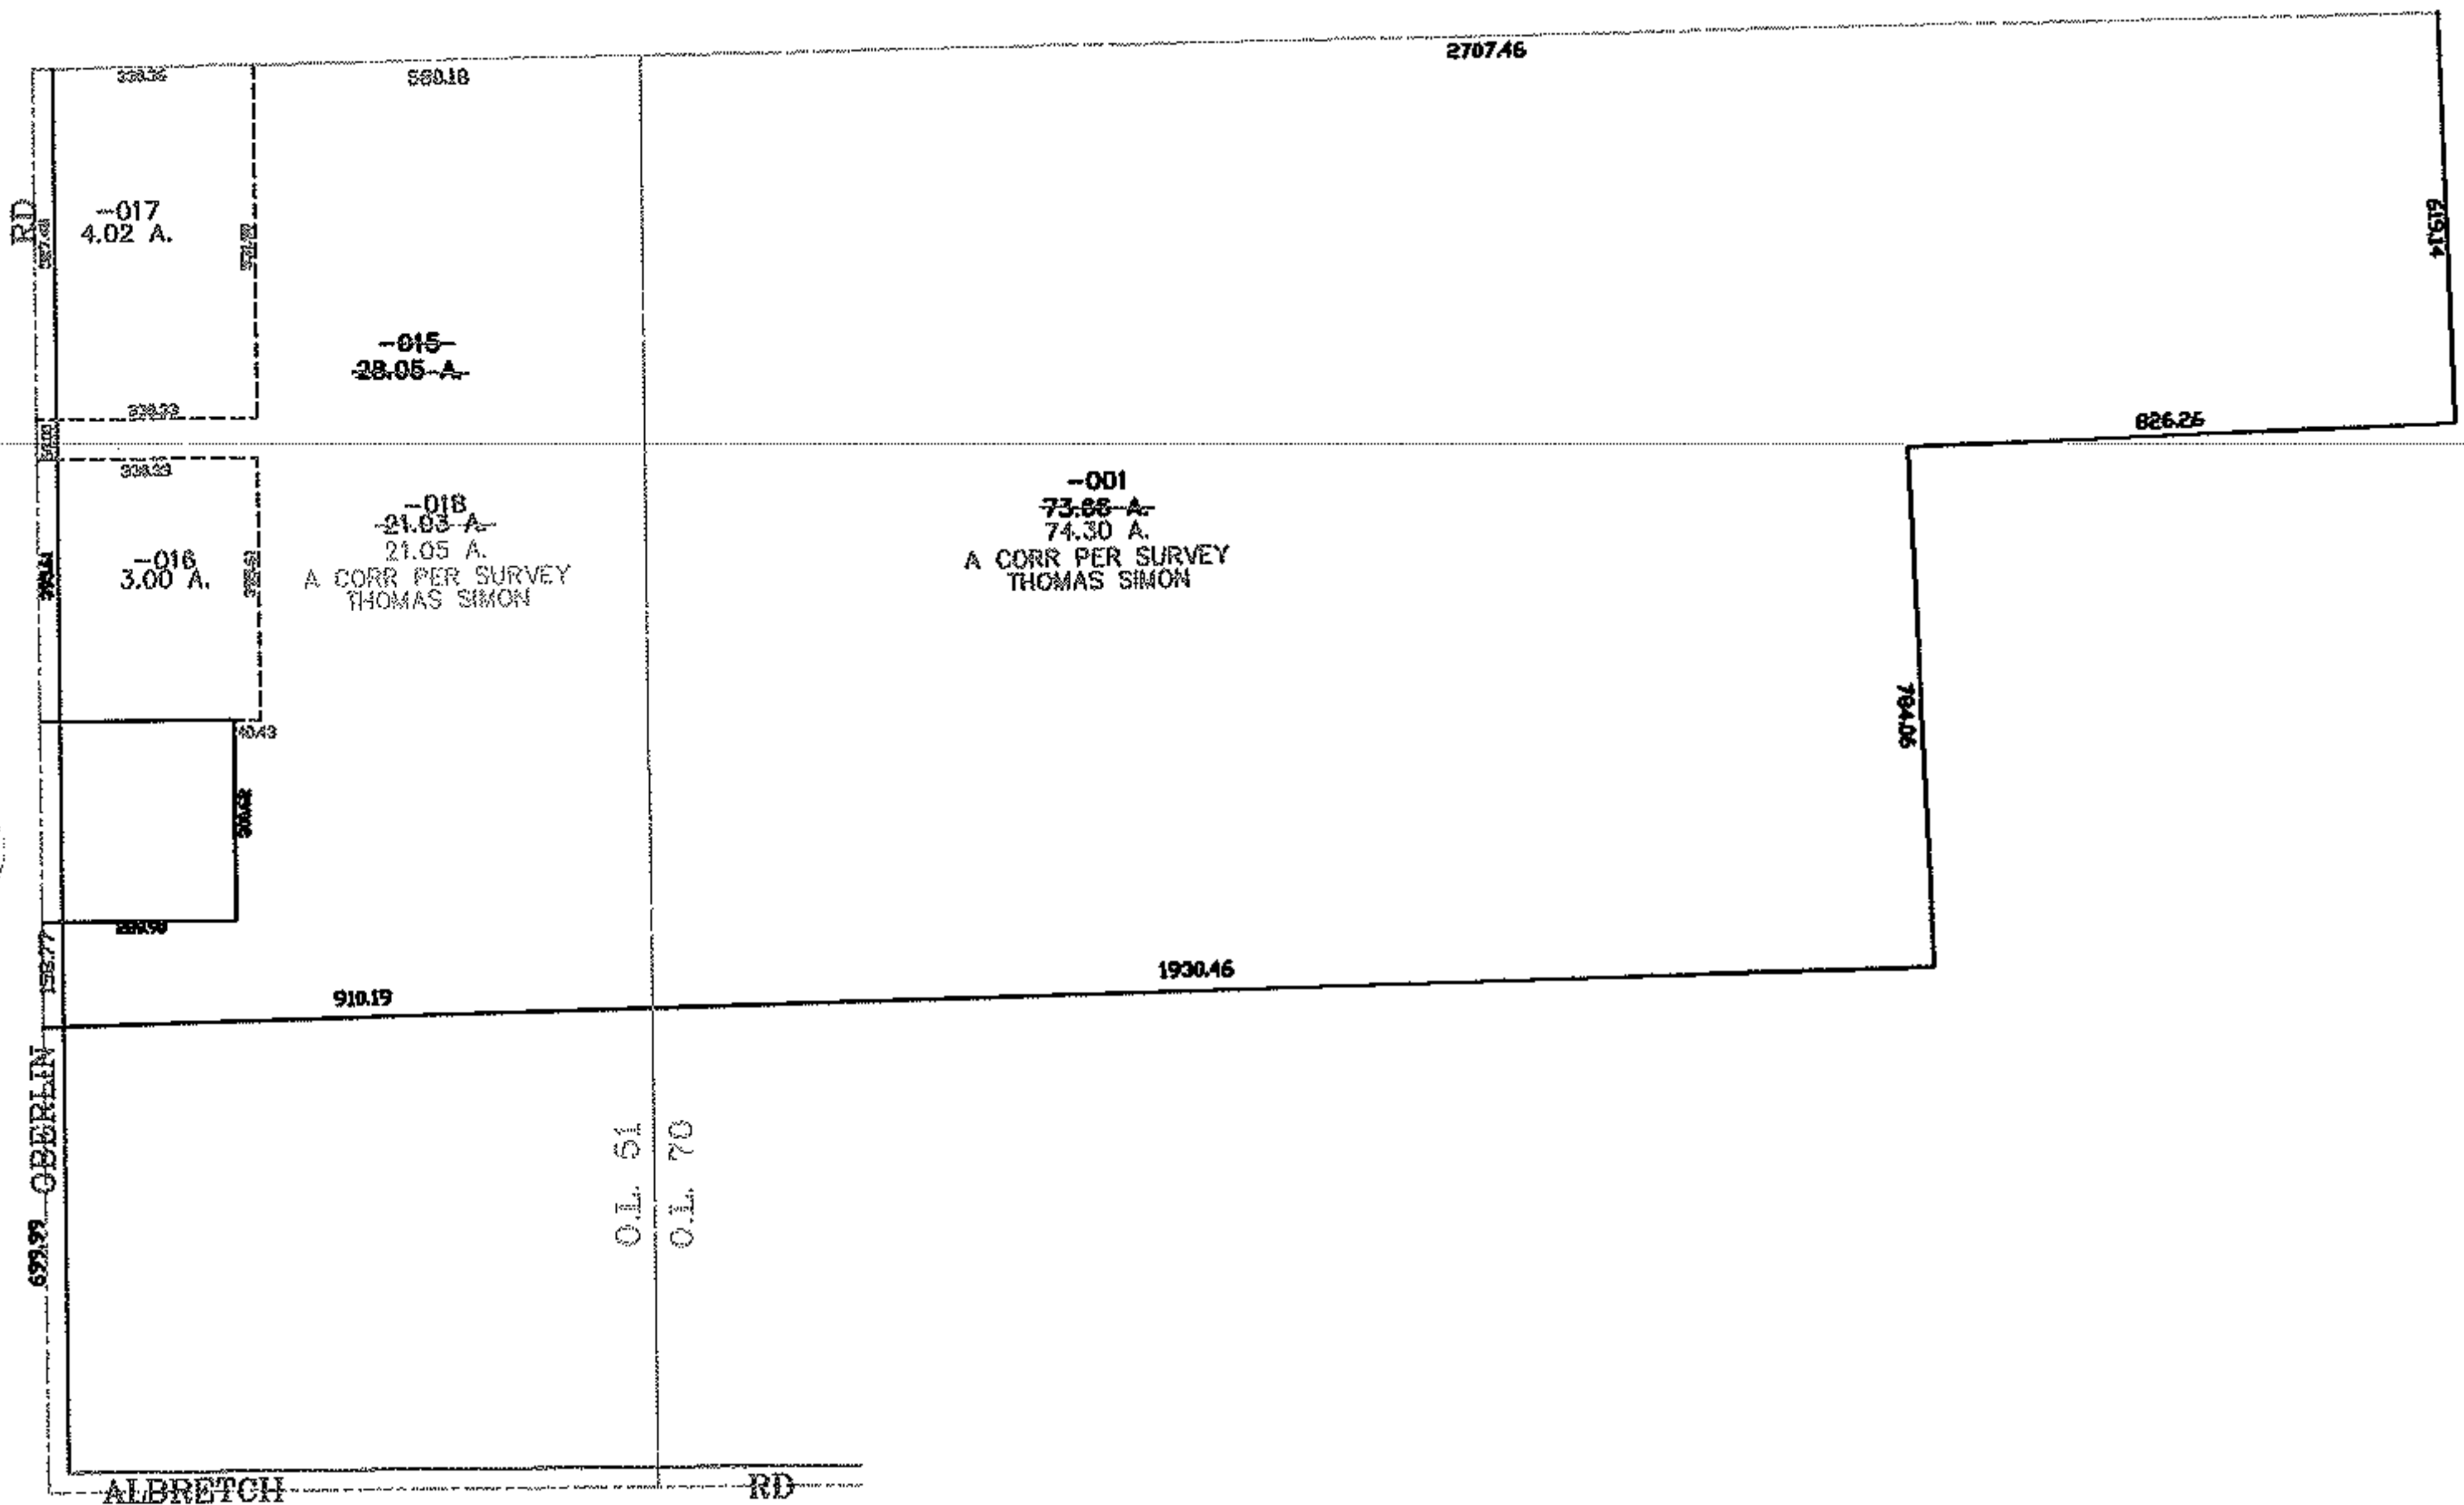

PARENT PARCEL: 05-00-051-000-015, 05-00-070-000-001

CHILD PARCEL: 05-00-051-000-016 THRU -018

STARTING POINT: CENTERLINE OF OBERLIN RD & ALBRETCH RD

07-02321

**SPLITS/DEEDS PROCESSED**  
LORAIN COUNTY TAX MAP DEPARTMENT  
226 MIDDLE AVE. ELYRIA, OHIO

SURVEYED BY: THOMAS SIMON  
CLOSURE: 0.00 : 10.000  
MAP PAGE(S): 05-00-053-B  
APPROVED BY: JAH DATE: 2-7-07  
SCALE: 1" = 500 PRIOR INSTRUMENT: 20050071879