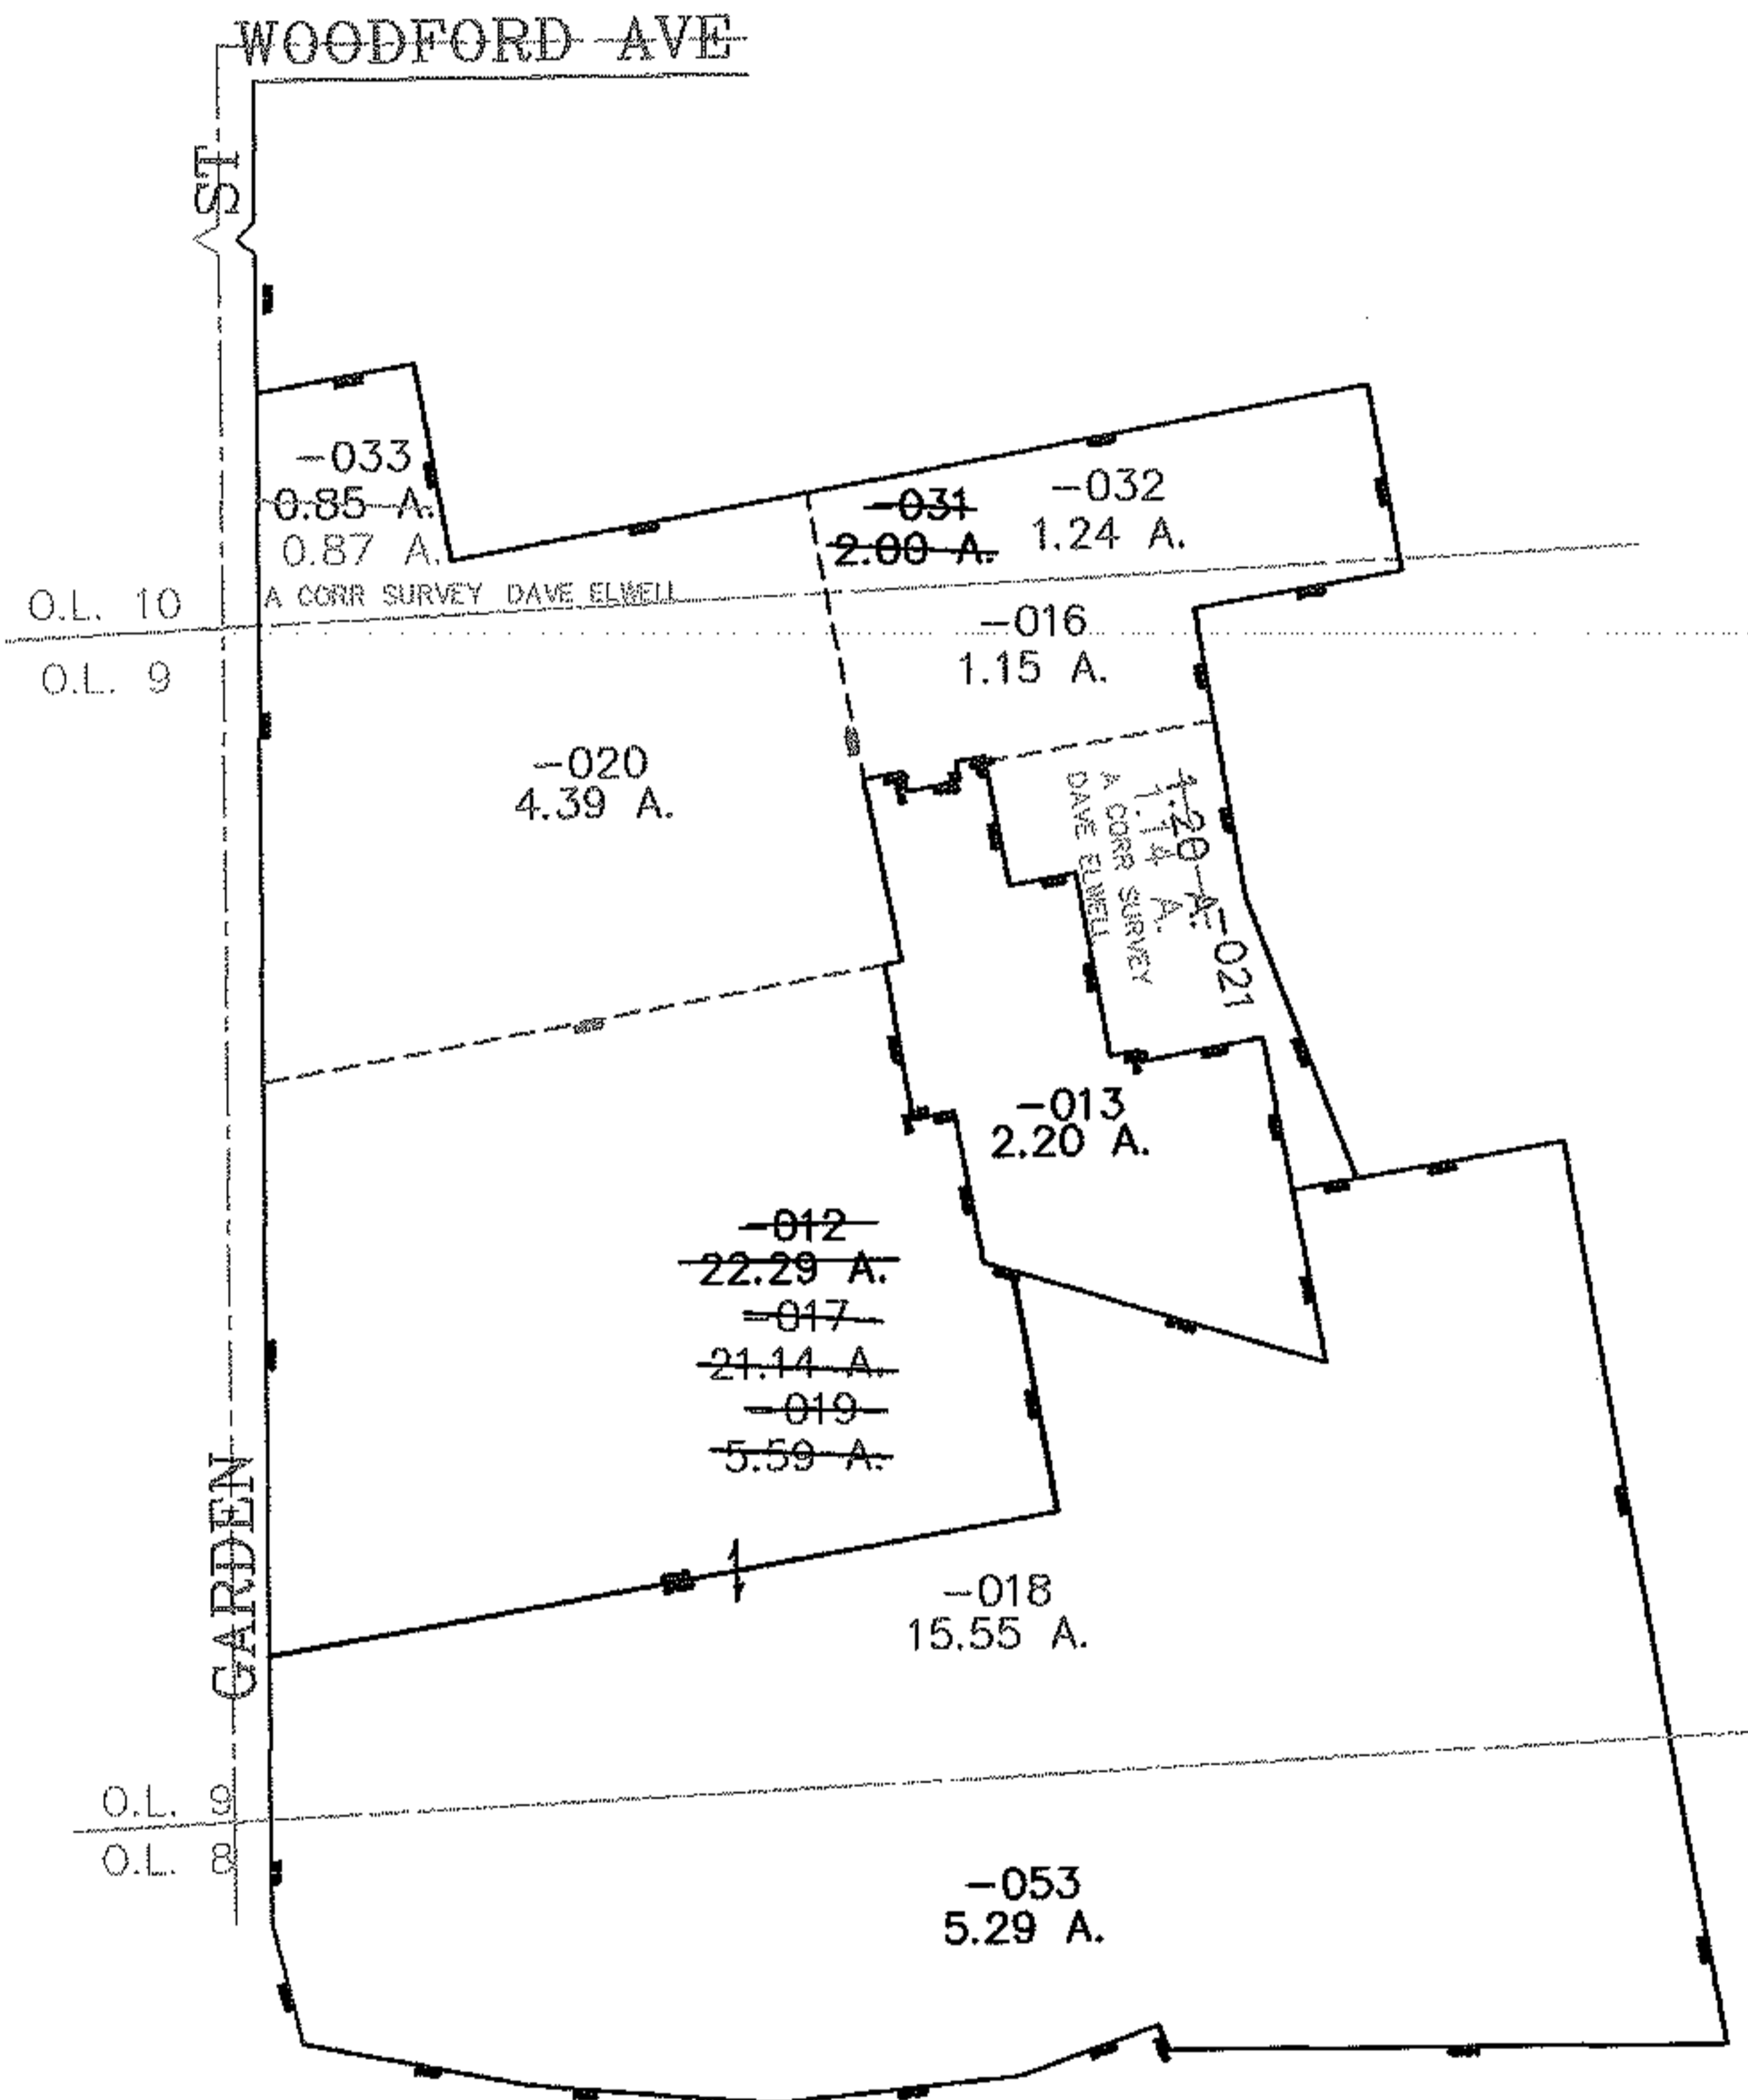

PARENT PARCEL: 06-24-009-102-012, 06-24-010-102-031
 CHILD PARCEL: 06-24-009-102-016 THRU 06-24-009-102-021 06-24-010-102-032, -033
 STARTING POINT: EASTERLY LINE OF GARDEN ST & O.L. 9

07-02317

SPLITS/DEEDS PROCESSED
 LORAIN COUNTY TAX MAP DEPARTMENT
 226 MIDDLE AVE. ELYRIA, OHIO

SURVEYED BY: DAVE ELWELL
 CLOSURE: 0.00 : 10.000
 MAP PAGE(S): 6-135, 6-117
 APPROVED BY: JAH DATE: 2-8-07
 SCALE: 1" = 300 PRIOR INSTRUMENT: 20040038902