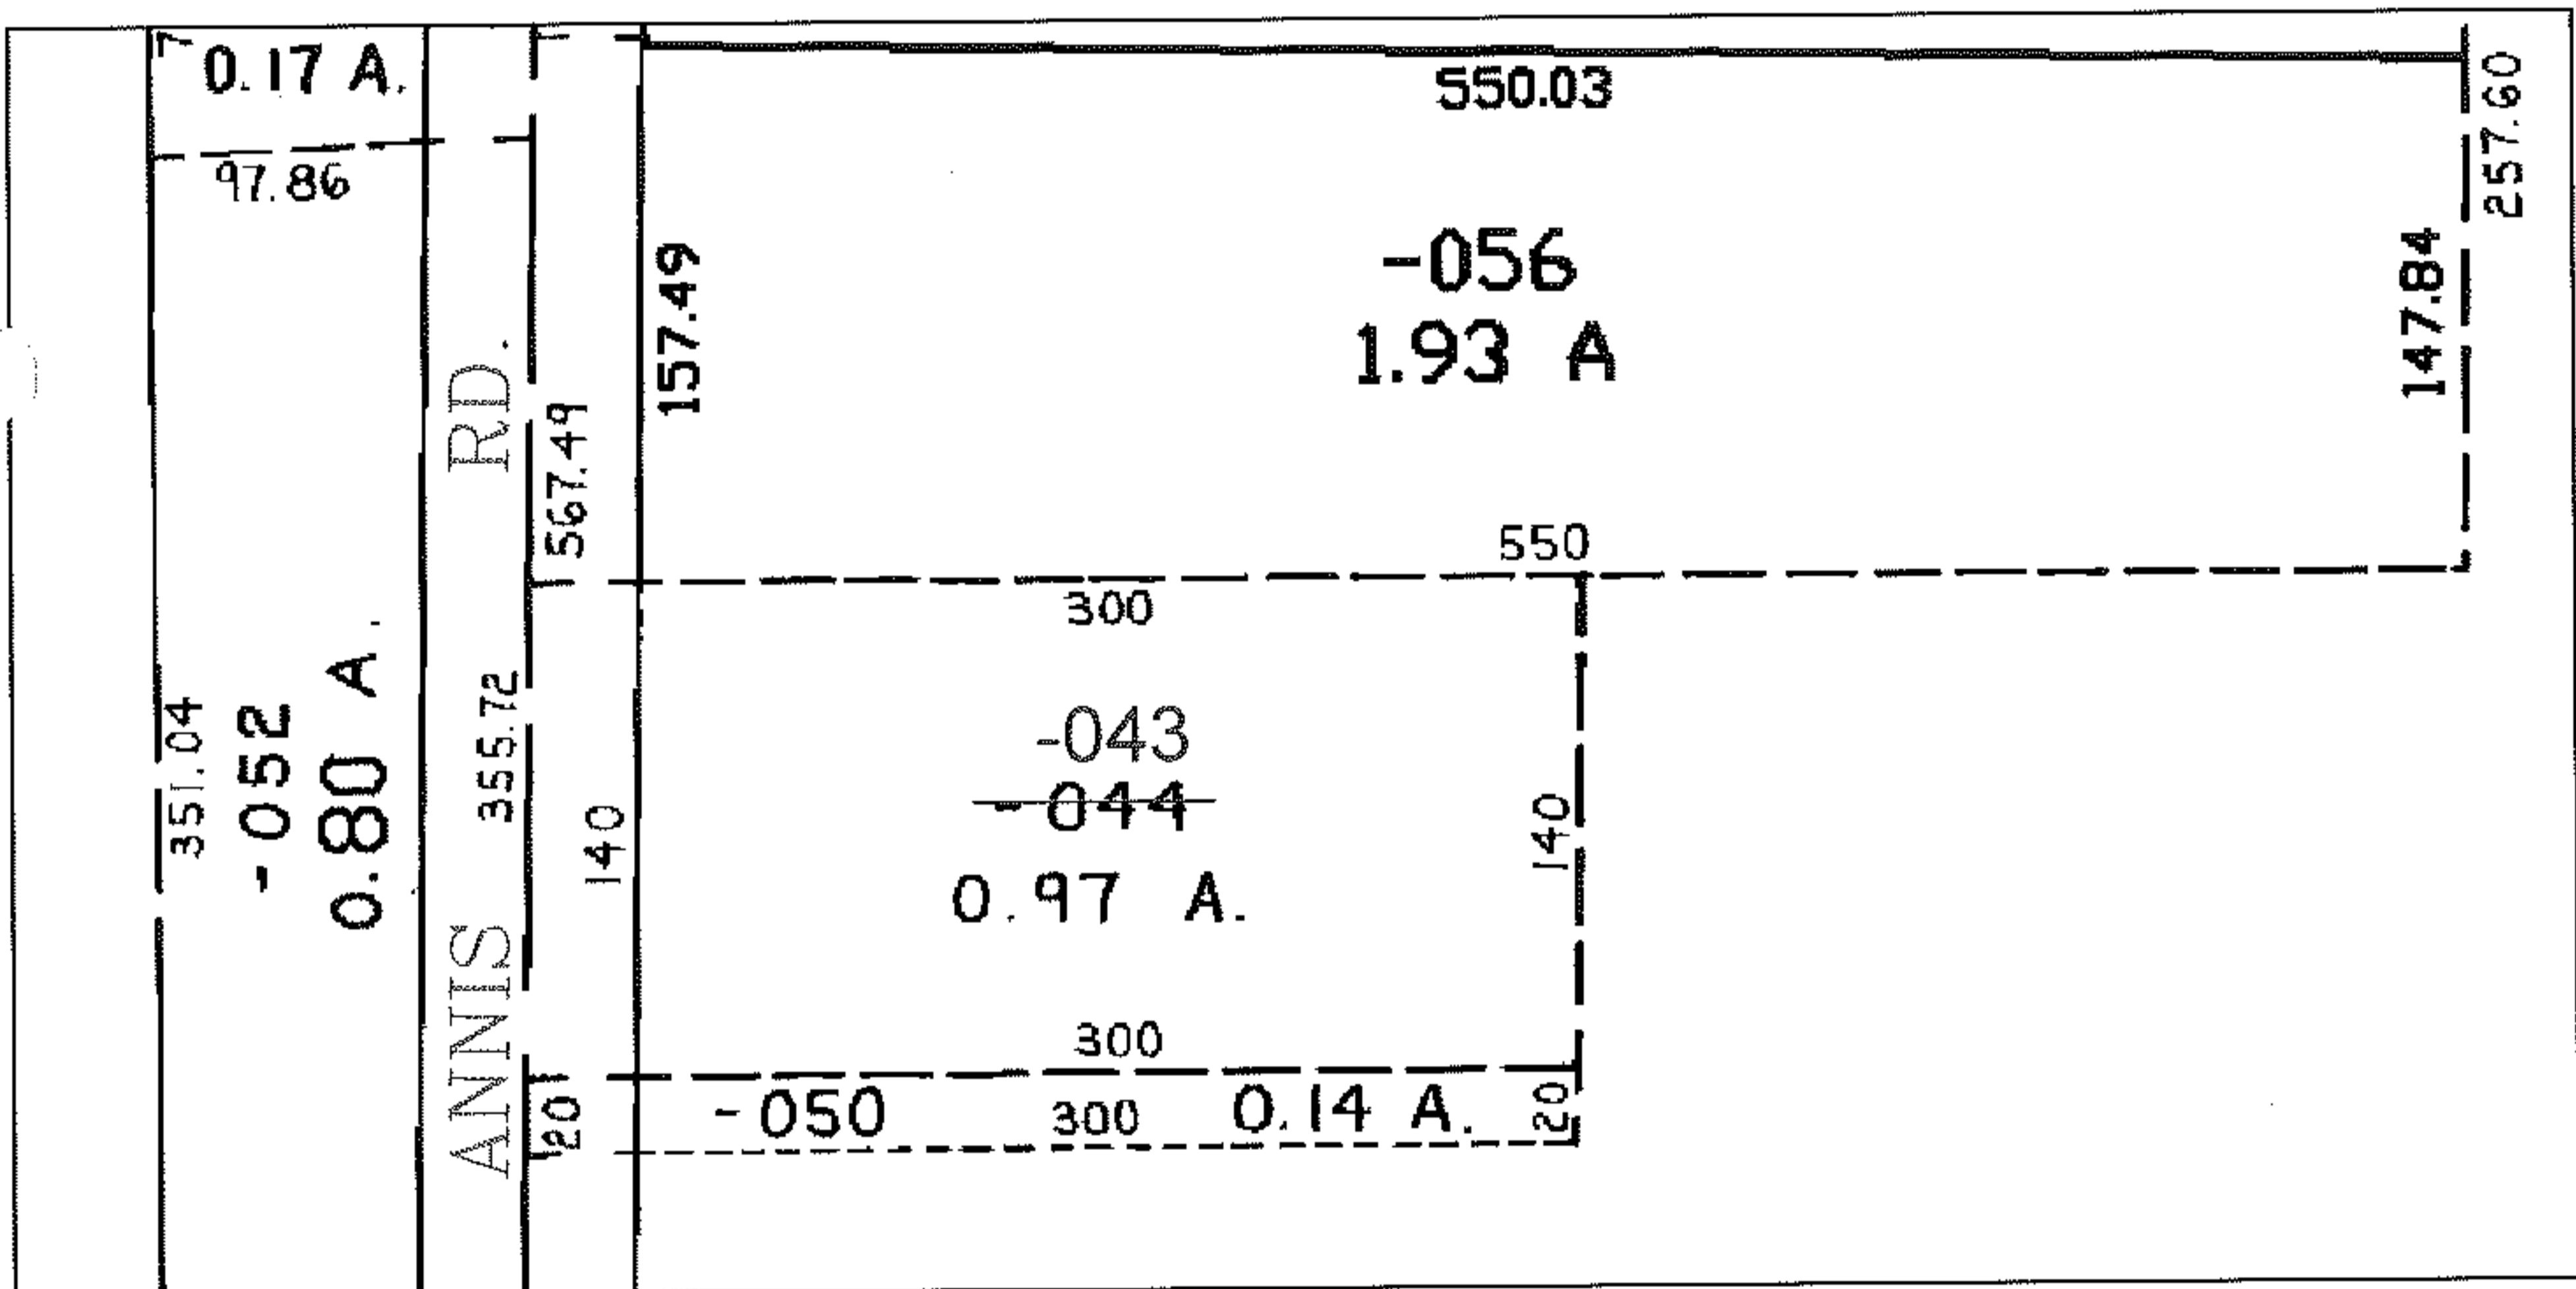

RASTER

PARENT PARCEL: 05-00-030-000-044

CHILD PARCEL: 05-00-030-000-043

STARTING POINT: XXXXXX

11-02313-C

DROP FROM DUPLICATE

05-00-030-000-044  
0.97 A.

ADD TO DUPLICATE

05-00-030-000-043  
0.97 A.

CORRECTING SPLIT #18357

SPLITS/DEEDS PROCESSED

LORAIN COUNTY TAX MAP DEPARTMENT  
226 MIDDLE AVE. ELYRIA, OHIO

SURVEYED BY: NONE

CLOSURE: NONE

MAP PAGE(S): 5-00-030-A

APPROVED BY: TJS DATE: 6/27/11

SCALE: 1"= 100 PRIOR INST.: NA