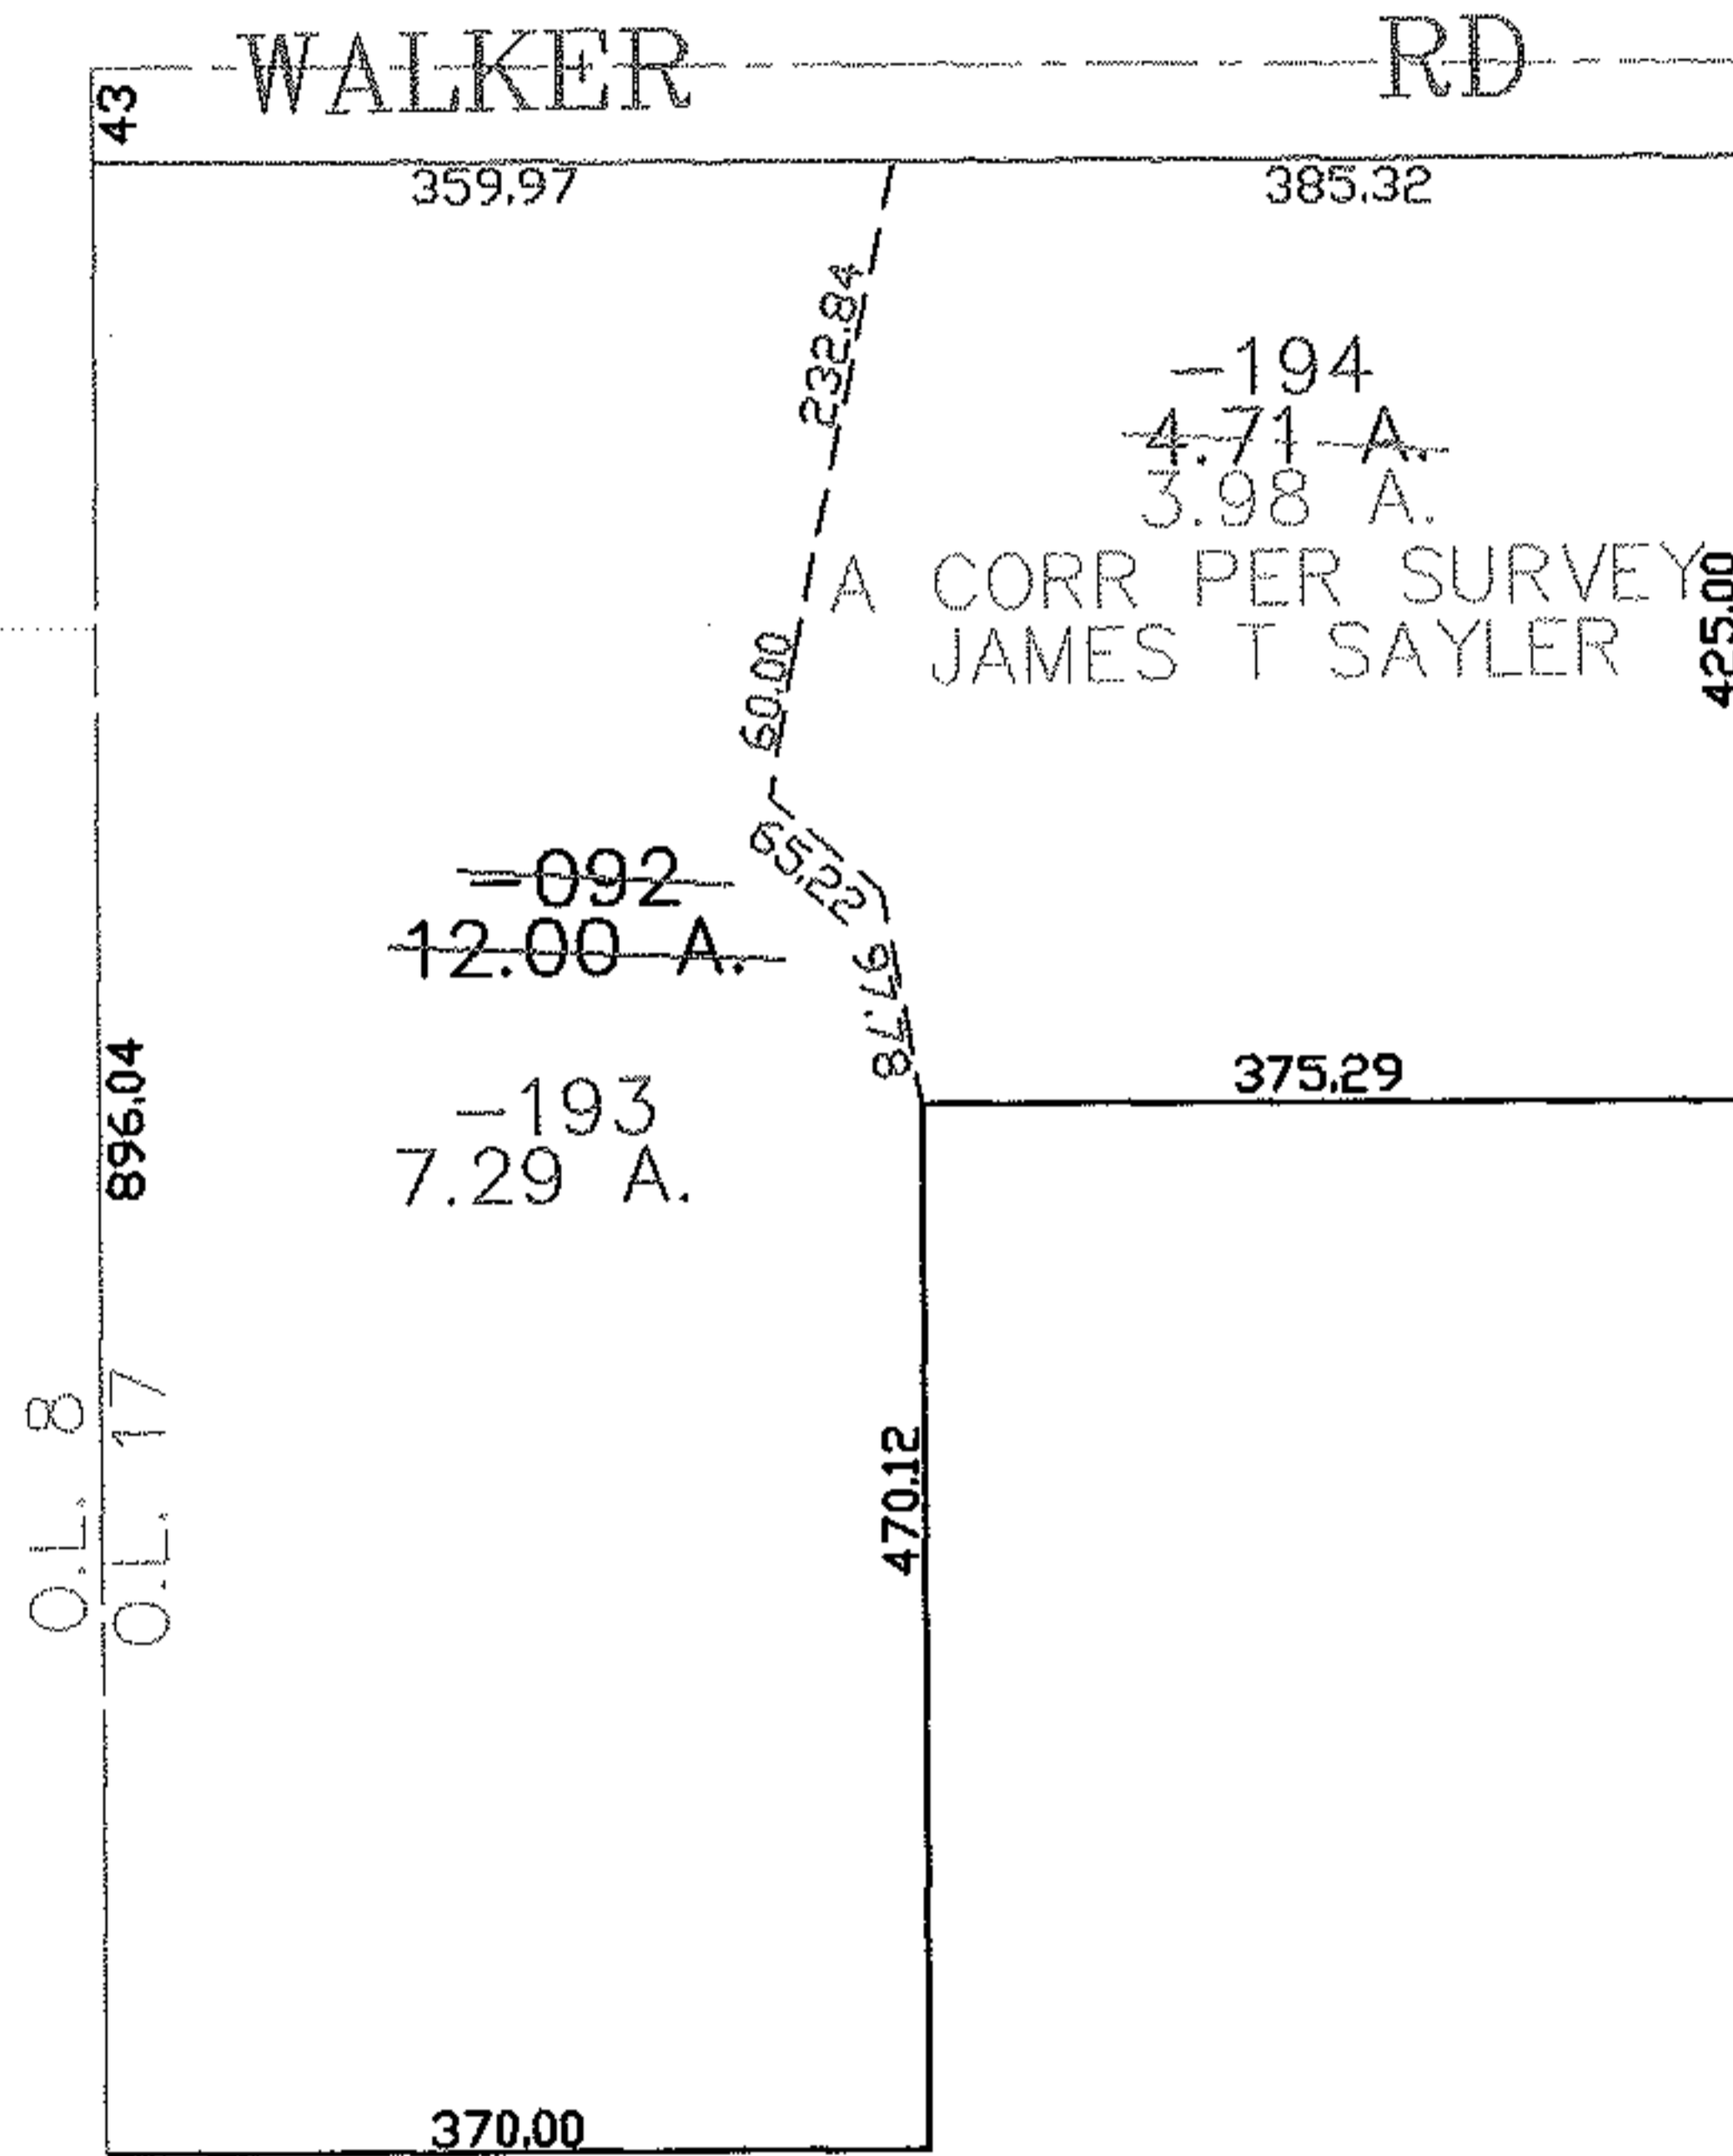

RASTER

PARENT PARCEL: 04-00-017-101-092

06-02306

CHILD PARCEL: 04-00-017-101-193, -194

STARTING POINT: CENTERLINE OF WALKER RD \* O.L. 17

**SPLITS/DEEDS PROCESSED**

LORAIN COUNTY TAX MAP DEPARTMENT  
226 MIDDLE AVE. ELYRIA, OHIO

SURVEYED BY: JAMES T SAYLER

CLOSURE: 0.00 : 10.000

MAP PAGE(S): 04-00-017-A

APPROVED BY: JAH DATE: 1-8-07

SCALE: 1" = 200 PRIOR INSTRUMENT: OR 338/34