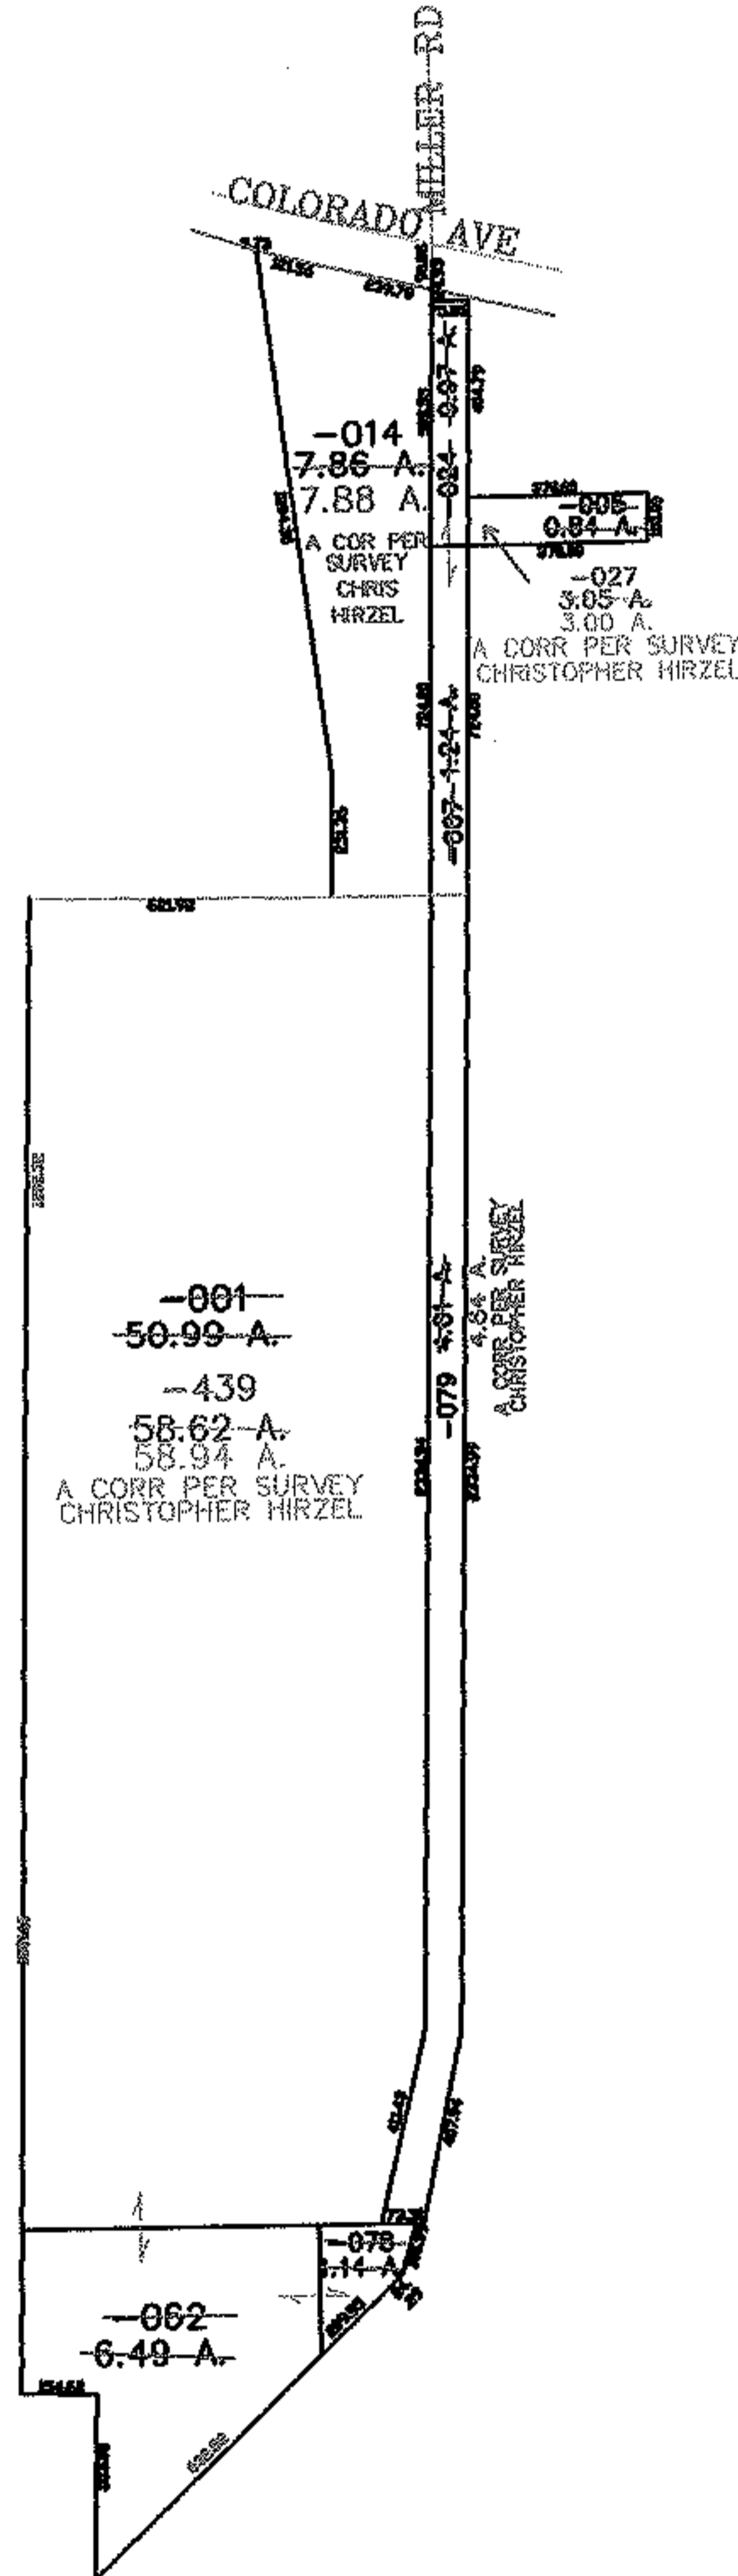

RASTER

PARENT PARCEL: 04-00-004-103-024 -005 -007 -014 04-00-003-101-062 -078 001 079  
CHILD PARCEL: 04-00-003-101-439 04-00-004-103-027  
STARTING POINT: CENTERLINE OF COLORADO AVE & MILLER RD

06-02304

**SPLITS/DEEDS PROCESSED**

LORAIN COUNTY TAX MAP DEPARTMENT  
226 MIDDLE AVE. ELYRIA, OHIO

SURVEYED BY: CHRISTOPHER HIRZEL  
CLOSURE: 0.00 : 10.000  
MAP PAGE(S): 04-00-003-A  
APPROVED BY: JAH DATE: 01-05-07  
SCALE: 1" = 700 PRIOR INSTRUMENT: DV 958/28