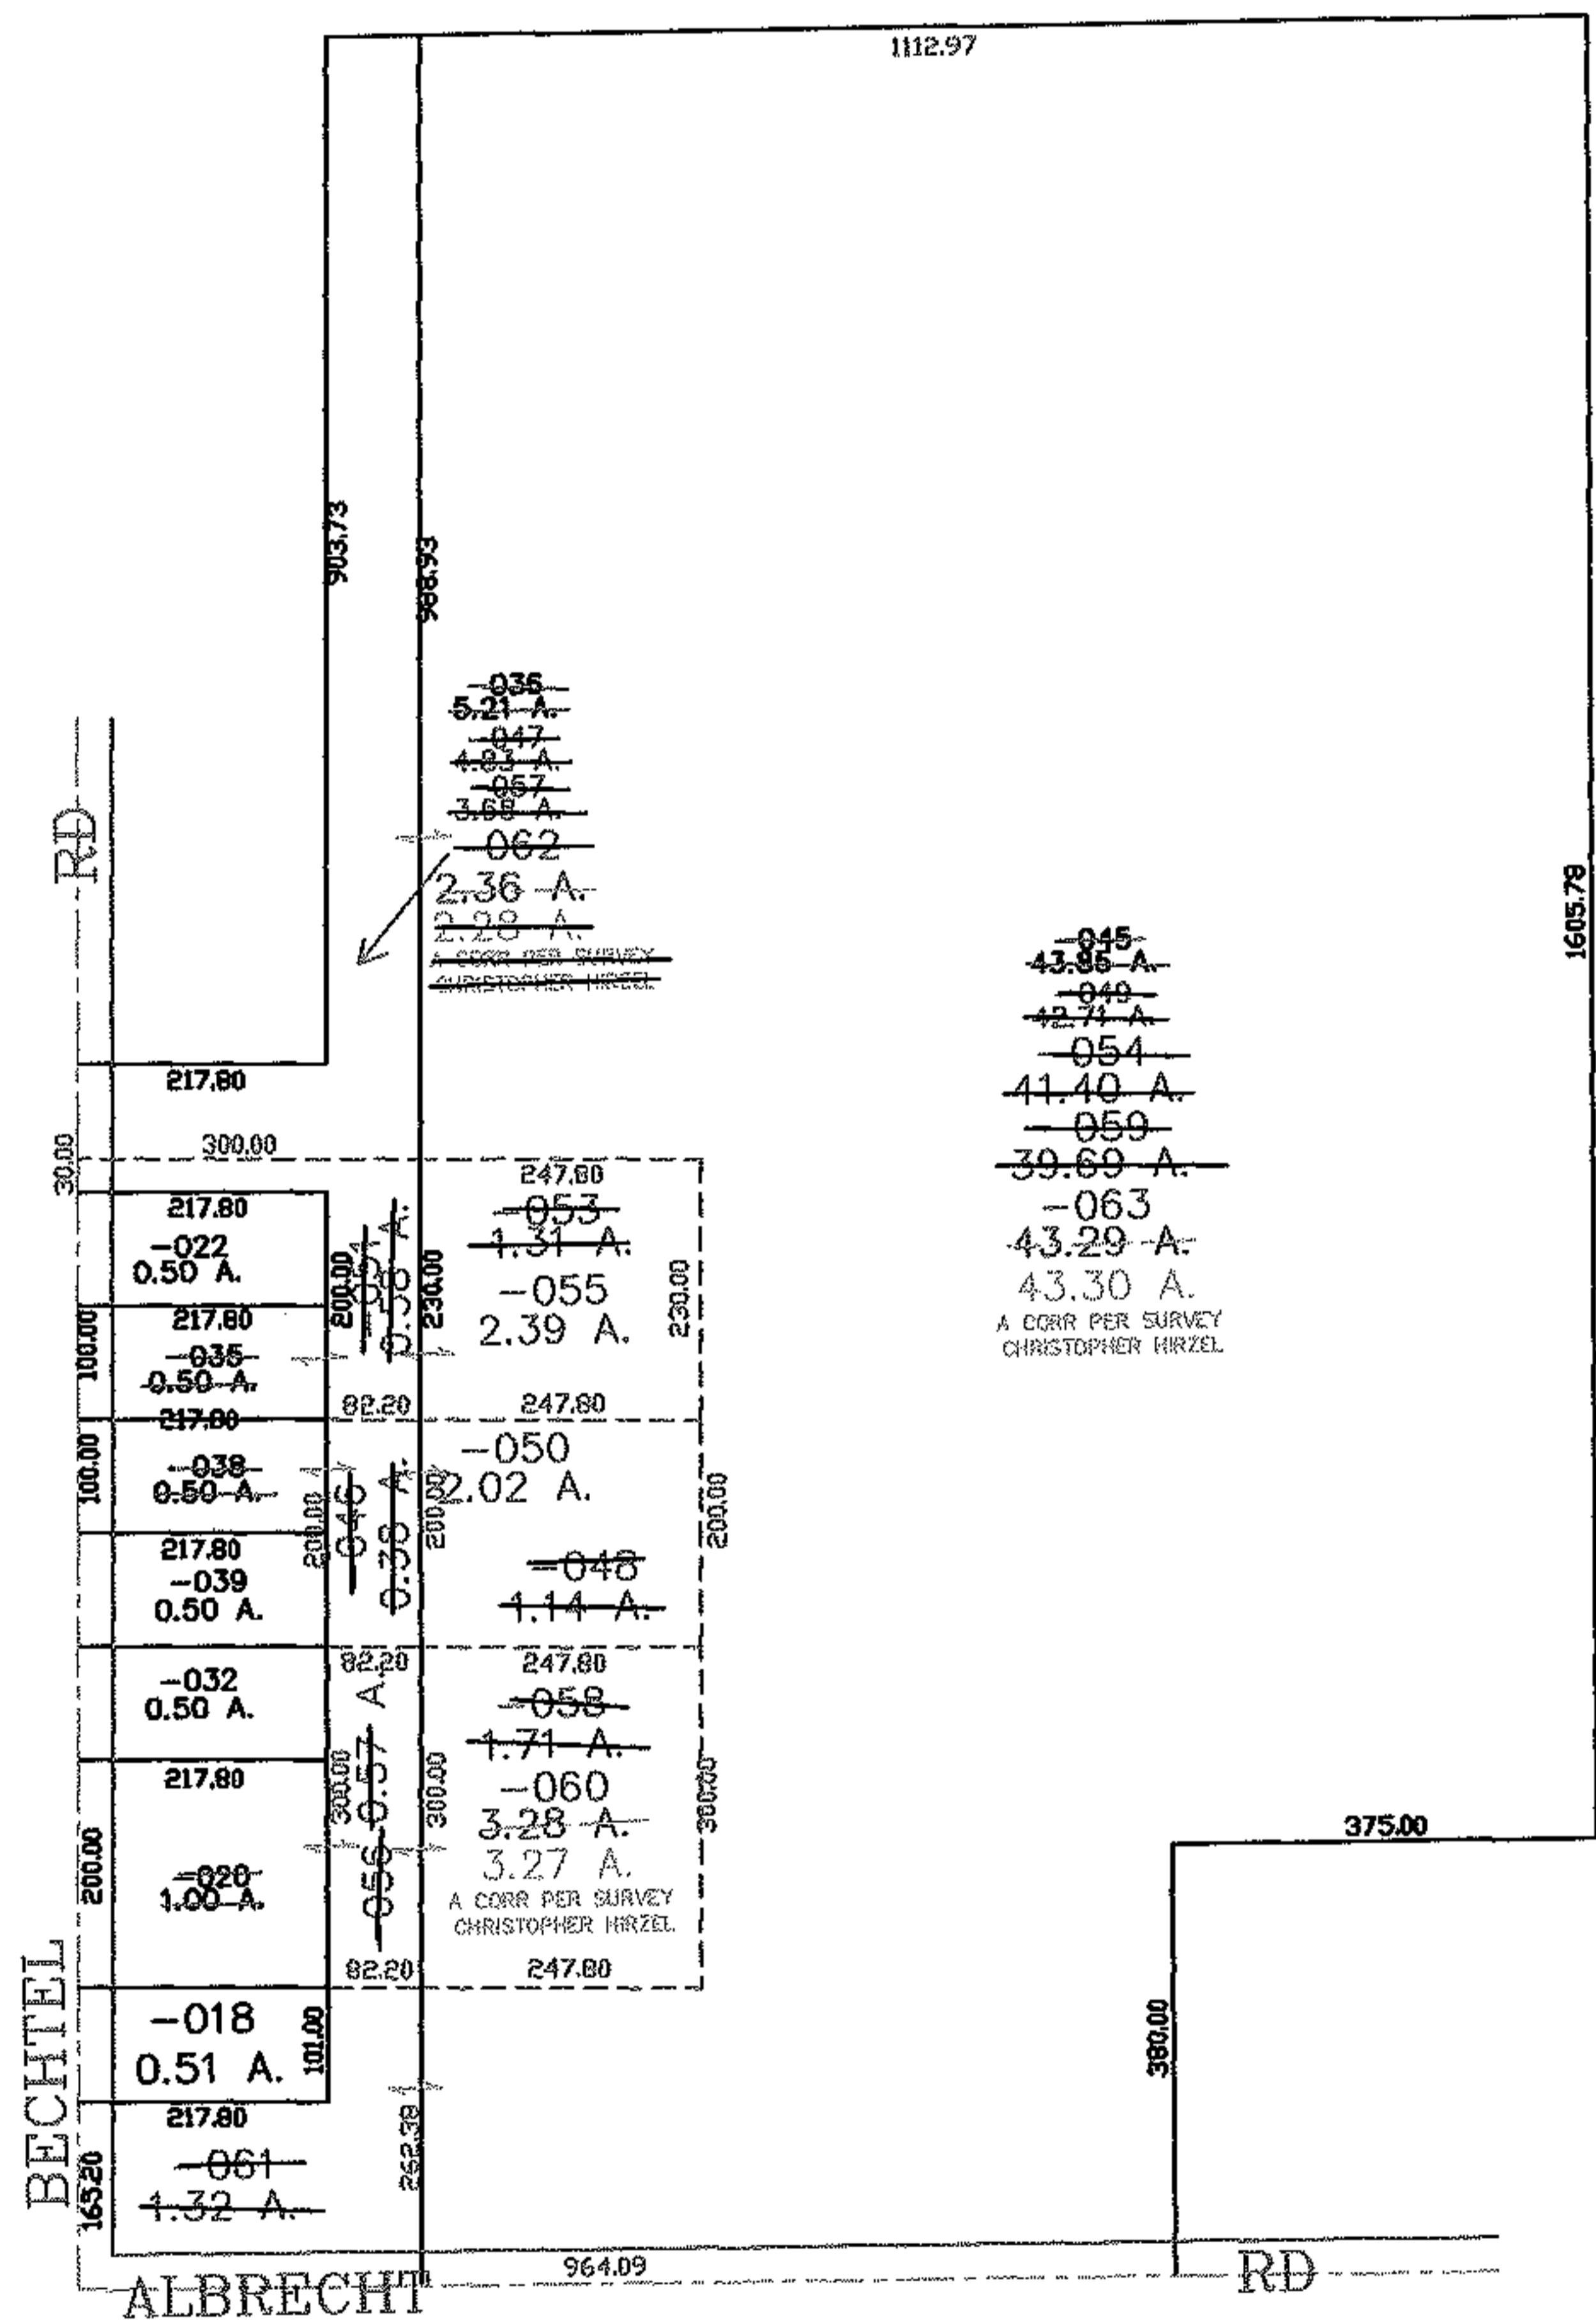

PARENT PARCEL: 05-00-071-000-036, -045, -038, -035, -020

CHILD PARCEL: 05-00-071-000-046 THRU -063

STARTING POINT: CENTERLINE OF BECHTEL RD & ALBRECHT RD

06-02302

SPLITS/DEEDS PROCESSED
LORAIN COUNTY TAX MAP DEPARTMENT
 226 MIDDLE AVE. ELYRIA, OHIO

SURVEYED BY: CHRISTOPHER HIRZEL
 CLOSURE: 0.00 : 10.000
 MAP PAGE(S): 05-00-071-B
 APPROVED BY: JAH DATE: 1-3-07
 SCALE: 1" = 300 PRIOR INSTRUMENT: 19980532119