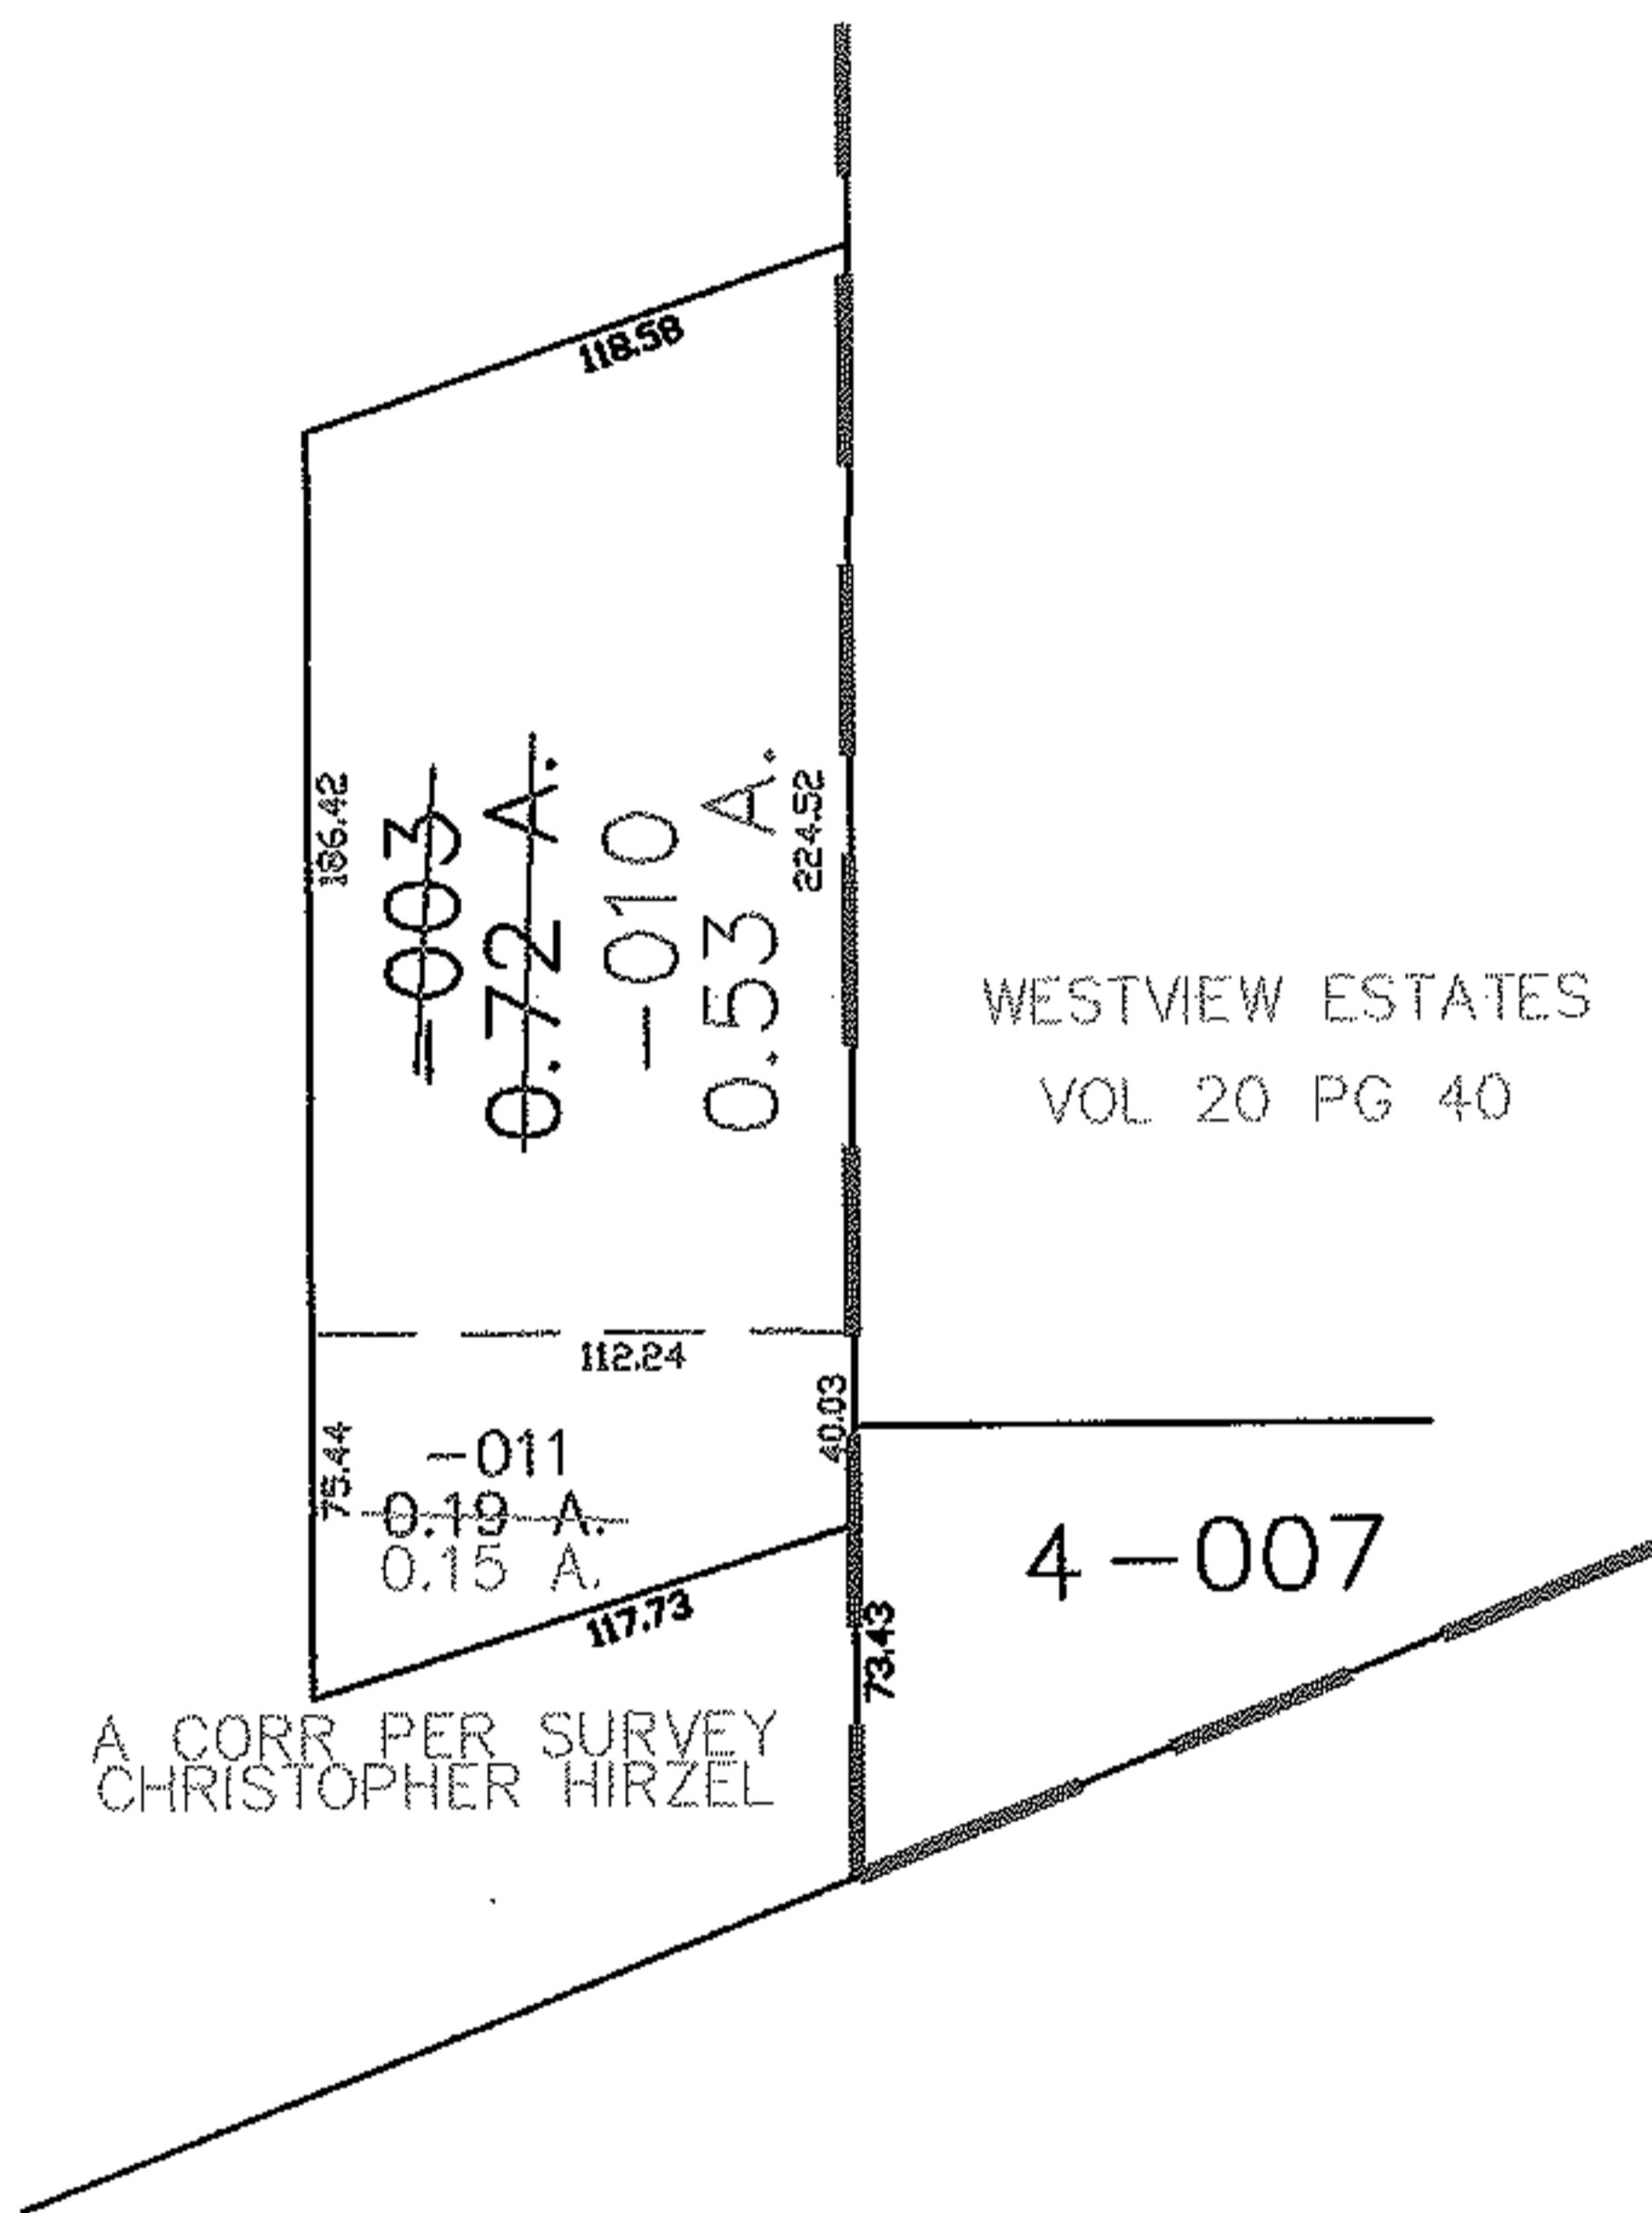

PARENT PARCEL: 03-00-033-106-003

CHILD PARCEL: 03-00-033-106-010, -011

STARTING POINT: SOUTHWEST CORNER OF S/L 4 IN WESTVIEW ESTATES

06-02297

**SPLITS/DEEDS PROCESSED**

LORAIN COUNTY TAX MAP DEPARTMENT  
226 MIDDLE AVE. ELYRIA, OHIO

SURVEYED BY: CHRISTOPHER HIRZEL  
 CLOSURE: 0.00 : 10.000  
 MAP PAGE(S): 03-00-033-A  
 APPROVED BY: JAH DATE: 12-20-06  
 SCALE: 1" = 100 PRIOR INSTRUMENT: OR 103/462