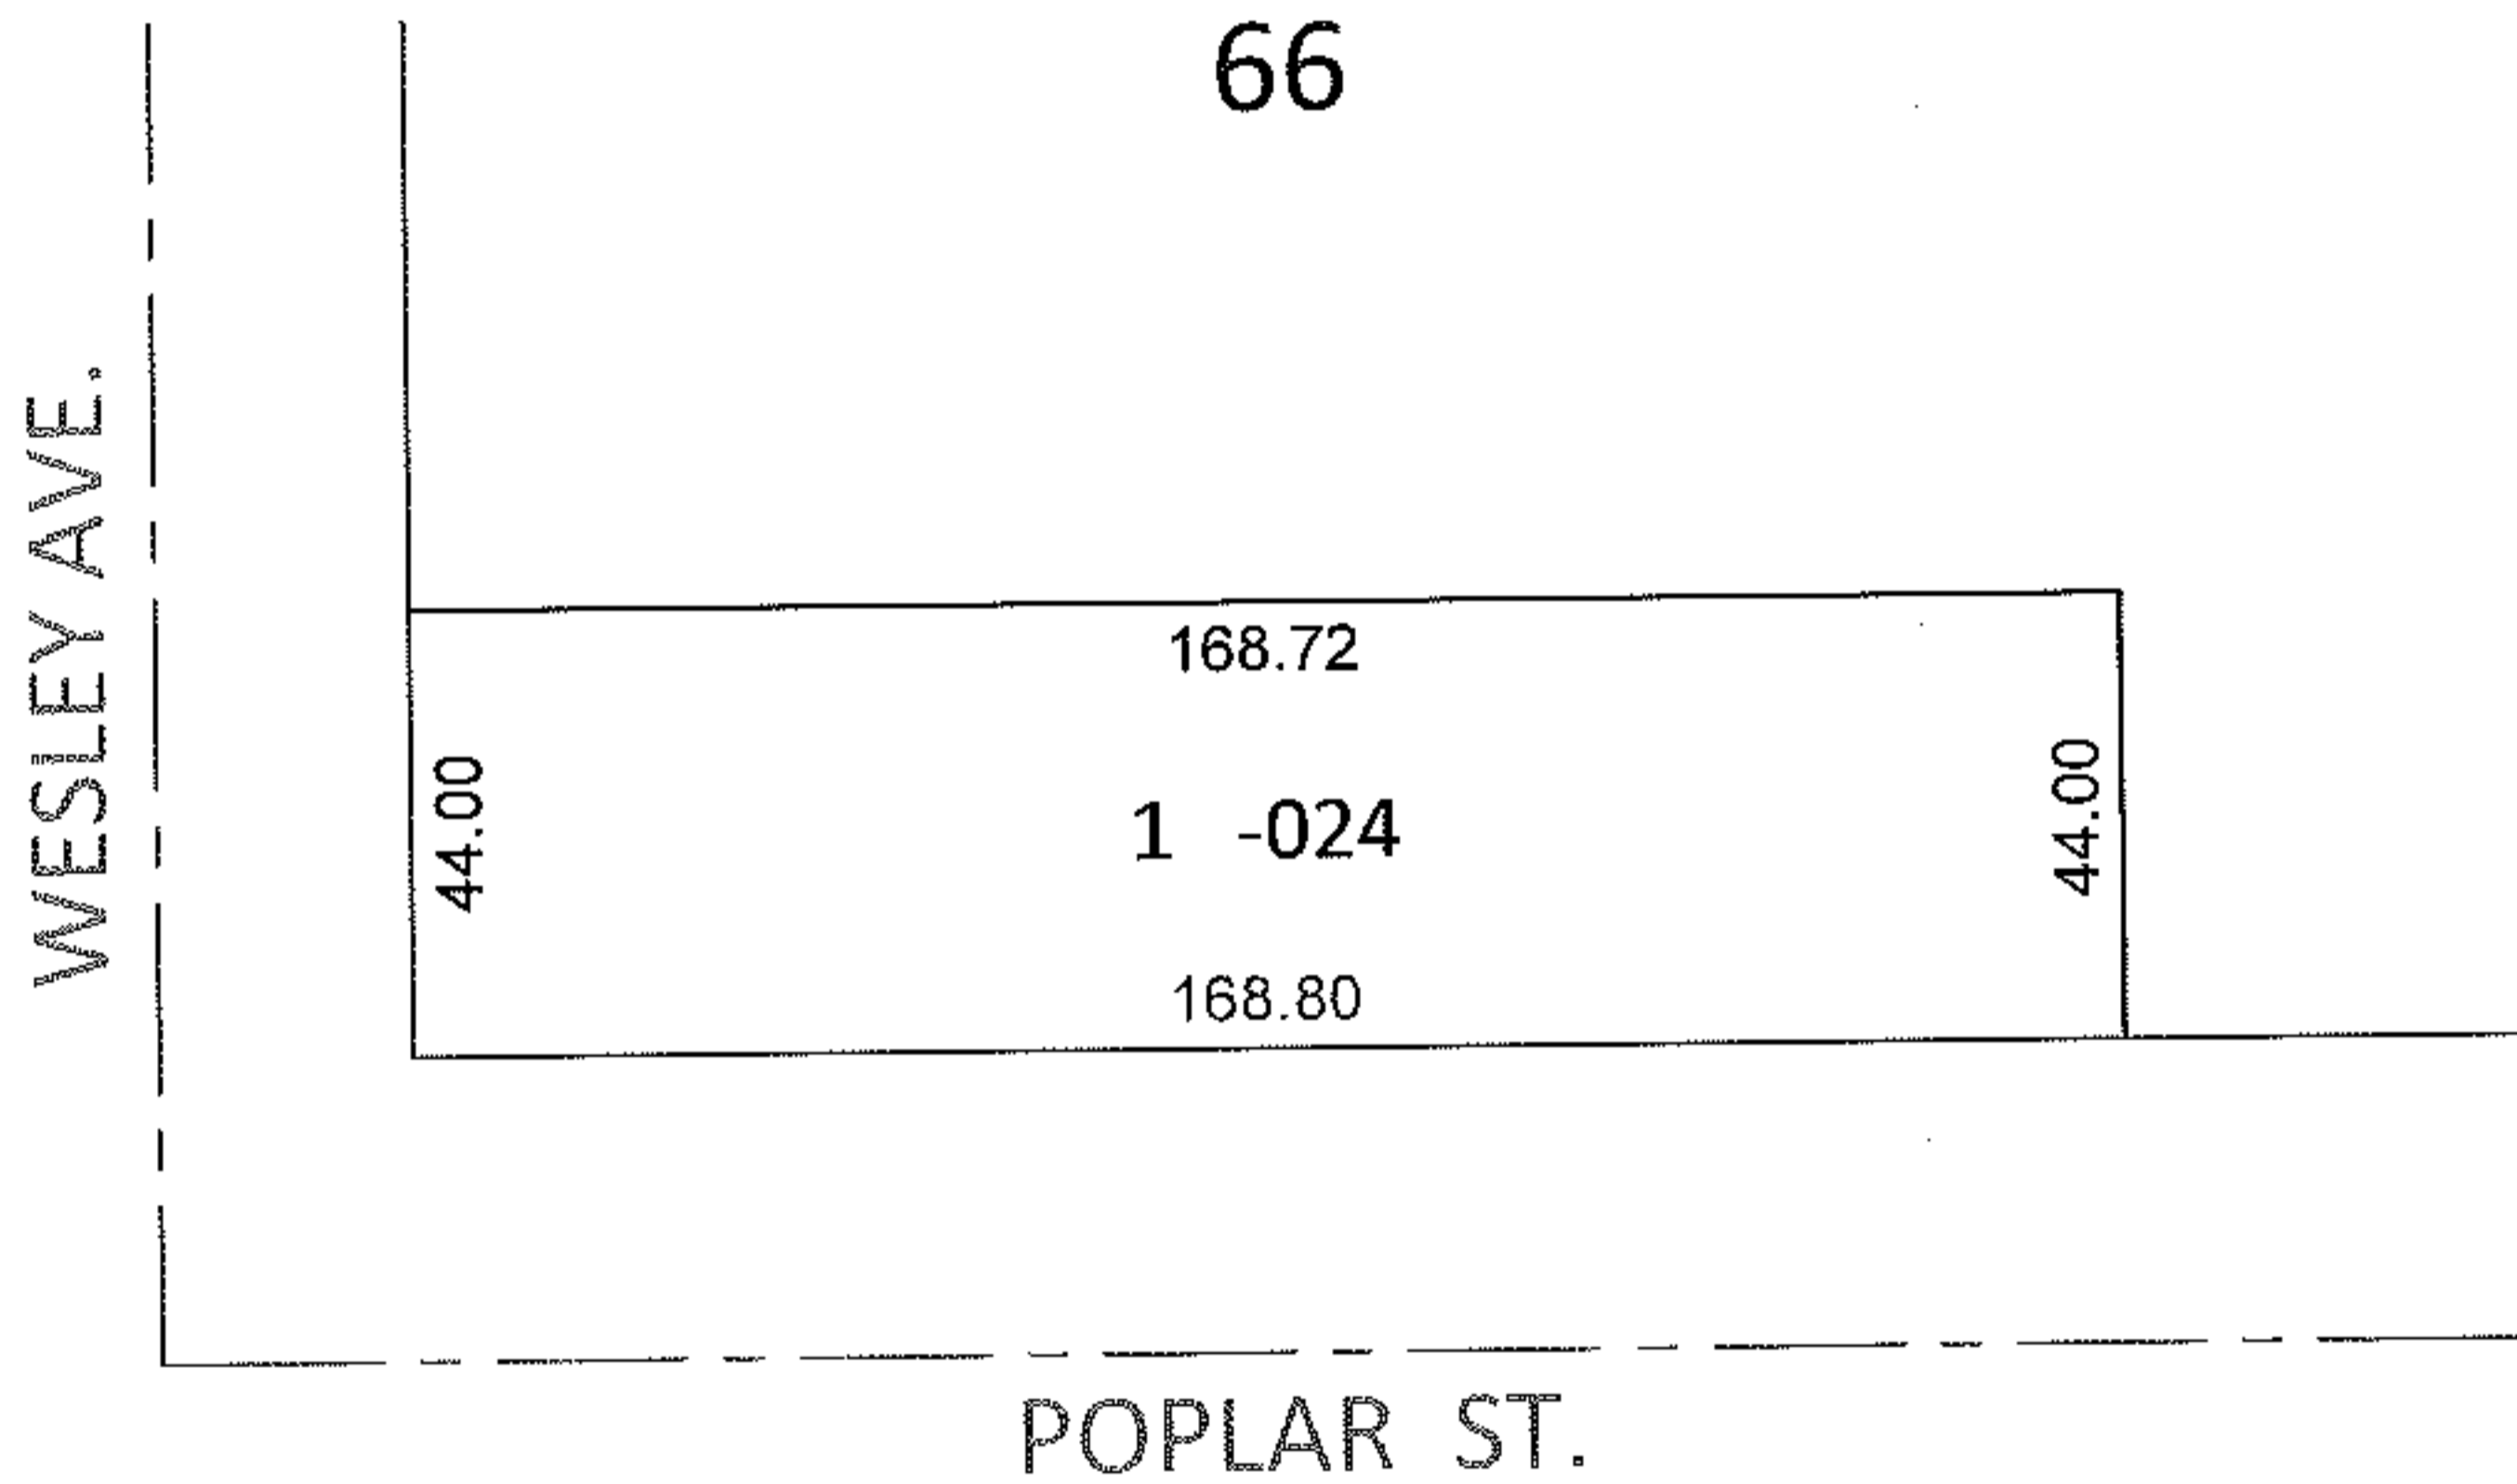

RASTER

PARENT PARCEL: 06-25-023-103-024

11-02297-C

CHILD PARCEL: \_\_\_\_\_

STARTING POINT: S/L 1 IN BLOCK 66 OF CITY FARMS ALLOT (VOL.9 PG.3)

DEPTH CORRECTION

06-25-023-103-024

168.80  
44 X ~~169~~

PER PRIOR DEEDS

SPLITS/DEEDS PROCESSED

LORAIN COUNTY TAX MAP DEPARTMENT  
226 MIDDLE AVE. ELYRIA, OHIO

SURVEYED BY: N/A

CLOSURE: N/A

MAP PAGE(S): 6-89

APPROVED BY: RRM DATE: 5-24-11

SCALE: 1"= 50' PRIOR INST.: 20100341978