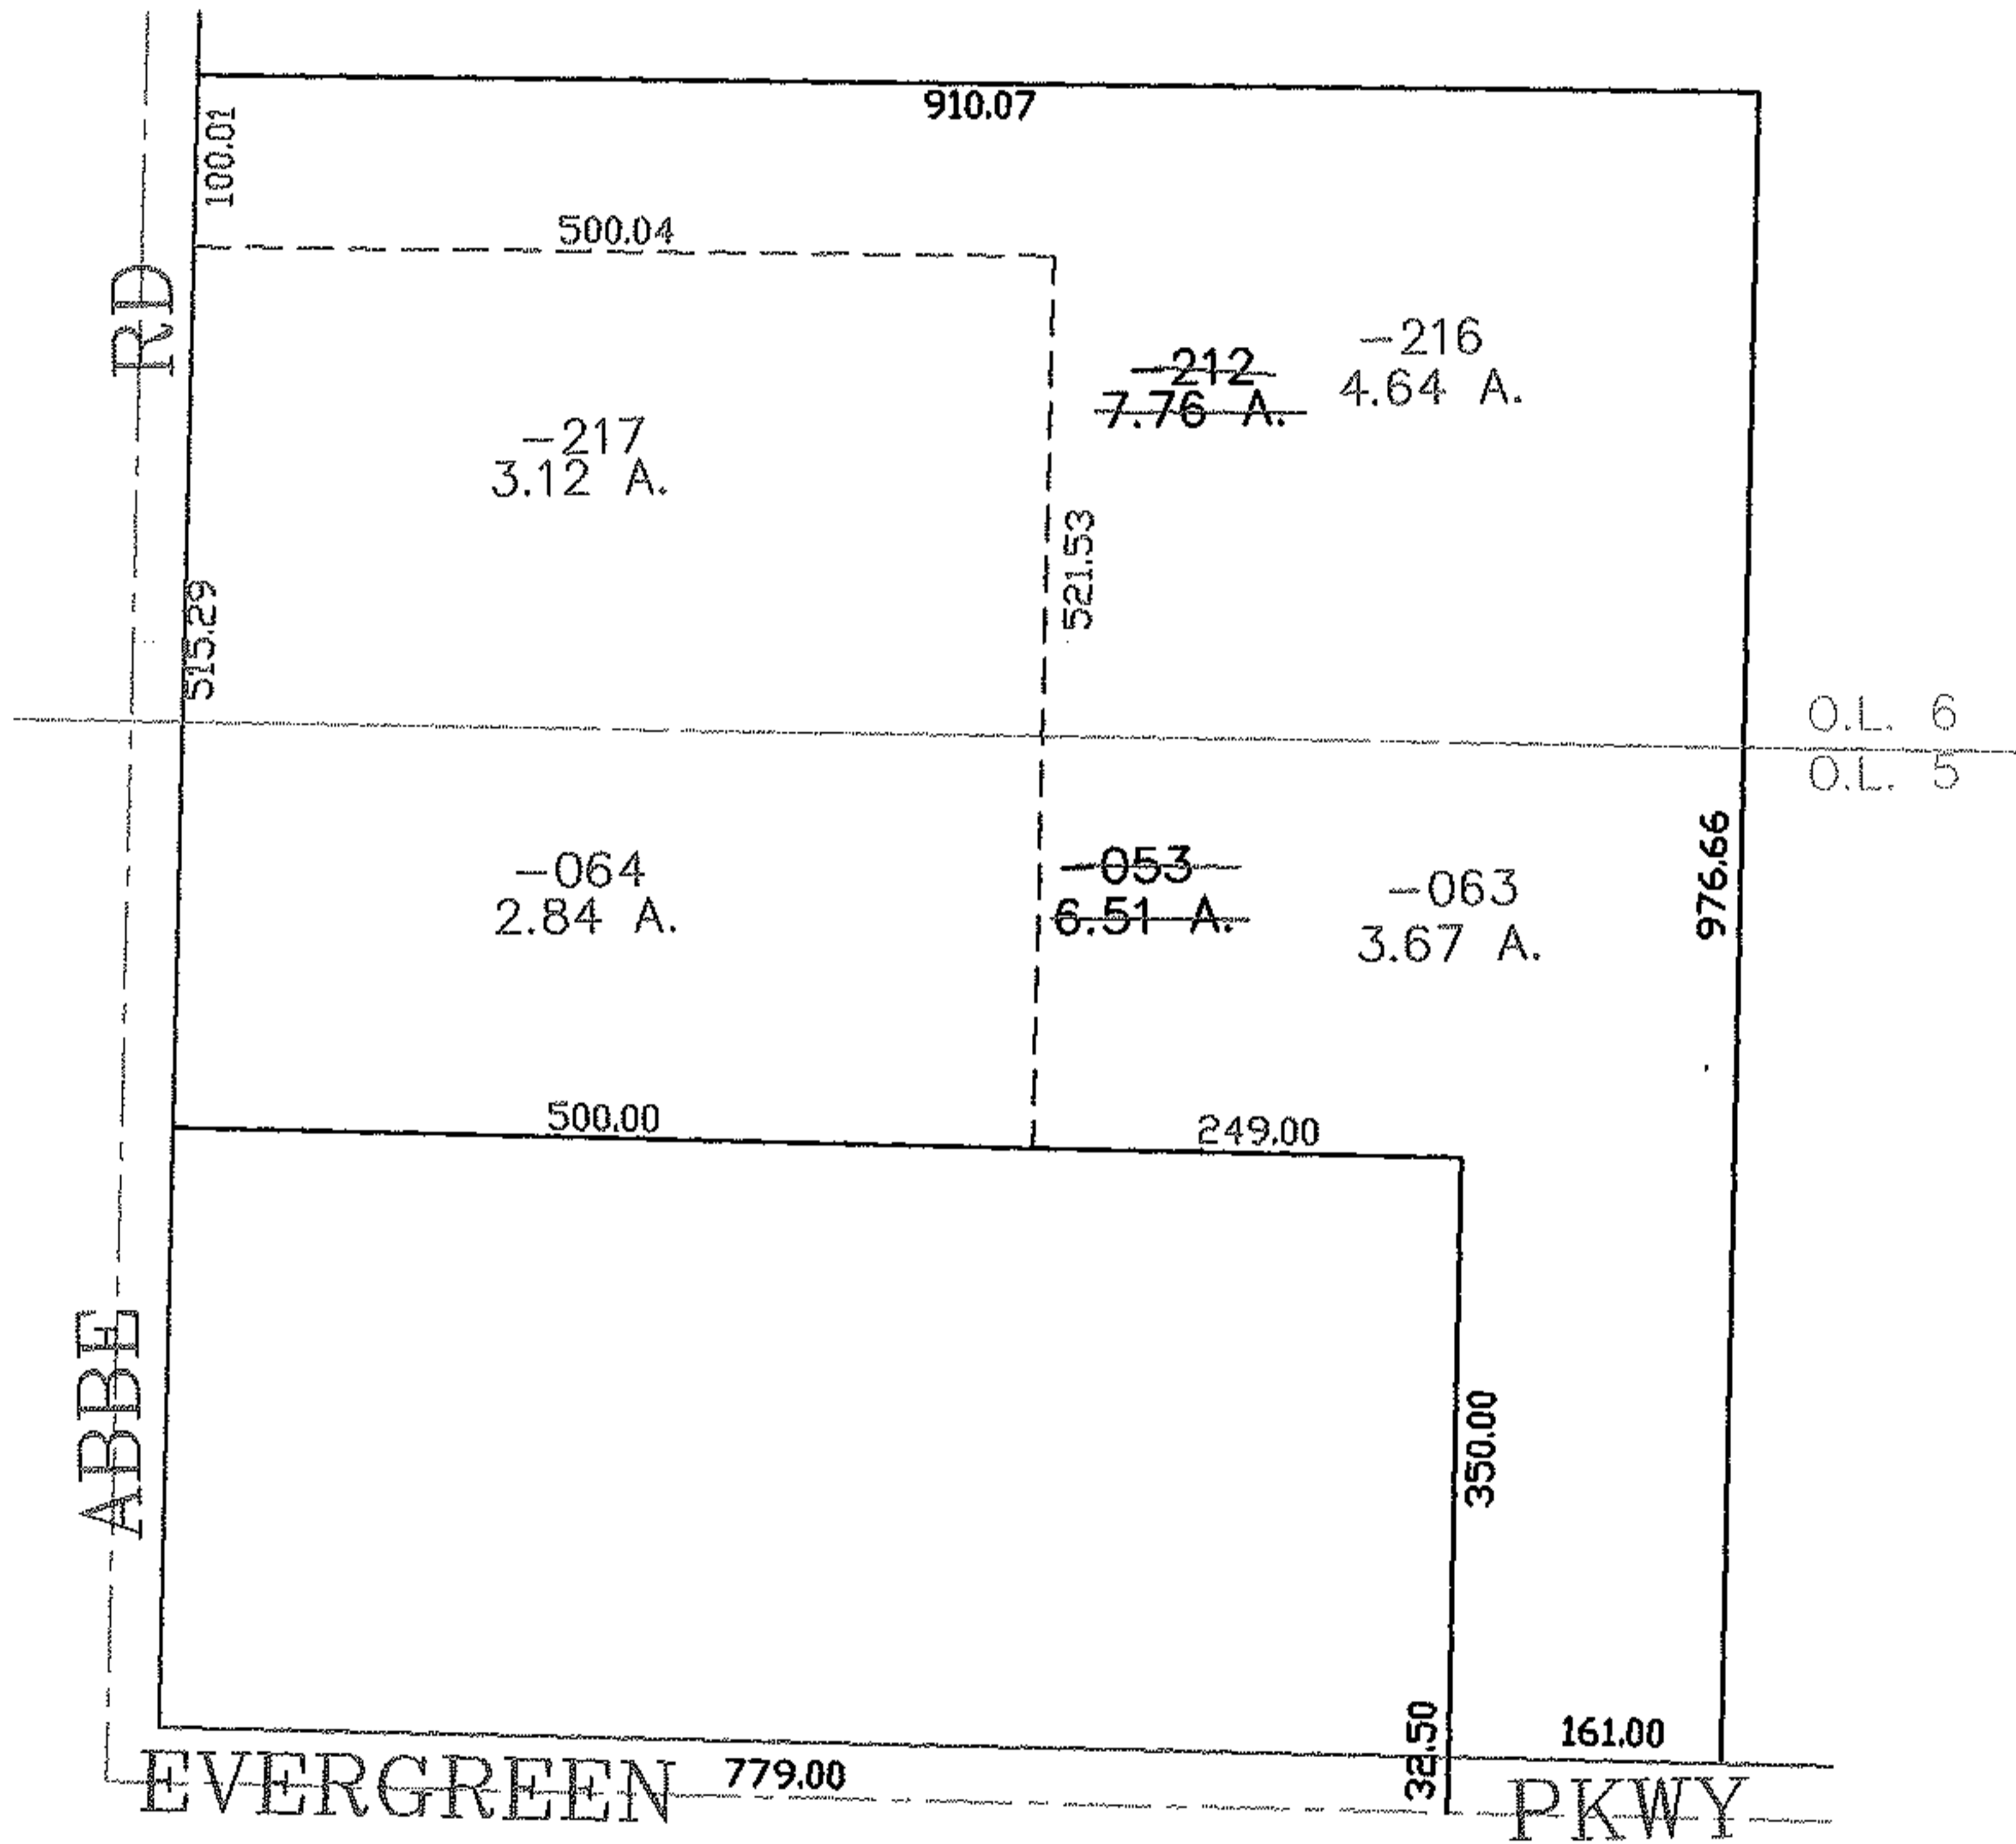

R A STER

PARENT PARCEL: 03-00-005-000-053, 03-00-006-000-212

CHILD PARCEL: 03-00-005-000-063, -064 03-00-006-000-216, -217

STARTING POINT: CENTERLINE OF ABBE RD & EVERGREEN PKWY

06-02291

SPLITS/DEEDS PROCESSED
LORAIN COUNTY TAX MAP DEPARTMENT
 226 MIDDLE AVE. ELYRIA, OHIO

SURVEYED BY: THOMAS NEFF
 CLOSURE: 0.00 : 10.000
 MAP PAGE(S): 03-00-006-A 03-00-005-A
 APPROVED BY: JAH DATE: 12-18-06
 SCALE: 1" = 200' PRIOR INSTRUMENT: 19970508056