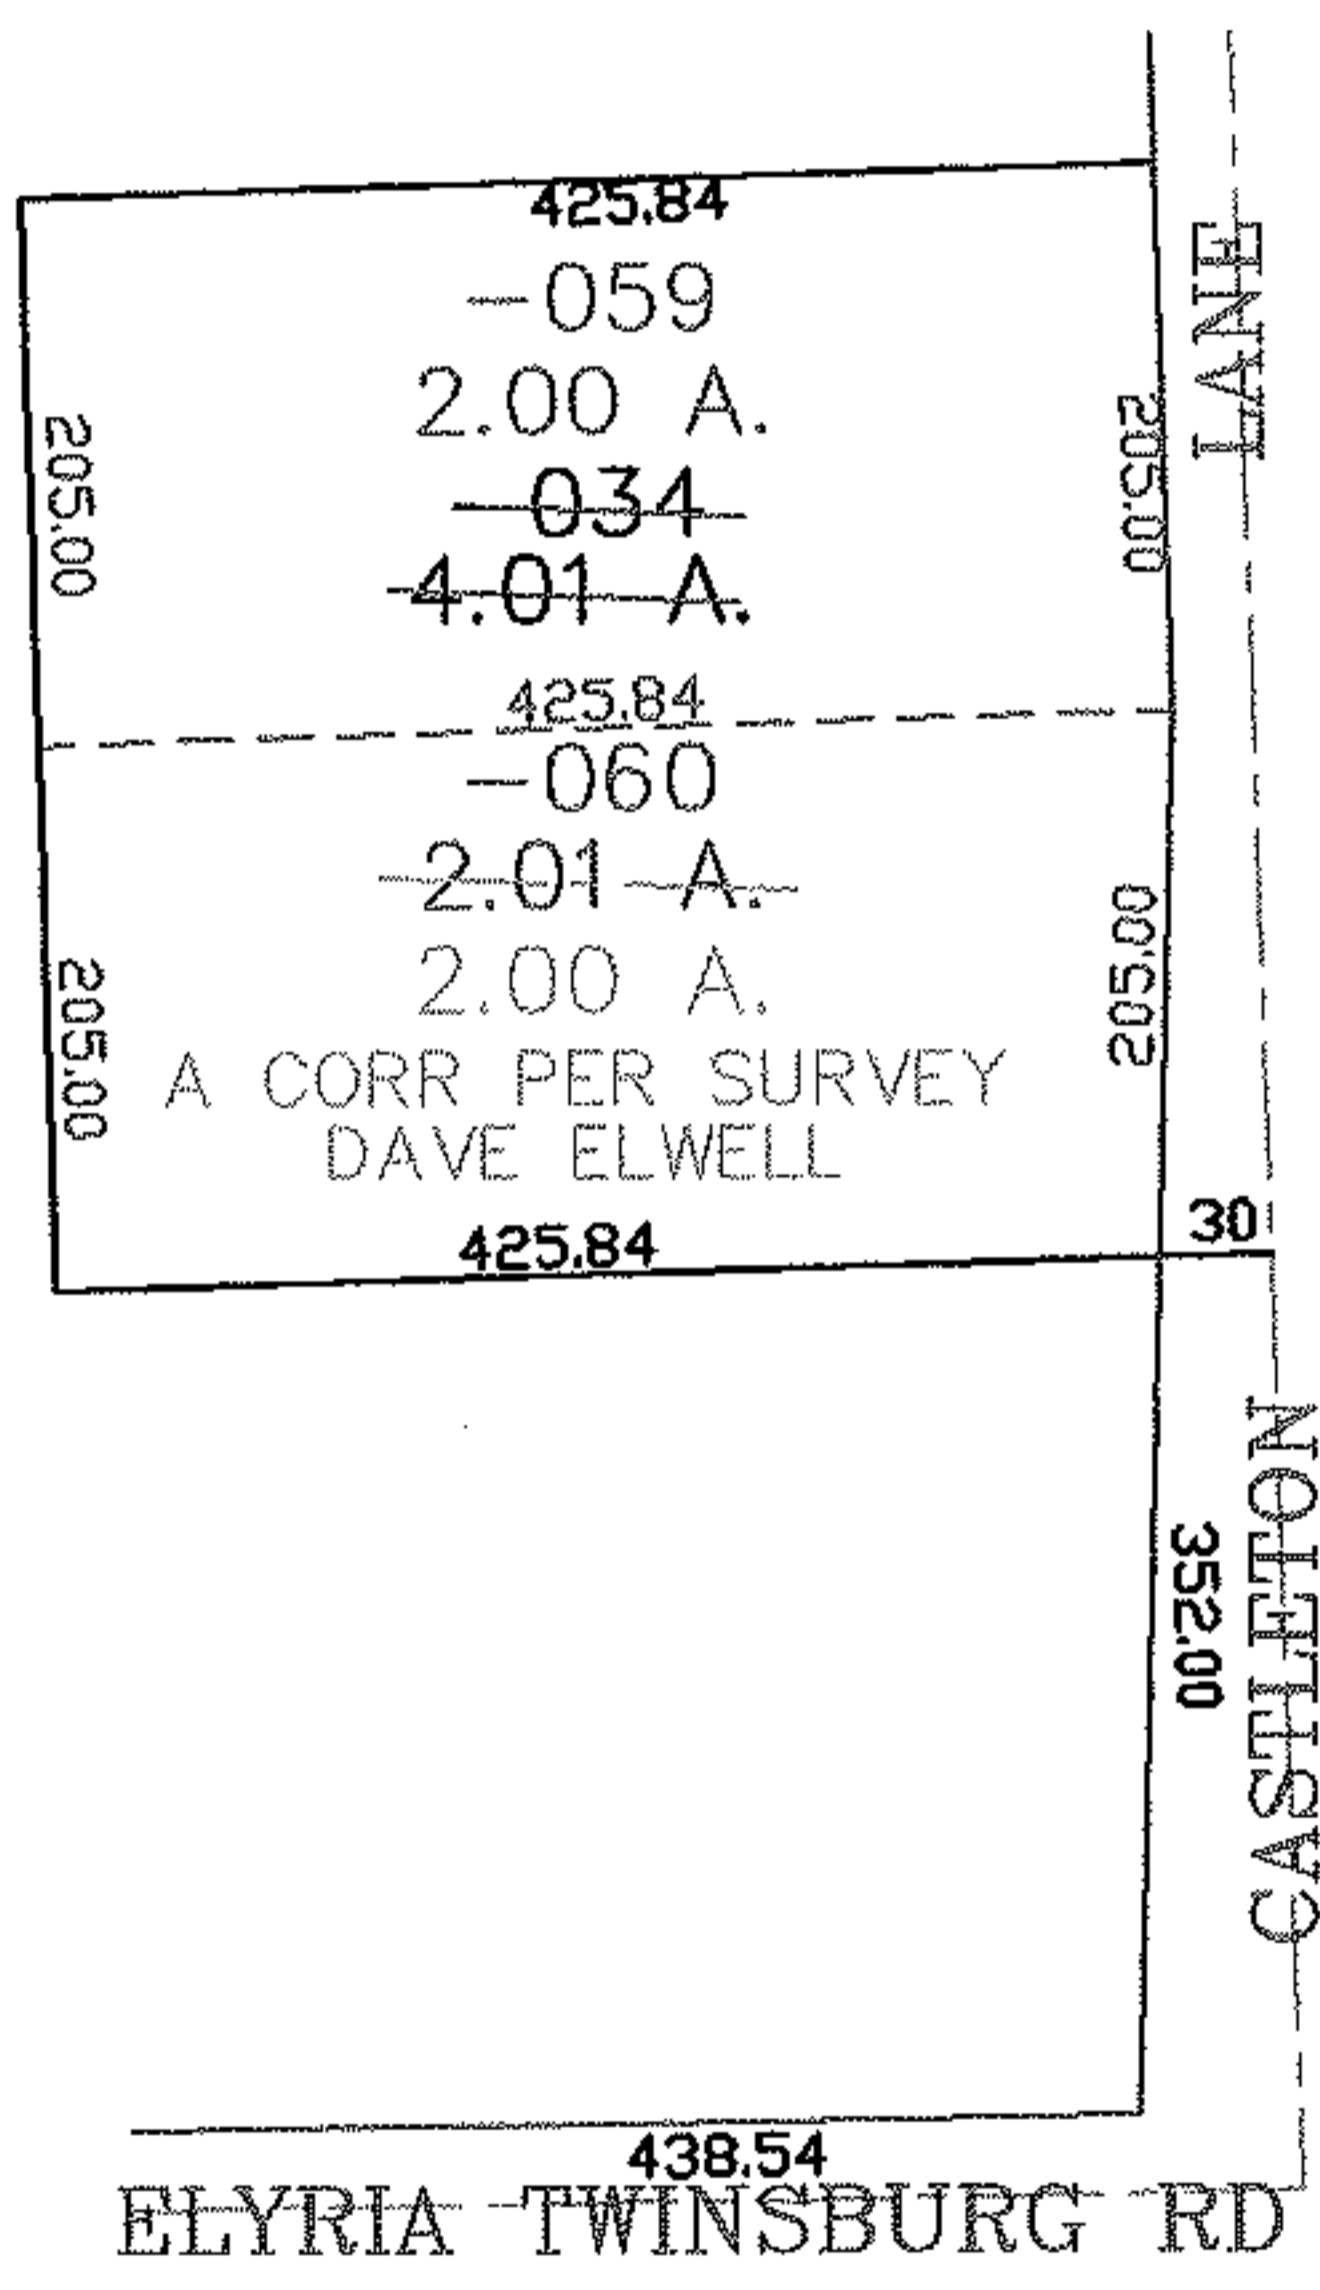

PARENT PARCEL: 11-00-086-000-034

CHILD PARCEL: 11-00-086-000-059, -060

STARTING POINT: CENTERLINE OF ELYRIA TWINSBURG RD & CASTLETON RD

06-02290

**SPLITS/DEEDS PROCESSED**  
**LORAIN COUNTY TAX MAP DEPARTMENT**  
 226 MIDDLE AVE. ELYRIA, OHIO

SURVEYED BY: DAVE ELWELL  
 CLOSURE: 0.00 : 10.000  
 MAP PAGE(S): 11-00-086-A  
 APPROVED BY: JAH DATE: 12-18-06  
 SCALE: 1" = 200 PRIOR INSTRUMENT: 20060150132