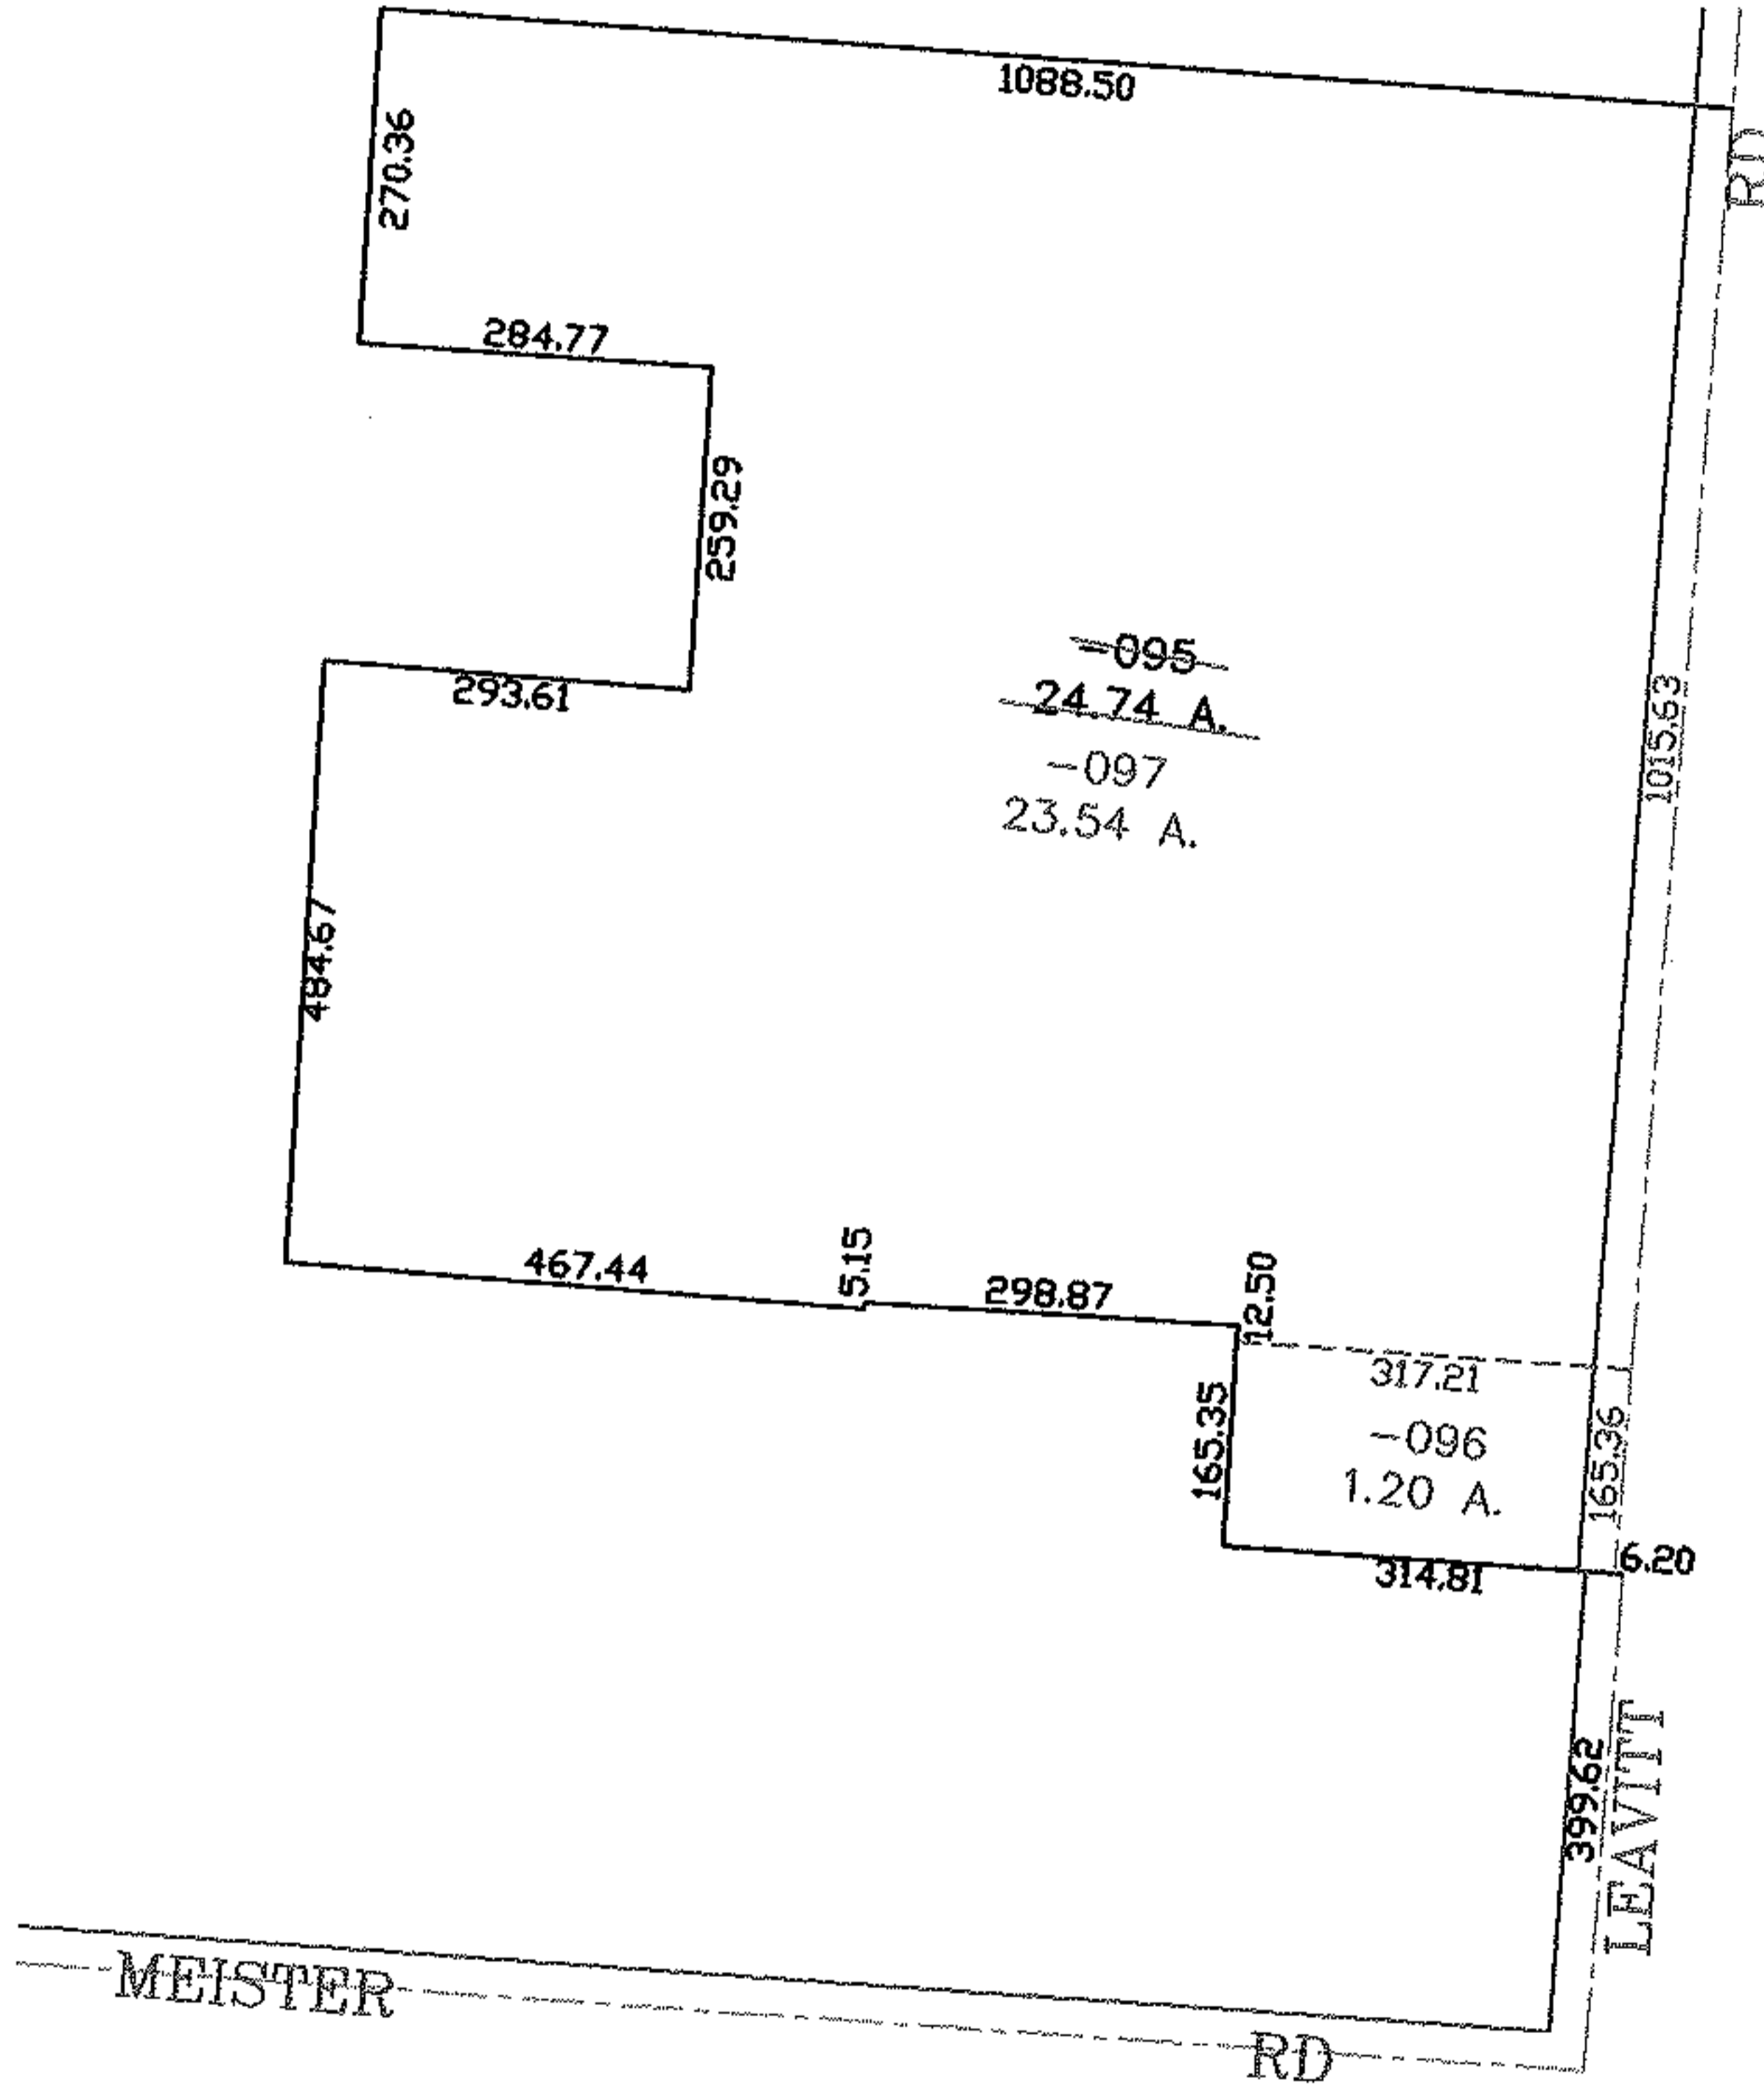

PARENT PARCEL: 02-02-018-000-095

CHILD PARCEL: 02-02-018-000-096, -097

STARTING POINT: CENTERLINE OF MEISTER RD & LEAVITT RD

06-02281

SPLITS/DEEDS PROCESSED

LORAIN COUNTY TAX MAP DEPARTMENT
226 MIDDLE AVE. ELYRIA, OHIO

SURVEYED BY: ROBERT HOY

CLOSURE: 0.00 : 10.000

MAP PAGE(S): 02-02-018-B

APPROVED BY: JAH DATE: 11-4-06

SCALE: 1" = 300 PRIOR INSTRUMENT: 20060140986