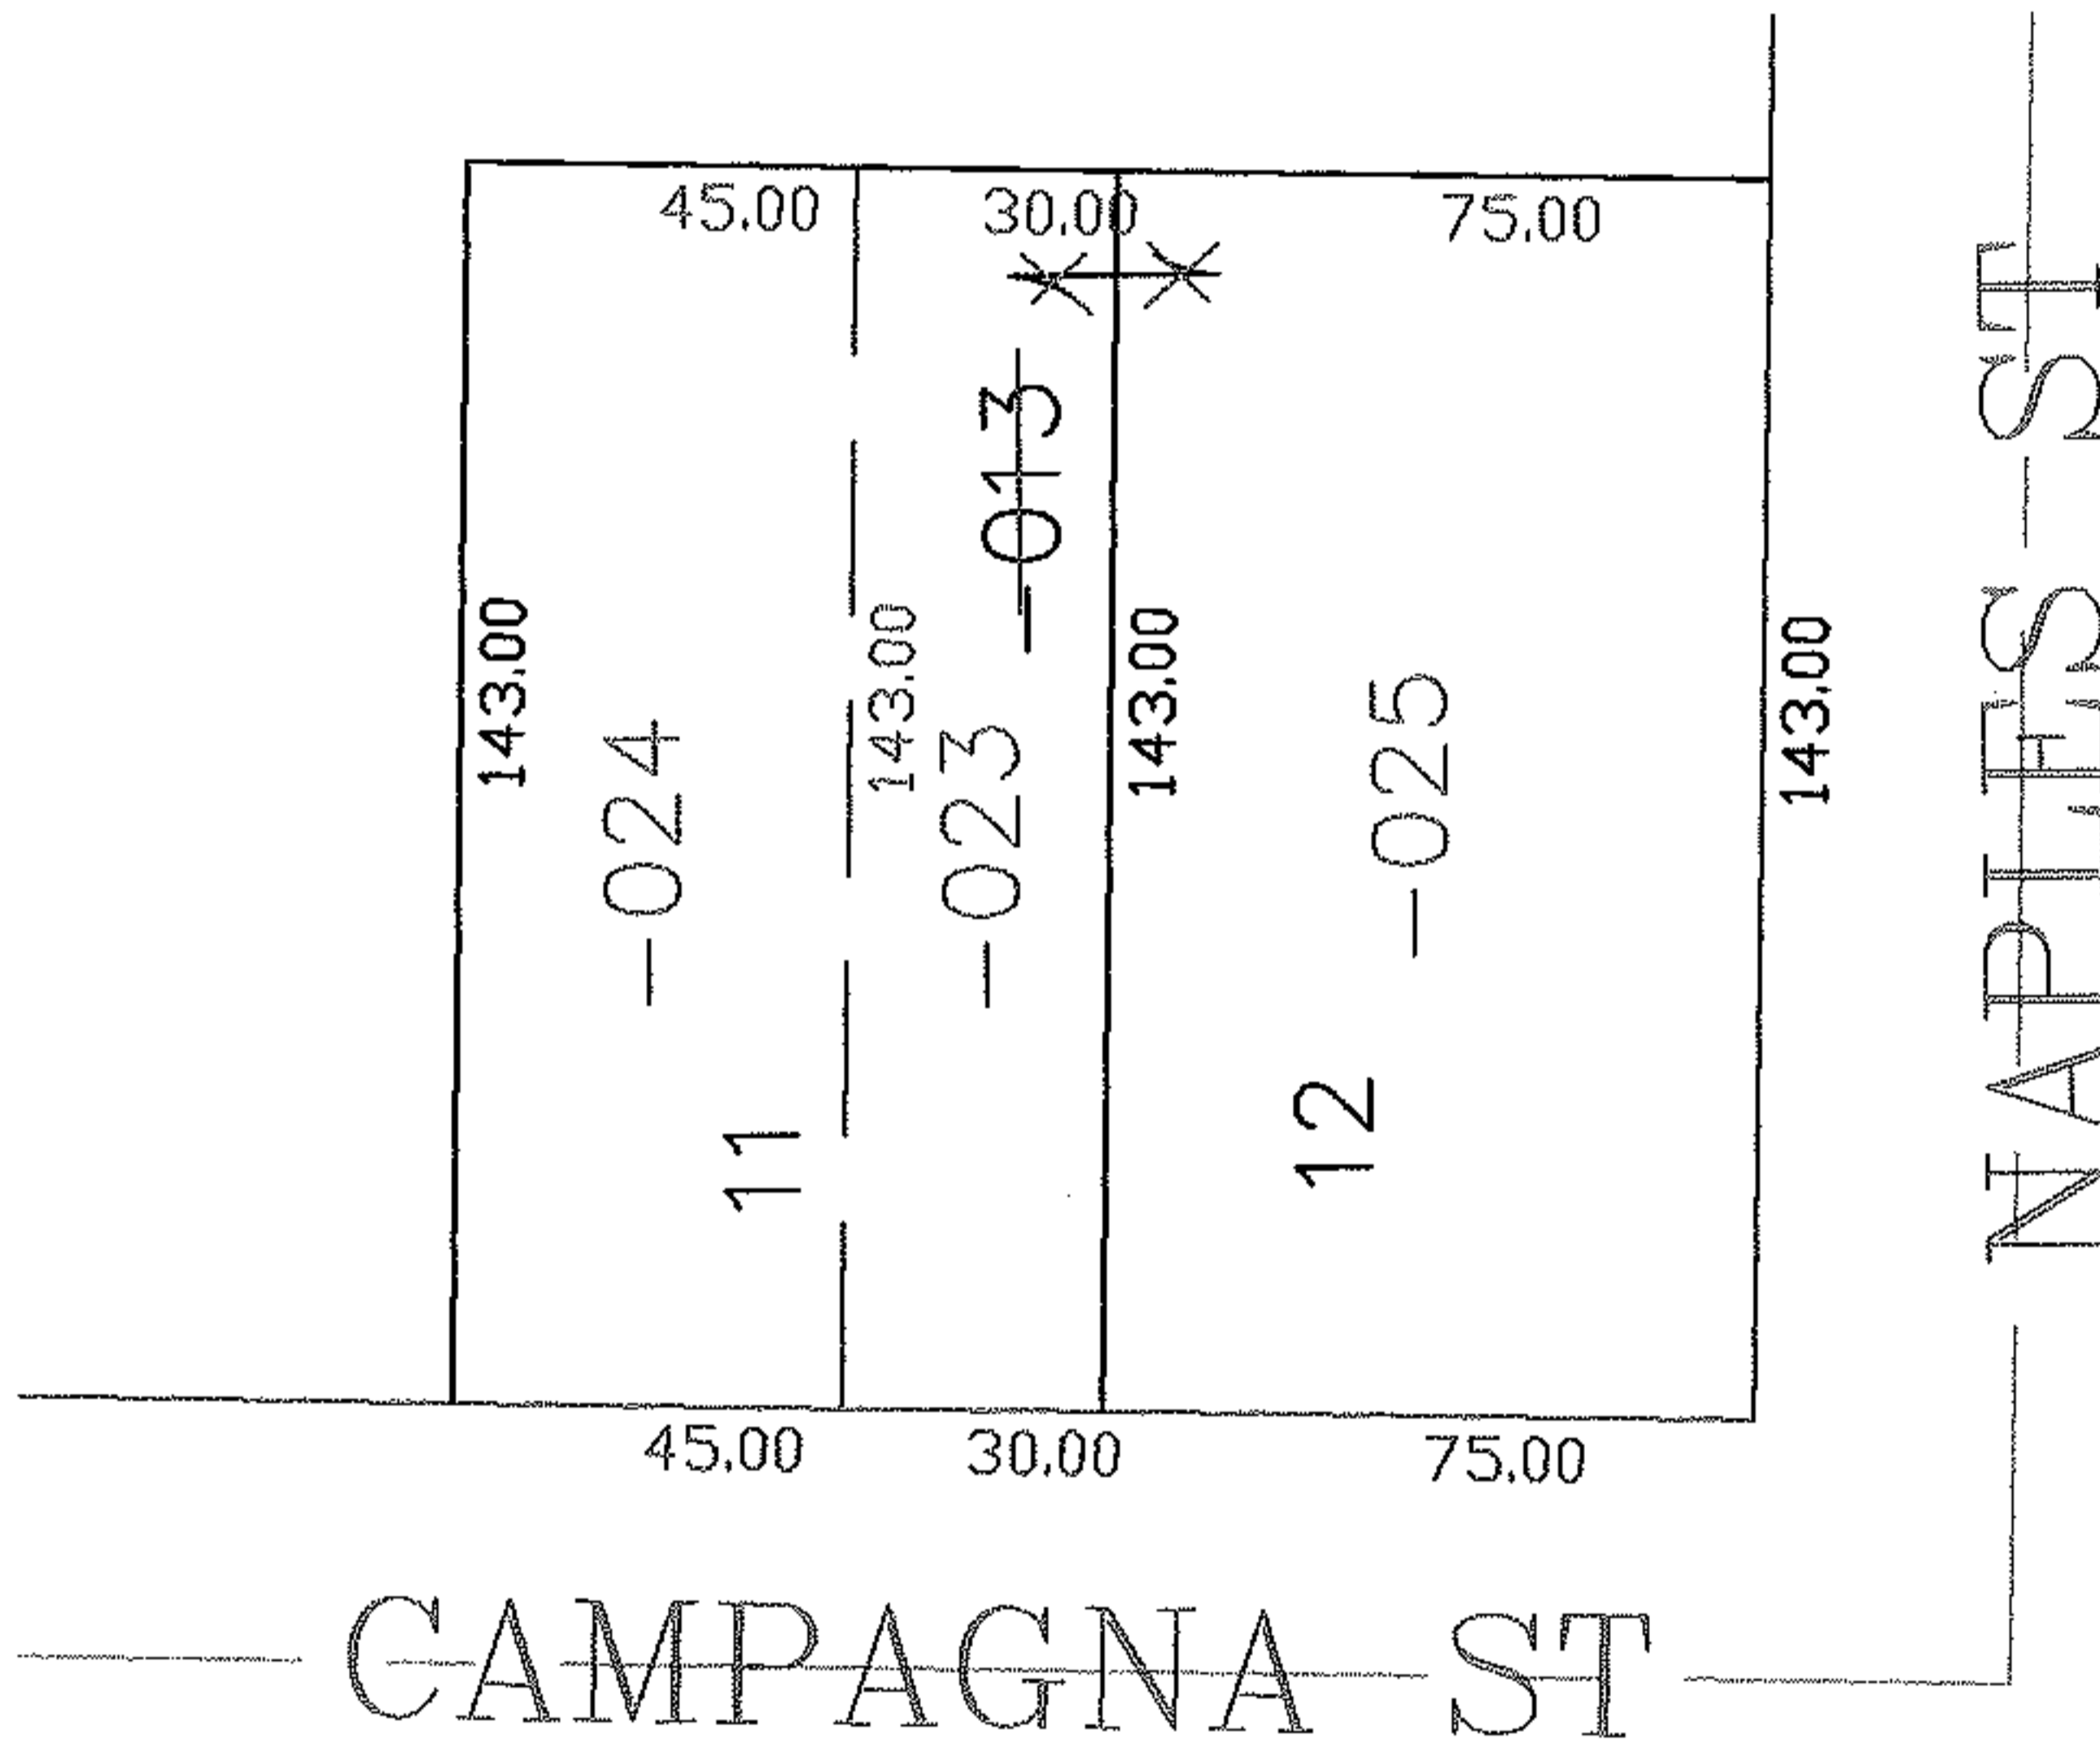

PARENT PARCEL: 06-22-008-102-013

CHILD PARCEL: 06-22-008-102-023, -024, -025

STARTING POINT: SOUTHEAST CORNER OF S/L 12 IN GULF RD HEIGHTS ALLOT

06-02280

SPLITS/DEEDS PROCESSED

LORAIN COUNTY TAX MAP DEPARTMENT
226 MIDDLE AVE. ELYRIA, OHIO

SURVEYED BY: RICHARD CARLSON

CLOSURE: 0.00 : 10.000

MAP PAGE(S): 6-15

APPROVED BY: JAH DATE: 11-4-06

SCALE: 1" = 100 PRIOR INSTRUMENT: 20060156609