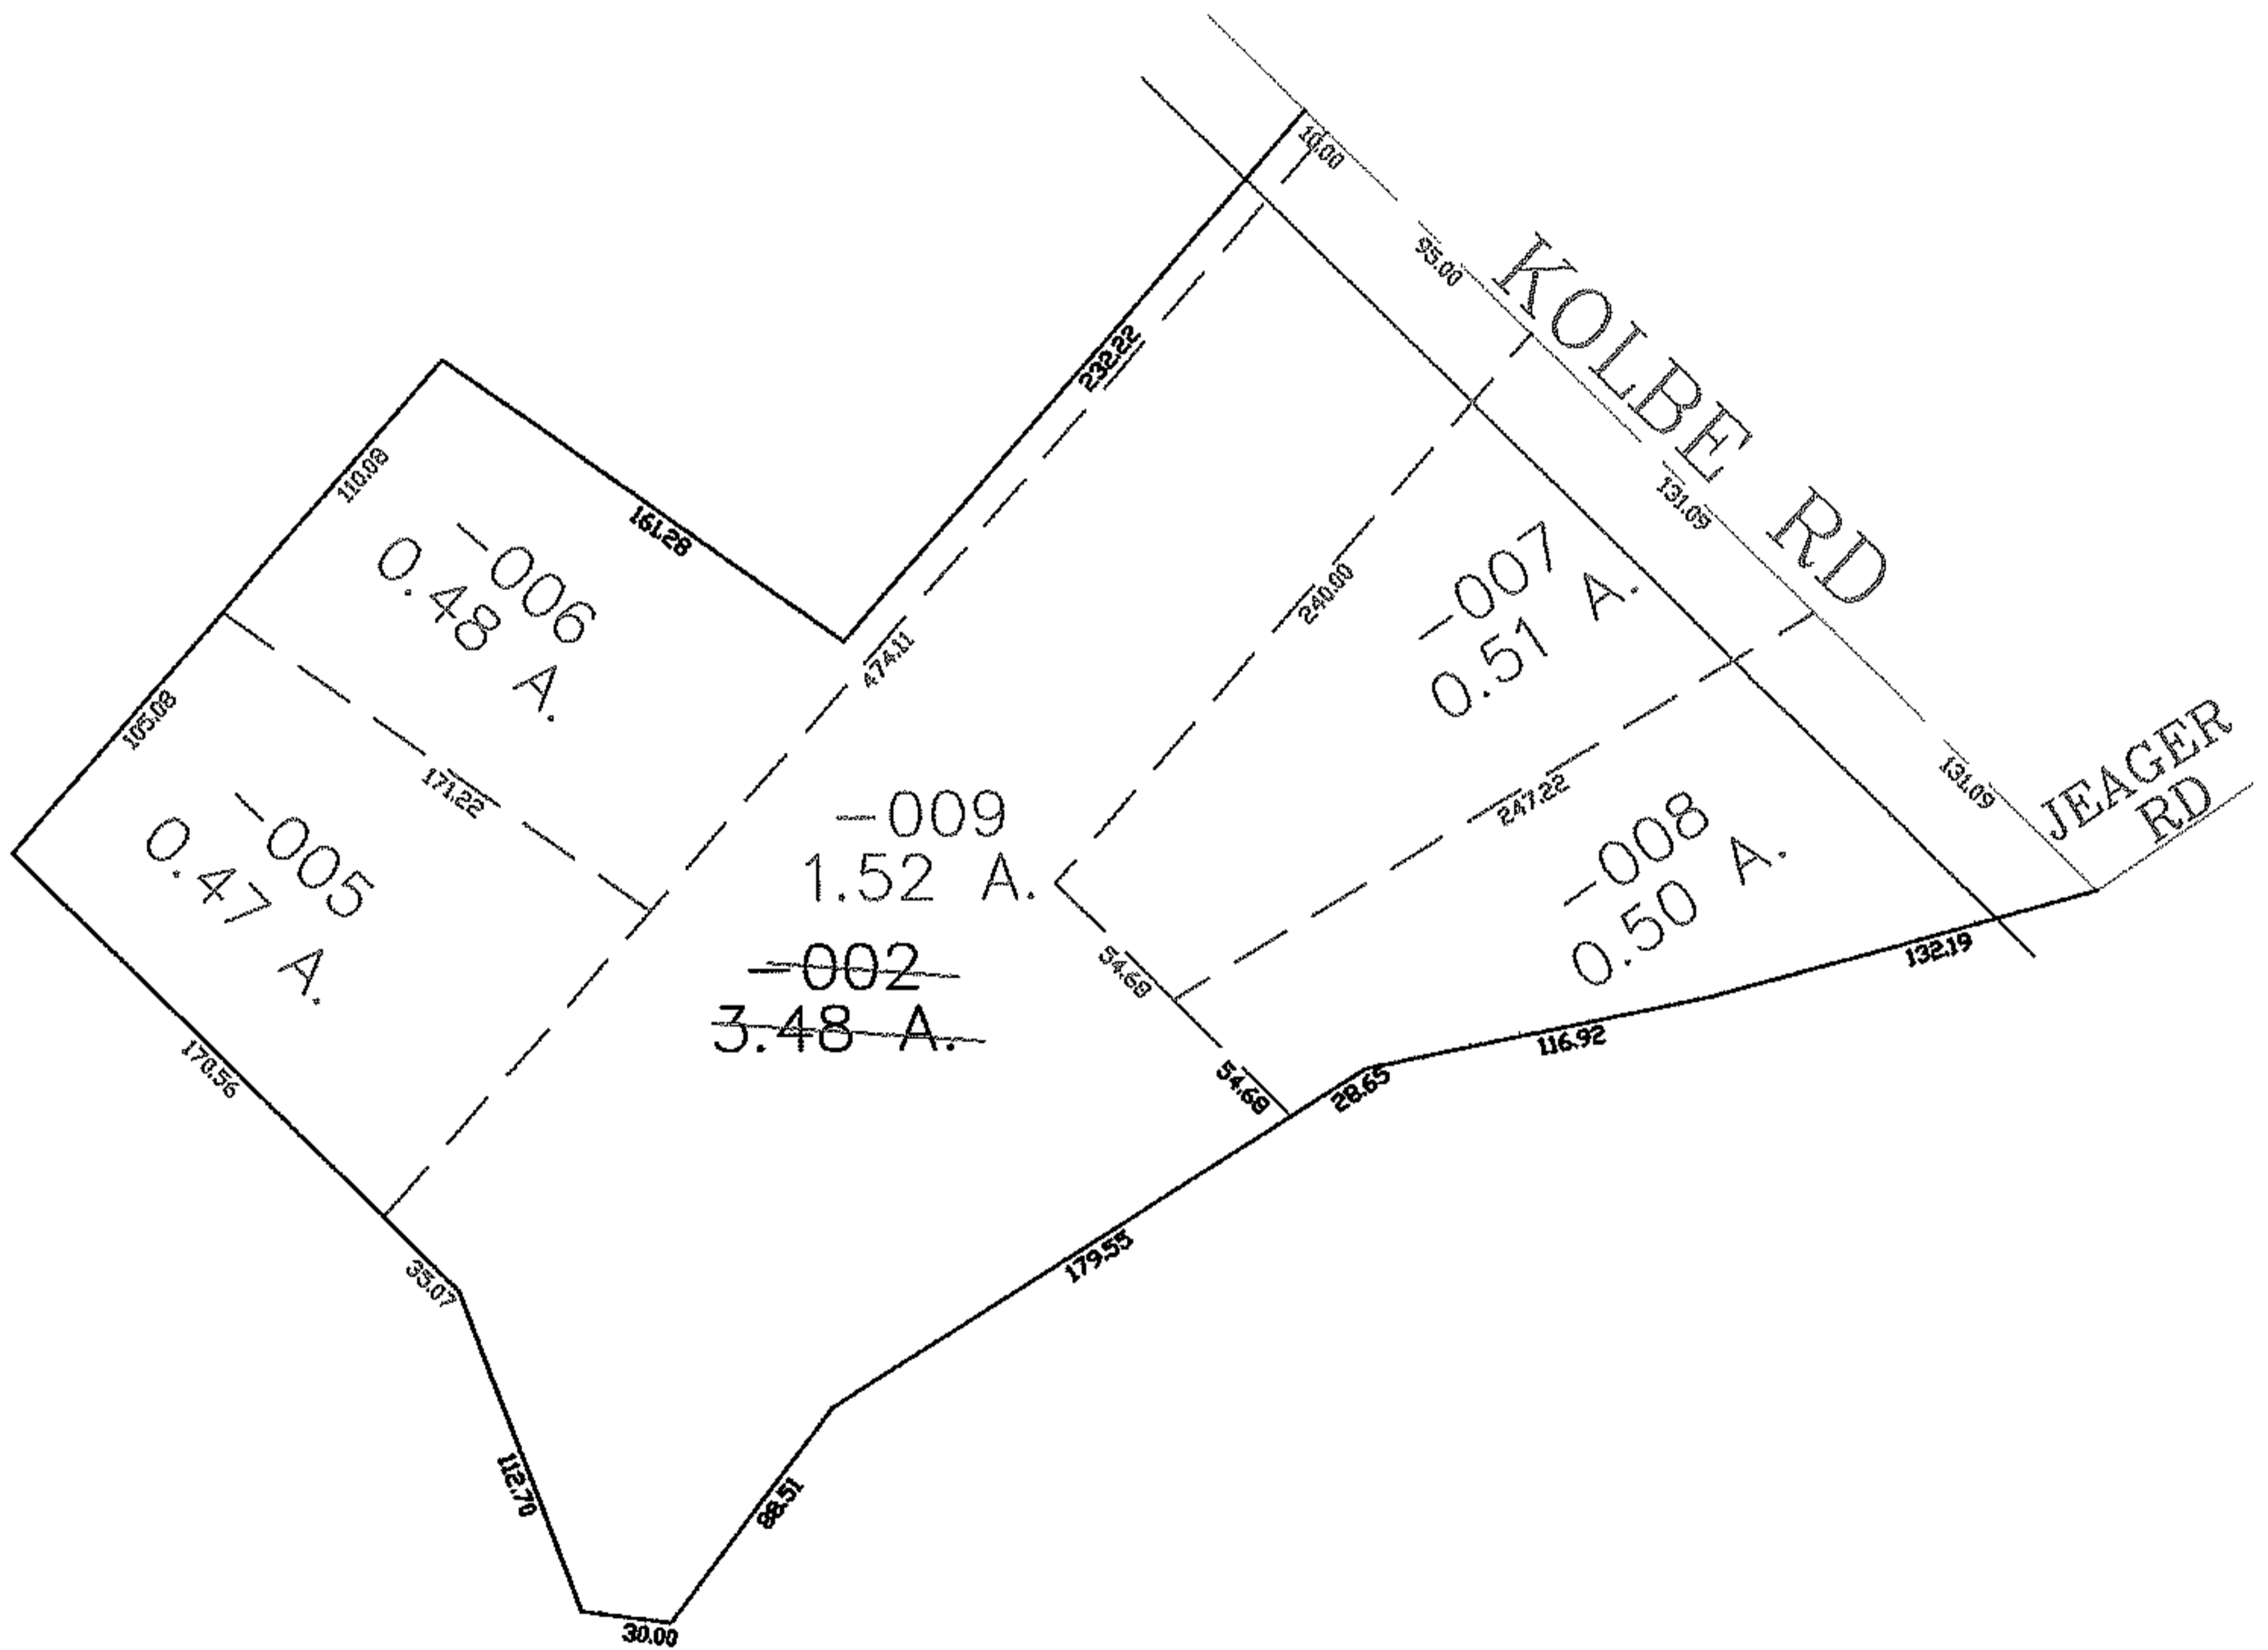

PARENT PARCEL: 02-03-005-104-002

CHILD PARCEL: 02-03-005-104-005 THRU -009

STARTING POINT: CENTERLINE OF KOLBE RD & JAEGER RD

06-02277

SPLITS/DEEDS PROCESSED

LORAIN COUNTY TAX MAP DEPARTMENT  
226 MIDDLE AVE. ELYRIA, OHIO

SURVEYED BY: DALE HAYWOOD  
CLOSURE: 0.00 : 10.000  
MAP PAGE(S): 02-03-005-B  
APPROVED BY: JAH DATE: 11-29-06  
SCALE: 1" = 100 PRIOR INSTRUMENT: 20050085823