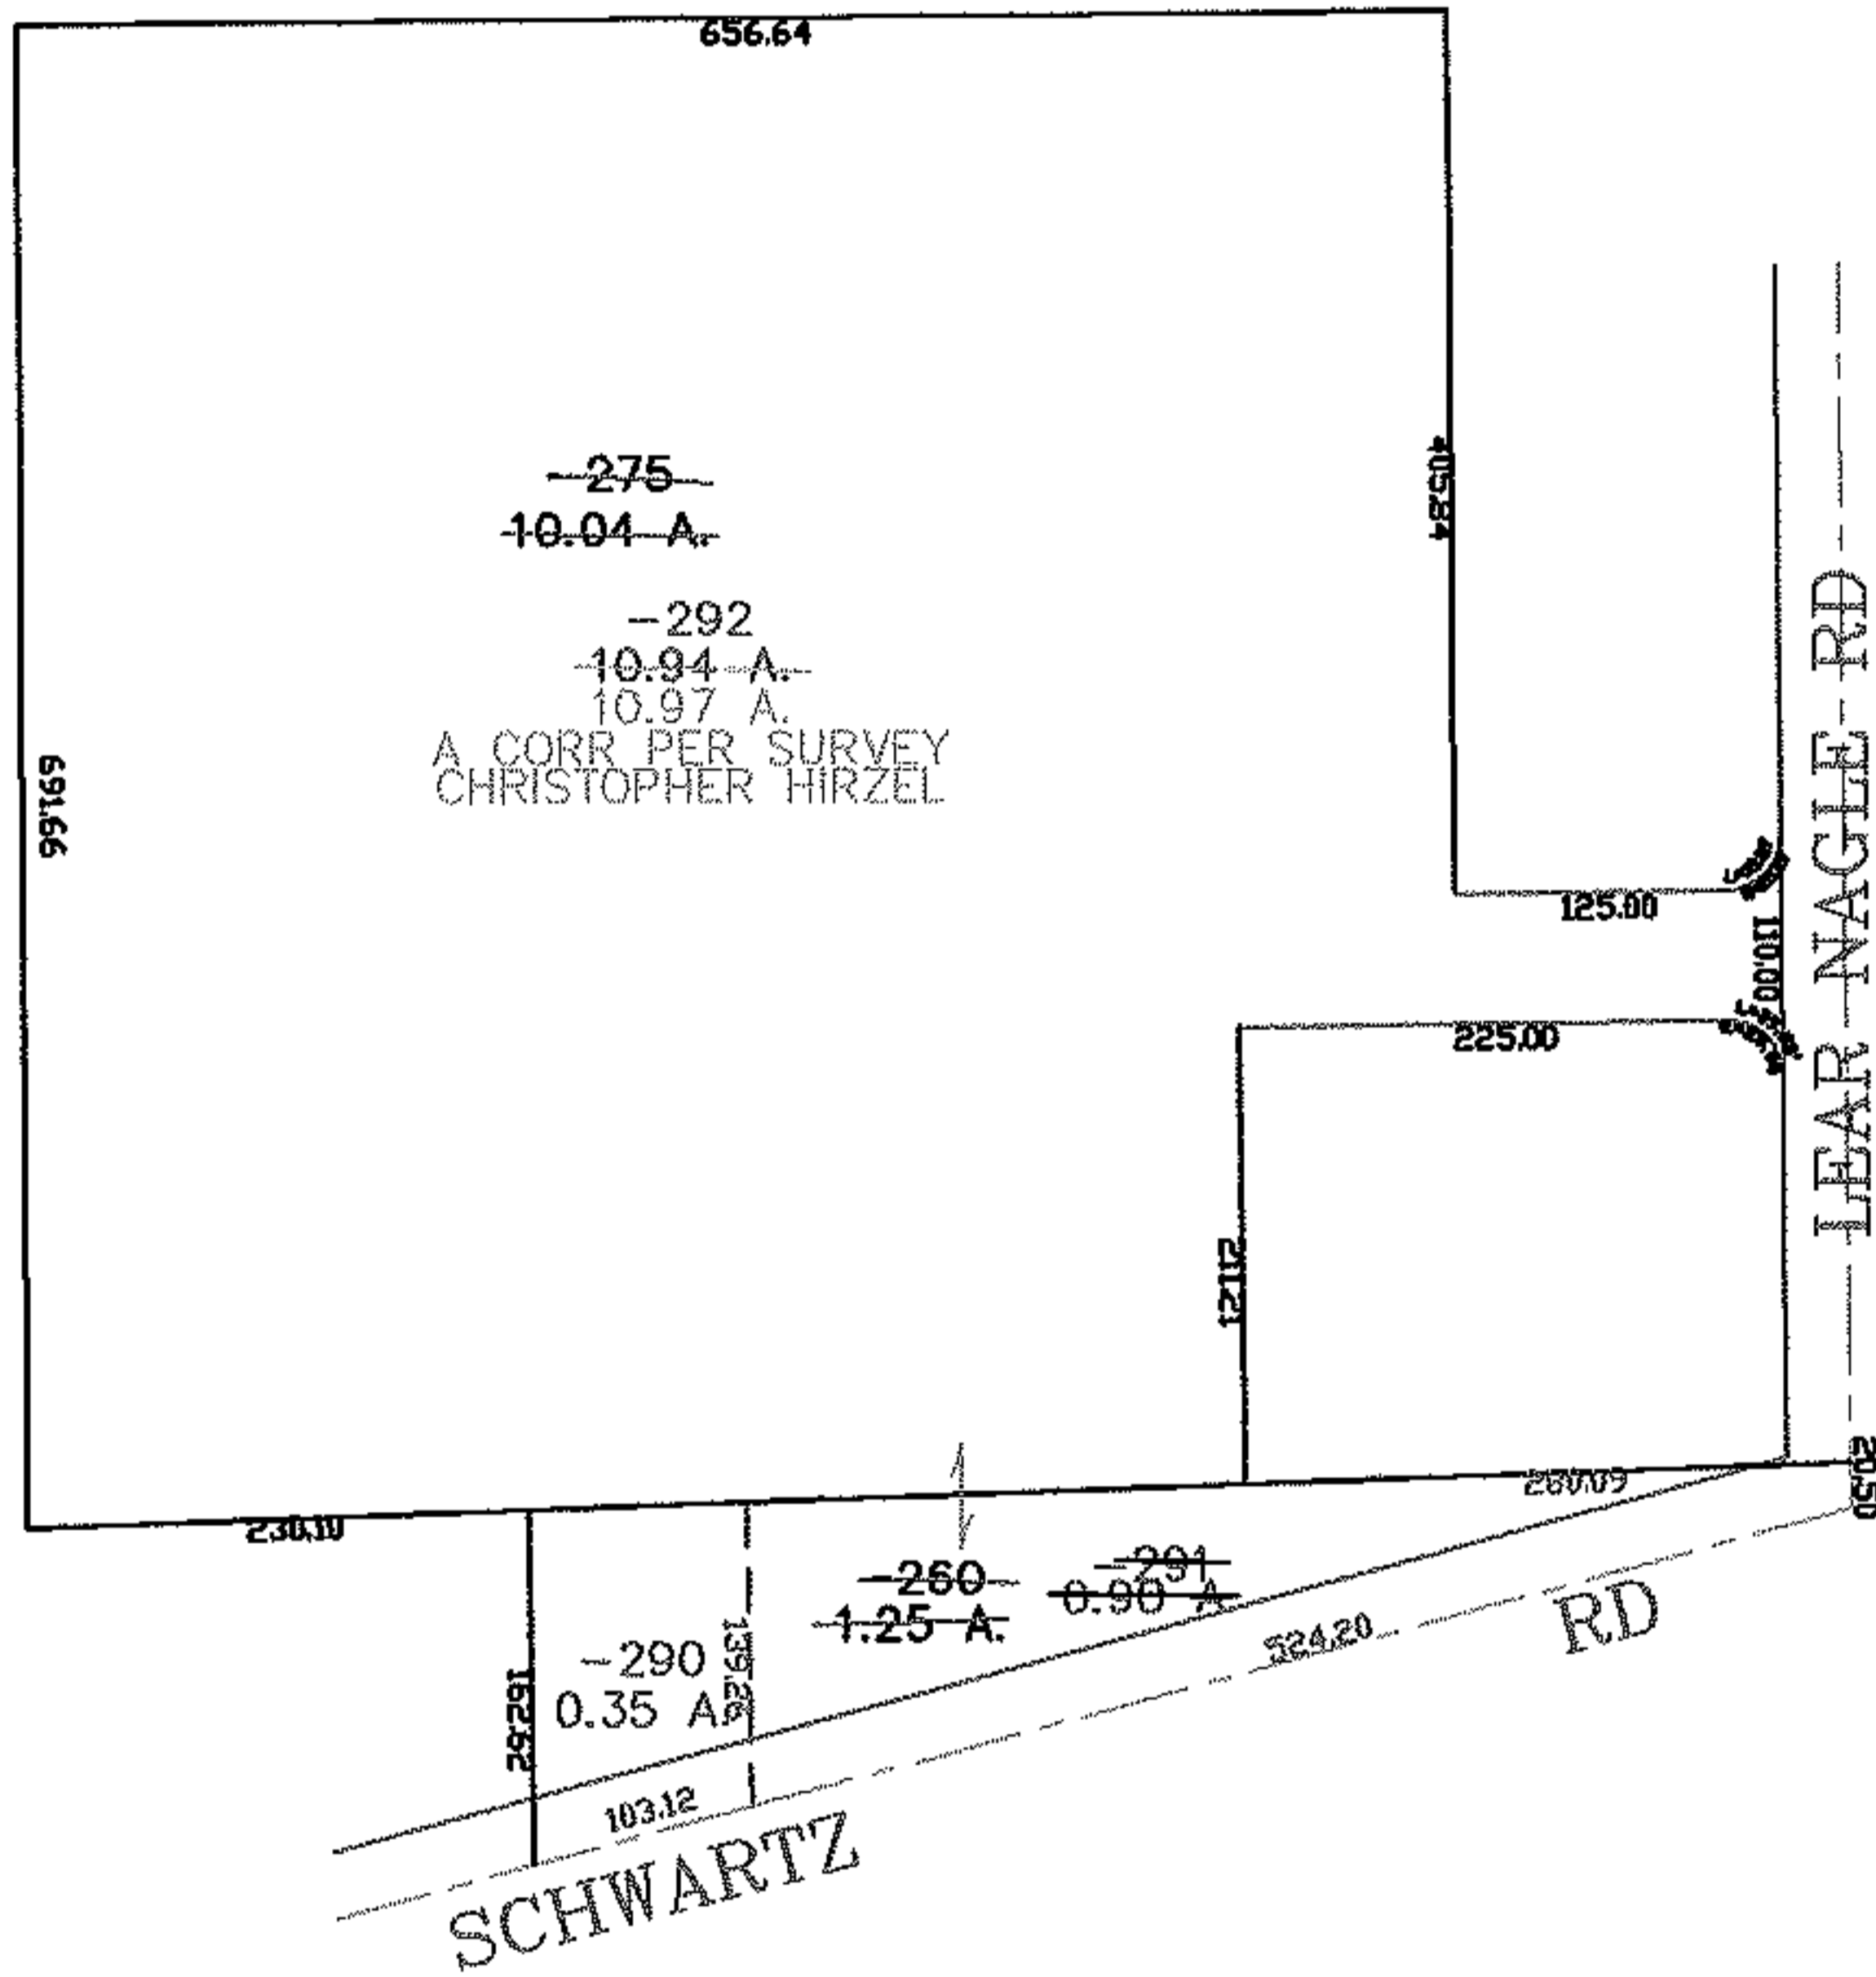

PARENT PARCEL: 04-00-023-105-260, -275  
CHILD PARCEL: 04-00-023-105-290 THRU -292  
STARTING POINT: CENTERLINE OF SCHWARTZ RD & LEAR NAGLE RD

06-02276

**SPLITS/DEEDS PROCESSED**  
LORAIN COUNTY TAX MAP DEPARTMENT  
226 MIDDLE AVE. ELYRIA, OHIO

SURVEYED BY: CHRISTOPHER HIRZEL  
CLOSURE: 0.00 : 10.000  
MAP PAGE(S): 04-00-023-H  
APPROVED BY: JAH DATE: 11-28-06  
SCALE: 1" = 200' PRIOR INSTRUMENT: 20050072505