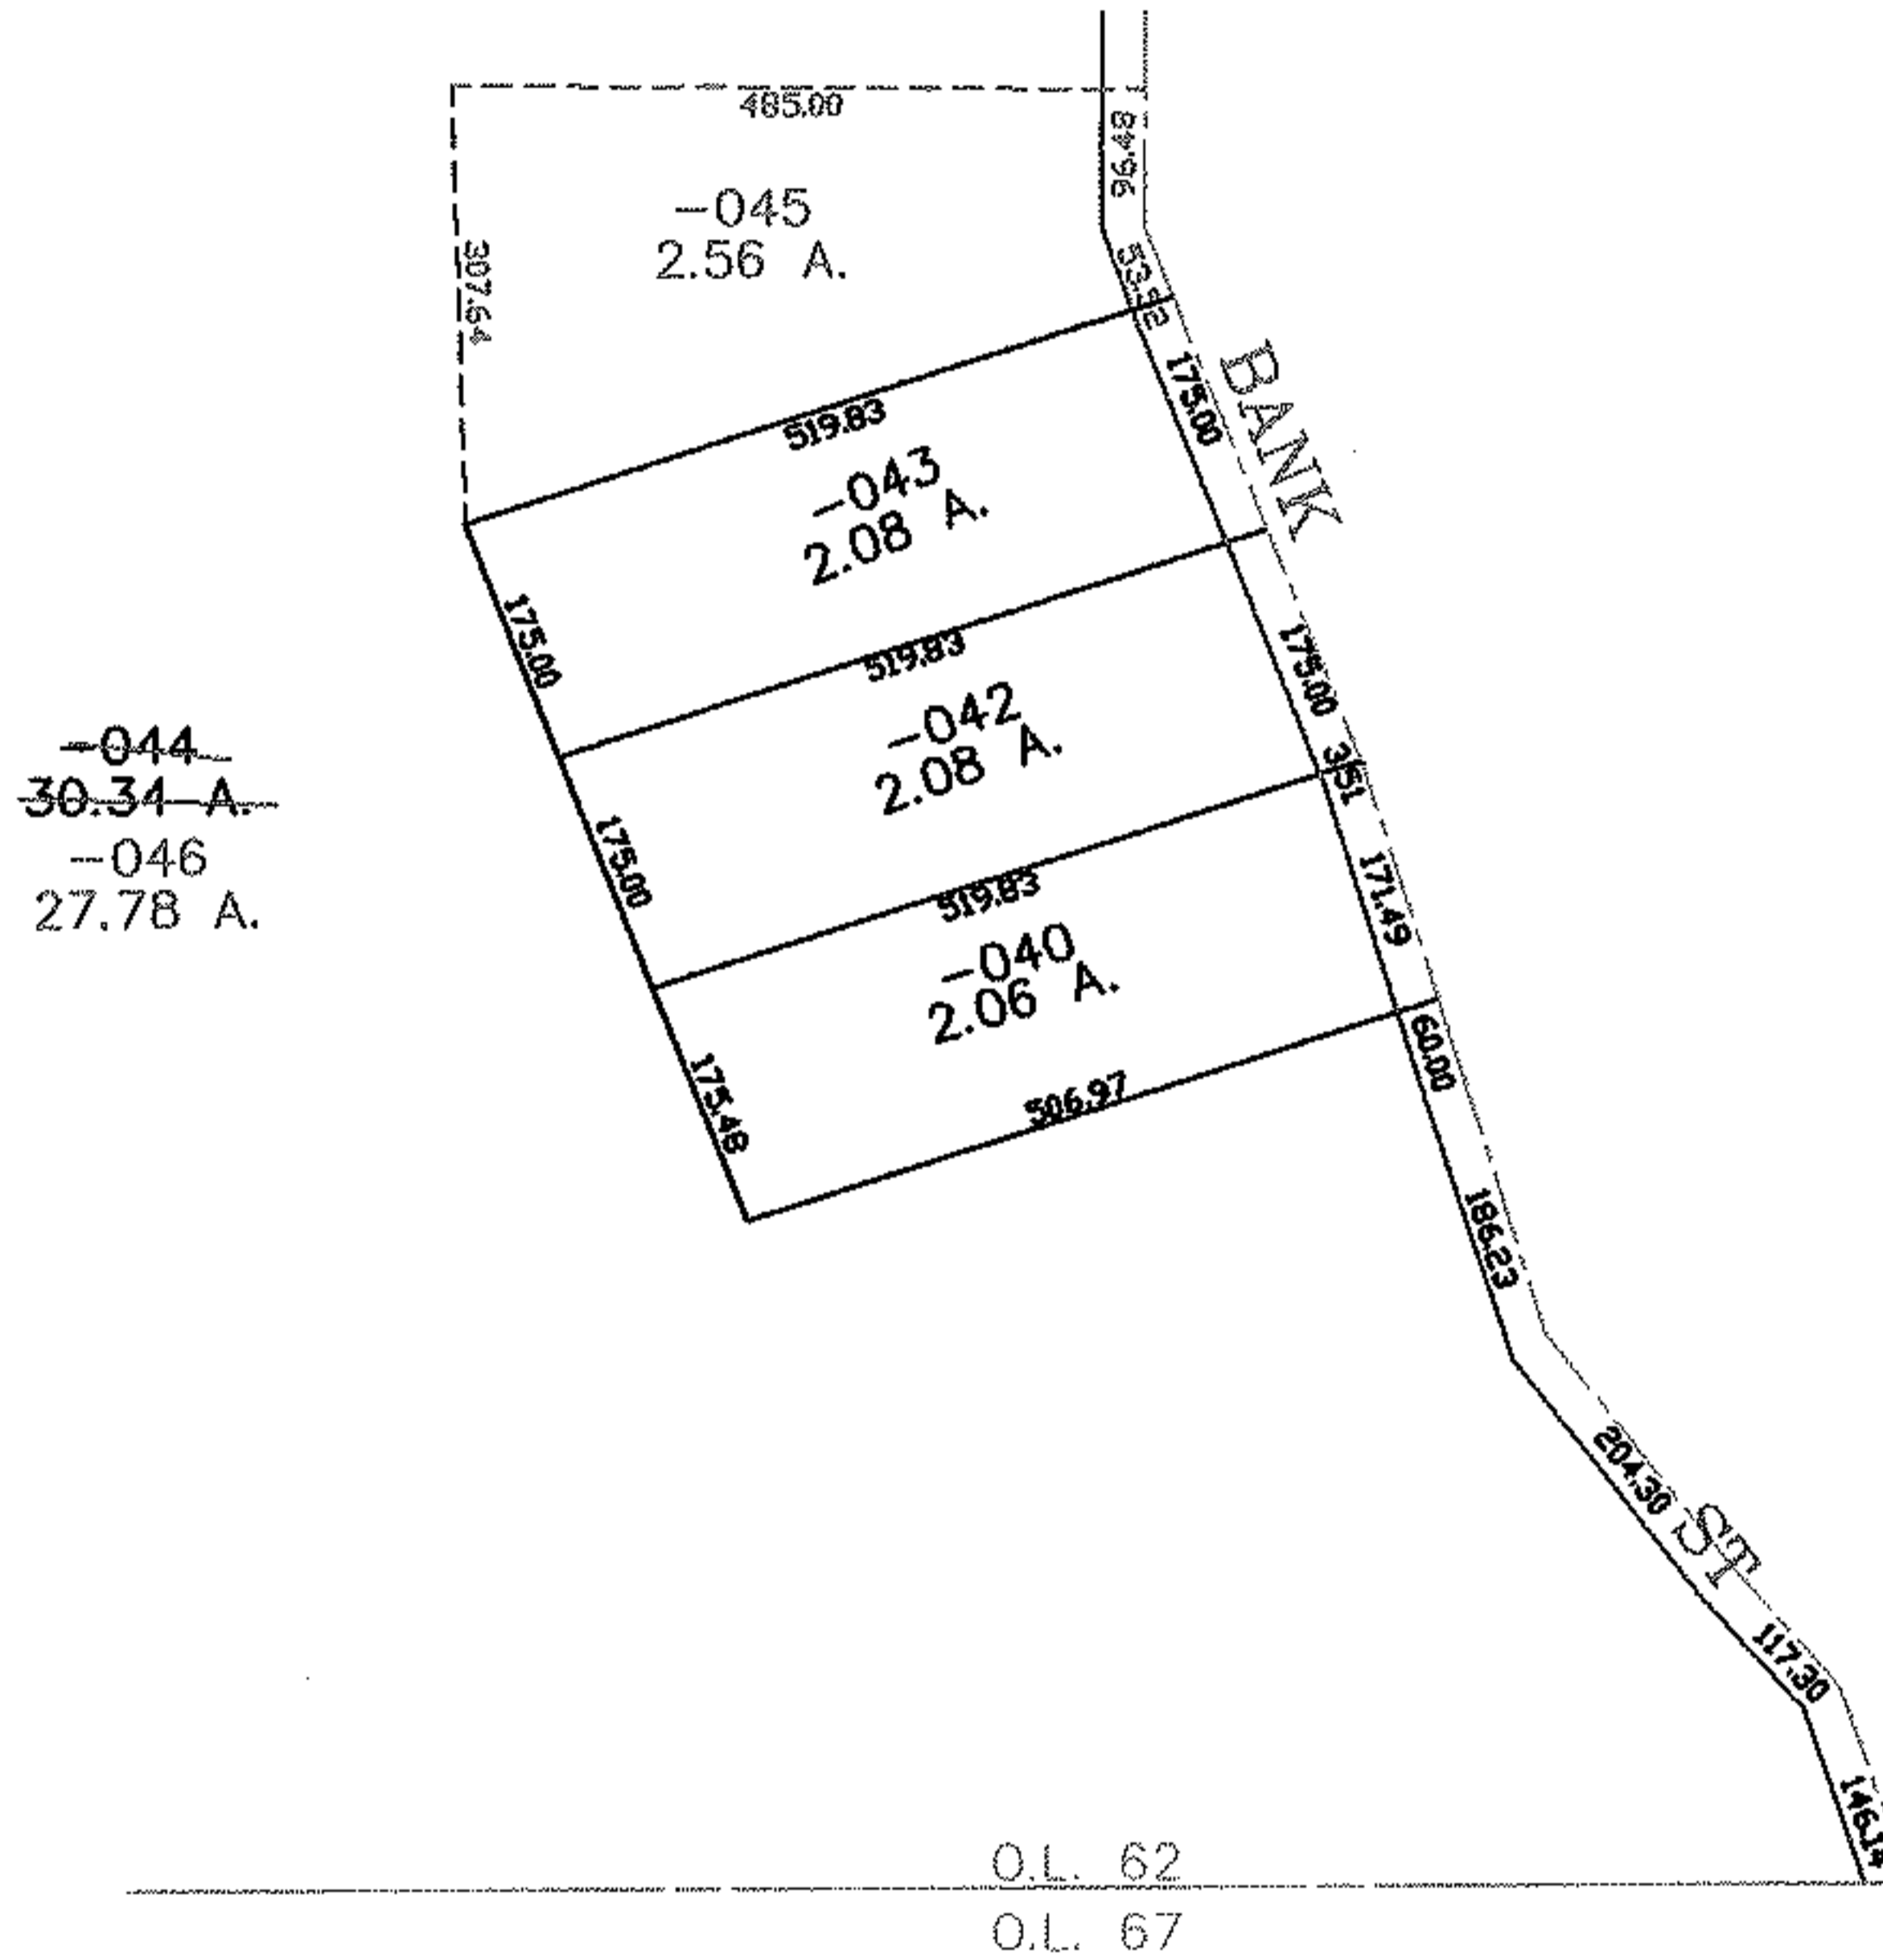

PARENT PARCEL: 01-00-062-000-044

CHILD PARCEL: 01-00-062-000-045, -046

STARTING POINT: CENTERLINE OF BANK RD & O.L. 62

06-02275

SPLITS/DEEDS PROCESSED
 LORAIN COUNTY TAX MAP DEPARTMENT
 226 MIDDLE AVE. ELYRIA, OHIO

SURVEYED BY: CHARLES WARYU
 CLOSURE: 0.00 ; 10.000
 MAP PAGE(S): 1-J
 APPROVED BY: JAH DATE: 11-28-06
 SCALE: 1" = 300 PRIOR INSTRUMENT: OR 1201/550