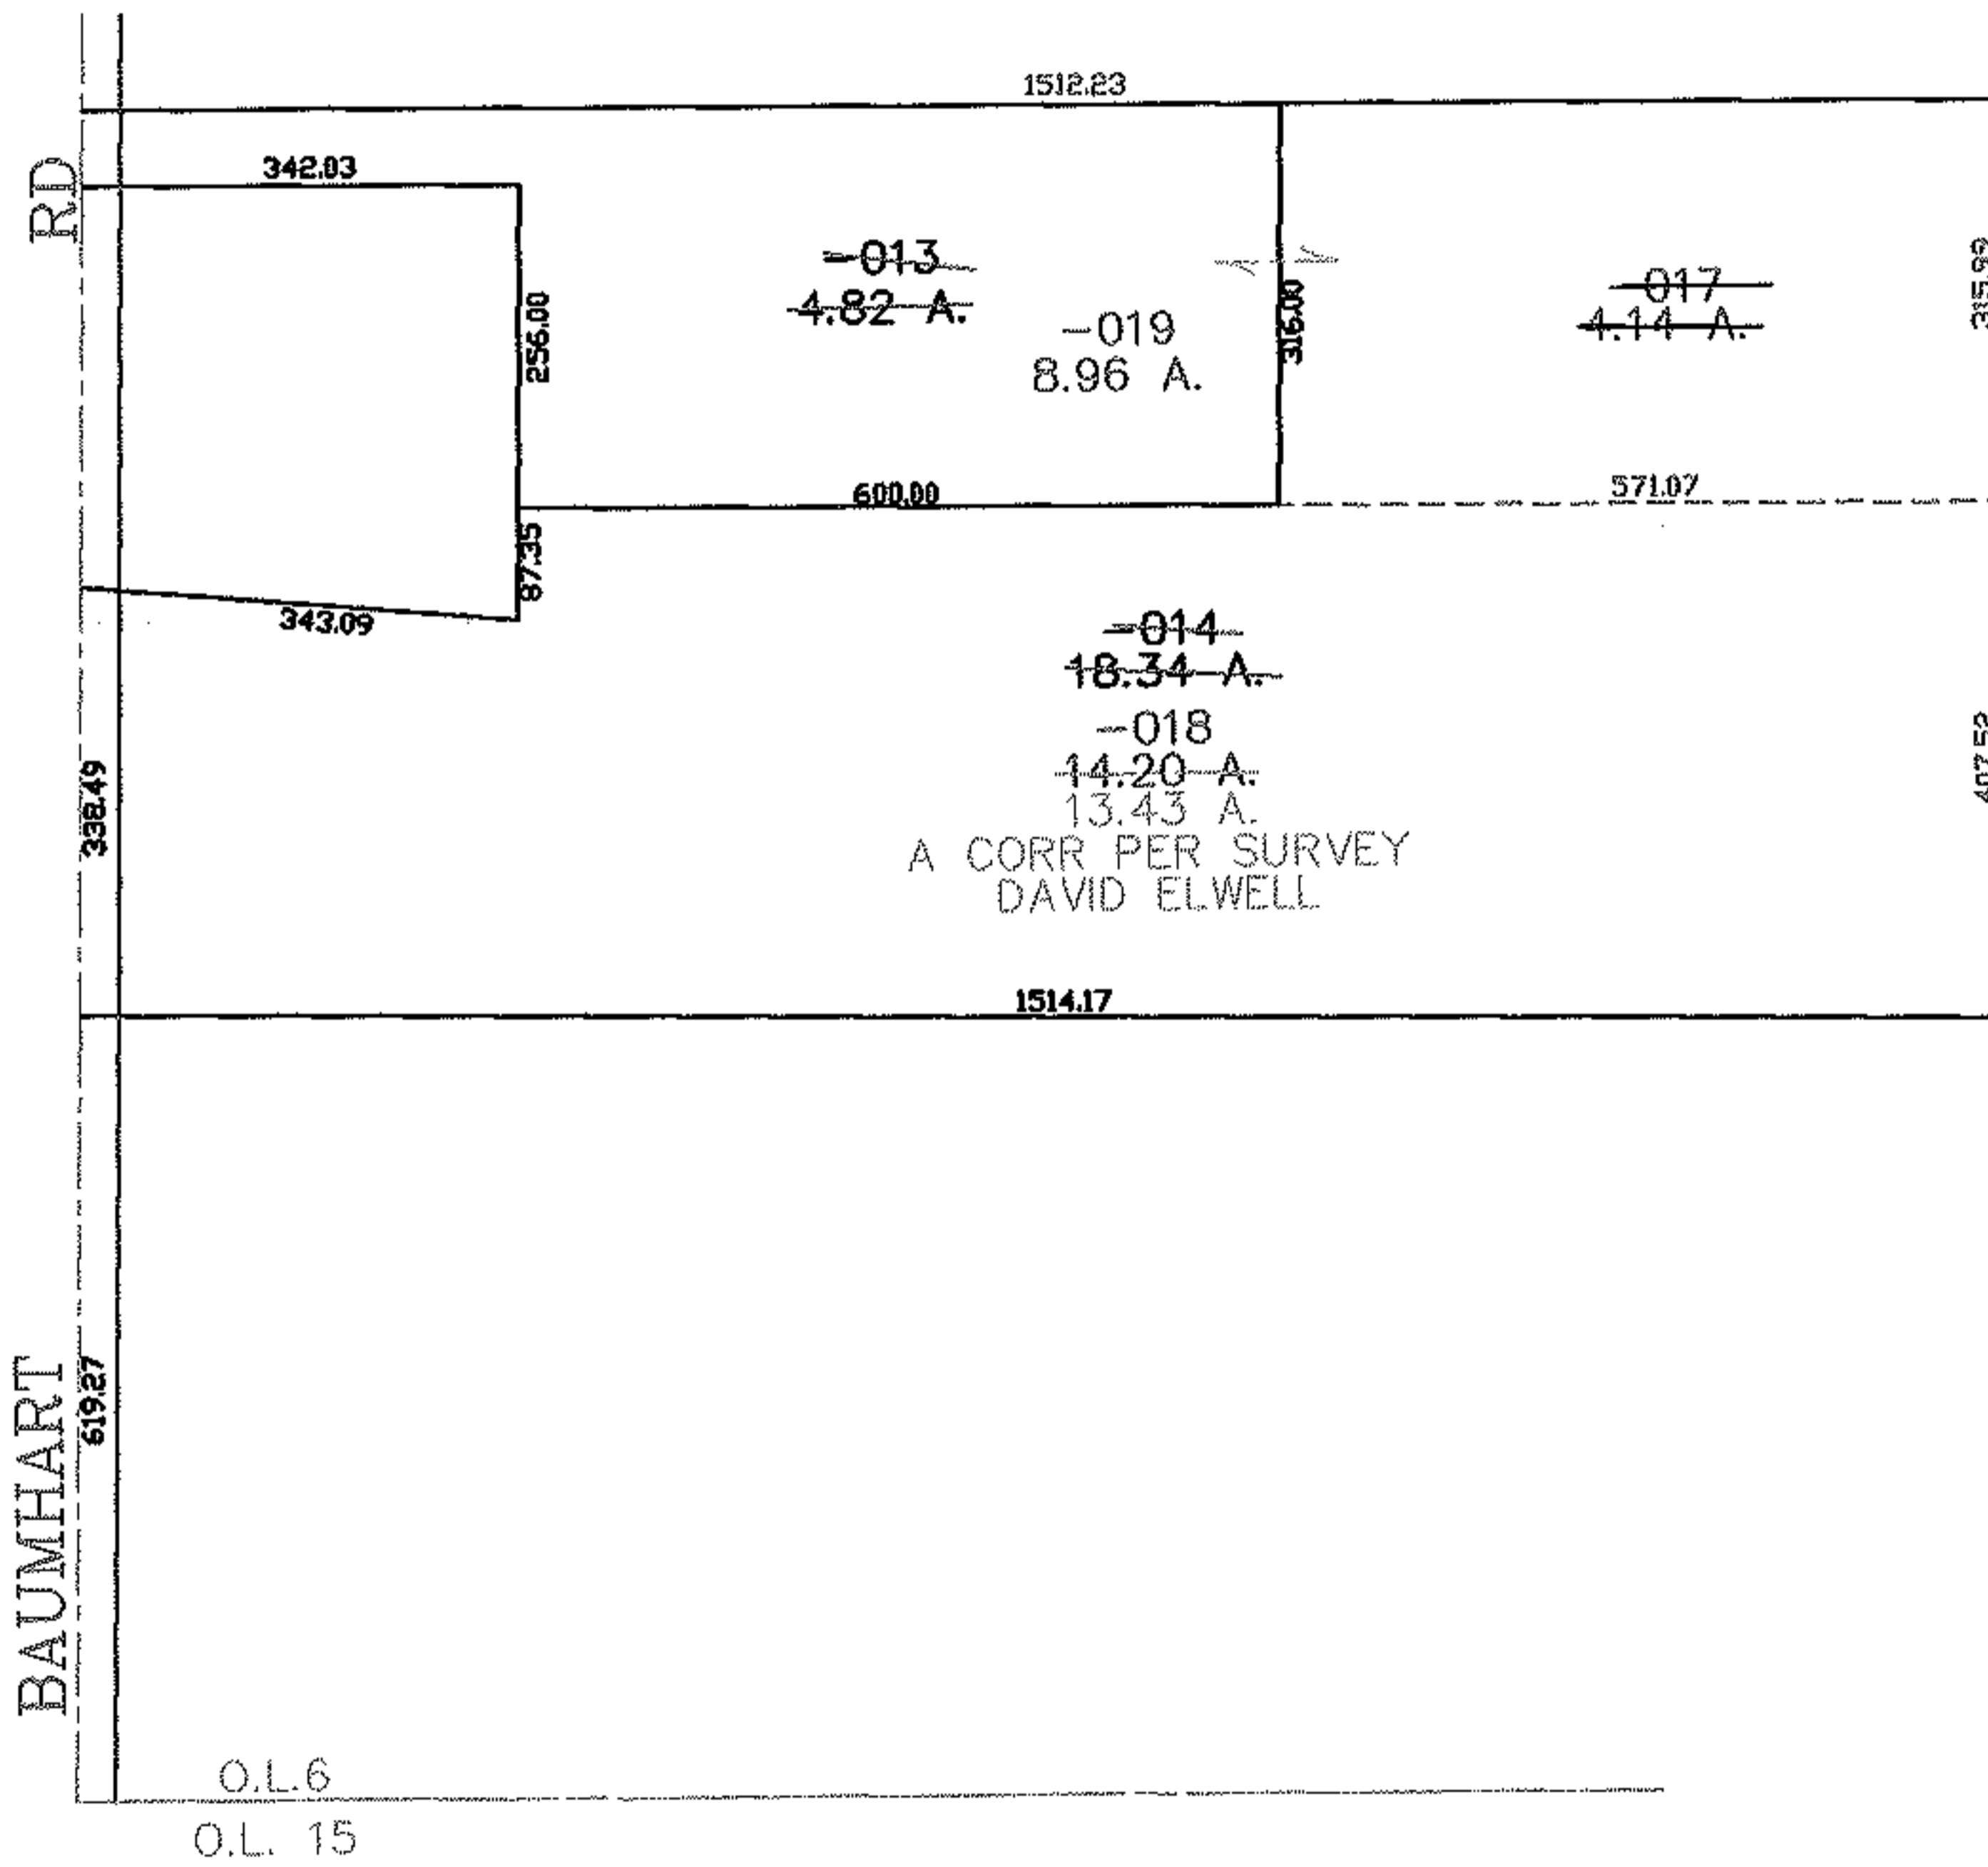

PARENT PARCEL: 08-15-006-000-014, -013
CHILD PARCEL: 08-15-006-000-017 THRU -019
STARTING POINT: CENTERLINE OF BAUMHART RD & O.L. 6

06-02267

SPLITS/DEEDS PROCESSED
LORAIN COUNTY TAX MAP DEPARTMENT
226 MIDDLE AVE. ELYRIA, OHIO

SURVEYED BY: DAVID ELWELL
CLOSURE: 0.00 : 10.000
MAP PAGE(S): 8-**PD**
APPROVED BY: JAH DATE: 11-15-06
SCALE: 1" = 300 PRIOR INSTRUMENT: OR 645/921