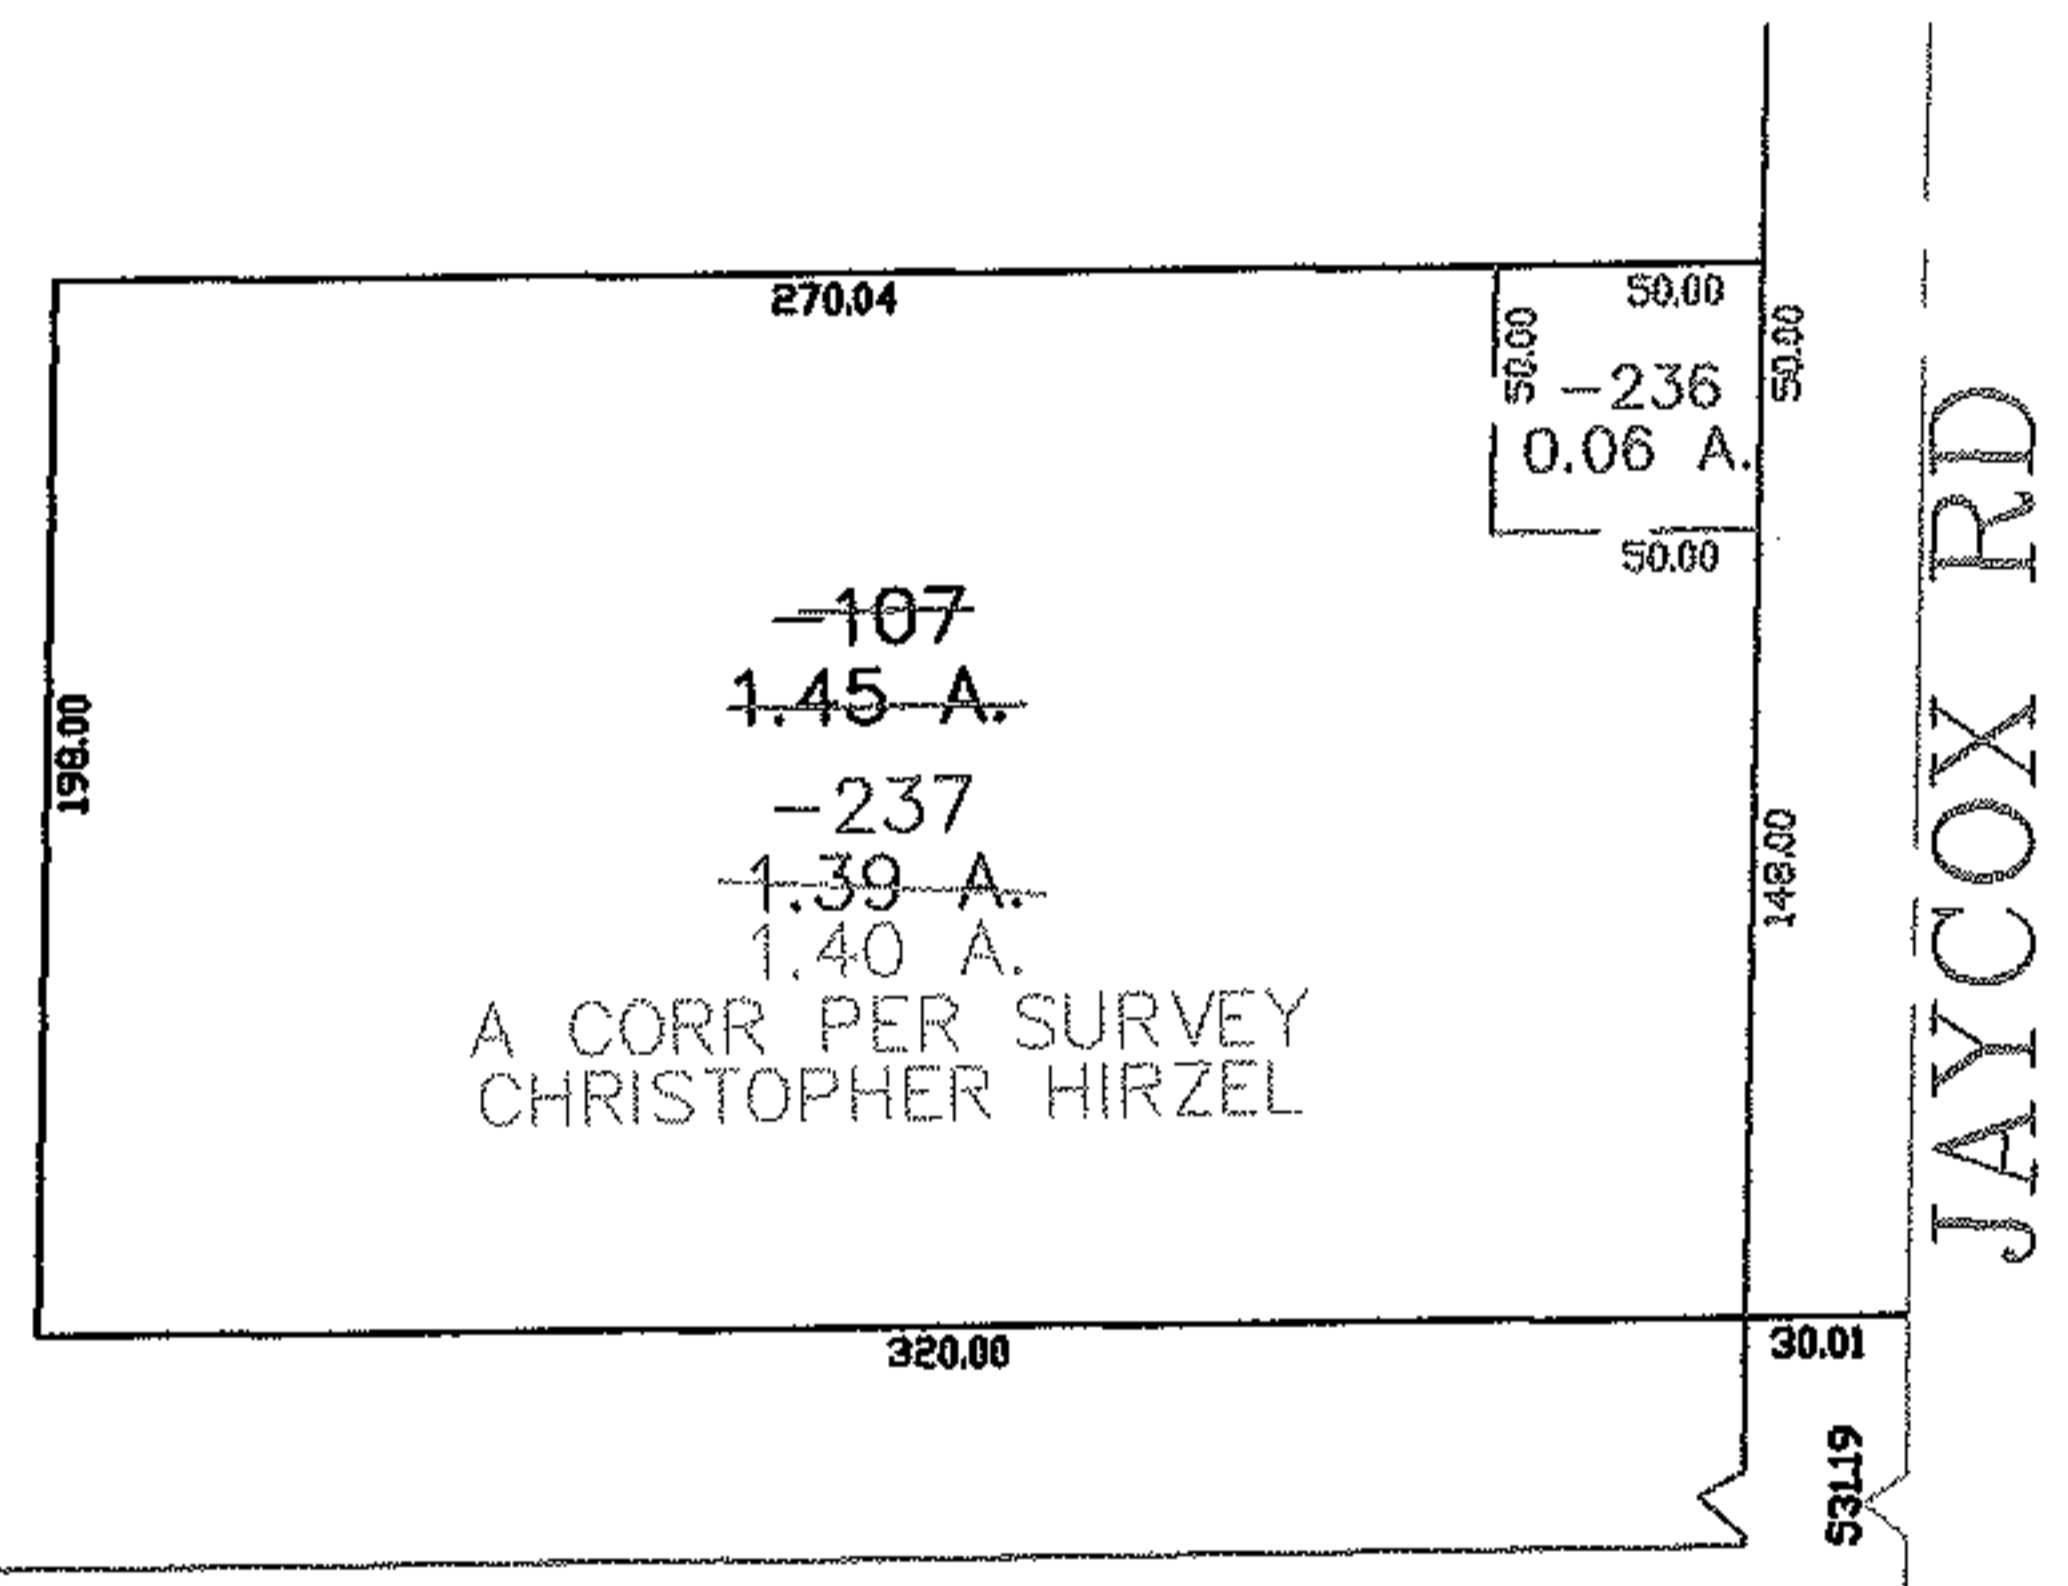

RASTER

PARENT PARCEL: 04-00-021-000-107

CHILD PARCEL: 04-00-021-000-236, -237

STARTING POINT: CENTERLINE OF AVON COMMERCE PKWY & JAYCOX RD

06-02261

AVON COMMERCE PKWY

SPLITS/DEEDS PROCESSED

LORAIN COUNTY TAX MAP DEPARTMENT
226 MIDDLE AVE. ELYRIA, OHIO

SURVEYED BY: CHRISTOPHER HIRZEL

CLOSURE: 0.00 : 10.000

MAP PAGE(S): 04-00-021-B

APPROVED BY: JAH DATE: 11-9-06

SCALE: 1" = 100 PRIOR INSTRUMENT: DV 1226/165