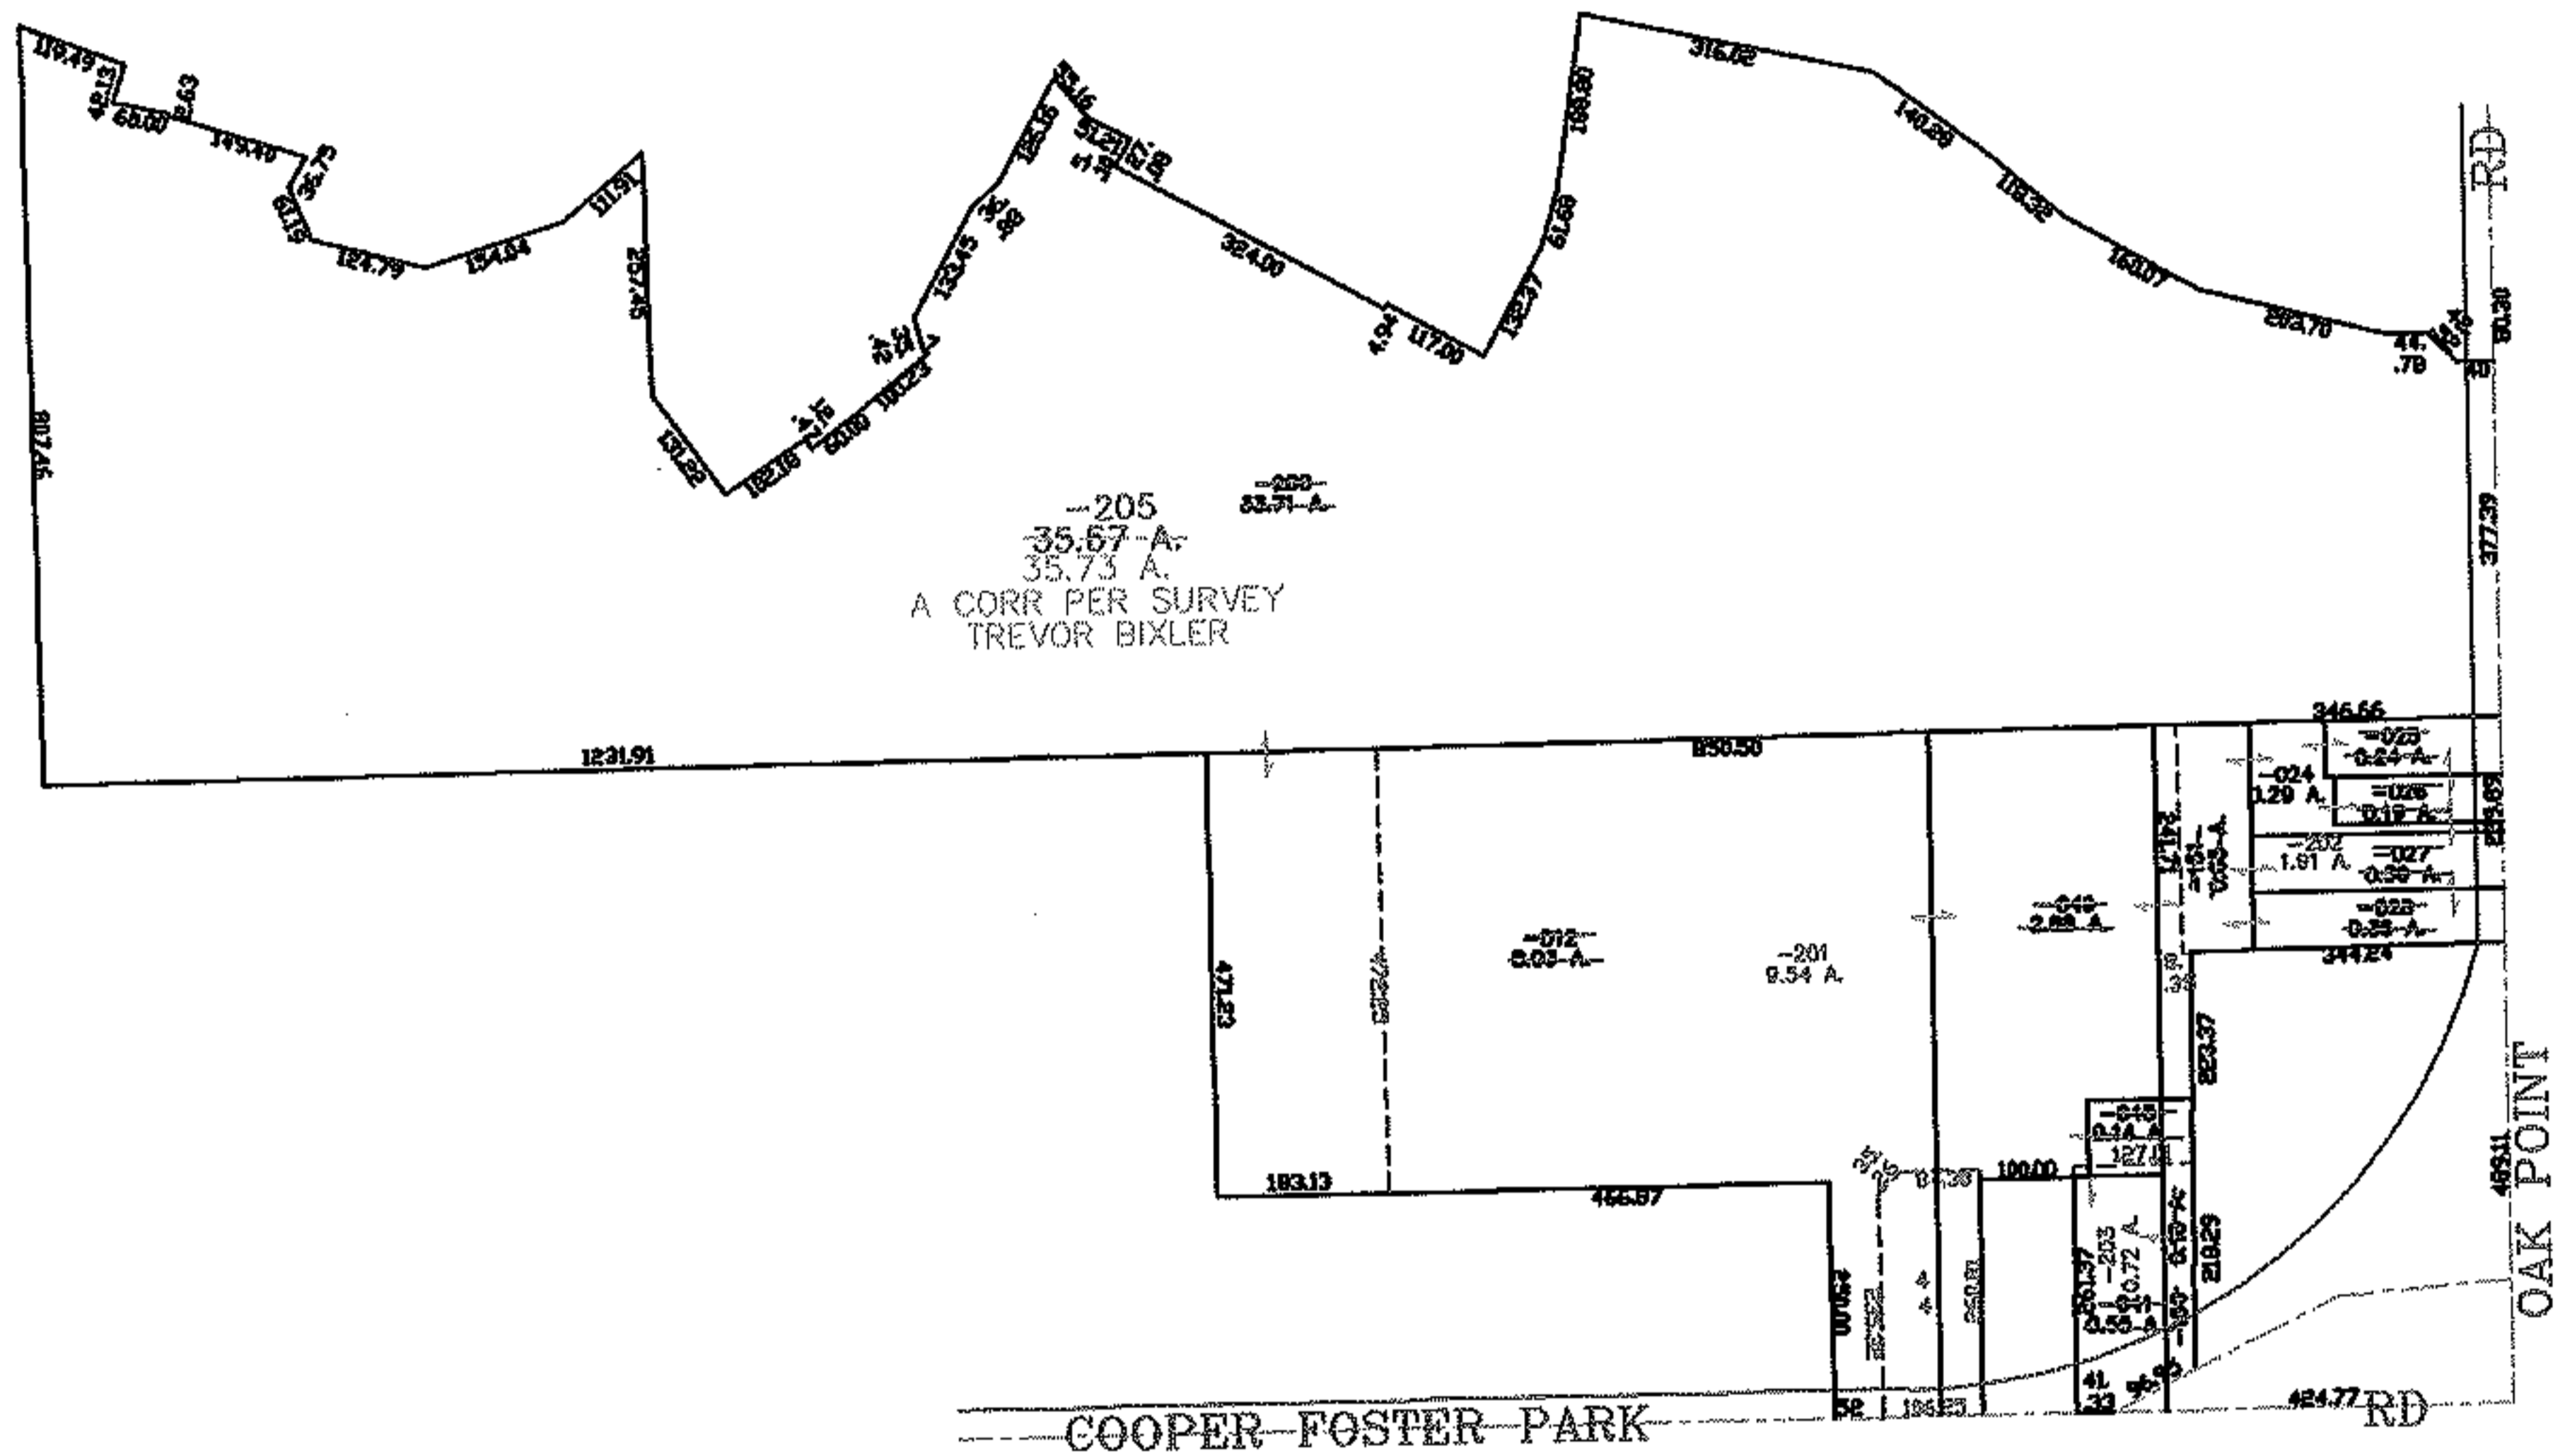

PARENT PARCEL: SEE BELOW

06-02258

CHILD PARCEL: 05-00-001-000-201 TRHU -205

STARTING POINT: CENTERLINE OF OAK POINT ROAD AND COOPER FOSTER PARK RD

- 05-00-001-000-048
- 05-00-001-000-012
- 05-00-001-000-049
- 05-00-001-000-025
- 05-00-001-000-026
- 05-00-001-000-028
- 05-00-001-000-024
- 05-00-001-000-027
- 05-00-001-000-200
- 05-00-001-000-041
- 05-00-001-000-150
- 05-00-001-000-151

**SPLITS/DEEDS PROCESSED**

LORAIN COUNTY TAX MAP DEPARTMENT  
226 MIDDLE AVE. ELYRIA, OHIO

SURVEYED BY: TREVOR BIXLER

CLOSURE: 0.00 : 10.000

MAP PAGE(S): 05-00-001-B

APPROVED BY: JAH DATE: 11-8-06

SCALE: 1" = 100 PRIOR INSTRUMENT: 2004002323