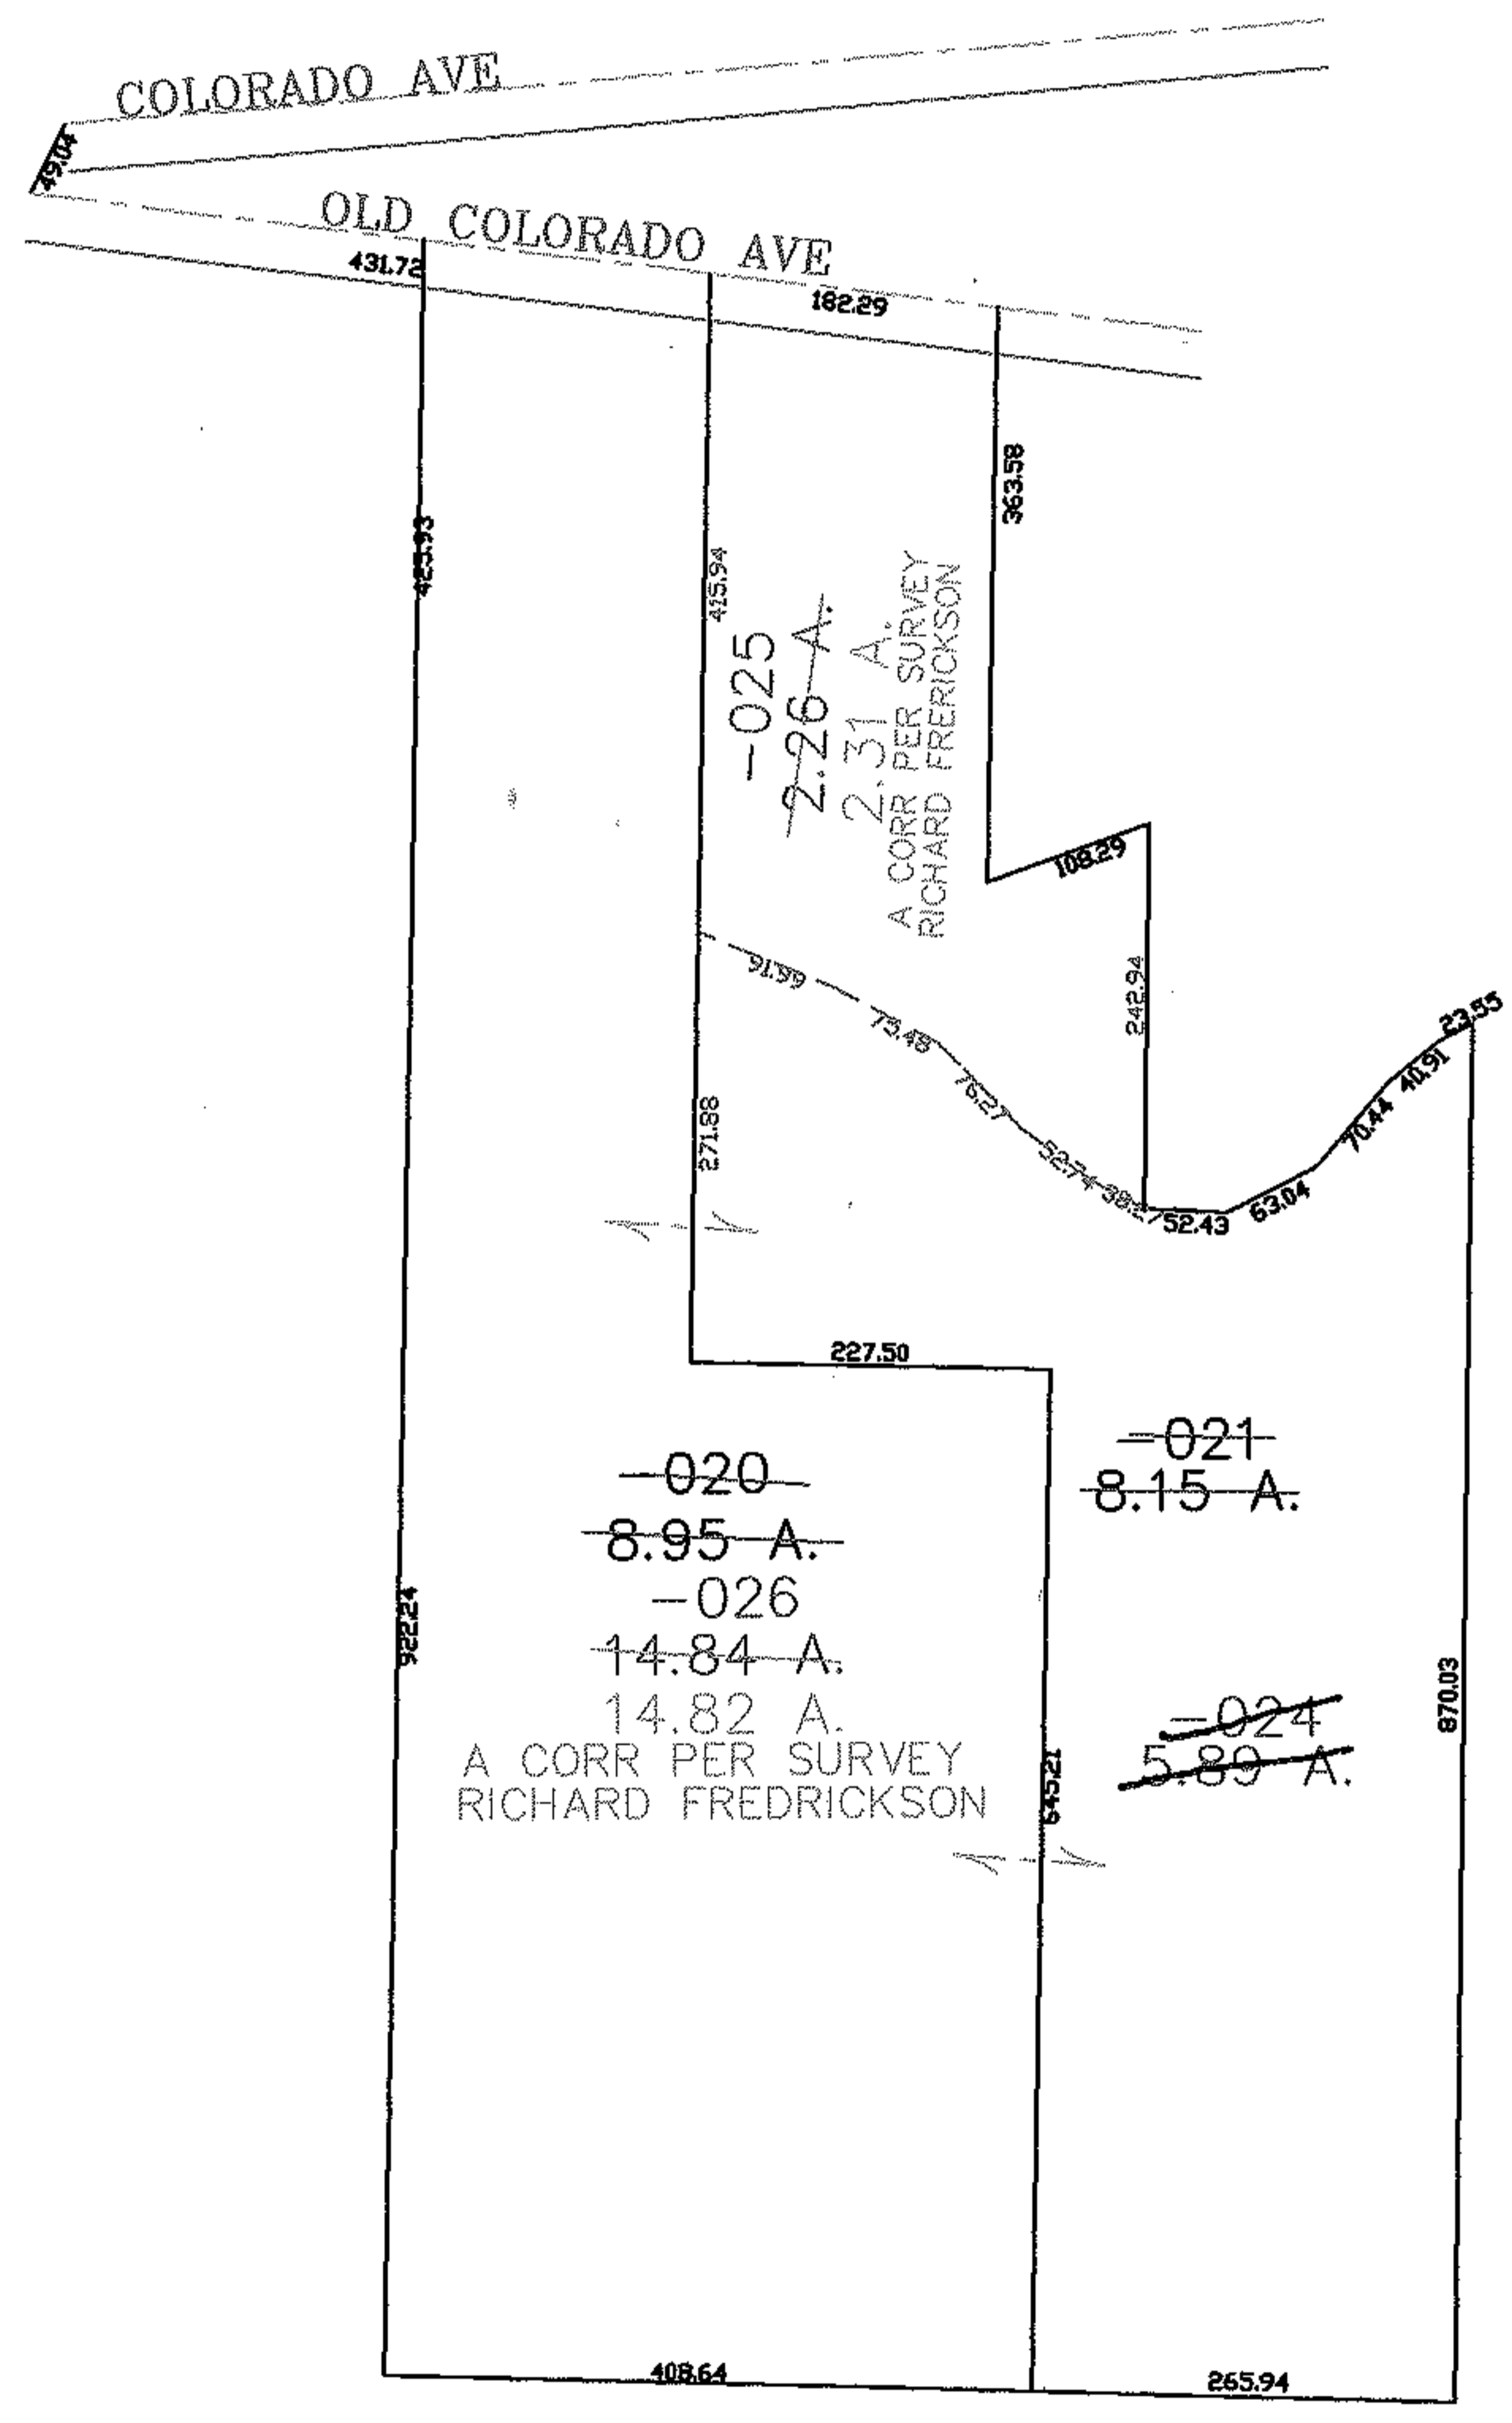

PARENT PARCEL: 03-00-022-102-021, -020  
CHILD PARCEL: 03-00-022-102-024 THRU -026  
STARTING POINT: CENTERLINE OF COLORADO AVE & OLD COLORADO AVE

06-02257

**SPLITS/DEEDS PROCESSED**  
LORAIN COUNTY TAX MAP DEPARTMENT  
226 MIDDLE AVE. ELYRIA, OHIO

SURVEYED BY: RICHARD FREDRICKSON  
CLOSURE: 0.00 : 10.000  
MAP PAGE(S): 03-00-022-B  
APPROVED BY: JAH DATE: 11-2-06  
SCALE: 1" = 200 PRIOR INSTRUMENT: 20000675381