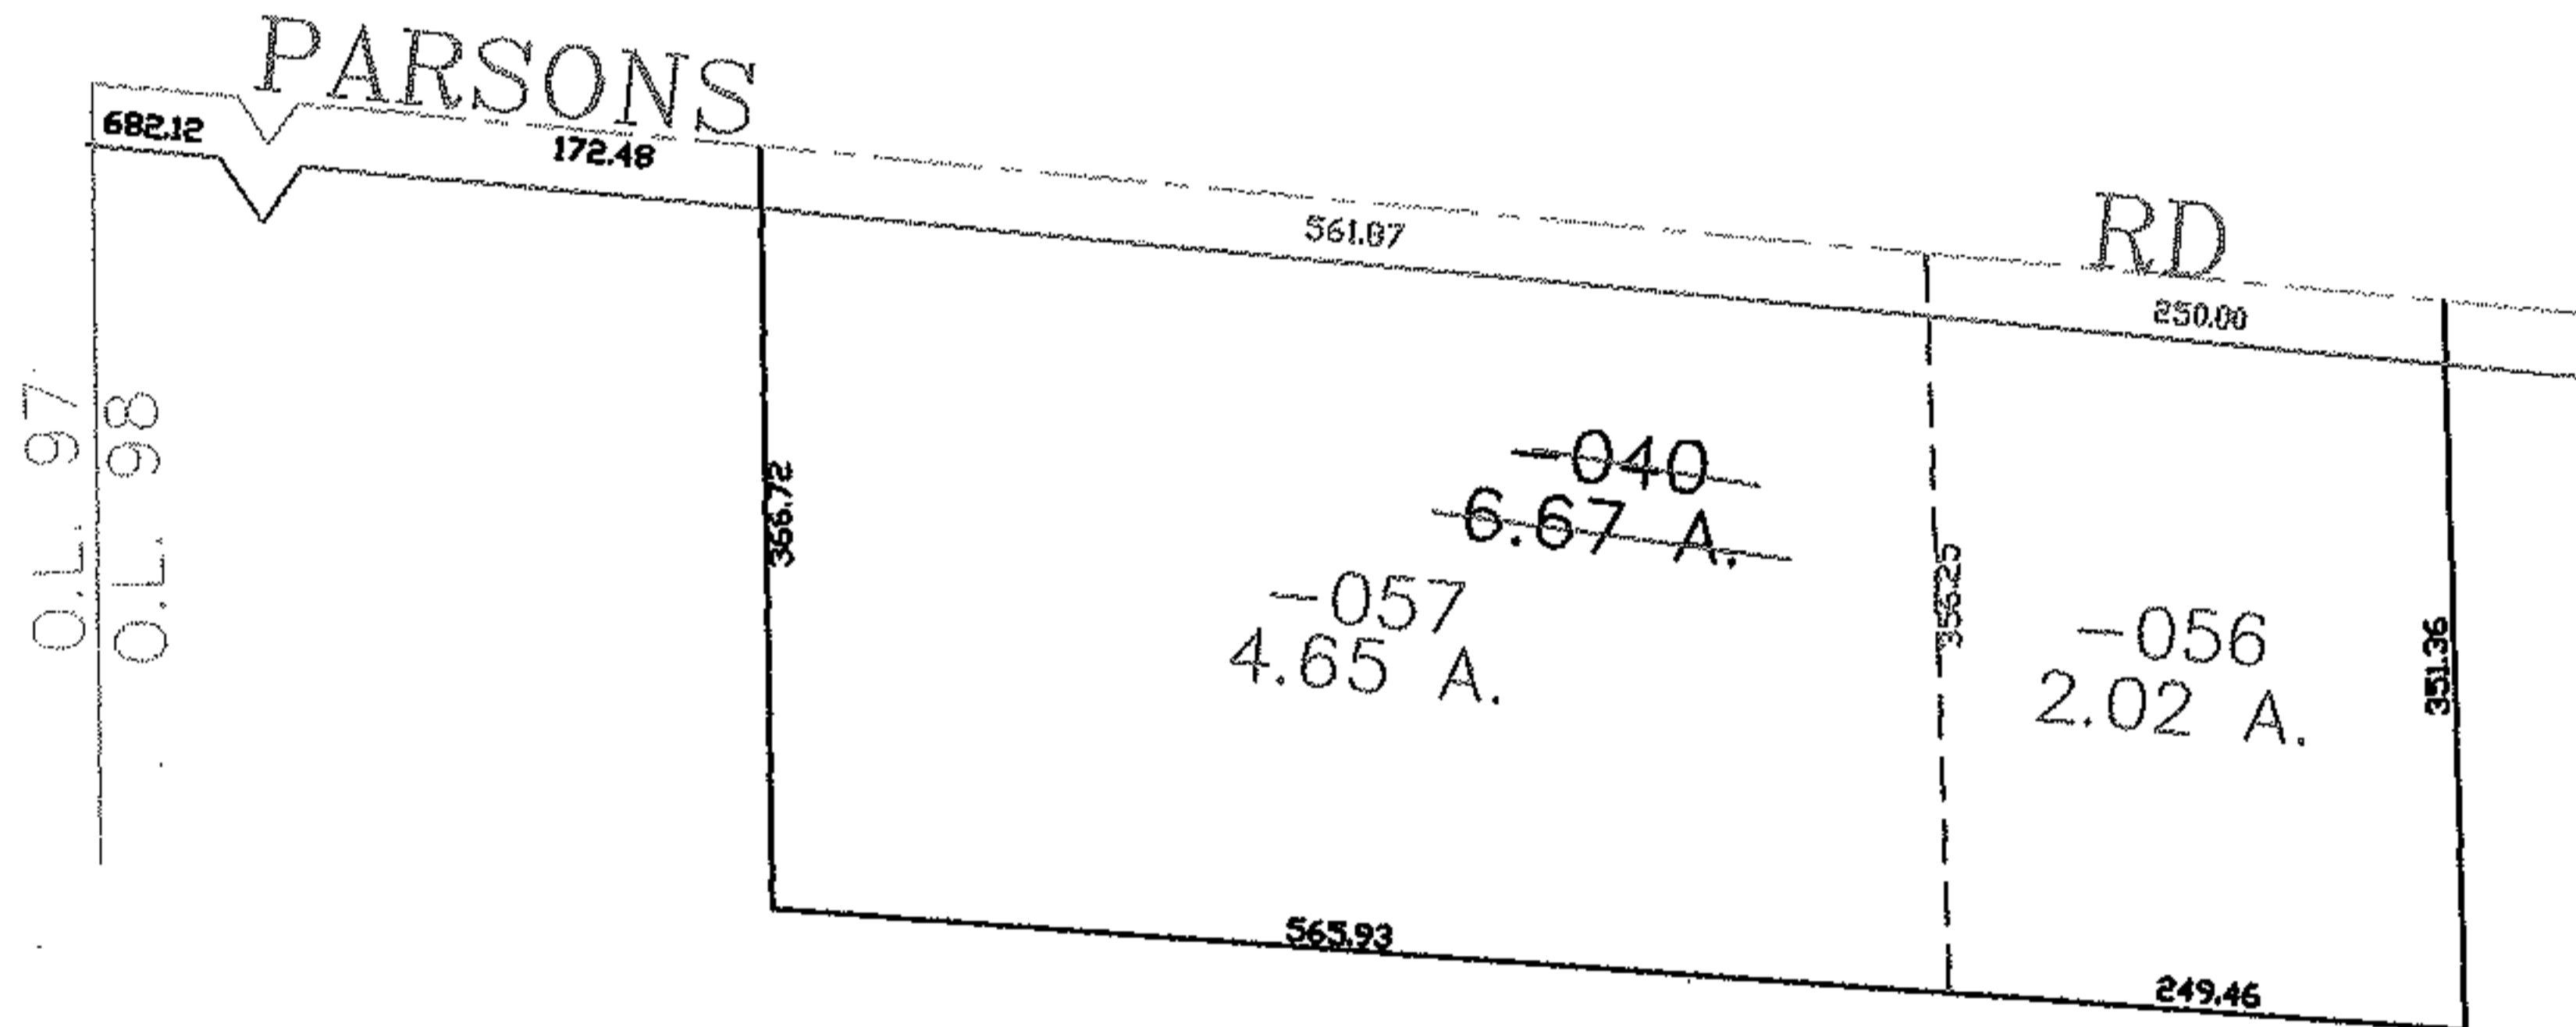

RASTER

06-02253

PARENT PARCEL: 09-00-098-000-040

CHILD PARCEL: 09-00-098-000-056, -057

STARTING POINT: CENTERLINE OF PARSONS RD & O.L. 98

**SPLITS/DEEDS PROCESSED**

LORAIN COUNTY TAX MAP DEPARTMENT  
226 MIDDLE AVE. ELYRIA, OHIO

SURVEYED BY: THOMAS SIMON

CLOSURE: 0.00 : 10.000

MAP PAGE(S): 09-00-098-A

APPROVED BY: JAH DATE: 11-2-06

SCALE: 1" = 200 PRIOR INSTRUMENT: OR 46/260