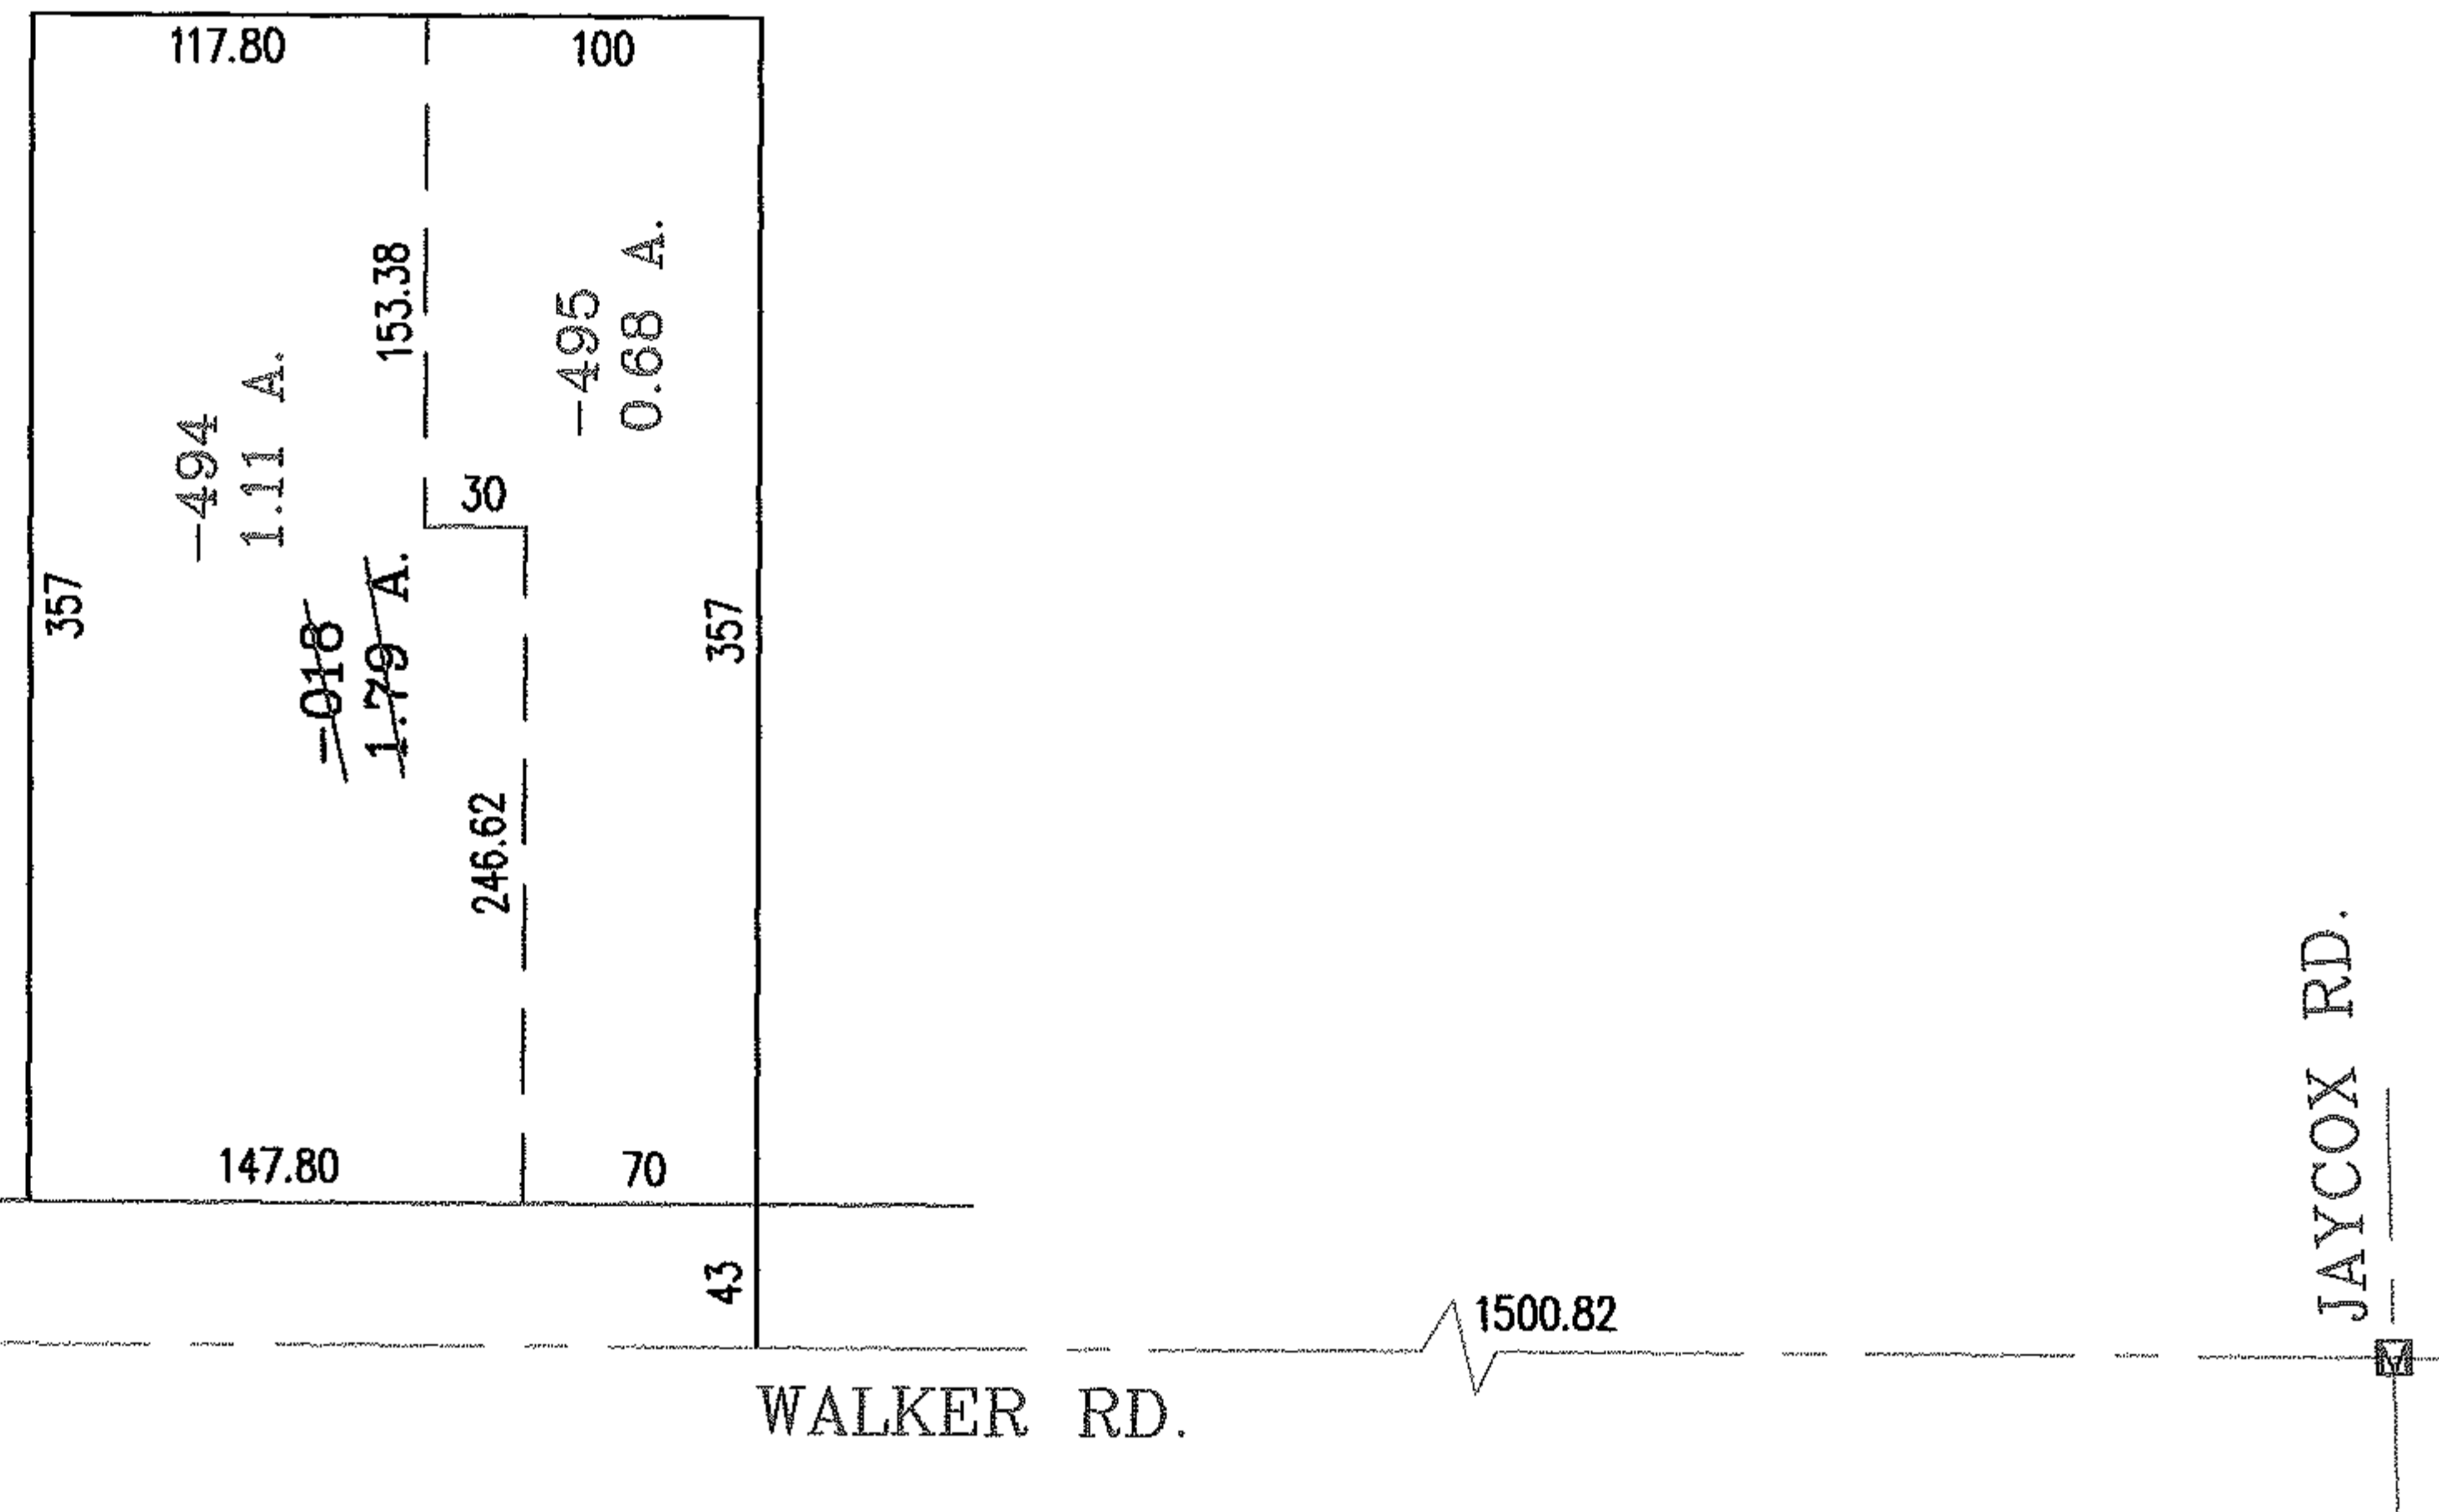

PARENT PARCEL: 04-00-019-143-018

CHILD PARCEL: 04-00-019-143-494,-495

STARTING POINT: MON BOX AT INTERSECTION OF C/L OF WALKER RD. AND C/L OF JAYCOX RD.

06-02243

SPLITS/DEEDS PROCESSED

LORAIN COUNTY TAX MAP DEPARTMENT  
226 MIDDLE AVE. ELYRIA, OHIO

SURVEYED BY: JAMES T. SAYLER  
 CLOSURE: .00:10.000  
 MAP PAGE(S): 4-00-019-D  
 APPROVED BY: RRM DATE: 10-19-06  
 SCALE: 1"=100 PRIOR INSTRUMENT: 19970486233