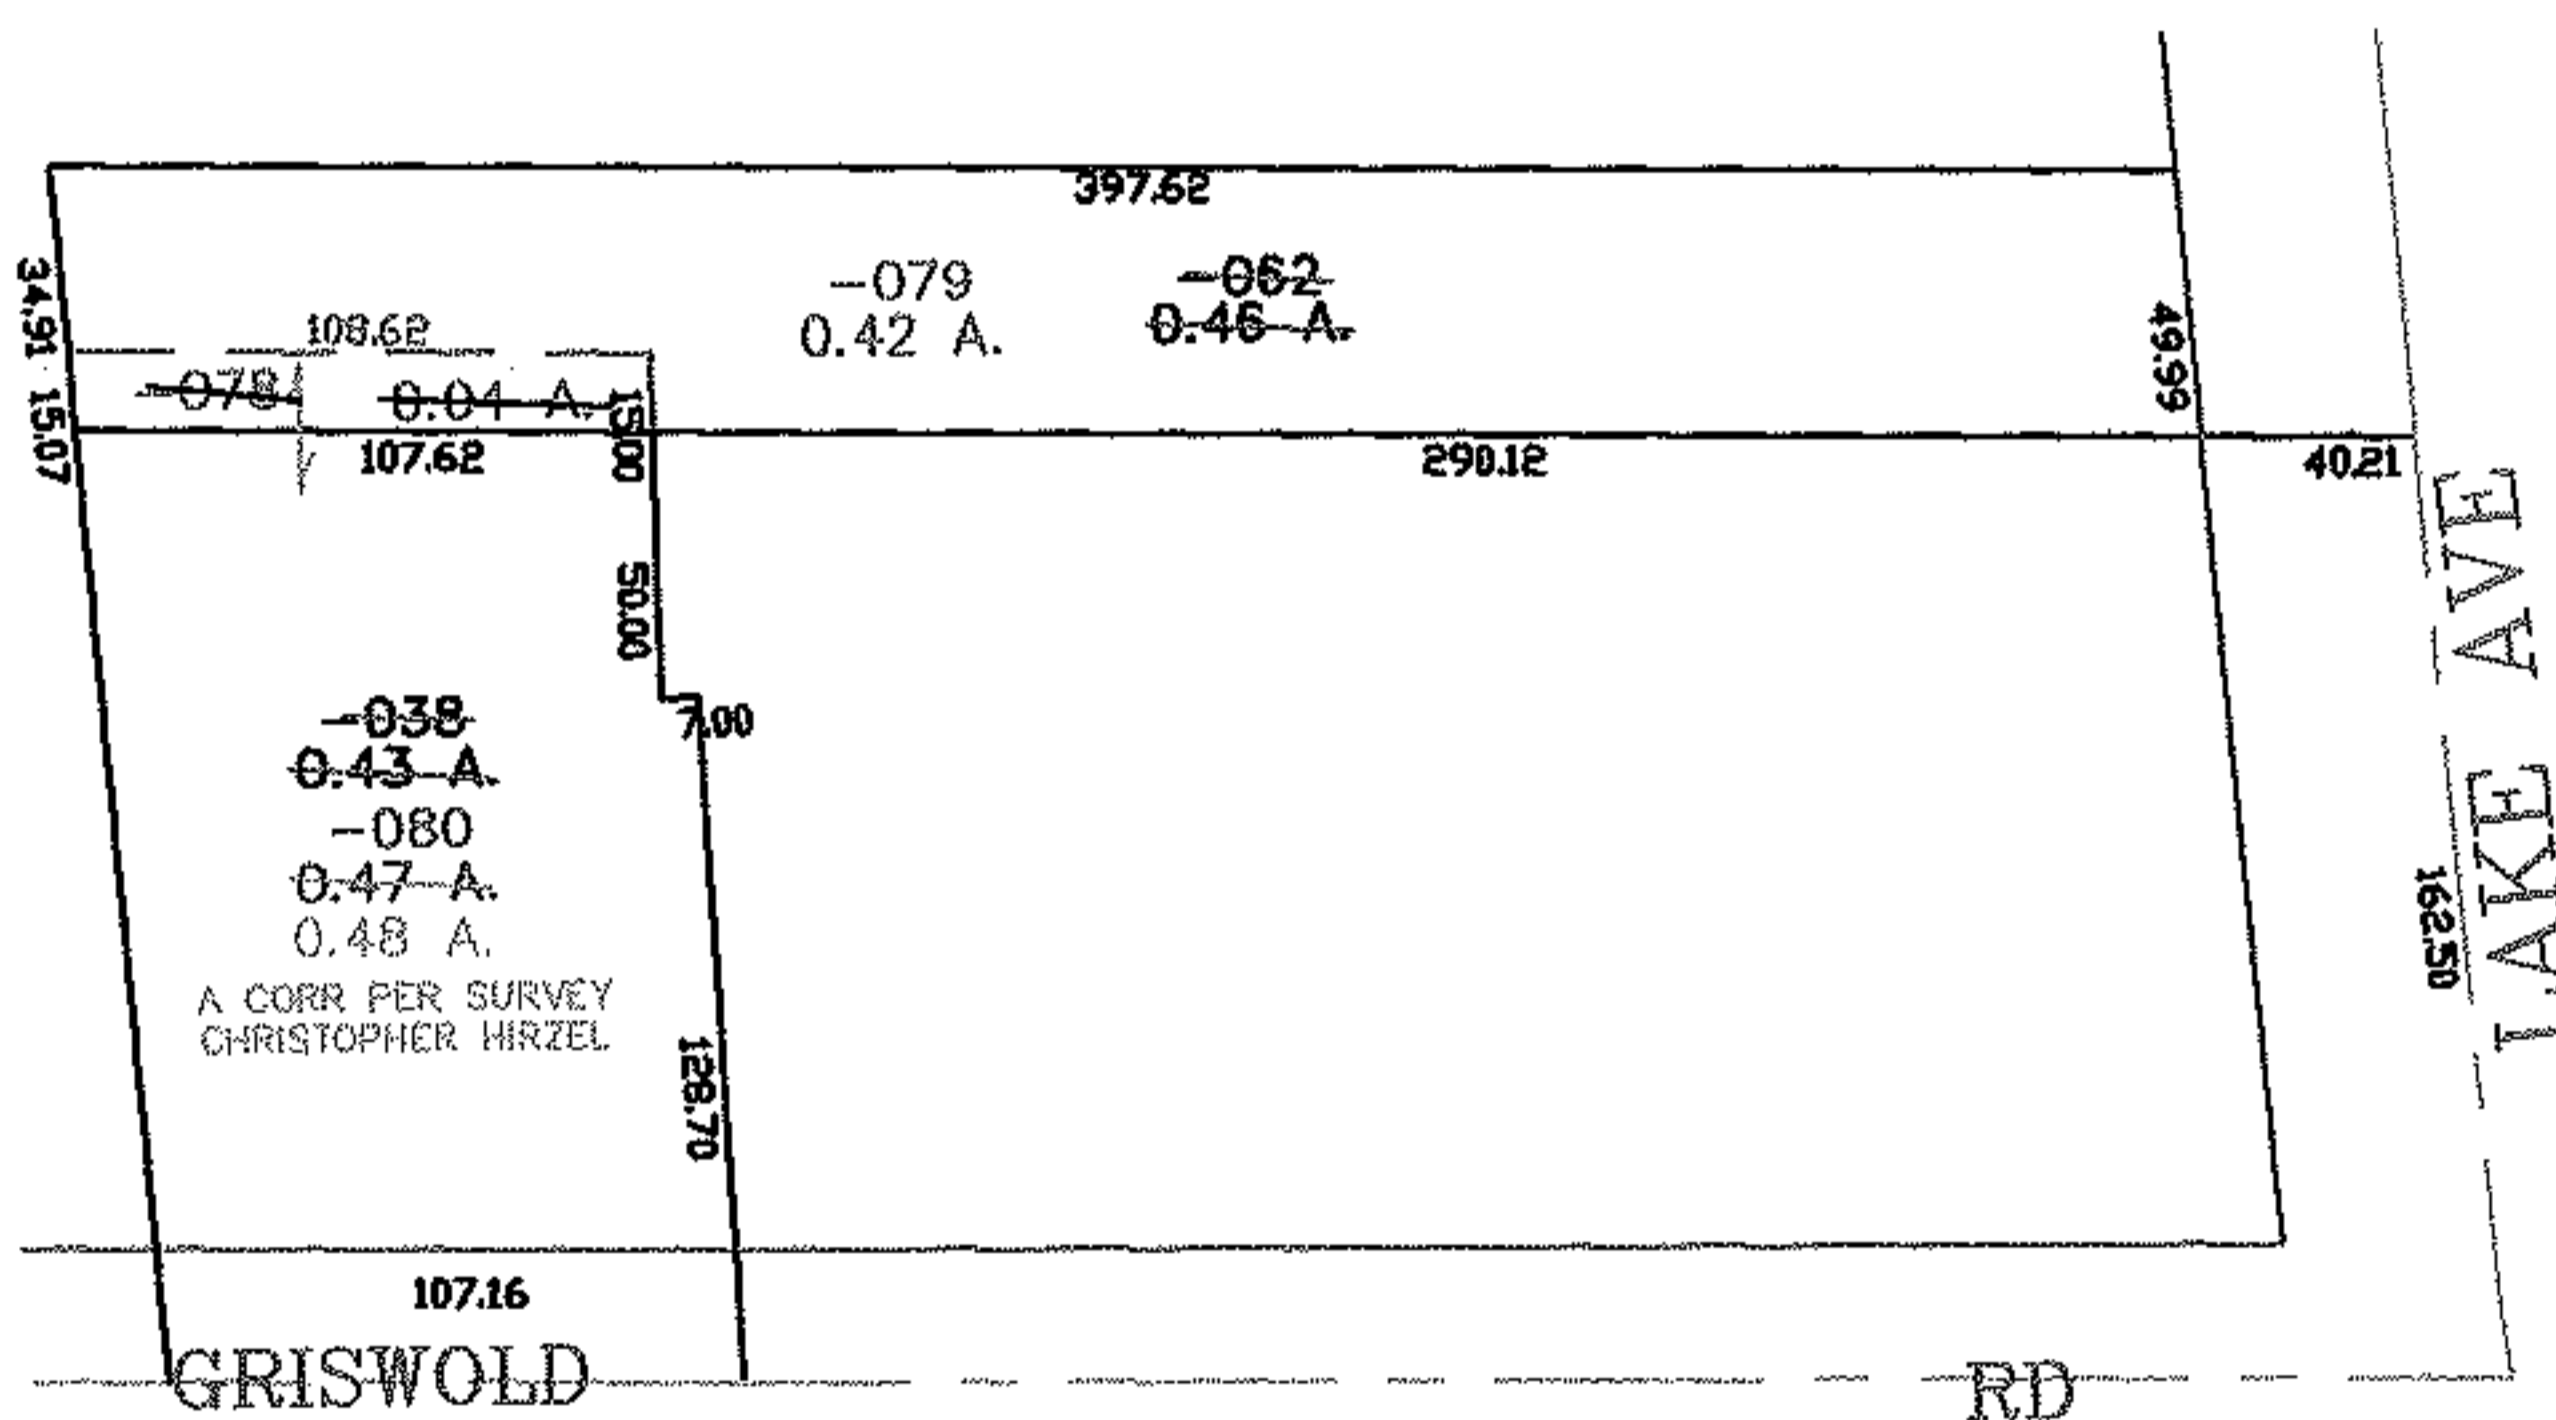

RASTER

PARENT PARCEL: 06-23-011-101-062, -038

CHILD PARCEL: 06-23-011-101-078 THRU -080

STARTING POINT: CENTERLINE OF GREENFIELD DR & LAKE AVE

06-02236

SPLITS/DEEDS PROCESSED

LORAIN COUNTY TAX MAP DEPARTMENT
226 MIDDLE AVE. ELYRIA, OHIO

SURVEYED BY: CHRISTOPHER HIRZEL

CLOSURE: 0.00 : 10.000

MAP PAGE(S): 6-42

APPROVED BY: JAH DATE: 10-12-06

SCALE: 1" = 100 PRIOR INSTRUMENT: 20060126397