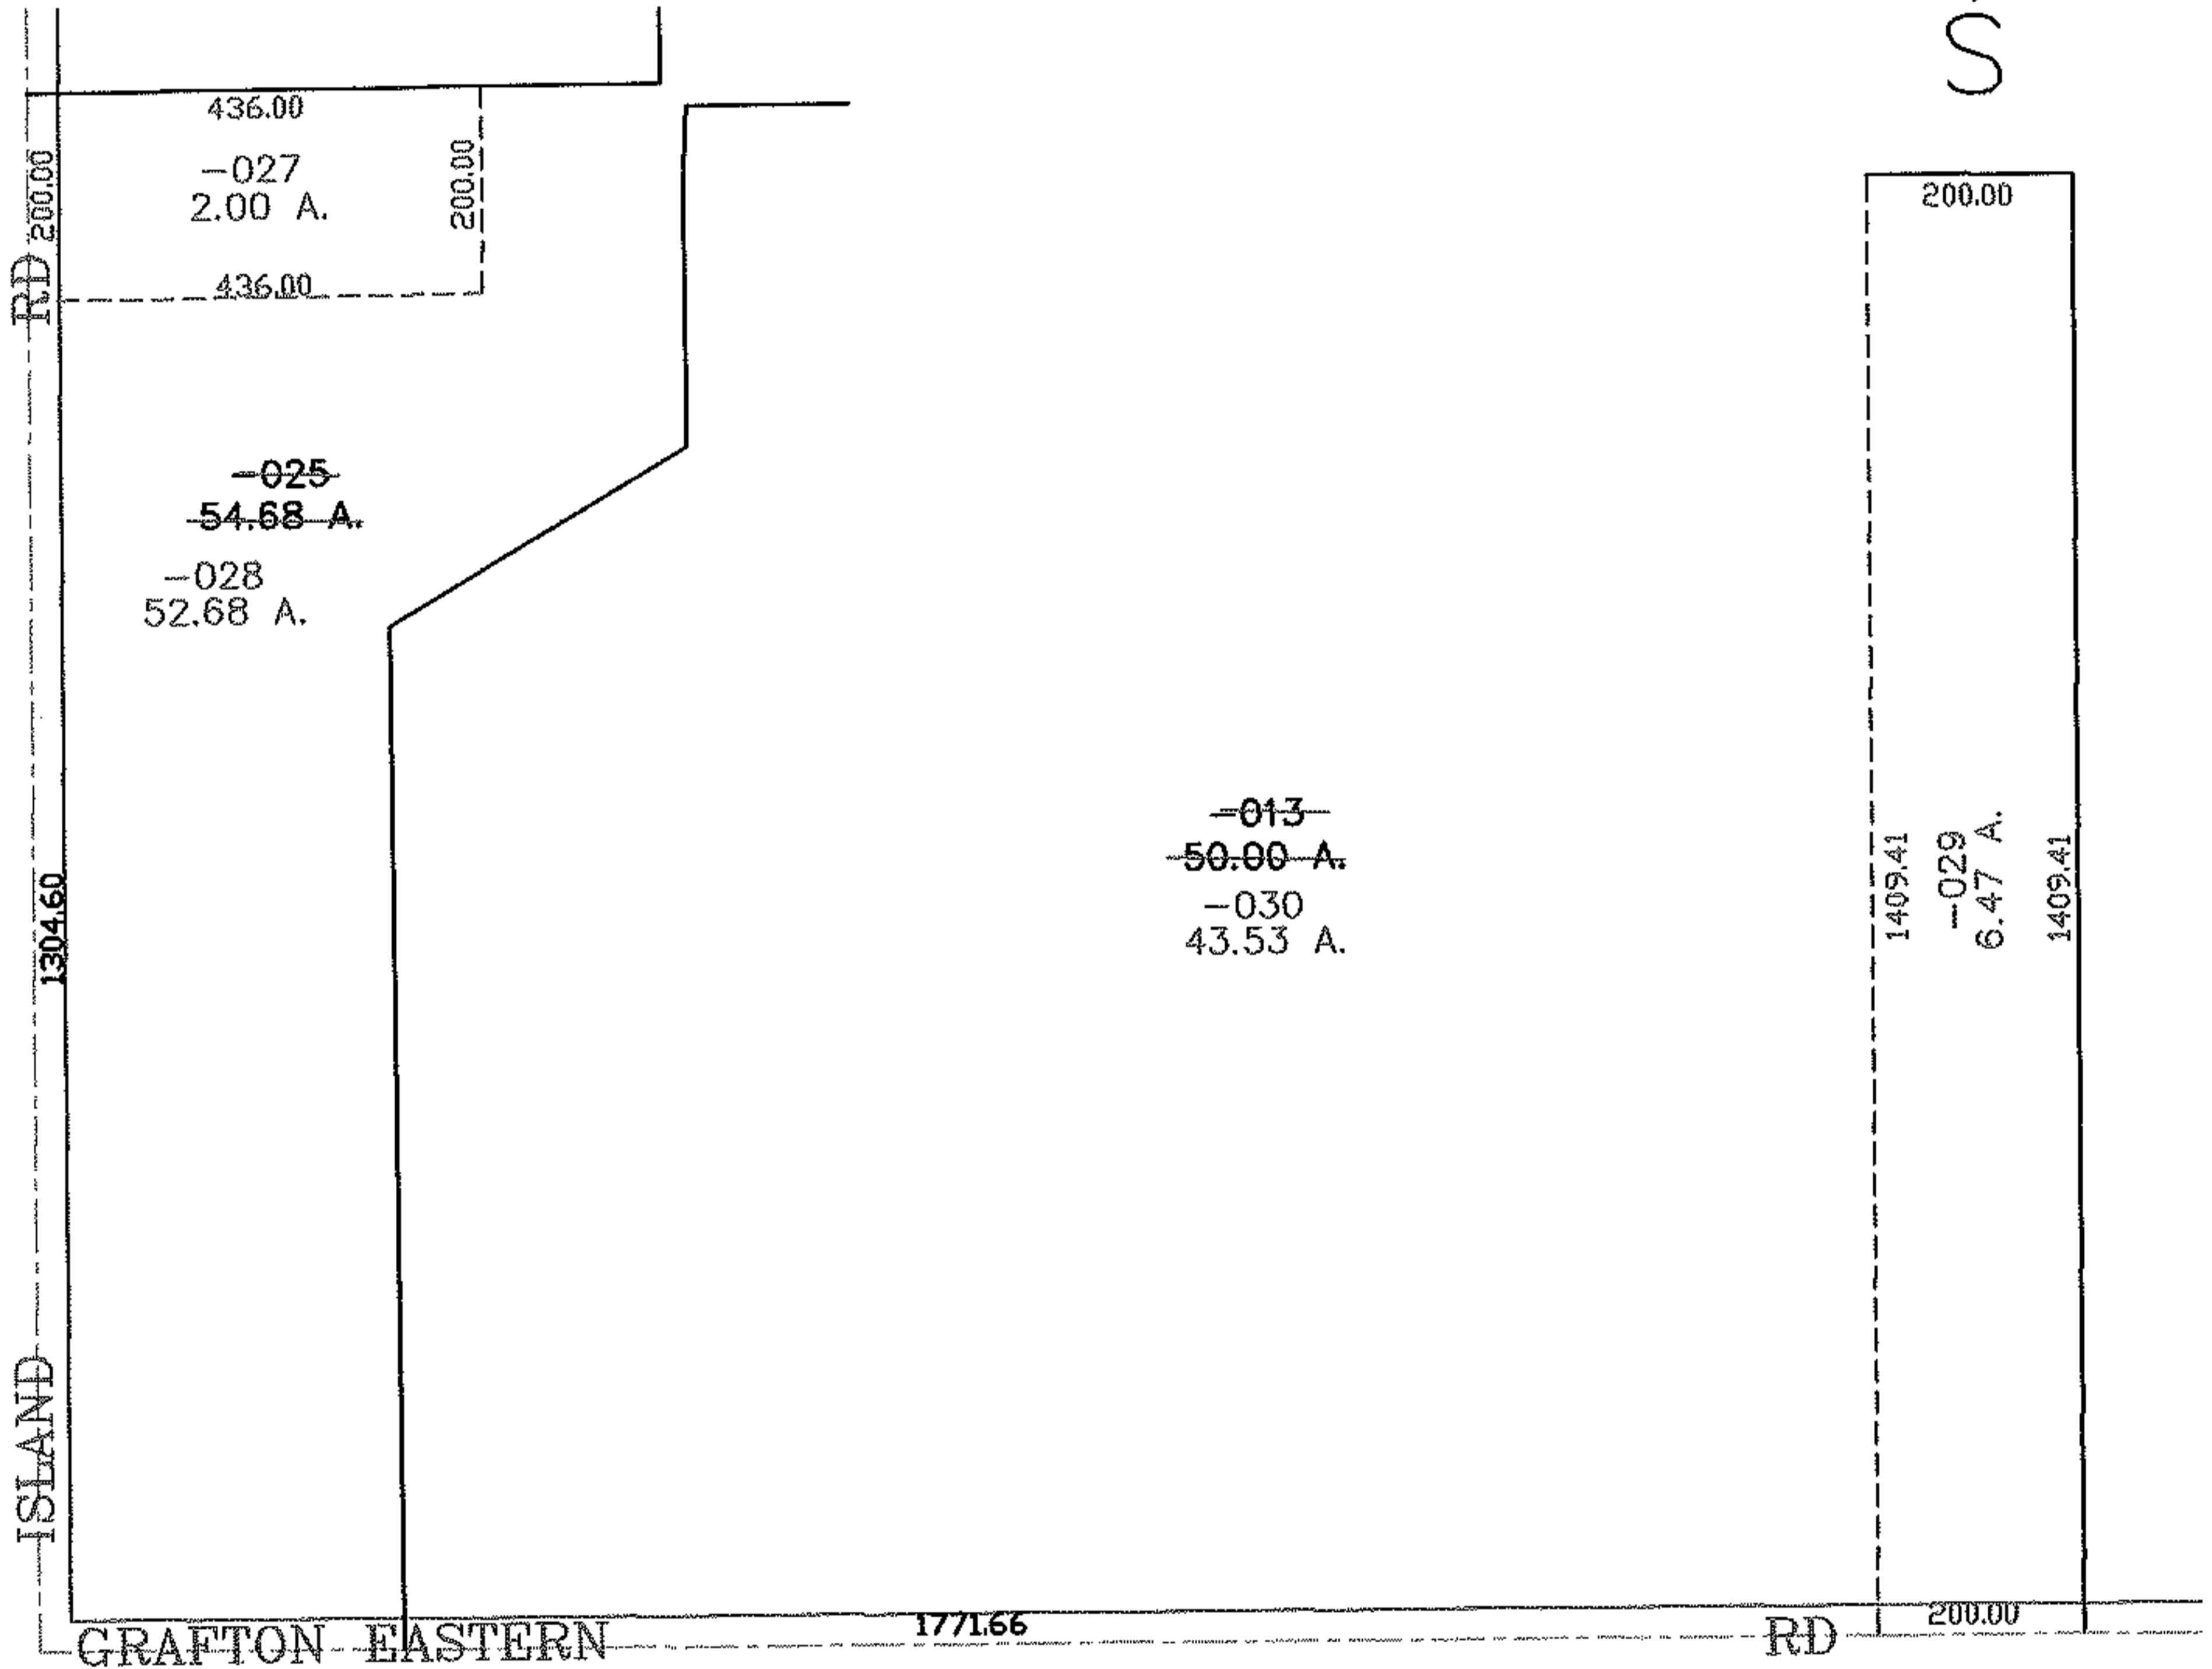

PARENT PARCEL: 16-00-013-000-025, -013

CHILD PARCEL: 16-00-013-000-027 THRU -030

STARTING POINT: CENTERLINE OF ISLAND RD & GRAFTO EASTERN RD

06-02235

SPLITS/DEEDS PROCESSED

LORAIN COUNTY TAX MAP DEPARTMENT
226 MIDDLE AVE. ELYRIA, OHIO

SURVEYED BY: RICHARD CARLSON

CLOSURE: 0.00 : 10,000

MAP PAGE(S): 16-B

APPROVED BY: JAH DATE: 10-12-06

SCALE: 1" = 100 PRIOR INSTRUMENT: OR 807/943