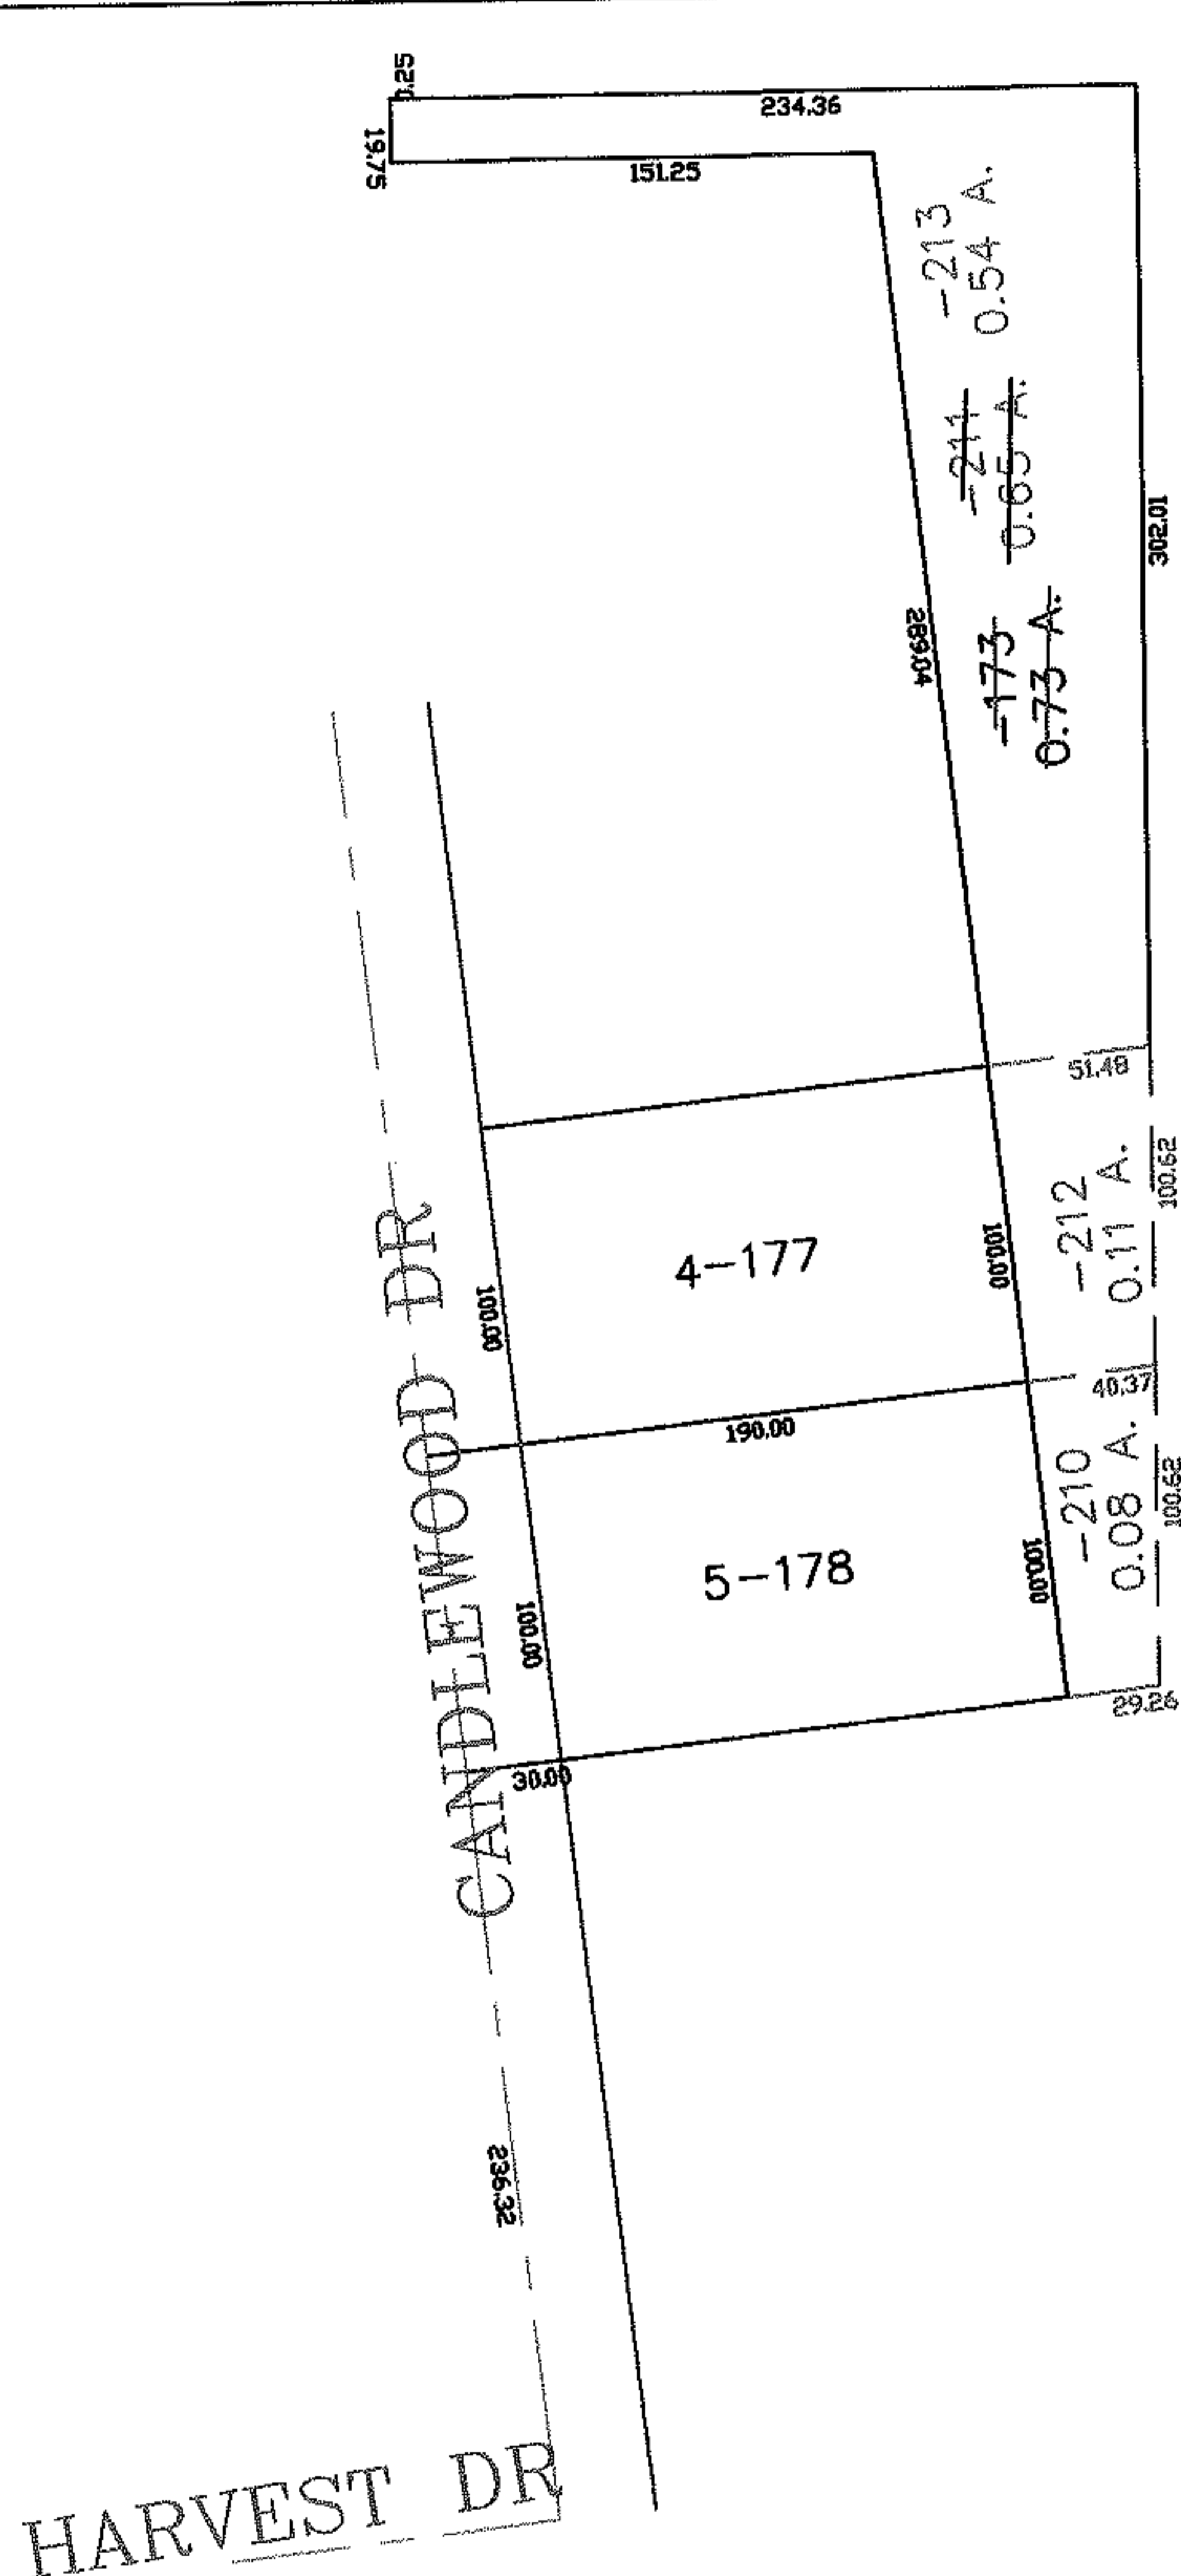

RASTER

PARENT PARCEL: 04-00-010-111-173

CHILD PARCEL: 04-00-010-111-210 THRU -213

STARTING POINT: CENTERLINE OF HARVEST DR & CANDLEWOOD DR

06-02224

SPLITS/DEEDS PROCESSED

LORAIN COUNTY TAX MAP DEPARTMENT
226 MIDDLE AVE. ELYRIA, OHIO

SURVEYED BY: THOMAS SIMON

CLOSURE: 0.00 : 10.000

MAP PAGE(S): 04-00-010-G

APPROVED BY: JAH DATE: 9-19-06

SCALE: 1"= 100 PRIOR INSTRUMENT: 19970483296